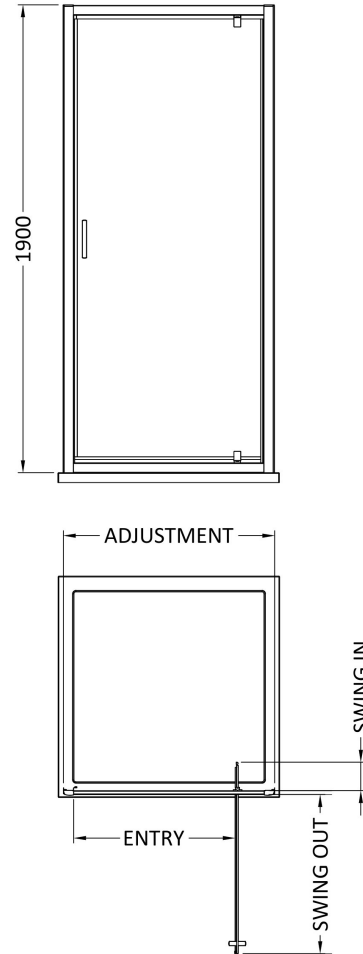

Sales Code: SMPD90-E6

Description: 1900 X 900mm Pivot Shower Door

### Product Dimensions

Height (mm):	1900
Width (mm):	895
Depth (mm):	44
Nett Weight (kg):	26.6

### Packaging Dimensions

Height (mm):	1962
Width (mm):	910
Length (mm):	62
Gross Weight (kg):	26.6

### Outer Box Dimensions (If Applicable)

Height (mm):	
Width (mm):	
Depth (mm):	
Length (mm):	
Gross Weight (kg):	
Barcode:	5056678432280