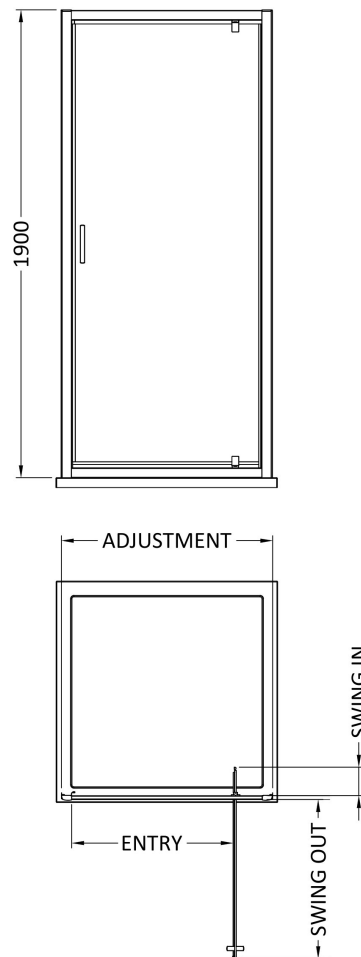

Sales Code: SMPD76-E6

Description: 1900 X 760mm Pivot Shower Door

### Product Dimensions

Height (mm):	1900
Width (mm):	755
Depth (mm):	44
Nett Weight (kg):	22.8

### Packaging Dimensions

Height (mm):	1962
Width (mm):	770
Length (mm):	62
Gross Weight (kg):	22.8

### Outer Box Dimensions (If Applicable)

Height (mm):	
Width (mm):	
Depth (mm):	
Length (mm):	
Gross Weight (kg):	
Barcode:	5056678432266