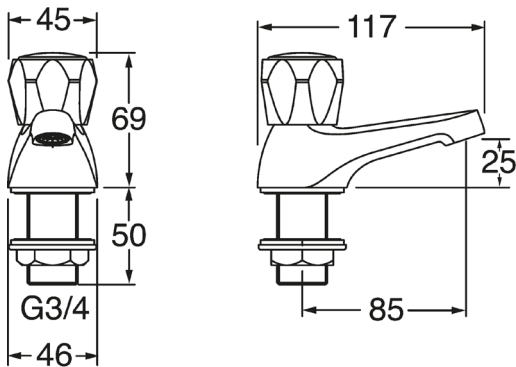

Vitality Round

Vitality Round Bath Taps

Product Code: VR102

Finish: Chrome

Features

- Construction:** Brass
- Valve/Cartridge type:** Non-rising Spindle Headworks
- Supply:** Suitable For Low Pressure Systems
- Working Pressures:** 0.1 - 5.0 bar
- Inlet connections:** 3/4" BSP
- Flexi or Copper:** N/A

Flow (Bar - l/min, open outlet)

Spout

Flow 0.1	Flow 0.3	Flow 0.5	Flow 1.0	Flow 2.0	Flow 3.0	Flow 4.0	Flow 5.0
7.8	16.8	24.5	35.4	44.1	51.2	57.2	57.5

2311079