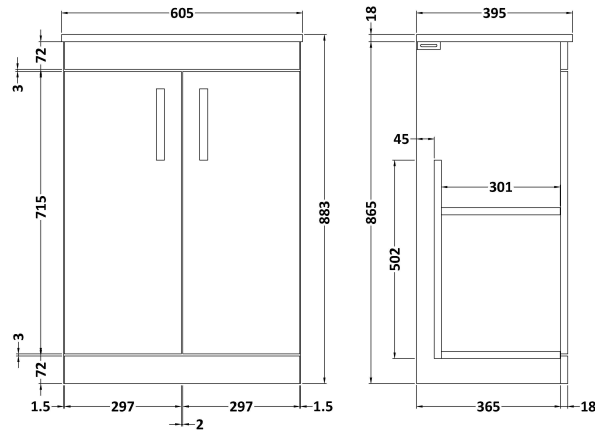

Sales Code: ATH027B

Description: 600 Fs 2-Door Vanity & Basin 2

Packaging Details

Barcode: 5056211800187

Sales Code: MOE103

Description: 600 Floor Standing 2-Door Basin Unit

Product Dimensions

Height (mm):	865
Width (mm):	600
Depth (mm):	383
Nett Weight (kg):	21

Packaging Dimensions

Height (mm):	405
Width (mm):	620
Depth (mm):	885
Gross Weight (kg):	21.5

Packaging Data

Box Colour:	Brown Cardboard Box - Printed
Box Qty:	0
Label Size:	0 x 0
Label Colour:	White Label
Label Qty:	2

Sales Code: NVM003

Description: Minimalist Basin 600mm

Product Dimensions

Height (mm):	170
Width (mm):	600
Depth (mm):	390
Nett Weight (kg):	10.76

Packaging Dimensions

Height (mm):	200
Width (mm):	400
Depth (mm):	620
Gross Weight (kg):	10.76

Product Dimensions

Height (mm):	180
Width (mm):	610
Depth (mm):	390
Nett Weight (kg):	11

Packaging Dimensions

Height (mm):	200
Width (mm):	410
Depth (mm):	630
Gross Weight (kg):	11

Packaging Data

Box Colour:	Brown Cardboard Box - Printed
Box Qty:	1
Label Size:	100 x 50
Label Colour:	White Label
Label Qty:	2