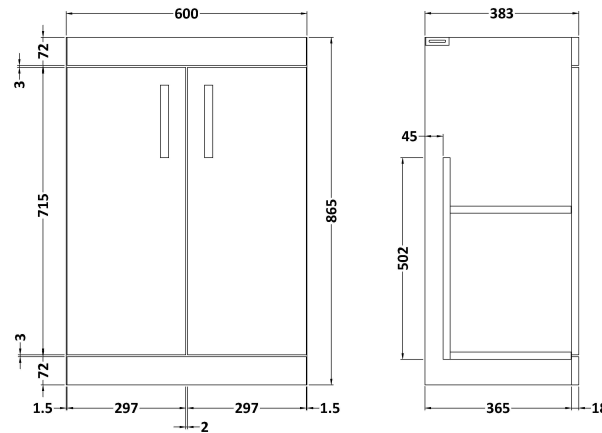

Sales Code: ATH027B

Description: 600 Fs 2-Door Vanity & Basin 2

Packaging Details

Barcode: 5056211800187

Sales Code: MOE103

Description: 600 Floor Standing 2-Door Basin Unit

Product Dimensions

Height (mm):	865
Width (mm):	600
Depth (mm):	383
Nett Weight (kg):	21

Packaging Dimensions

Height (mm):	405
Width (mm):	620
Depth (mm):	885
Gross Weight (kg):	21.5

Packaging Data

Box Colour:	Brown Cardboard Box - Printed
Box Qty:	0
Label Size:	0 x 0
Label Colour:	White Label
Label Qty:	2

Sales Code: NVM003

Description: Minimalist Basin 600mm

Product Dimensions

Height (mm):	170
Width (mm):	600
Depth (mm):	390
Nett Weight (kg):	10.76

Packaging Dimensions

Height (mm):	200
Width (mm):	400
Depth (mm):	620
Gross Weight (kg):	10.76

Product Dimensions

Height (mm):	180
Width (mm):	610
Depth (mm):	390
Nett Weight (kg):	11

Packaging Dimensions

Height (mm):	200
Width (mm):	410
Depth (mm):	630
Gross Weight (kg):	11

Packaging Data

Box Colour:	Brown Cardboard Box - Printed
Box Qty:	1
Label Size:	100 x 50
Label Colour:	White Label
Label Qty:	2