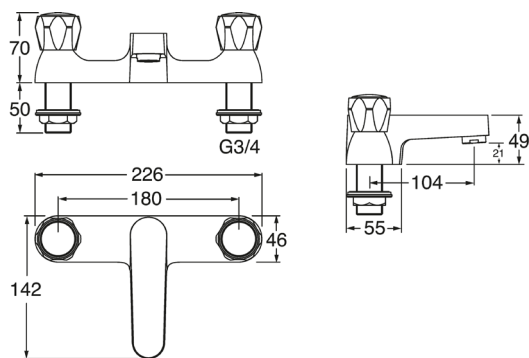

Altea Range

Vitality Round Bath Filler

Product Code: VR108

Finish: Chrome

Features

- **Construction:** Brass
- **Valve/Cartridge type:** Non-rising Spindle Headworks
- **Supply:** Suitable For Low Pressure Systems
- **Working Pressures:** 0.1 - 5.0 bar
- **Inlet connections:** 3/4" BSP
- **Flexi or Copper:** N/A

- Full Turn Operation
- Brass Backnuts
- Easy Maintenance
- Easy Identifiable Hot And Cold Water Selection
- Suitable For High & Low Pressure Systems

*Please refer to website for full warranty details.

Flow (Bar - l/min, open outlet)

Spout

Flow 0.1	Flow 0.3	Flow 0.5	Flow 1.0	Flow 2.0	Flow 3.0	Flow 4.0	Flow 5.0
11.8	19	25.6	37.6	54.4	67.1	77.7	87.2

240102081