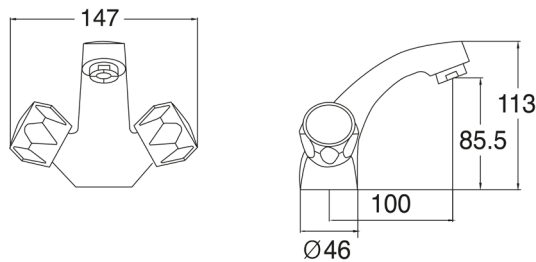

Vitality Round

Vitality Round Basin Mixer with Press Top Waste

Product Code: VR113

Finish: Chrome

Features

- **Construction:** Brass
- **Valve/Cartridge type:** Non-rising Spindle Headworks
- **Supply:** Suitable For All Plumbing Systems
- **Working Pressures:** 0.1 - 5.0 bar
- **Inlet connections:** 1/2" BSP
- **Flexi or Copper:** Flexi Tails - M10 - 300mm

- Full Turn Operation
- Complete With Press Top Waste
- Easy Maintenance
- Easy Identifiable Hot And Cold Water Selection
- Suitable For High & Low Pressure Systems

*Please refer to website for full warranty details.

Flow (Bar - l/min, open outlet)

Spout

Flow 0.1	Flow 0.3	Flow 0.5	Flow 1.0	Flow 2.0	Flow 3.0	Flow 4.0	Flow 5.0
6.7	10.2	13.6	19.8	28.7	34.3	38.4	42.2

2212103