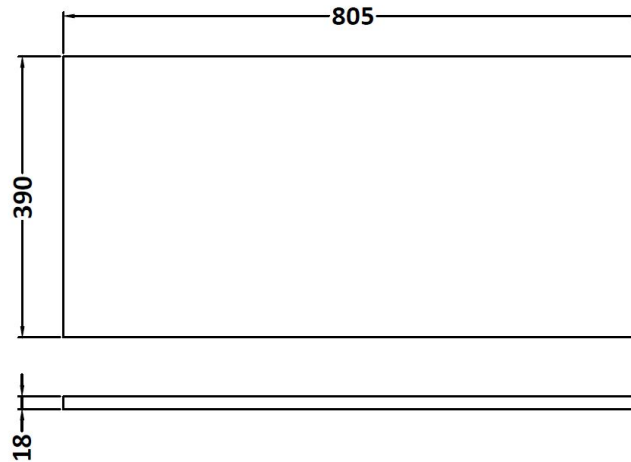

Sales Code: ATH102W

Description: 800 Wh 2-Door Vanity & Worktop

Packaging Details

Barcode: 5056211817482

Sales Code: MOE155

Description: 800 Wall Hung 2-Door Basin Unit

Product Dimensions

Height (mm):	540
Width (mm):	800
Depth (mm):	383
Nett Weight (kg):	15

Packaging Dimensions

Height (mm):	405
Width (mm):	820
Depth (mm):	560
Gross Weight (kg):	15.5

Packaging Data

Box Colour:	Brown Cardboard Box
Box Qty:	1
Label Size:	0 x 0
Label Colour:	White Label
Label Qty:	0

Outer Box Dimensions (If Applicable)

Height (mm):	
Width (mm):	
Depth (mm):	
Gross Weight (kg):	
Barcode:	5056211816386

Product Details

Country of Origin:	China
Fitting Instruction:	No
CE Certification:	N/A
FSC Certified Materials:	Yes
Colour:	Gloss White
Construction Method:	Cam & Wood Dowel
Construction Type:	Rigid
Cabinet Finish:	MFC Painted Gloss
Fascia Finish:	MFC Painted Gloss
Cabinet Thickness (mm):	16
Fascia Thickness (mm):	18
Drawer Included:	No
Drawer Type:	Not Applicable
No of Shelves:	0
Hinge Type:	95 Degree Clip-On Soft Close
Hinge Included:	Yes, Supplied
Adjustable Legs:	No, Not Required
Fixings Included:	Yes
Handle Style:	Contemporary
Waste Shroud:	No
Handle Included:	Yes, Supplied
Handle Type:	D-Shape

Sales Code: MWD170

Description: 800 Worktop (805X390x18mm)

Product Dimensions

Height (mm):	18
Width (mm):	805
Depth (mm):	390
Nett Weight (kg):	3.5

Packaging Dimensions

Height (mm):	25
Width (mm):	825
Depth (mm):	410
Gross Weight (kg):	3.5