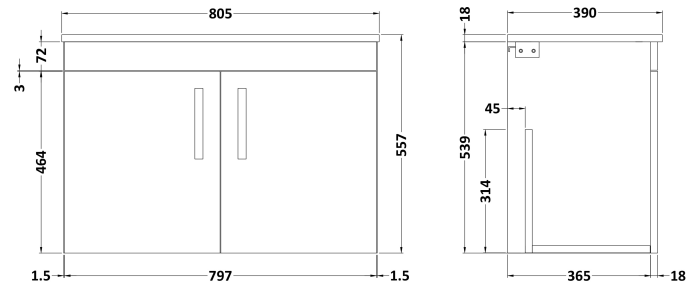

Sales Code: ATH102W

Description: 800 Wh 2-Door Vanity & Worktop

Packaging Details

Barcode: 5056211817482

Sales Code: MOE155

Description: 800 Wall Hung 2-Door Basin Unit

Product Dimensions

Height (mm):	540
Width (mm):	800
Depth (mm):	383
Nett Weight (kg):	15

Packaging Dimensions

Height (mm):	405
Width (mm):	820
Depth (mm):	560
Gross Weight (kg):	15.5

Packaging Data

Box Colour:	Brown Cardboard Box
Box Qty:	1
Label Size:	0 x 0
Label Colour:	White Label
Label Qty:	0

Outer Box Dimensions (If Applicable)

Height (mm):	
Width (mm):	
Depth (mm):	
Gross Weight (kg):	
Barcode:	5056211816386

Product Details

Country of Origin:	China
Fitting Instruction:	No
CE Certification:	N/A
FSC Certified Materials:	Yes
Colour:	Gloss White
Construction Method:	Cam & Wood Dowel
Construction Type:	Rigid
Cabinet Finish:	MFC Painted Gloss
Fascia Finish:	MFC Painted Gloss
Cabinet Thickness (mm):	16
Fascia Thickness (mm):	18
Drawer Included:	No
Drawer Type:	Not Applicable
No of Shelves:	0
Hinge Type:	95 Degree Clip-On Soft Close
Hinge Included:	Yes, Supplied
Adjustable Legs:	No, Not Required
Fixings Included:	Yes
Handle Style:	Contemporary
Waste Shroud:	No
Handle Included:	Yes, Supplied
Handle Type:	D-Shape

Sales Code: MWD170

Description: 800 Worktop (805X390x18mm)

Product Dimensions

Height (mm):	18
Width (mm):	805
Depth (mm):	390
Nett Weight (kg):	3.5

Packaging Dimensions

Height (mm):	25
Width (mm):	825
Depth (mm):	410
Gross Weight (kg):	3.5