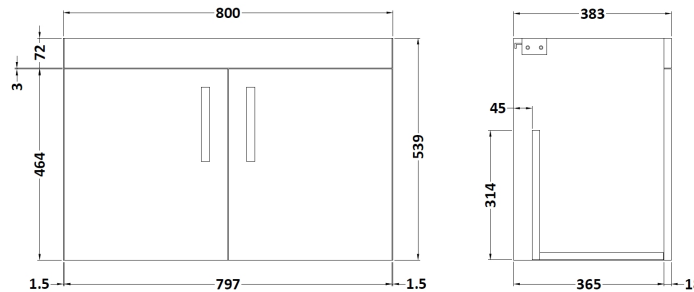

Sales Code: ATH102W

Description: 800 Wh 2-Door Vanity & Worktop

Packaging Details

Barcode: 5056211817482

Sales Code: MOE155

Description: 800 Wall Hung 2-Door Basin Unit

Product Dimensions

Height (mm):	540
Width (mm):	800
Depth (mm):	383
Nett Weight (kg):	15

Packaging Dimensions

Height (mm):	405
Width (mm):	820
Depth (mm):	560
Gross Weight (kg):	15.5

Packaging Data

Box Colour:	Brown Cardboard Box
Box Qty:	1
Label Size:	0 x 0
Label Colour:	White Label
Label Qty:	0

Outer Box Dimensions (If Applicable)

Height (mm):	
Width (mm):	
Depth (mm):	
Gross Weight (kg):	
Barcode:	5056211816386

Product Details

Country of Origin:	China
Fitting Instruction:	No
CE Certification:	N/A
FSC Certified Materials:	Yes
Colour:	Gloss White
Construction Method:	Cam & Wood Dowel
Construction Type:	Rigid
Cabinet Finish:	MFC Painted Gloss
Fascia Finish:	MFC Painted Gloss
Cabinet Thickness (mm):	16
Fascia Thickness (mm):	18
Drawer Included:	No
Drawer Type:	Not Applicable
No of Shelves:	0
Hinge Type:	95 Degree Clip-On Soft Close
Hinge Included:	Yes, Supplied
Adjustable Legs:	No, Not Required
Fixings Included:	Yes
Handle Style:	Contemporary
Waste Shroud:	No
Handle Included:	Yes, Supplied
Handle Type:	D-Shape

Sales Code: MWD170

Description: 800 Worktop (805X390x18mm)

Product Dimensions

Height (mm):	18
Width (mm):	805
Depth (mm):	390
Nett Weight (kg):	3.5

Packaging Dimensions

Height (mm):	25
Width (mm):	825
Depth (mm):	410
Gross Weight (kg):	3.5