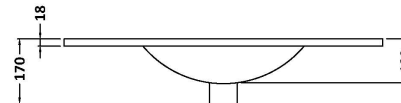

Sales Code: NVM005

Description: Minimalist Basin 800mm

Product Dimensions

Height (mm):	170
Width (mm):	800
Depth (mm):	390
Nett Weight (kg):	16.9

Packaging Dimensions

Height (mm):	400
Width (mm):	820
Depth (mm):	200
Gross Weight (kg):	16.9

Packaging Data

Box Colour:	Brown Cardboard Box - Printed
Box Qty:	1
Label Size:	100 x 50
Label Colour:	White Label
Label Qty:	2

Outer Box Dimensions (If Applicable)

Height (mm):	
Width (mm):	
Depth (mm):	
Gross Weight (kg):	
Barcode:	5055146194675

Product Details

Country of Origin:	China
Fitting Instruction:	No
Certification:	CE: No WRAS: N/A WRAS No: N/A
Product Material:	Vitreous China
Fixing Supplied:	No

Pans/Bidets: Trap Style: Not Applicable Includes Seat: Not Applicable

Seats: Seat Type: Not Applicable Material: Not Applicable
Function: Not Applicable Hinge Type: Not Applicable
Hinge Material: Not Applicable

Cisterns: Operating Type: Not Applicable Fittings: Not Applicable
Lever Type: Not Applicable

Basins: Tap Hole: One Taphole Chain Stay Hole: No
Template: Not Required Waste Type Req: Slotted
Overflow Inc: Yes Overflow Cover: Yes
Inner Bowl Depth (mm): 125mm