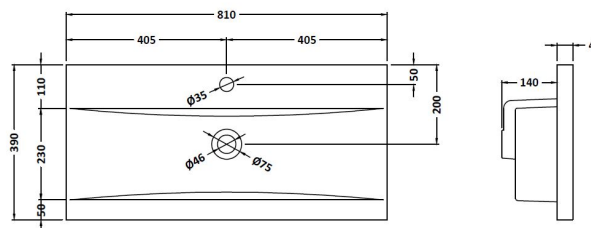

### Product Dimensions

Height (mm):	540
Width (mm):	800
Depth (mm):	383
Nett Weight (kg):	15

### Outer Box Dimensions (If Applicable)

Height (mm):	
Width (mm):	
Depth (mm):	
Gross Weight (kg):	
Barcode:	5056211816386

### Outer Box Dimensions (If Applicable)

Height (mm):	
Width (mm):	
Depth (mm):	
Gross Weight (kg):	
Barcode:	5055146194675

### Product Dimensions

Height (mm):	180
Width (mm):	810
Depth (mm):	390
Nett Weight (kg):	15