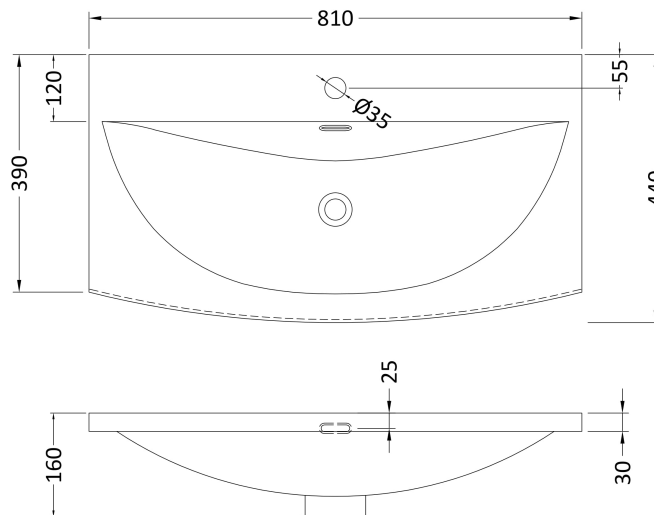

Sales Code: NVM045

Description: 800 Curved Basin 1Th

Product Dimensions

Height (mm):	160
Width (mm):	810
Depth (mm):	440
Nett Weight (kg):	15

Packaging Dimensions

Height (mm):	190
Width (mm):	830
Depth (mm):	415
Gross Weight (kg):	15.5

Packaging Data

Box Colour:	Brown Cardboard Box
Box Qty:	1
Label Size:	100 x 50
Label Colour:	White Label
Label Qty:	2

Outer Box Dimensions (If Applicable)

Height (mm):	
Width (mm):	
Depth (mm):	
Gross Weight (kg):	
Barcode:	5056462620978

Product Details

Country of Origin:	China
Fitting Instruction:	No
Certification:	CE: No WRAS: N/A WRAS No: N/A
Product Material:	Vitreous China
Fixing Supplied:	No

Pans/Bidets: Trap Style: Not Applicable Includes Seat: Not Applicable

Seats: Seat Type: Not Applicable Material: Not Applicable
Function: Not Included Hinge Type: Not Relevant
Hinge Material: Not Applicable

Cisterns: Operating Type: Not Applicable Fittings: None Included
Lever Type: Not Applicable

Basins: Tap Hole: One Taphole Chain Stay Hole: No
Template: Not Required Waste Type Req: Slotted
Overflow Inc: Not Applicable Overflow Cover: Yes
Inner Bowl Depth (mm): 125mm