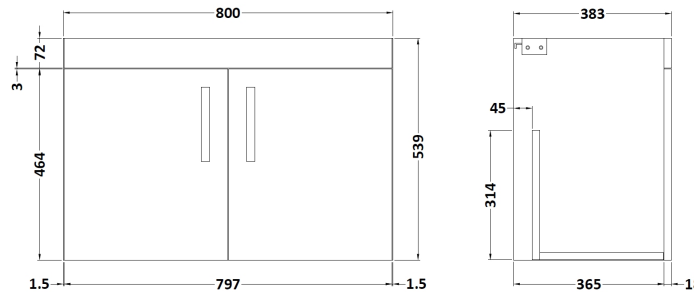

### Product Dimensions

Height (mm):	540
Width (mm):	800
Depth (mm):	383
Nett Weight (kg):	15

### Packaging Dimensions

Height (mm):	405
Width (mm):	820
Depth (mm):	560
Gross Weight (kg):	15.5

### Product Dimensions

Height (mm):	170
Width (mm):	800
Depth (mm):	390
Nett Weight (kg):	16.9

### Product Dimensions

Height (mm):	180
Width (mm):	810
Depth (mm):	390
Nett Weight (kg):	15