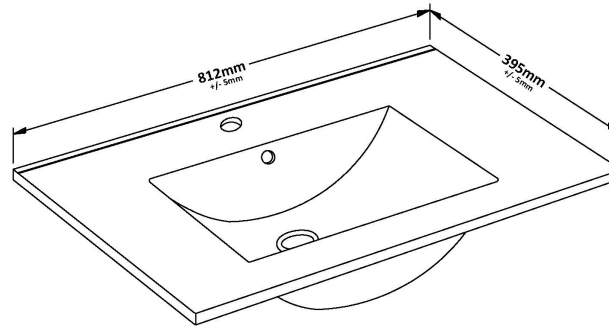

### Product Dimensions

Height (mm):	540
Width (mm):	800
Depth (mm):	383
Nett Weight (kg):	15

### Packaging Dimensions

Height (mm):	405
Width (mm):	820
Depth (mm):	560
Gross Weight (kg):	15.5

### Outer Box Dimensions (If Applicable)

Height (mm):	
Width (mm):	
Depth (mm):	
Gross Weight (kg):	
Barcode:	5056211816386

### Product Dimensions

Height (mm):	170
Width (mm):	800
Depth (mm):	390
Nett Weight (kg):	16.9