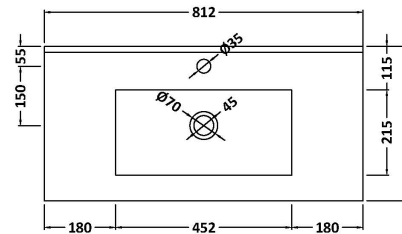

### Product Dimensions

Height (mm):	540
Width (mm):	800
Depth (mm):	383
Nett Weight (kg):	15

### Packaging Dimensions

Height (mm):	405
Width (mm):	820
Depth (mm):	560
Gross Weight (kg):	15.5

### Outer Box Dimensions (If Applicable)

Height (mm):	
Width (mm):	
Depth (mm):	
Gross Weight (kg):	
Barcode:	5056211816386

### Product Dimensions

Height (mm):	170
Width (mm):	800
Depth (mm):	390
Nett Weight (kg):	16.9