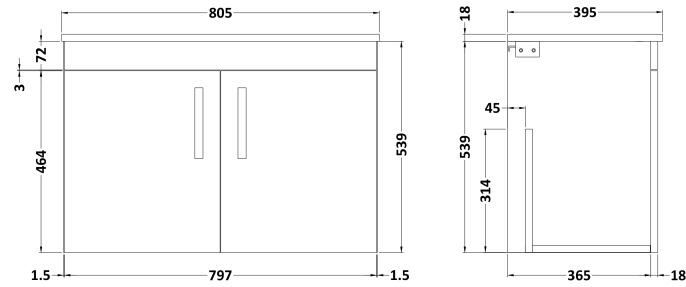

Sales Code: ATH102B

Description: 800 Wh 2-Door Vanity & Basin 2

Packaging Details

Barcode: 5056211817413