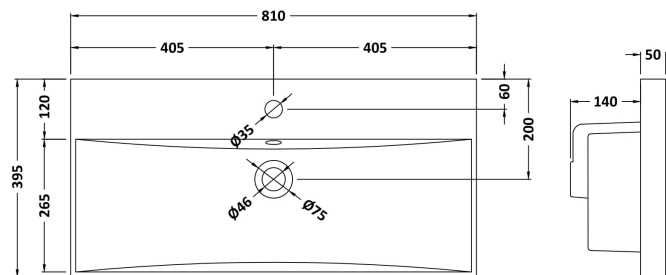

Sales Code: NVM035

Description: 800 Thin Edged Basin 1Th

Product Dimensions

Height (mm):	170
Width (mm):	810
Depth (mm):	395
Nett Weight (kg):	14.5

Packaging Dimensions

Height (mm):	190
Width (mm):	830
Depth (mm):	415
Gross Weight (kg):	15

Packaging Data

Box Colour:	Brown Cardboard Box
Box Qty:	1
Label Size:	100 x 50
Label Colour:	White Label
Label Qty:	2

Outer Box Dimensions (If Applicable)

Height (mm):	
Width (mm):	
Depth (mm):	
Gross Weight (kg):	
Barcode:	5056211853435

Product Details

Country of Origin:	China
Fitting Instruction:	No
Certification:	CE: No WRAS: N/A WRAS No: N/A
Product Material:	Vitreous China
Fixing Supplied:	No

Pans/Bidets: Trap Style: Not Applicable Includes Seat: Not Applicable

Seats: Seat Type: Not Applicable Material: Not Applicable
Function: Not Included Hinge Type: Not Relevant
Hinge Material: Not Applicable

Cisterns: Operating Type: Not Applicable Fittings: None Included
Lever Type: Not Applicable

Basins: Tap Hole: One Taphole Chain Stay Hole: No
Template: Not Required Waste Type Req: Slotted
Overflow Inc: Not Applicable Overflow Cover: Yes
Inner Bowl Depth (mm): 125mm