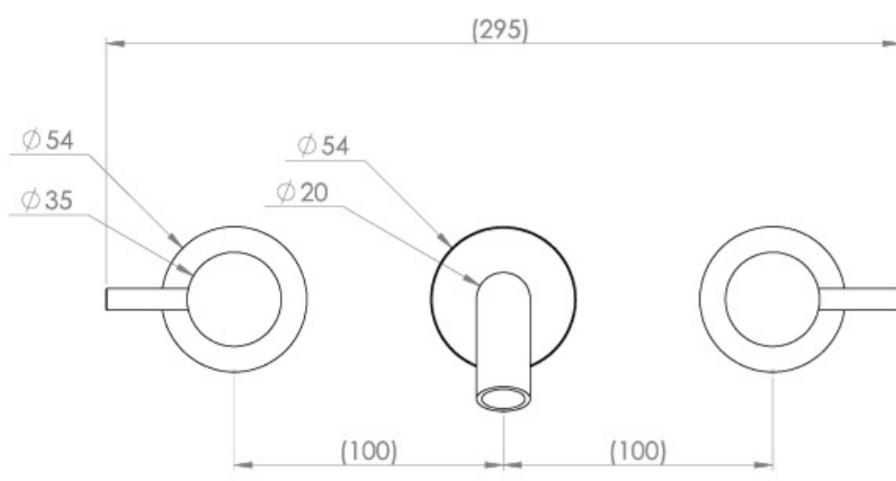

COS 3 TAP HOLE WALL MOUNTED KIT - W/ SHORT SPOUT (130MM) W/ CLASSIC HANDLE - CHROME

Product Code: CO304S

PRODUCT INFORMATION

Height:	64mm
Width:	295mm
Depth:	143mm
Finish:	Chrome
Product Type:	3 Piece Basin Mixer Tap, Wall Mounted Basin Mixer Tap
Material	Brass
Waste	Not included, purchase separately
Guarantee	5 years
Spout Projection (mm)	133

PRODUCT INFORMATION

Height:	64mm
Width:	295mm
Depth:	183mm
Finish:	Chrome
Product Type:	Wall Mounted Basin Mixer Tap, 3 Piece Basin Mixer Tap
Material	Brass
Waste	Not included, purchase separately
Guarantee	5 years
Spout Projection (mm)	173

Waste to be purchased separately.

TECHNICAL DRAWING

FLOW RATE

- 1 Bar - Flowrate: 4.35 l/min
- 2 Bar - Flowrate: 4.35 l/min
- 3 Bar - Flowrate: 4.5 l/min
- 5 Bar - Flowrate: 4.75 l/min

Saneux reserves the right to alter the specifications and product range without prior notice. Dimensions are given as a guide only. Dimensions should not be used for surrounding furniture, fixtures and fittings until the product is on site.

PRODUCT INFORMATION

Height:	64mm
Width:	295mm
Depth:	233mm
Finish:	Chrome
Product Type:	3 Piece Basin Mixer Tap, Wall Mounted Basin Mixer Tap
Material	Brass
Waste	Not included, purchase separately
Guarantee	5 years
Spout Projection (mm)	223