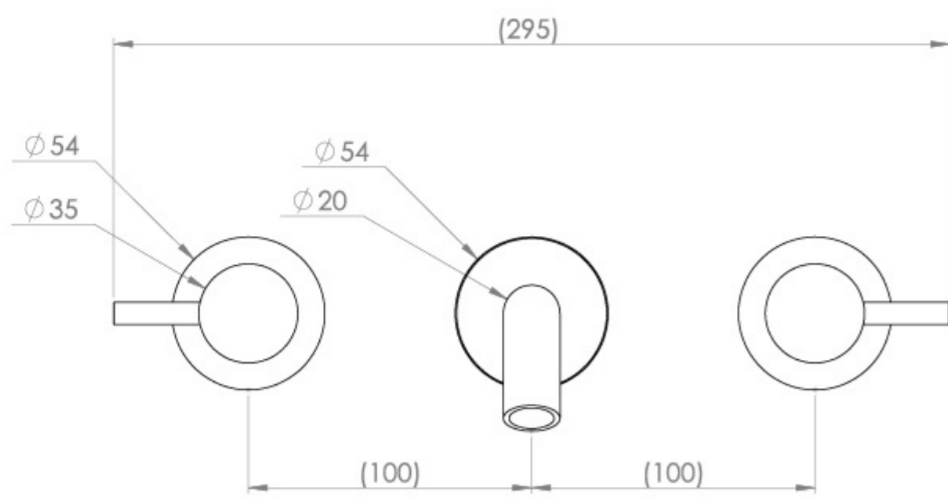

COS 3 TAP HOLE WALL MOUNTED KIT - W/ SHORT SPOUT (130MM) W/ CLASSIC HANDLE - CHROME

Product Code: CO304S

PRODUCT INFORMATION

Height:	64mm
Width:	295mm
Depth:	143mm
Finish:	Chrome
Product Type:	3 Piece Basin Mixer Tap, Wall Mounted Basin Mixer Tap
Material	Brass
Waste	Not included, purchase separately
Guarantee	5 years
Spout Projection (mm)	133

Waste to be purchased separately.

TECHNICAL DRAWING

FLOW RATE

- 1 Bar - Flowrate: 4.35 l/min
- 2 Bar - Flowrate: 4.35 l/min
- 3 Bar - Flowrate: 4.5 l/min
- 5 Bar - Flowrate: 4.75 l/min

Saneux reserves the right to alter the specifications and product range without prior notice. Dimensions are given as a guide only. Dimensions should not be used for surrounding furniture, fixtures and fittings until the product is on site.

PRODUCT INFORMATION

Height:	64mm
Width:	295mm
Depth:	183mm
Finish:	Chrome
Product Type:	Wall Mounted Basin Mixer Tap, 3 Piece Basin Mixer Tap
Material	Brass
Waste	Not included, purchase separately
Guarantee	5 years
Spout Projection (mm)	173

PRODUCT INFORMATION

Height:	64mm
Width:	295mm
Depth:	233mm
Finish:	Chrome
Product Type:	3 Piece Basin Mixer Tap, Wall Mounted Basin Mixer Tap
Material	Brass
Waste	Not included, purchase separately
Guarantee	5 years
Spout Projection (mm)	223