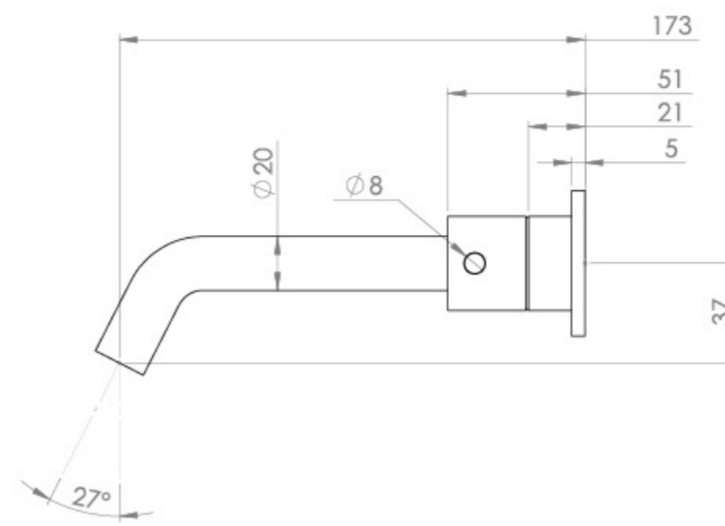

PRODUCT INFORMATION

Height:	64mm
Width:	295mm
Depth:	183mm
Finish:	Chrome
Product Type:	Wall Mounted Basin Mixer Tap, 3 Piece Basin Mixer Tap
Material	Brass
Waste	Not included, purchase separately
Guarantee	5 years
Spout Projection (mm)	173

Waste to be purchased separately.

TECHNICAL DRAWING

FLOW RATE

- 1 Bar - Flowrate: 4.35 l/min
- 2 Bar - Flowrate: 4.35 l/min
- 3 Bar - Flowrate: 4.5 l/min
- 5 Bar - Flowrate: 4.75 l/min

Saneux reserves the right to alter the specifications and product range without prior notice. Dimensions are given as a guide only. Dimensions should not be used for surrounding furniture, fixtures and fittings until the product is on site.

PRODUCT INFORMATION

Height:	64mm
Width:	295mm
Depth:	233mm
Finish:	Chrome
Product Type:	3 Piece Basin Mixer Tap, Wall Mounted Basin Mixer Tap
Material	Brass
Waste	Not included, purchase separately
Guarantee	5 years
Spout Projection (mm)	223