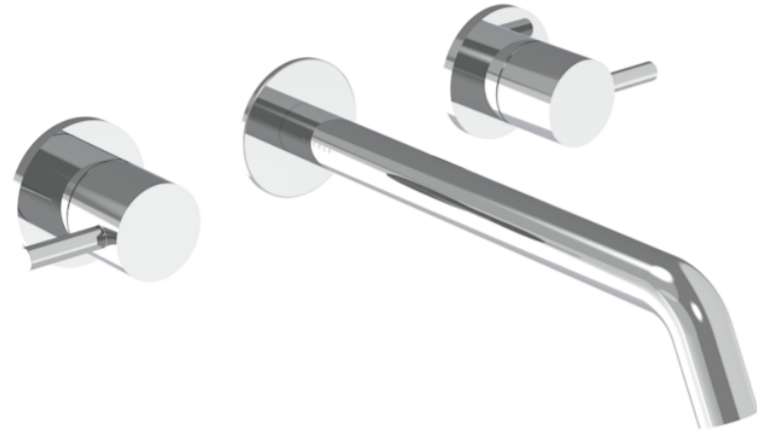

COS 3 TAP HOLE WALL MOUNTED KIT - W/ SHORT SPOUT (130MM) W/ CLASSIC HANDLE - CHROME

Product Code: CO304S

PRODUCT INFORMATION

Height:	64mm
Width:	295mm
Depth:	143mm
Finish:	Chrome
Product Type:	3 Piece Basin Mixer Tap, Wall Mounted Basin Mixer Tap
Material	Brass
Waste	Not included, purchase separately
Guarantee	5 years
Spout Projection (mm)	133

The colored finishes utilize a PVD coating, ensuring superior quality and long-lasting durability.

This wall-mounted basin mixer is available with short, standard, and long spouts, and is designed for use with a basin that has a 0 tap hole or a sit-on basin.

<https://saneux.com/products/cos-3-tap-hole-wall-mounted-kit-w-classic-spout-170mm-w-classic-handle-chrome>

COS 3 TAP HOLE WALL MOUNTED KIT - W/ LONG SPOUT (220MM) W/ CLASSIC HANDLE - CHROME

Product Code: CO304L

PRODUCT INFORMATION

Height:	64mm
Width:	295mm
Depth:	233mm
Finish:	Chrome
Product Type:	3 Piece Basin Mixer Tap, Wall Mounted Basin Mixer Tap
Material	Brass
Waste	Not included, purchase separately
Guarantee	5 years
Spout Projection (mm)	223