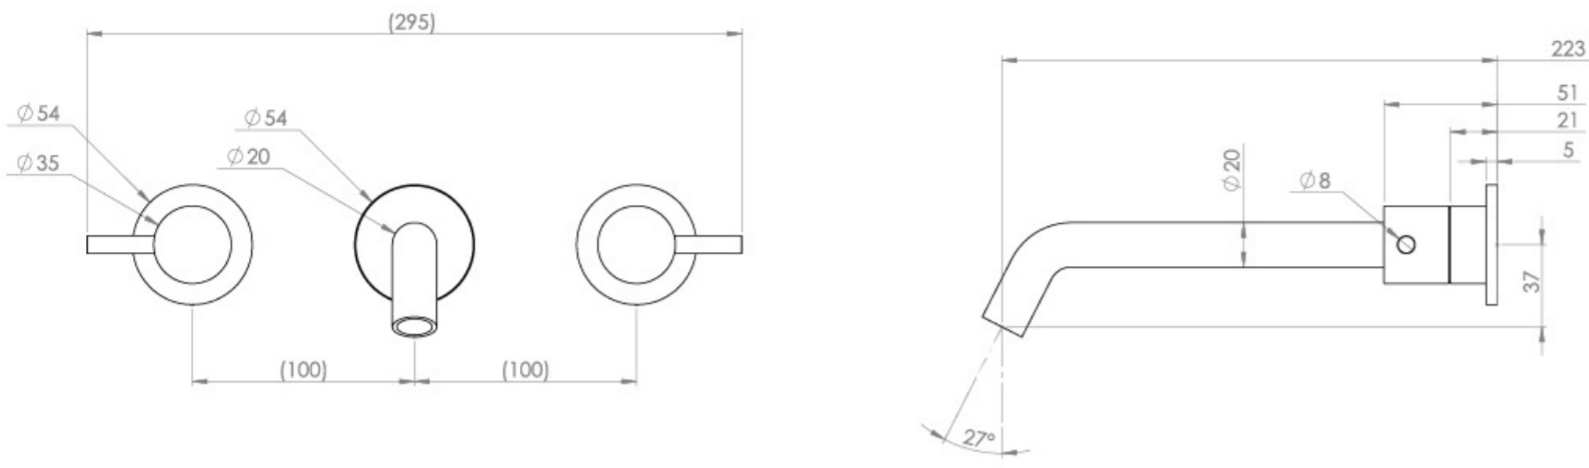

PRODUCT INFORMATION

Height:	64mm
Width:	295mm
Depth:	183mm
Finish:	Chrome
Product Type:	Wall Mounted Basin Mixer Tap, 3 Piece Basin Mixer Tap
Material	Brass
Waste	Not included, purchase separately
Guarantee	5 years
Spout Projection (mm)	173

PRODUCT INFORMATION

Height:	64mm
Width:	295mm
Depth:	233mm
Finish:	Chrome
Product Type:	3 Piece Basin Mixer Tap, Wall Mounted Basin Mixer Tap
Material	Brass
Waste	Not included, purchase separately
Guarantee	5 years
Spout Projection (mm)	223

Waste to be purchased separately.

TECHNICAL DRAWING

FLOW RATE

- 1 Bar - Flowrate: 4.35 l/min
- 2 Bar - Flowrate: 4.35 l/min
- 3 Bar - Flowrate: 4.5 l/min
- 5 Bar - Flowrate: 4.75 l/min

Saneux reserves the right to alter the specifications and product range without prior notice. Dimensions are given as a guide only. Dimensions should not be used for surrounding furniture, fixtures and fittings until the product is on site.