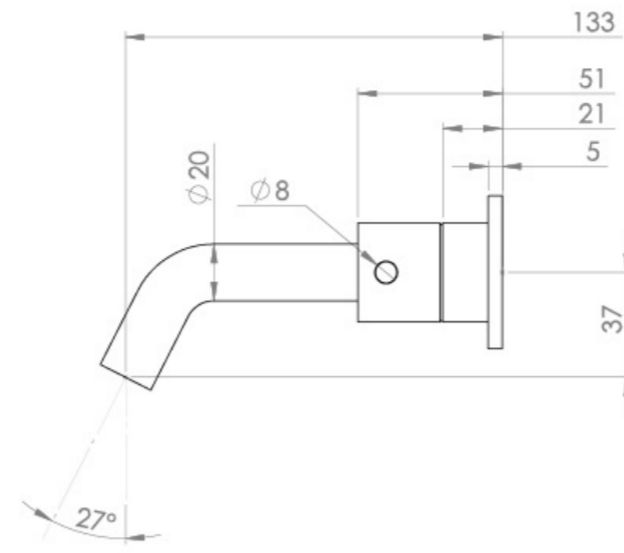

COS 3 TAP HOLE WALL MOUNTED KIT - W/ SHORT SPOUT (130MM) W/ CLASSIC HANDLE - CHROME

Product Code: CO304S

PRODUCT INFORMATION

Height:	64mm
Width:	295mm
Depth:	143mm
Finish:	Chrome
Product Type:	3 Piece Basin Mixer Tap, Wall Mounted Basin Mixer Tap
Material	Brass
Waste	Not included, purchase separately
Guarantee	5 years
Spout Projection (mm)	133

Waste to be purchased separately.

TECHNICAL DRAWING

FLOW RATE

- 1 Bar - Flowrate: 4.35 l/min
- 2 Bar - Flowrate: 4.35 l/min
- 3 Bar - Flowrate: 4.5 l/min
- 5 Bar - Flowrate: 4.75 l/min

Saneux reserves the right to alter the specifications and product range without prior notice. Dimensions are given as a guide only. Dimensions should not be used for surrounding furniture, fixtures and fittings until the product is on site.

PRODUCT INFORMATION

Height:	64mm
Width:	295mm
Depth:	183mm
Finish:	Chrome
Product Type:	Wall Mounted Basin Mixer Tap, 3 Piece Basin Mixer Tap
Material	Brass
Waste	Not included, purchase separately
Guarantee	5 years
Spout Projection (mm)	173

PRODUCT INFORMATION

Height:	64mm
Width:	295mm
Depth:	233mm
Finish:	Chrome
Product Type:	3 Piece Basin Mixer Tap, Wall Mounted Basin Mixer Tap
Material	Brass
Waste	Not included, purchase separately
Guarantee	5 years
Spout Projection (mm)	223