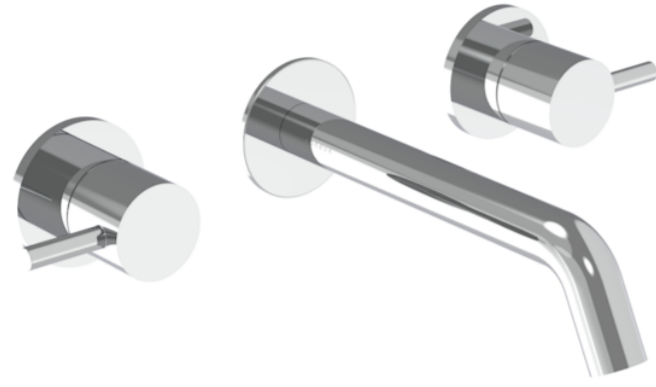

COS 3 TAP HOLE WALL MOUNTED KIT - W/ SHORT SPOUT (130MM) W/ CLASSIC HANDLE - CHROME

Product Code: CO304S

PRODUCT INFORMATION

Height:	64mm
Width:	295mm
Depth:	143mm
Finish:	Chrome
Product Type:	3 Piece Basin Mixer Tap, Wall Mounted Basin Mixer Tap
Material	Brass
Waste	Not included, purchase separately
Guarantee	5 years
Spout Projection (mm)	133

The colored finishes utilize a PVD coating, ensuring superior quality and long-lasting durability.

This wall-mounted basin mixer is available with short, standard, and long spouts, and is designed for use with a basin that has a 0 tap hole or a sit-on basin.

<https://saneux.com/products/cos-3-tap-hole-wall-mounted-kit-w-short-spout-130mm-w-classic-handle-chrome>

COS 3 TAP HOLE WALL MOUNTED KIT - W/ CLASSIC SPOUT (170MM) W/ CLASSIC HANDLE - CHROME

Product Code: CO304

PRODUCT INFORMATION

Height:	64mm
Width:	295mm
Depth:	183mm
Finish:	Chrome
Product Type:	Wall Mounted Basin Mixer Tap, 3 Piece Basin Mixer Tap
Material	Brass
Waste	Not included, purchase separately
Guarantee	5 years
Spout Projection (mm)	173