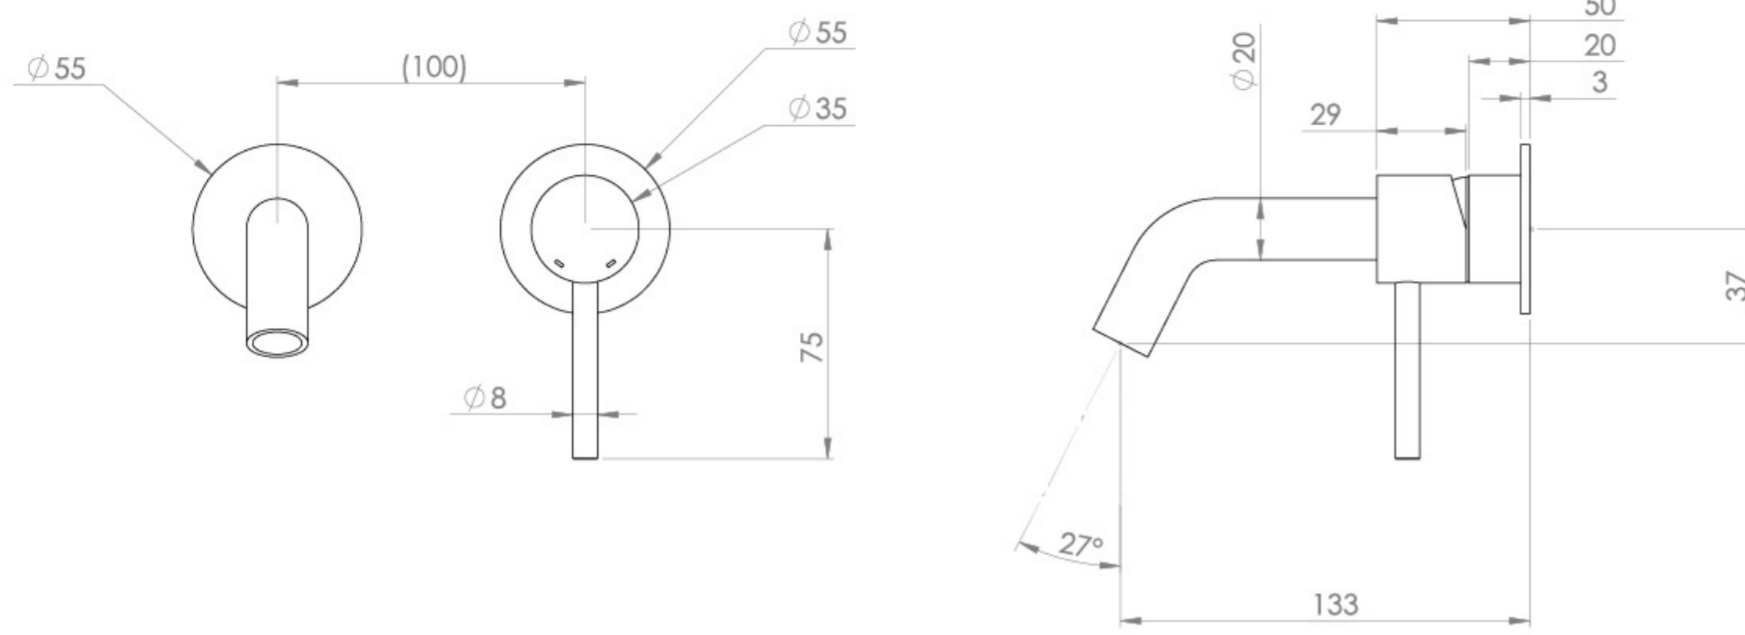

COS 2 PLATE WALL MOUNTED KIT - W/ SHORT SPOUT (130MM) W/ CLASSIC HANDLE - CHROME

Product Code: CO305S

PRODUCT INFORMATION

Height:	103mm
Width:	155mm
Depth:	143mm
Finish:	Chrome
Product Type:	Wall Mounted Basin Mixer Tap
Material	Brass
Waste	Not included, purchase separately
Guarantee	5 years
Spout Projection (mm)	133

Waste to be purchased separately.

TECHNICAL DRAWING

FLOW RATE

- 1 Bar - Flowrate: 3.9 l/min
- 2 Bar - Flowrate: 4.18 l/min
- 3 Bar - Flowrate: 4.18 l/min
- 5 Bar - Flowrate: 4.69 l/min

Saneux reserves the right to alter the specifications and product range without prior notice. Dimensions are given as a guide only. Dimensions should not be used for surrounding furniture, fixtures and fittings until the product is on site.

PRODUCT INFORMATION

Height:	103mm
Width:	155mm
Depth:	183mm
Finish:	Chrome
Material	Brass
Waste	Not included, purchase separately
Guarantee	5 years
Spout Projection (mm)	173

DESCRIPTION

The new Cos basin mixer collection showcases a sleek, streamlined body with an intricately designed spout. It offers three distinct handle options—Classic, Knurled, and Fluted—each available in five stunning finishes: Chrome, Brushed Brass, Brushed Bronze, Brushed Nickel, and Satin Black.

PRODUCT INFORMATION

Height:	103mm
Width:	155mm
Depth:	233mm
Finish:	Chrome
Product Type:	Wall Mounted Basin Mixer Tap
Material	Brass
Waste	Not included, purchase separately
Guarantee	5 years
Spout Projection (mm)	223