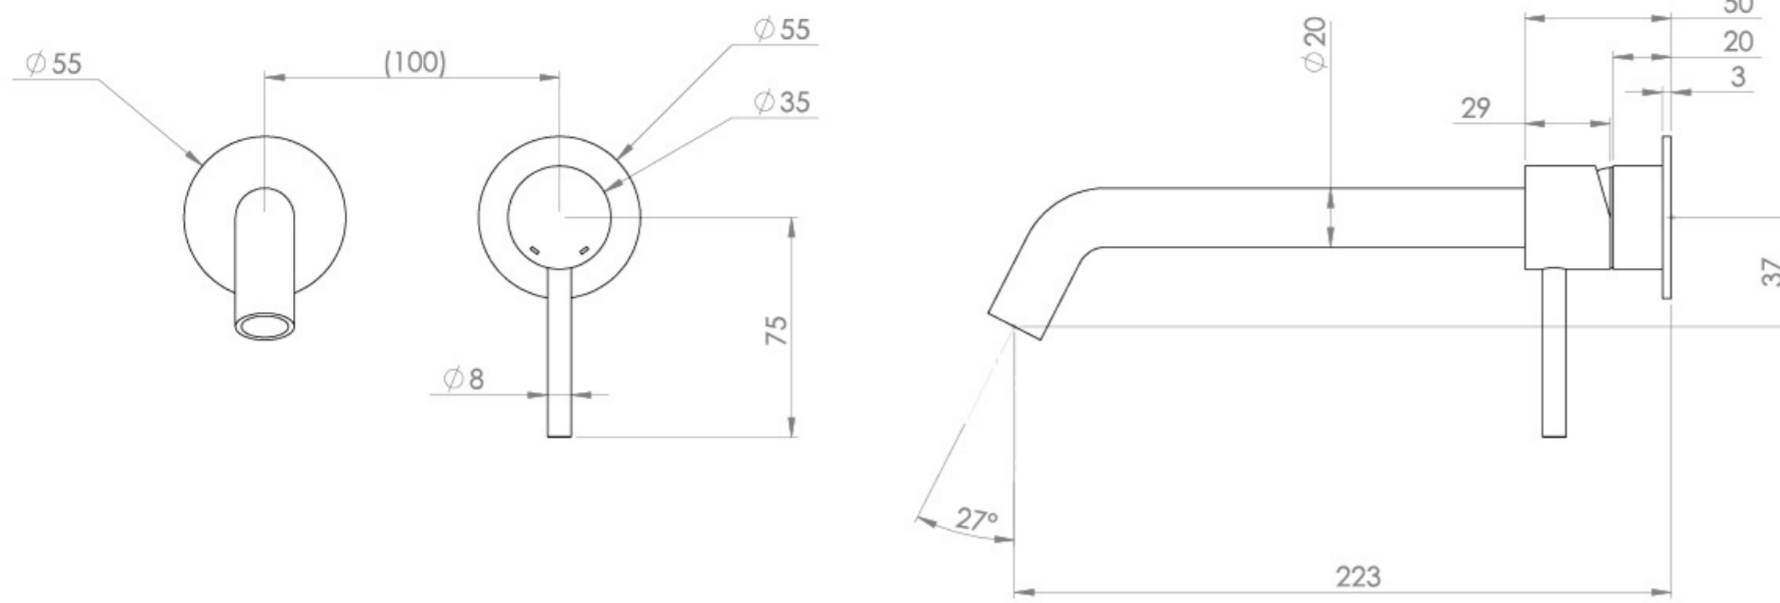

COS 2 PLATE WALL MOUNTED KIT - W/ SHORT SPOUT (130MM) W/ CLASSIC HANDLE - CHROME

Product Code: CO305S

PRODUCT INFORMATION

Height:	103mm
Width:	155mm
Depth:	143mm
Finish:	Chrome
Product Type:	Wall Mounted Basin Mixer Tap
Material	Brass
Waste	Not included, purchase separately
Guarantee	5 years
Spout Projection (mm)	133

PRODUCT INFORMATION

Height:	103mm
Width:	155mm
Depth:	183mm
Finish:	Chrome
Material	Brass
Waste	Not included, purchase separately
Guarantee	5 years
Spout Projection (mm)	173

DESCRIPTION

The new Cos basin mixer collection showcases a sleek, streamlined body with an intricately designed spout. It offers three distinct handle options—Classic, Knurled, and Fluted—each available in five stunning finishes: Chrome, Brushed Brass, Brushed Bronze, Brushed Nickel, and Satin Black.

PRODUCT INFORMATION

Height:	103mm
Width:	155mm
Depth:	233mm
Finish:	Chrome
Product Type:	Wall Mounted Basin Mixer Tap
Material	Brass
Waste	Not included, purchase separately
Guarantee	5 years
Spout Projection (mm)	223

Waste to be purchased separately.

TECHNICAL DRAWING

FLOW RATE

- 1 Bar - Flowrate: 3.9 l/min
- 2 Bar - Flowrate: 4.18 l/min
- 3 Bar - Flowrate: 4.18 l/min
- 5 Bar - Flowrate: 4.69 l/min

Saneux reserves the right to alter the specifications and product range without prior notice. Dimensions are given as a guide only. Dimensions should not be used for surrounding furniture, fixtures and fittings until the product is on site.