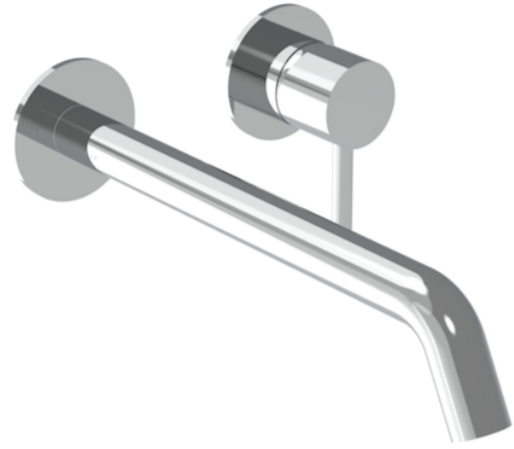

COS 2 PLATE WALL MOUNTED KIT - W/ LONG SPOUT (220MM) W/ CLASSIC HANDLE - CHROME

Product Code: CO305L

PRODUCT INFORMATION

Height:	103mm
Width:	155mm
Depth:	233mm
Finish:	Chrome
Product Type:	Wall Mounted Basin Mixer Tap
Material	Brass
Waste	Not included, purchase separately
Guarantee	5 years
Spout Projection (mm)	223

DESCRIPTION

The new Cos basin mixer collection showcases a sleek, streamlined body with an intricately designed spout. It offers three distinct handle options—Classic, Knurled, and Fluted—each available in five stunning finishes: Chrome, Brushed Brass, Brushed Bronze, Brushed Nickel, and Satin Black.

The colored finishes utilize a PVD coating, ensuring superior quality and long-lasting durability.

This wall-mounted basin mixer is available with short, standard, and long spouts, and is designed for use with a basin that has a 0 tap hole or a sit-on basin.

Waste to be purchased separately.