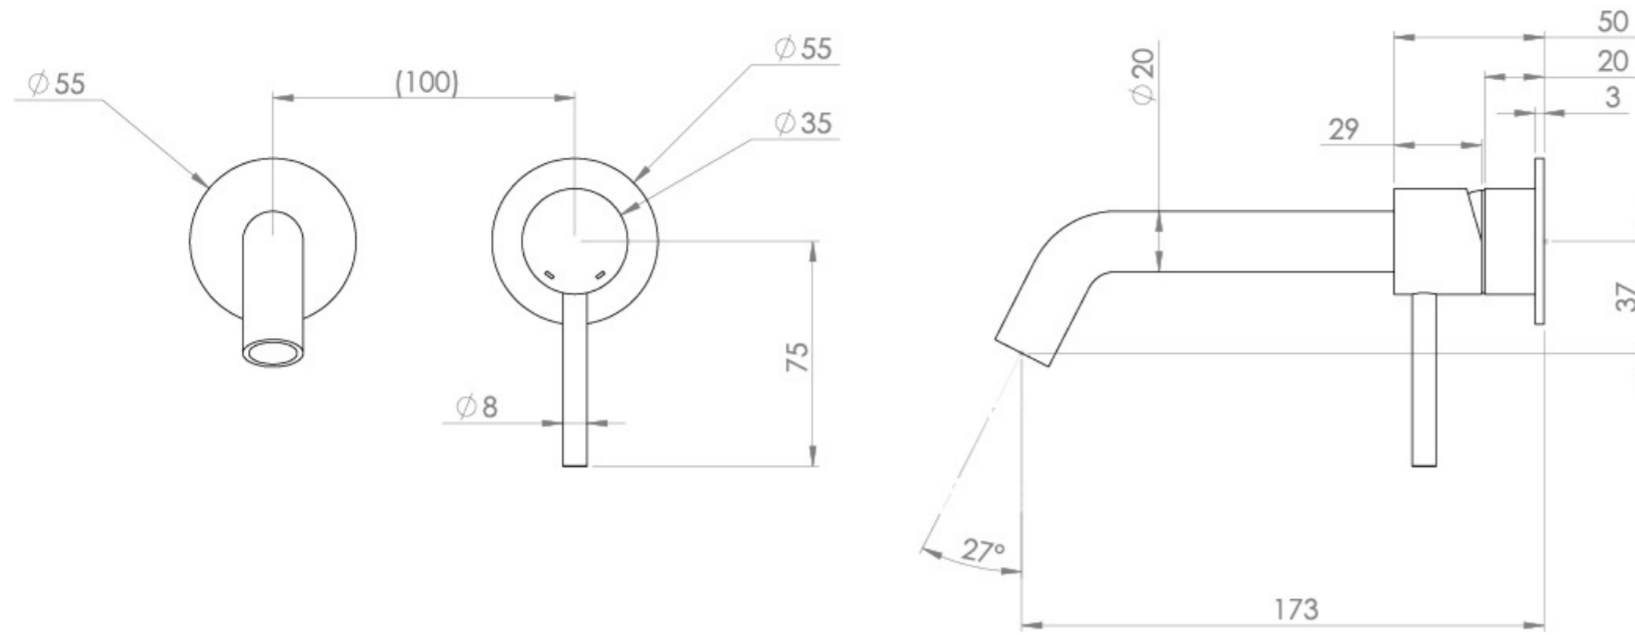

COS 2 PLATE WALL MOUNTED KIT - W/ SHORT SPOUT (130MM) W/ CLASSIC HANDLE - CHROME

Product Code: CO305S

PRODUCT INFORMATION

Height:	103mm
Width:	155mm
Depth:	143mm
Finish:	Chrome
Product Type:	Wall Mounted Basin Mixer Tap
Material	Brass
Waste	Not included, purchase separately
Guarantee	5 years
Spout Projection (mm)	133

PRODUCT INFORMATION

Height:	103mm
Width:	155mm
Depth:	183mm
Finish:	Chrome
Material	Brass
Waste	Not included, purchase separately
Guarantee	5 years
Spout Projection (mm)	173

DESCRIPTION

The new Cos basin mixer collection showcases a sleek, streamlined body with an intricately designed spout. It offers three distinct handle options—Classic, Knurled, and Fluted—each available in five stunning finishes: Chrome, Brushed Brass, Brushed Bronze, Brushed Nickel, and Satin Black.

Waste to be purchased separately.

TECHNICAL DRAWING

FLOW RATE

- 1 Bar - Flowrate: 3.9 l/min
- 2 Bar - Flowrate: 4.18 l/min
- 3 Bar - Flowrate: 4.18 l/min
- 5 Bar - Flowrate: 4.69 l/min

Saneux reserves the right to alter the specifications and product range without prior notice. Dimensions are given as a guide only. Dimensions should not be used for surrounding furniture, fixtures and fittings until the product is on site.

PRODUCT INFORMATION

Height:	103mm
Width:	155mm
Depth:	233mm
Finish:	Chrome
Product Type:	Wall Mounted Basin Mixer Tap
Material	Brass
Waste	Not included, purchase separately
Guarantee	5 years
Spout Projection (mm)	223