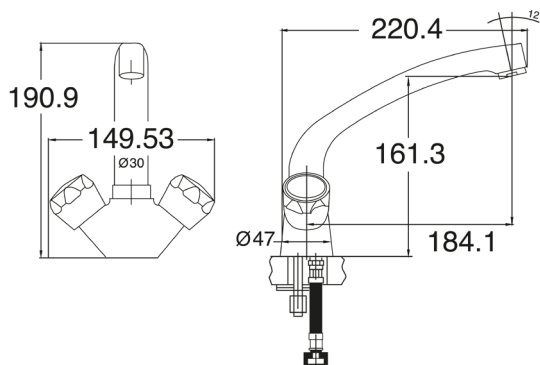

Vitality Round

Vitality Round Sink Mixer

Product Code: VR104

Finish: Chrome

Features

- **Construction:** Brass
- **Valve/Cartridge type:** Non-rising Spindle Headworks
- **Supply:** Suitable For Low Pressure Systems
- **Working Pressures:** 0.1 - 5.0 bar
- **Inlet connections:** 1/2" BSP
- **Flexi or Copper:** Flexi Tails - M10 - 400mm

- Full Turn Operation
- Swivel Spout
- Dual Flow
- Complete With Flexi Tails
- Easy Maintenance
- Easy Identifiable Hot And Cold Water Selection
- Suitable For High & Low Pressure Systems

*Please refer to website for full warranty details.

Flow (Bar - l/min, open outlet)

Spout

Flow 0.1	Flow 0.3	Flow 0.5	Flow 1.0	Flow 2.0	Flow 3.0	Flow 4.0	Flow 5.0
6.1	9.3	12.3	17.9	25.7	31.8	36.9	41.3

240202082