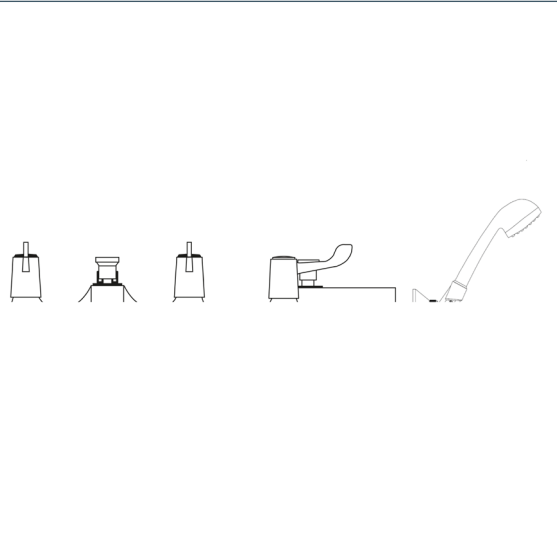

Vitality Lever

Vitality Lever Bath Shower Mixer

Product Code: VL106

Finish: Chrome

Features

- Construction: Brass & ABS Handset
- Valve/Cartridge type: ¼ Turn Ceramic Disc
- Supply: Suitable For Low Pressure Systems
- Working Pressures: 0.1 - 5.0 bar
- Inlet connections: ¾" BSP

- 1/4 Turn Ceramic Disc Handles Ensure A Smooth Operation
- Comes Complete With Single Mode Handset, 1.5m Shower Hose And Wall Bracket
- Brass Backnuts
- Easy Maintenance
- Easy Identifiable Hot And Cold Water Selection
- Ideal For Any Application Requiring Simple Lever Operation
- Suitable For High & Low Pressure Systems

*Please refer to website for full warranty details.

Flow (Bar - l/min, open outlet)

Spout

Flow 0.1	Flow 0.3	Flow 0.5	Flow 1.0	Flow 2.0	Flow 3.0	Flow 4.0	Flow 5.0
7.1	11.3	15.1	22.1	31.8	39.2	45.6	51.1

Handset