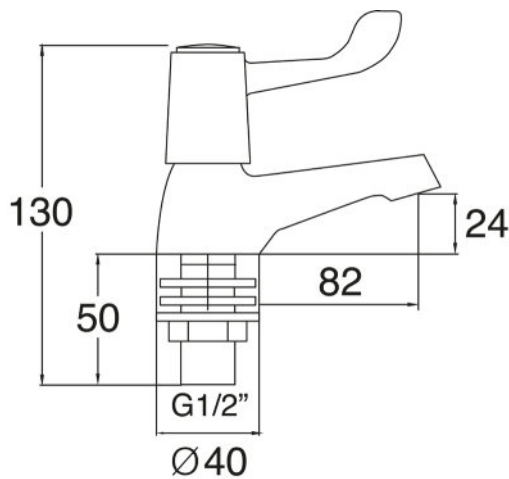

Vitality Lever

Vitality Lever Basin Taps

Product Code: VL101

Finish: Chrome

Features

- Construction:** Brass
- Valve/Cartridge type:** ¼ Turn Ceramic Disc
- Supply:** Suitable For Low Pressure Systems
- Working Pressures:** 0.1 - 5.0 bar
- Inlet connections:** ½" BSP
- Flexi or Copper:** N/A

- 1/4 Turn Ceramic Disc Handles Ensure A Smooth Operation
- Brass Backnuts
- Easy Maintenance
- Easy Identifiable Hot And Cold Water Selection
- Ideal For Any Application Requiring Simple Lever Operation
- Suitable For High & Low Pressure Systems

*Please refer to website for full warranty details.

Flow (Bar - l/min, open outlet)

Spout

Flow 0.1	Flow 0.3	Flow 0.5	Flow 1.0	Flow 2.0	Flow 3.0	Flow 4.0	Flow 5.0
4.1	6.6	8.8	12.9	18.5	22.8	26.4	29.6

2301089