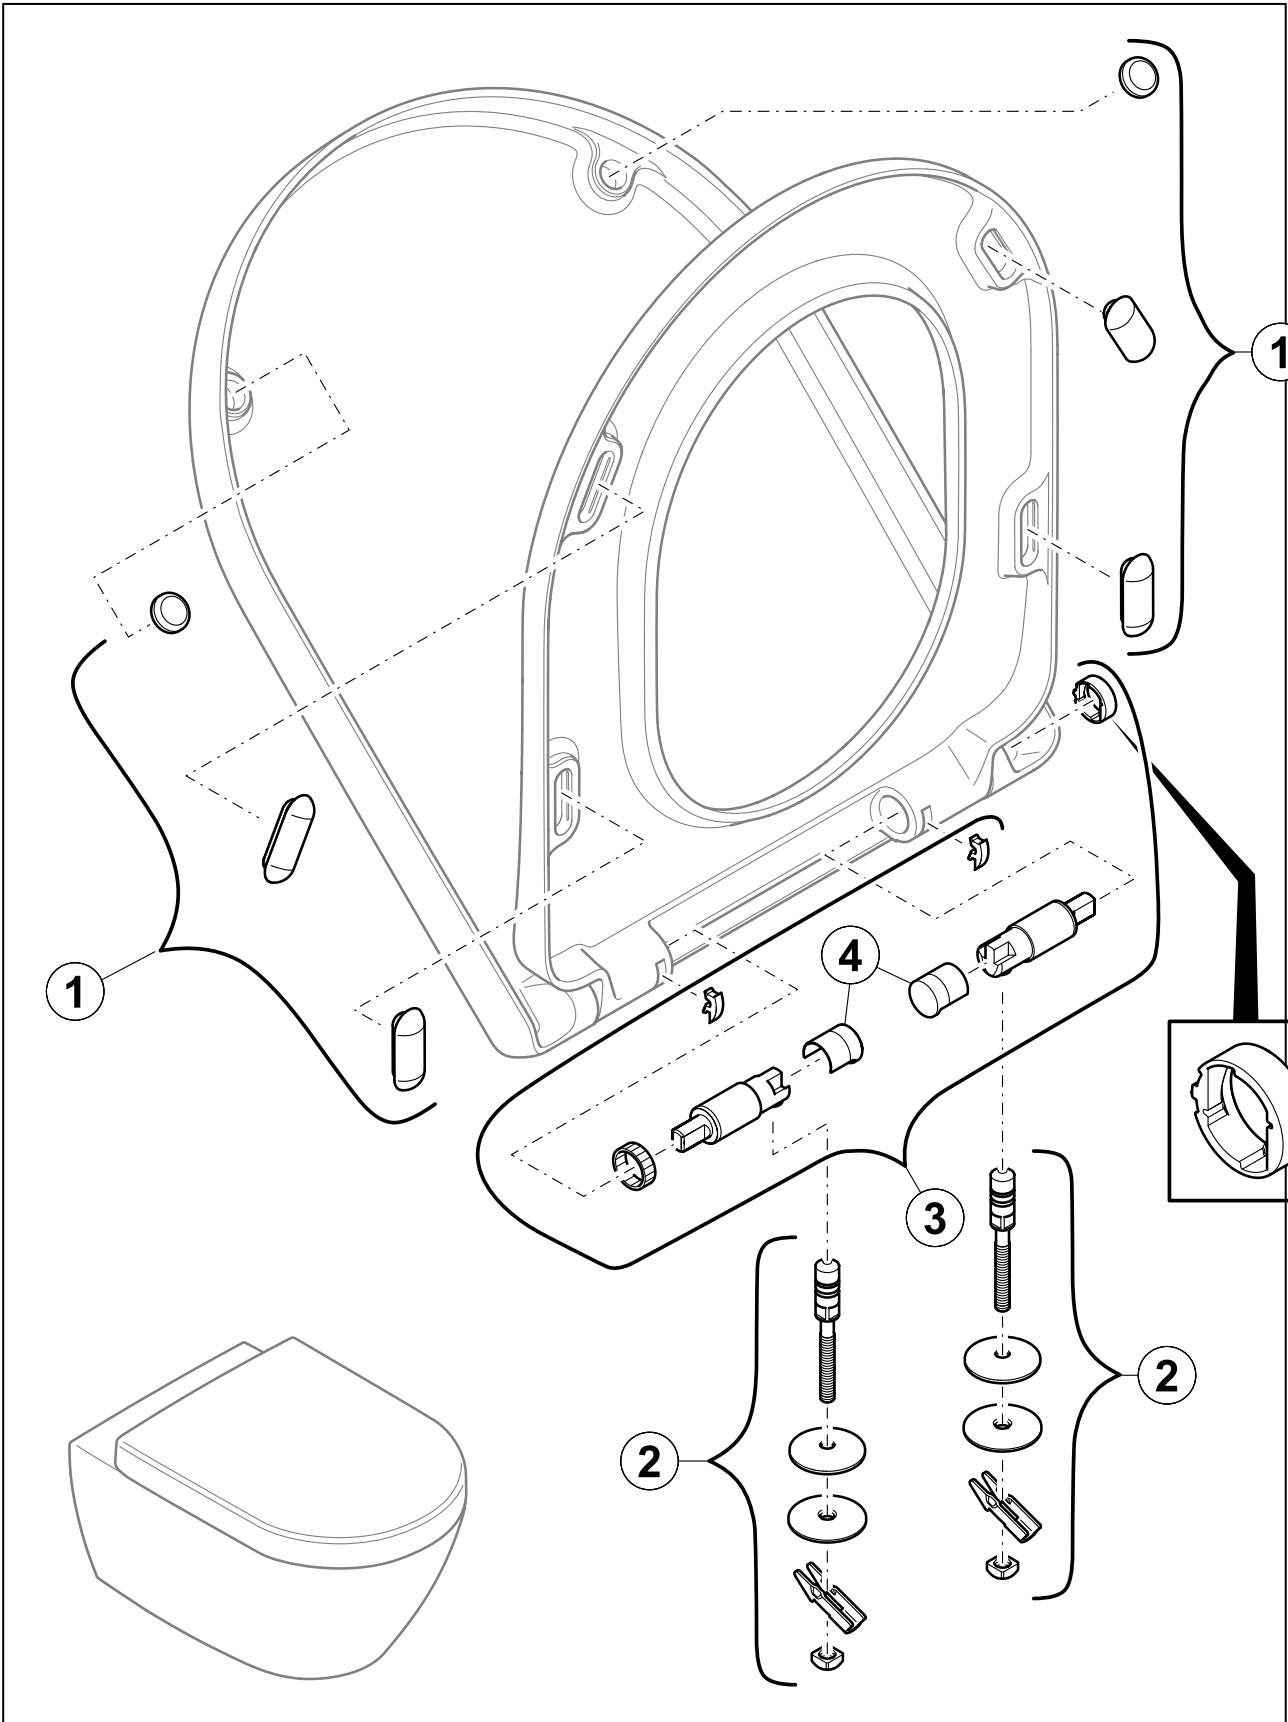

#### 1 . POSITION

<b>Article number</b>	<b>8M36S101</b>
Article title	Villeroy & Boch O.novo Toilet seat and cover, with automatic lowering mechanism (SoftClosing), with removable seat (QuickRelease), White Alpin
Product designation	Toilet seat and cover
Collection	O.novo
Scope of delivery	1 x toilet seat and cover
Length in mm	420
Width in mm	365
Height in mm	49
Weight in kg	2,94
Innovative flushing technology (with TwistFlush)	No
Innovative flushing technology (with TwistFlush[e <sup>3</sup> ])	No
Function	<ul style="list-style-type: none"> <li>• with automatic lowering mechanism (SoftClosing)</li> <li>• with removable seat (QuickRelease)</li> </ul>
Material	Duroplast
Surface	glossy
Colour name	White Alpin
EAN number	4051202000608

## BILL OF MATERIALS

No.	Article No.	Description	Quantity
1	92242101	Buffer set	1
2	92241761	Hinge set	1
3	92216400	SoftClosing set	1
4	92237200	Plastic endcaps for toilet seat damper	1

#### 1 . POSITION

<b>Article number</b>	<b>9M38S101</b>
Article title	Villeroy & Boch O.novo Toilet seat and cover, with automatic lowering mechanism (SoftClosing), with removable seat (QuickRelease), White Alpin
Product designation	Toilet seat and cover
Collection	O.novo
Scope of delivery	1 x toilet seat and cover
Length in mm	445
Width in mm	368
Height in mm	49
Weight in kg	2,86
Innovative flushing technology (with TwistFlush)	No
Innovative flushing technology (with TwistFlush[e <sup>3</sup> ])	No
Function	<ul style="list-style-type: none"> <li>• with automatic lowering mechanism (SoftClosing)</li> <li>• with removable seat (QuickRelease)</li> </ul>
Material	Duroplast
Surface	glossy
Colour name	White Alpin
EAN number	4051202032654