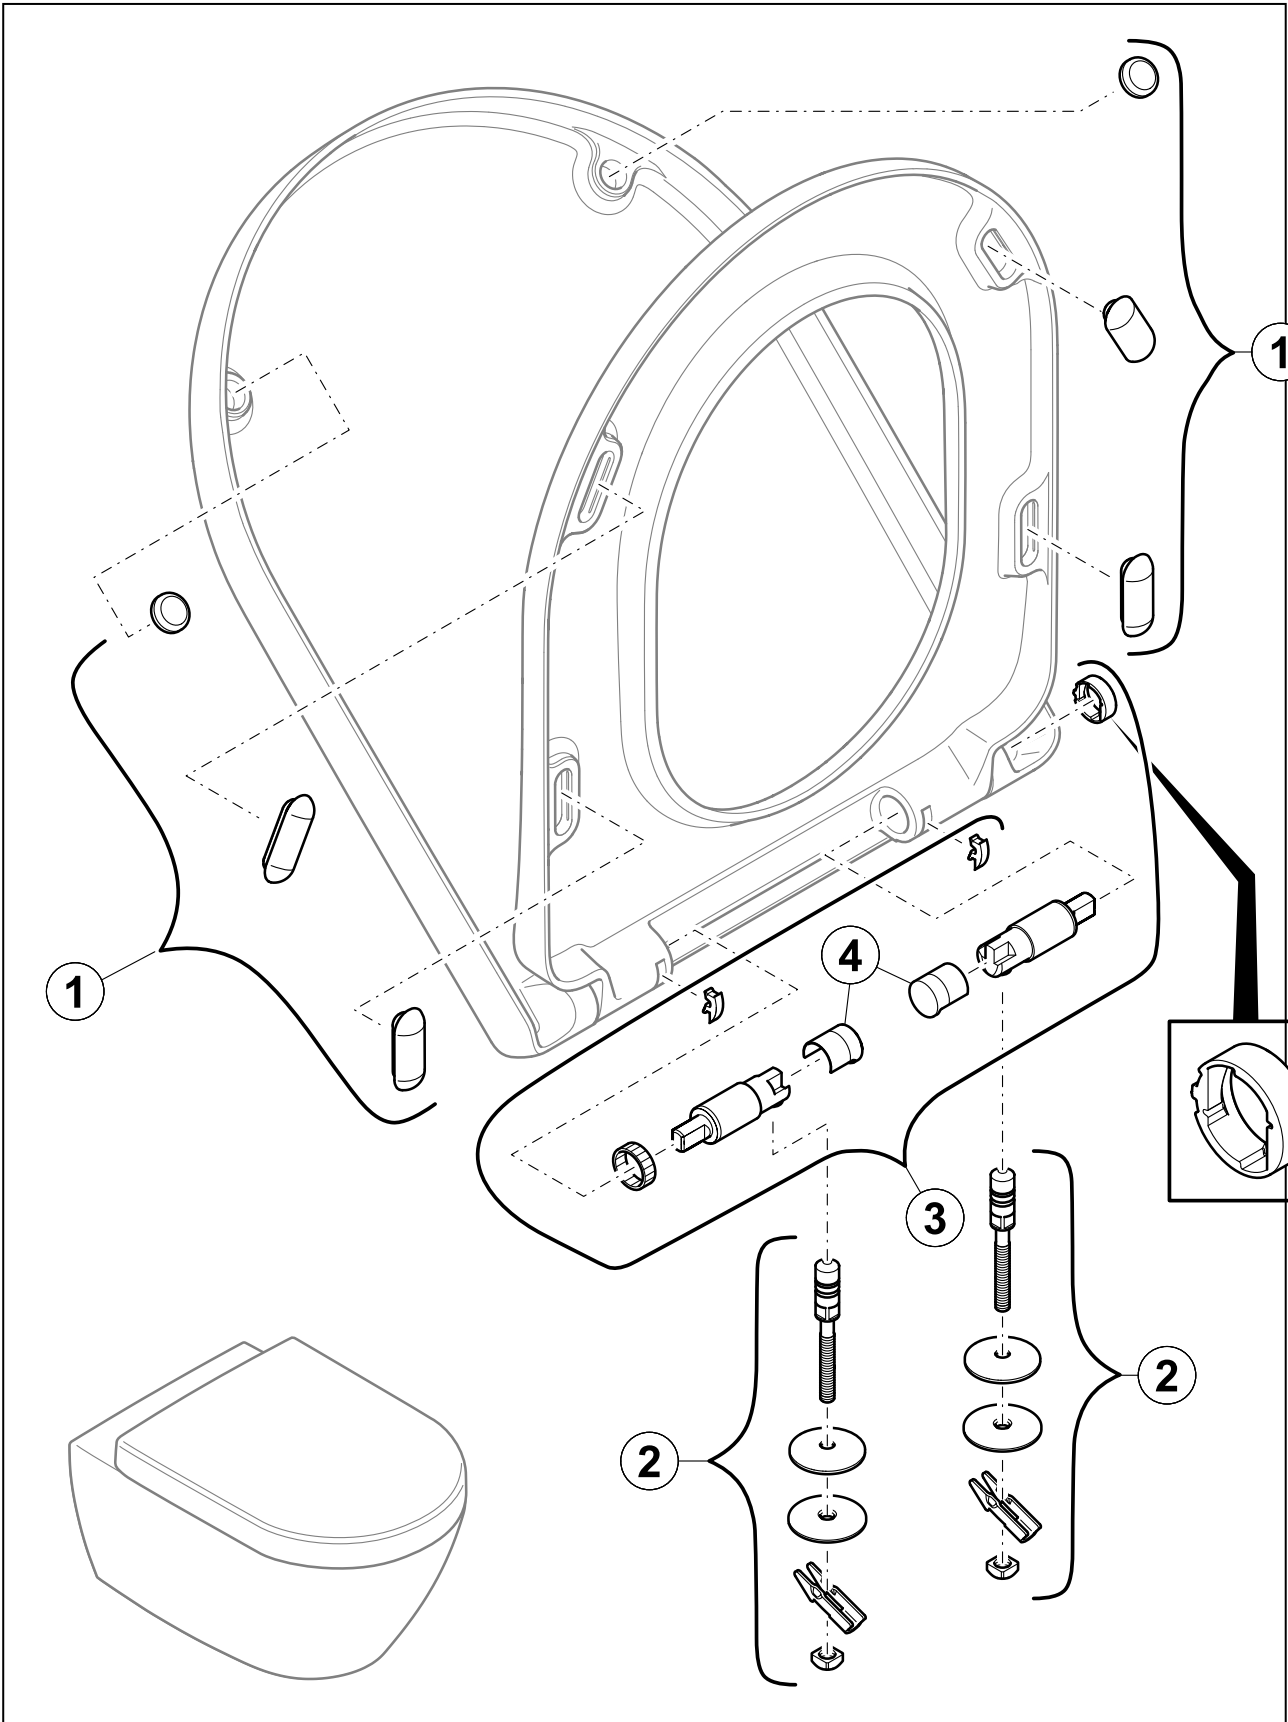

EXPLOSION DRAWINGS

BILL OF MATERIALS

No.	Article No.	Description	Quantity
1	92242101	Buffer set	1
2	92241761	Hinge set	1
3	92216400	SoftClosing set	1
4	92237200	Plastic endcaps for toilet seat damper	1