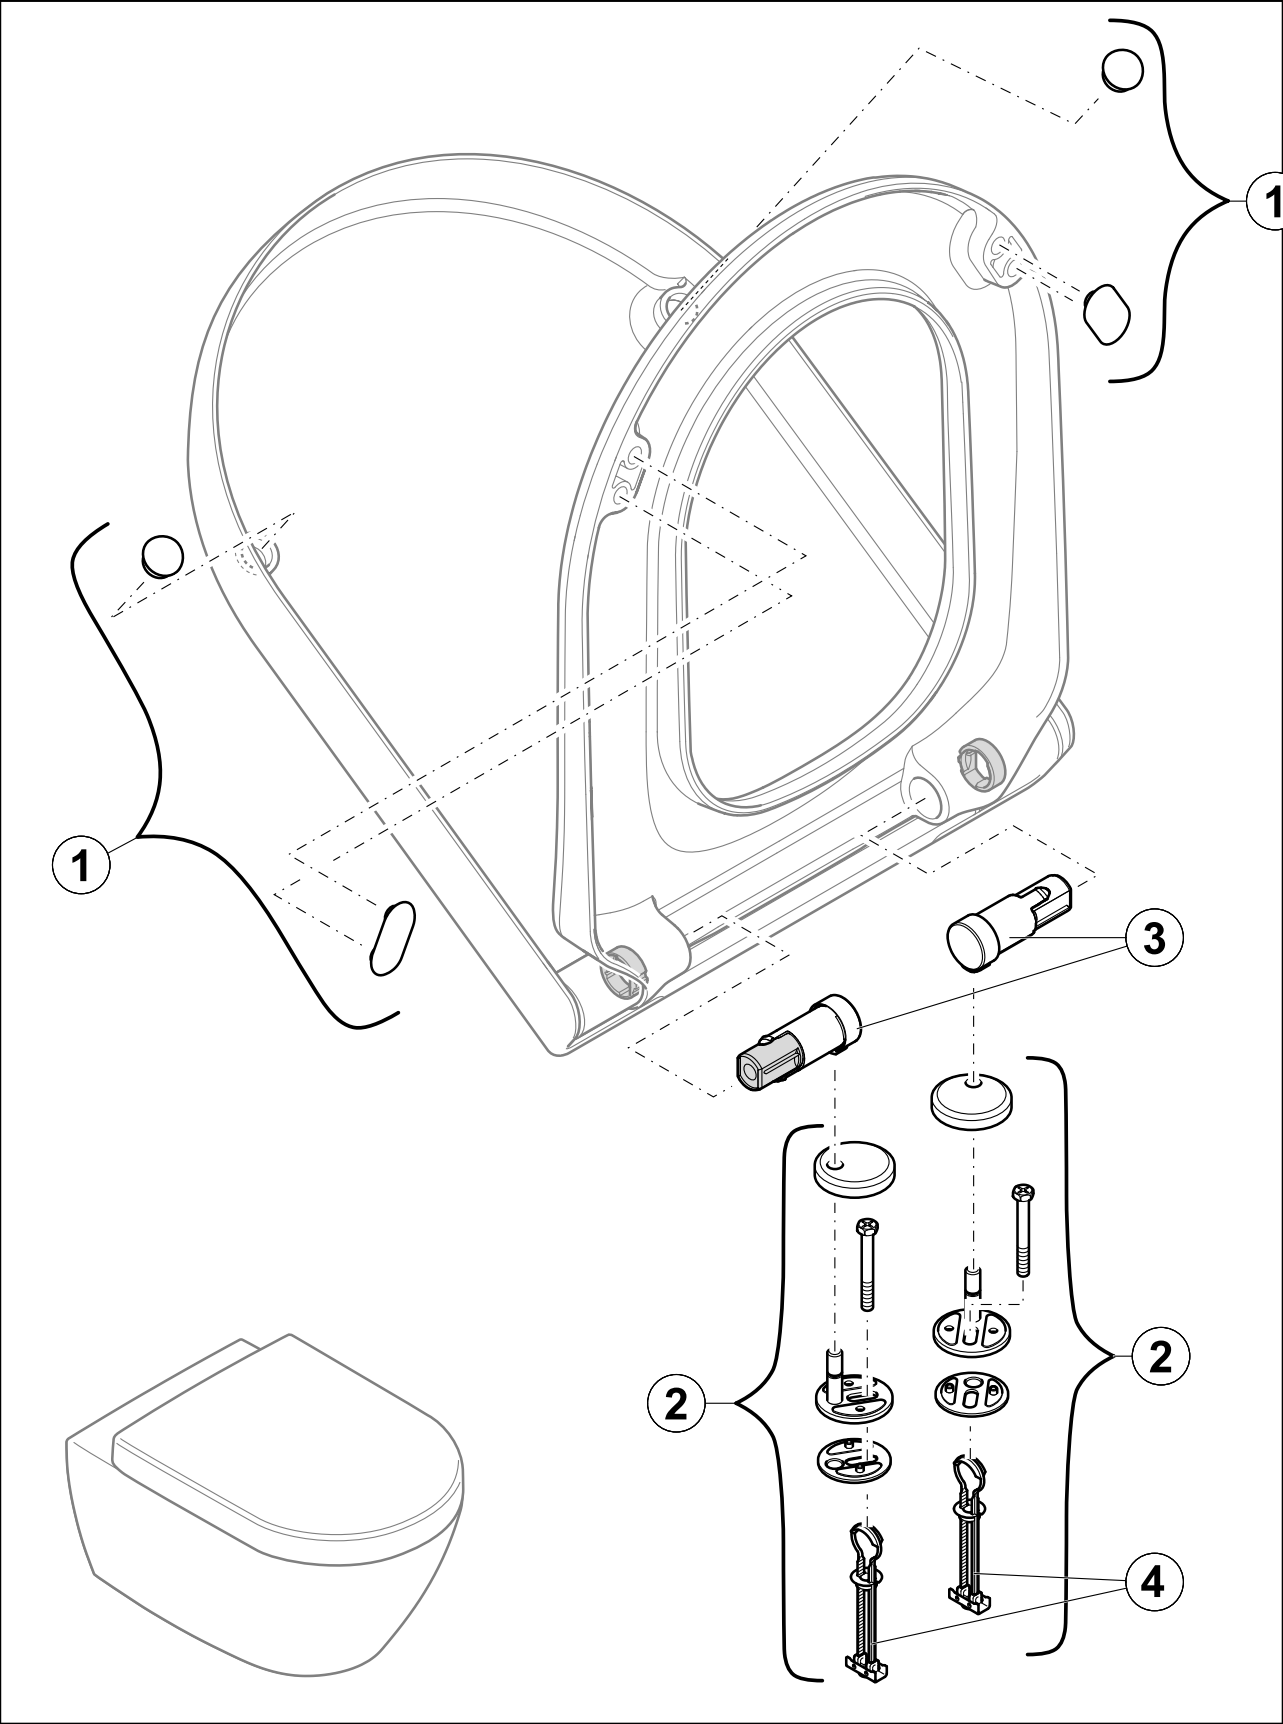

TOILET ARCHITECTURA

PRODUCT INFORMATION

1. POSITION

| | |
|---|--|
| Article number | 9M66S201 |
| Article title | Villeroy & Boch Architectura Toilet seat and cover Compact, with automatic lowering mechanism (SoftClosing), with removable seat (QuickRelease), White Alpin |
| Product designation | Toilet seat and cover Compact |
| Collection | Architectura |
| Scope of delivery | 1 x toilet seat and cover |
| Length in mm | 415 |
| Width in mm | 360 |
| Height in mm | 55 |
| Weight in kg | 2,66 |
| Innovative flushing technology (with TwistFlush) | No |
| Innovative flushing technology (with TwistFlush[e ³]) | No |
| Function | <ul style="list-style-type: none"> • with automatic lowering mechanism (SoftClosing) • with removable seat (QuickRelease) |
| Material | Duroplast |
| Surface | glossy |
| Colour name | White Alpin |
| EAN number | 4051202167974 |

COLOUR

COLOUR DESIGNATION

White Alpin

EXPLOSION DRAWINGS

BILL OF MATERIALS

| No. | Article No. | Description | Quantity |
|-----|-------------|-----------------|----------|
| 1 | 92208100 | Buffer set | 1 |
| 2 | 92205561 | Hinge set | 1 |
| 3 | 92189600 | Hinge fastening | 1 |