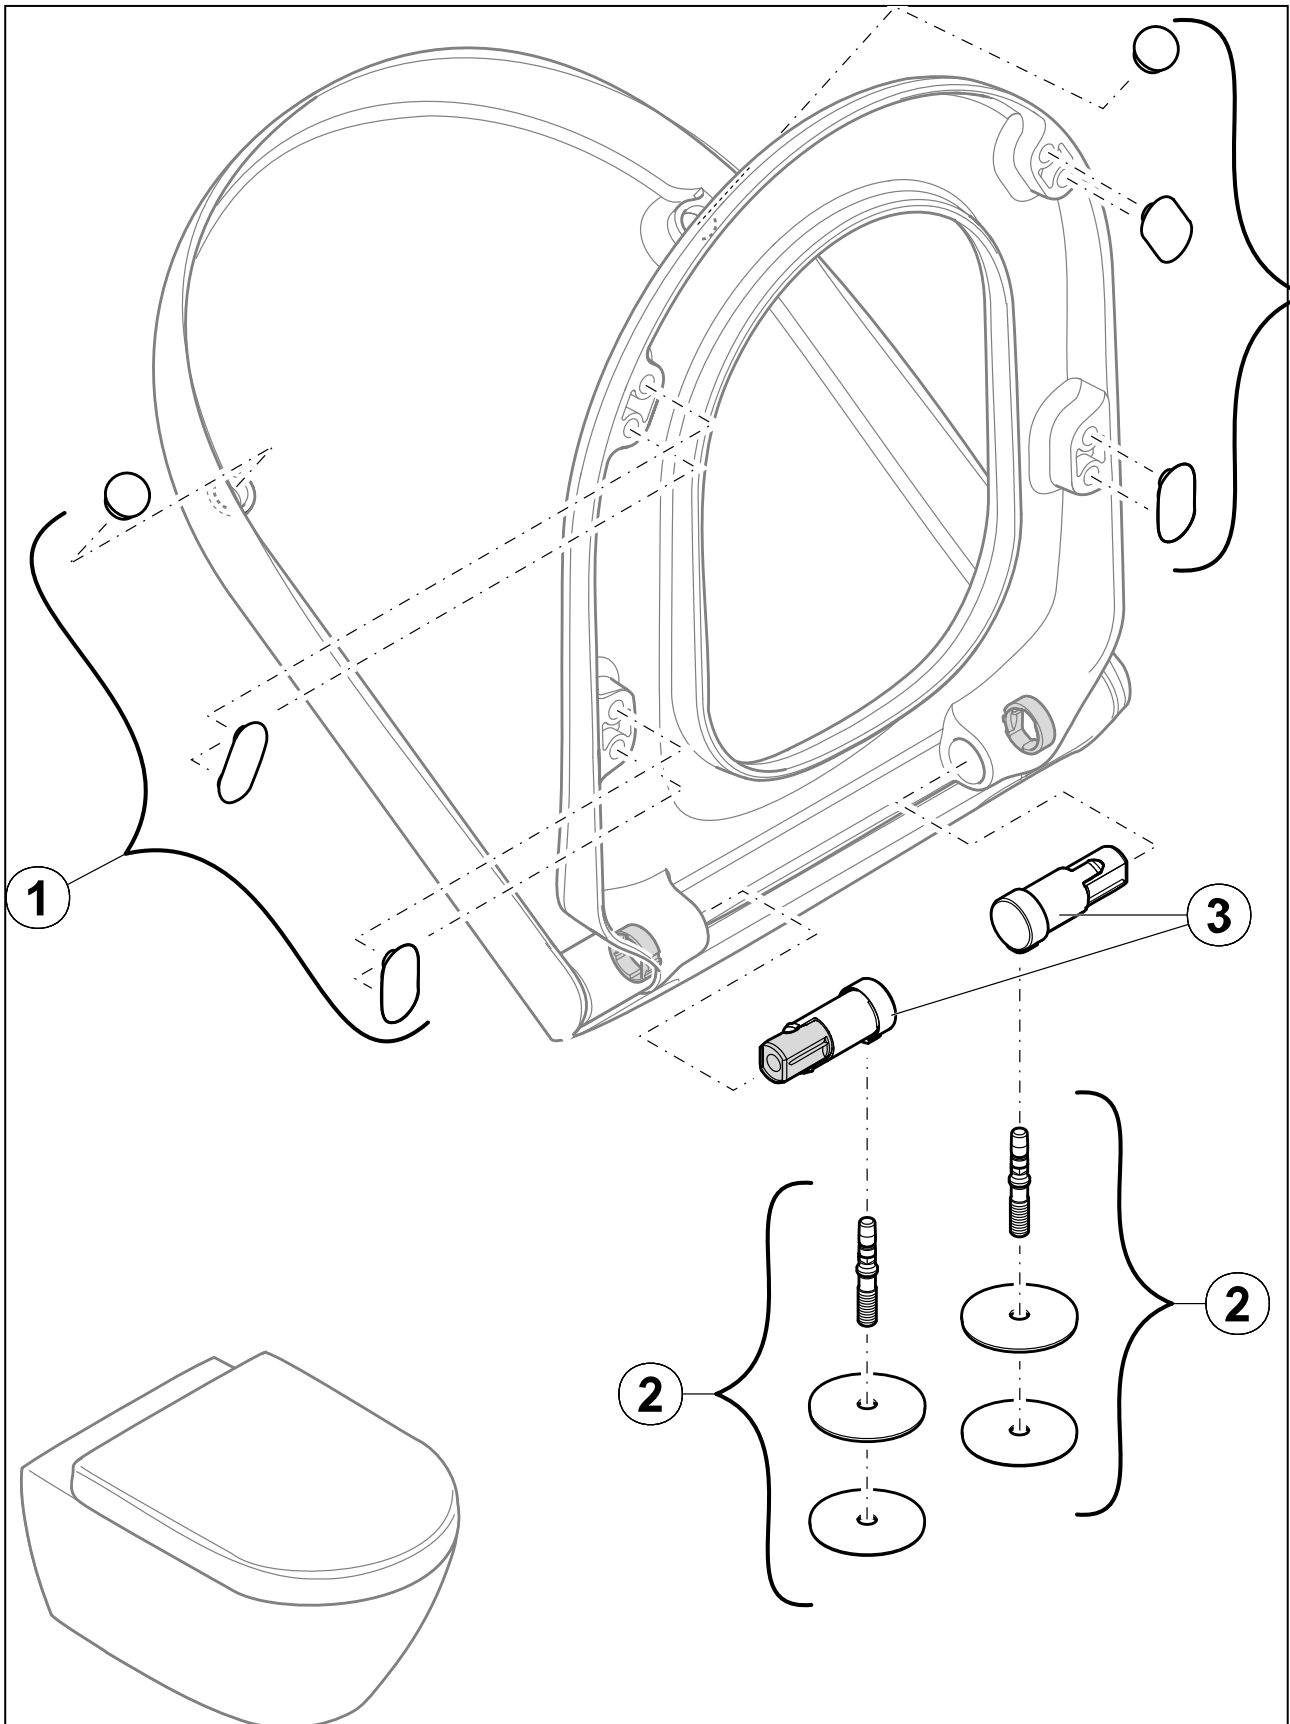

#### 1. POSITION

<b>Article number</b>	<b>9M68S101</b>
Article title	Villeroy & Boch Subway 2.0 Toilet seat and cover, with automatic lowering mechanism (SoftClosing), with removable seat (QuickRelease), White Alpin
Product designation	Toilet seat and cover
Collection	Subway 2.0
Scope of delivery	1 x toilet seat and cover
Length in mm	459
Width in mm	375
Height in mm	60
Weight in kg	2,99
Innovative flushing technology (with TwistFlush)	No
Innovative flushing technology (with TwistFlush[e <sup>3</sup> ])	No
Function	<ul style="list-style-type: none"> <li>• with automatic lowering mechanism (SoftClosing)</li> <li>• with removable seat (QuickRelease)</li> </ul>
Material	Duroplast
Surface	glossy
Colour name	White Alpin
EAN number	4051202033705

#### COLOUR DESIGNATION

White Alpin

EXPLOSION DRAWINGS

**BILL OF MATERIALS**

No.	Article No.	Description	Quantity
1	92208100	Buffer set	1
2	92222461	Hinge set	1
3	92229100	SoftClosing set	1