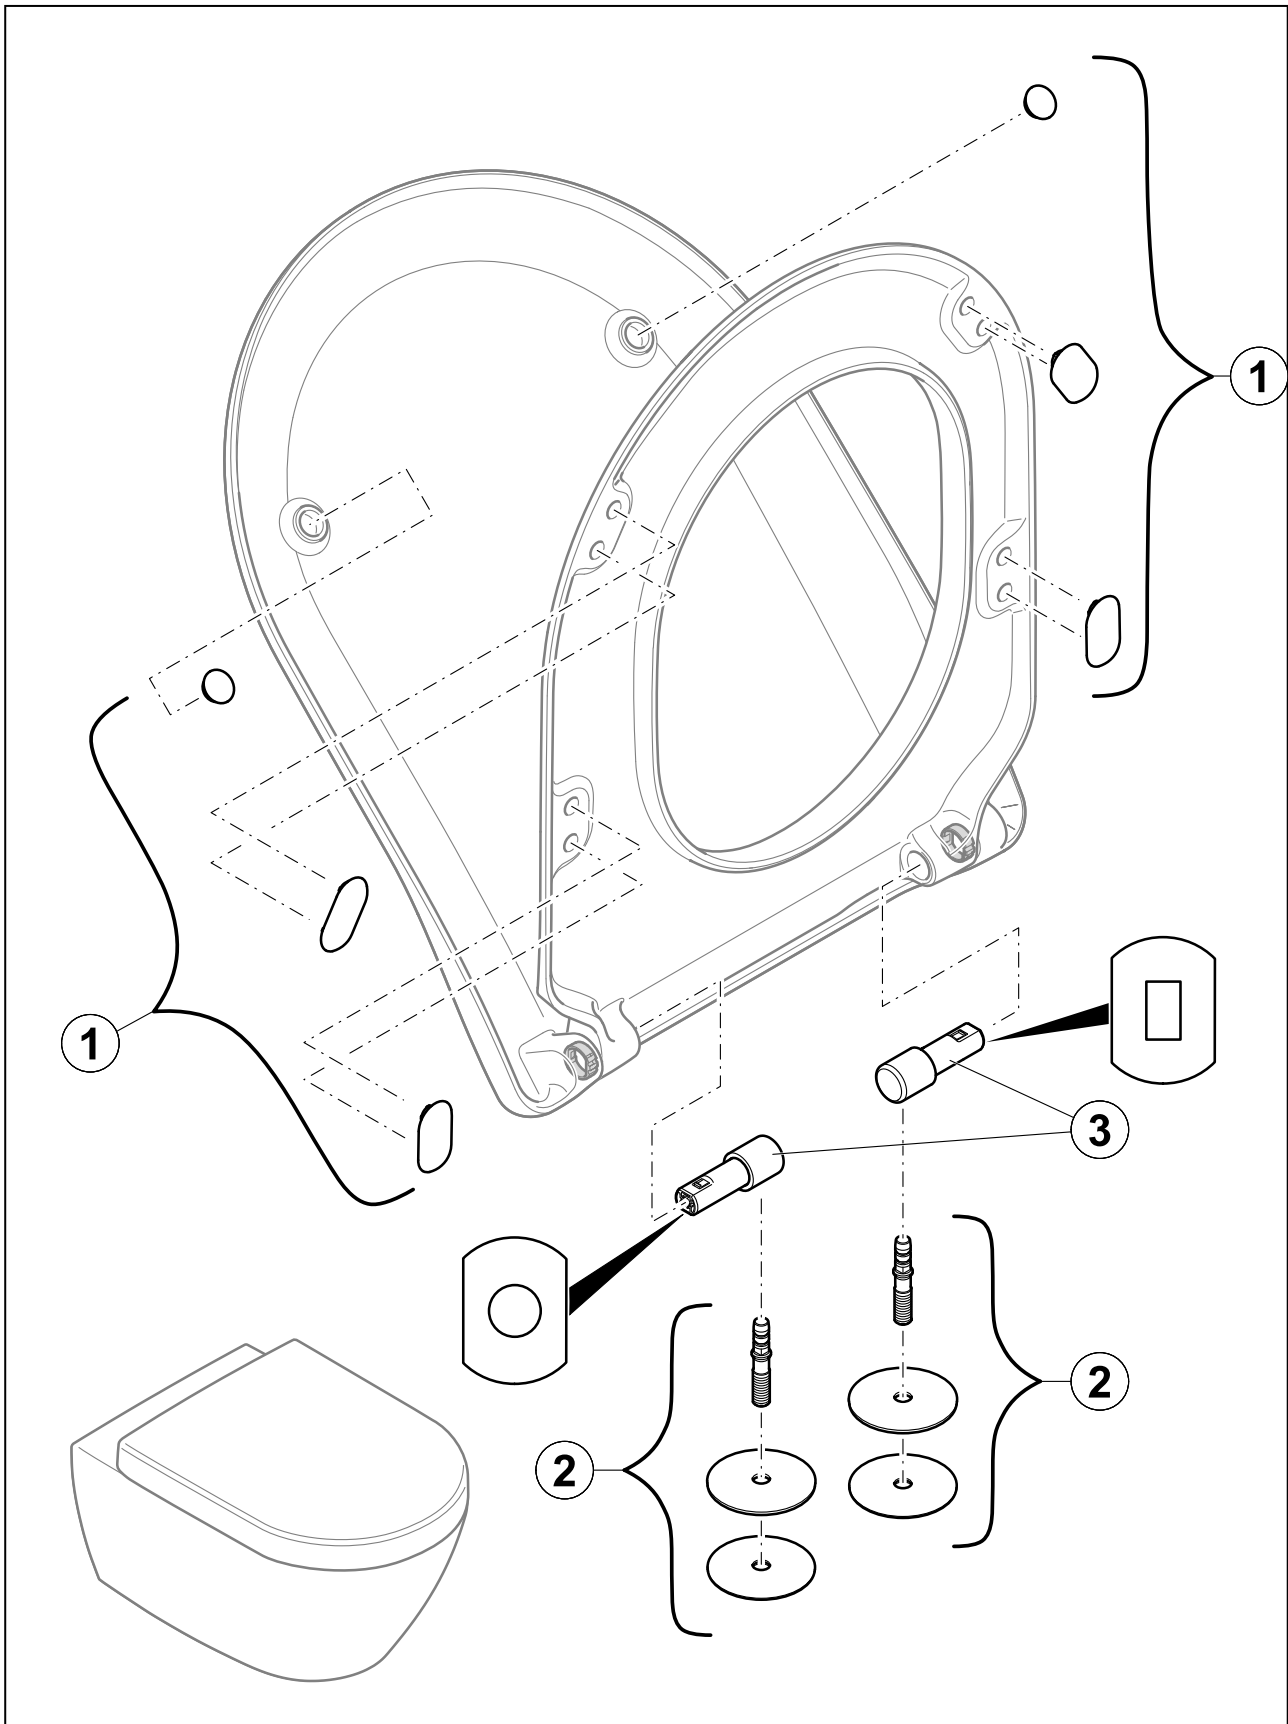

#### 1. POSITION

|   |   |
|---|---|
| <b>Article number</b>   | <b>9M78S101</b>   |
| Article title   | Villeroy & Boch Subway 2.0 Toilet seat and cover SlimSeat, with automatic lowering mechanism (SoftClosing), with removable seat (QuickRelease), White Alpin |
| Product designation   | Toilet seat and cover SlimSeat  |
| Collection  | Subway 2.0  |
| Scope of delivery   | 1 x toilet seat and cover   |
| Length in mm  | 439   |
| Width in mm   | 374   |
| Height in mm  | 43  |
| Weight in kg  | 2,82  |
| Innovative flushing technology (with TwistFlush)                  | No  |
| Innovative flushing technology (with TwistFlush[e <sup>3</sup> ]) | No  |
| Function  | <ul style="list-style-type: none"> <li>• with automatic lowering mechanism (SoftClosing)</li> <li>• with removable seat (QuickRelease)</li> </ul>           |
| Material  | Duroplast   |
| Surface   | glossy  |
| Colour name   | White Alpin   |
| EAN number  | 4051202264116   |

#### COLOUR DESIGNATION

White Alpin

EXPLOSION DRAWINGS

**BILL OF MATERIALS**

| No. | Article No. | Description     | Quantity |
|-----|-------------|-----------------|----------|
| 1   | 92248600    | Buffer set      | 1        |
| 2   | 92247461    | Hinge set       | 1        |
| 3   | 92247700    | SoftClosing set | 1        |