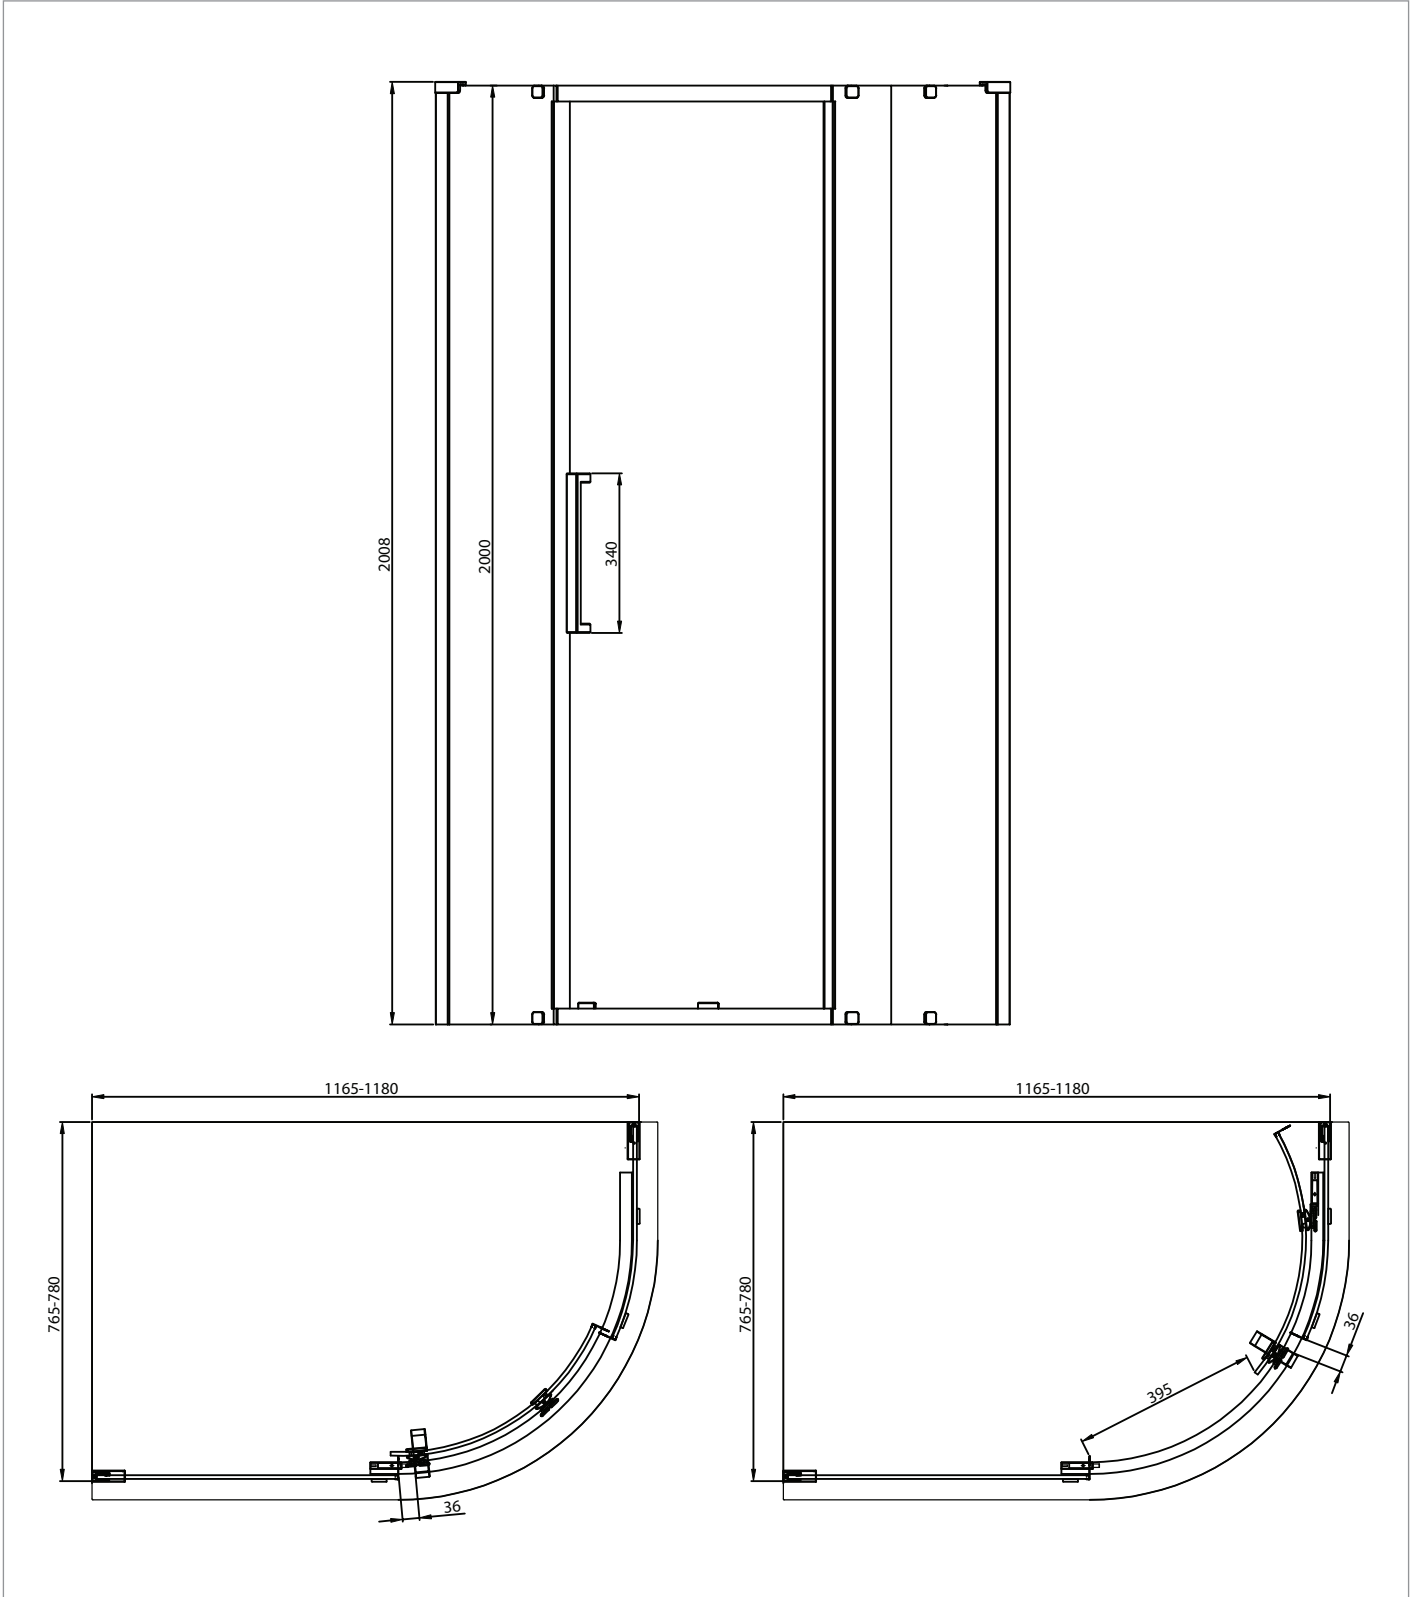

## DESCRIPTION

Asura 8mm Quadrant Single Door  
A 1200 x 800 Fixed Panels Polished  
Stainless

CATEGORY	Showering
WARRANTY DETAILS	Lifetime
COLOUR	Polished Stainless Steel
FINISH APPLICATION	Polished
PRIMARY MATERIAL	Glass
SECONDARY MATERIAL	304 Stainless Steel
INSTALL TYPE	Wall Mounted
PRODUCT WIDTH MM	1165
PRODUCT HEIGHT MM	2000
PRODUCT LENGTH MM	765
PRODUCT NET WEIGHT KG	44
STANDARDS	EN14428

HANDING SHOWERING	Universal
GLASS THICKNESS	8mm
EASY CLEAN	Yes
MAGNETIC DOOR STRIPS	No
POWER SHOWER PROOF	Yes
NUMBER OF DOORS	0
SOFT CLOSING DOORS	Yes
SAFETY GLASS	Yes
REMOVABLE SEALS	Yes
QUICK RELEASE ROLLERS	Yes
WET ROOM COMPATIBLE	Yes
DOOR A INFORMATION	Quadrant Door
DOOR OPENING	395

## TECHNICAL DIMENSIONS

Dimensions in mm unless otherwise specified.

Tolerances (per material type) apply.