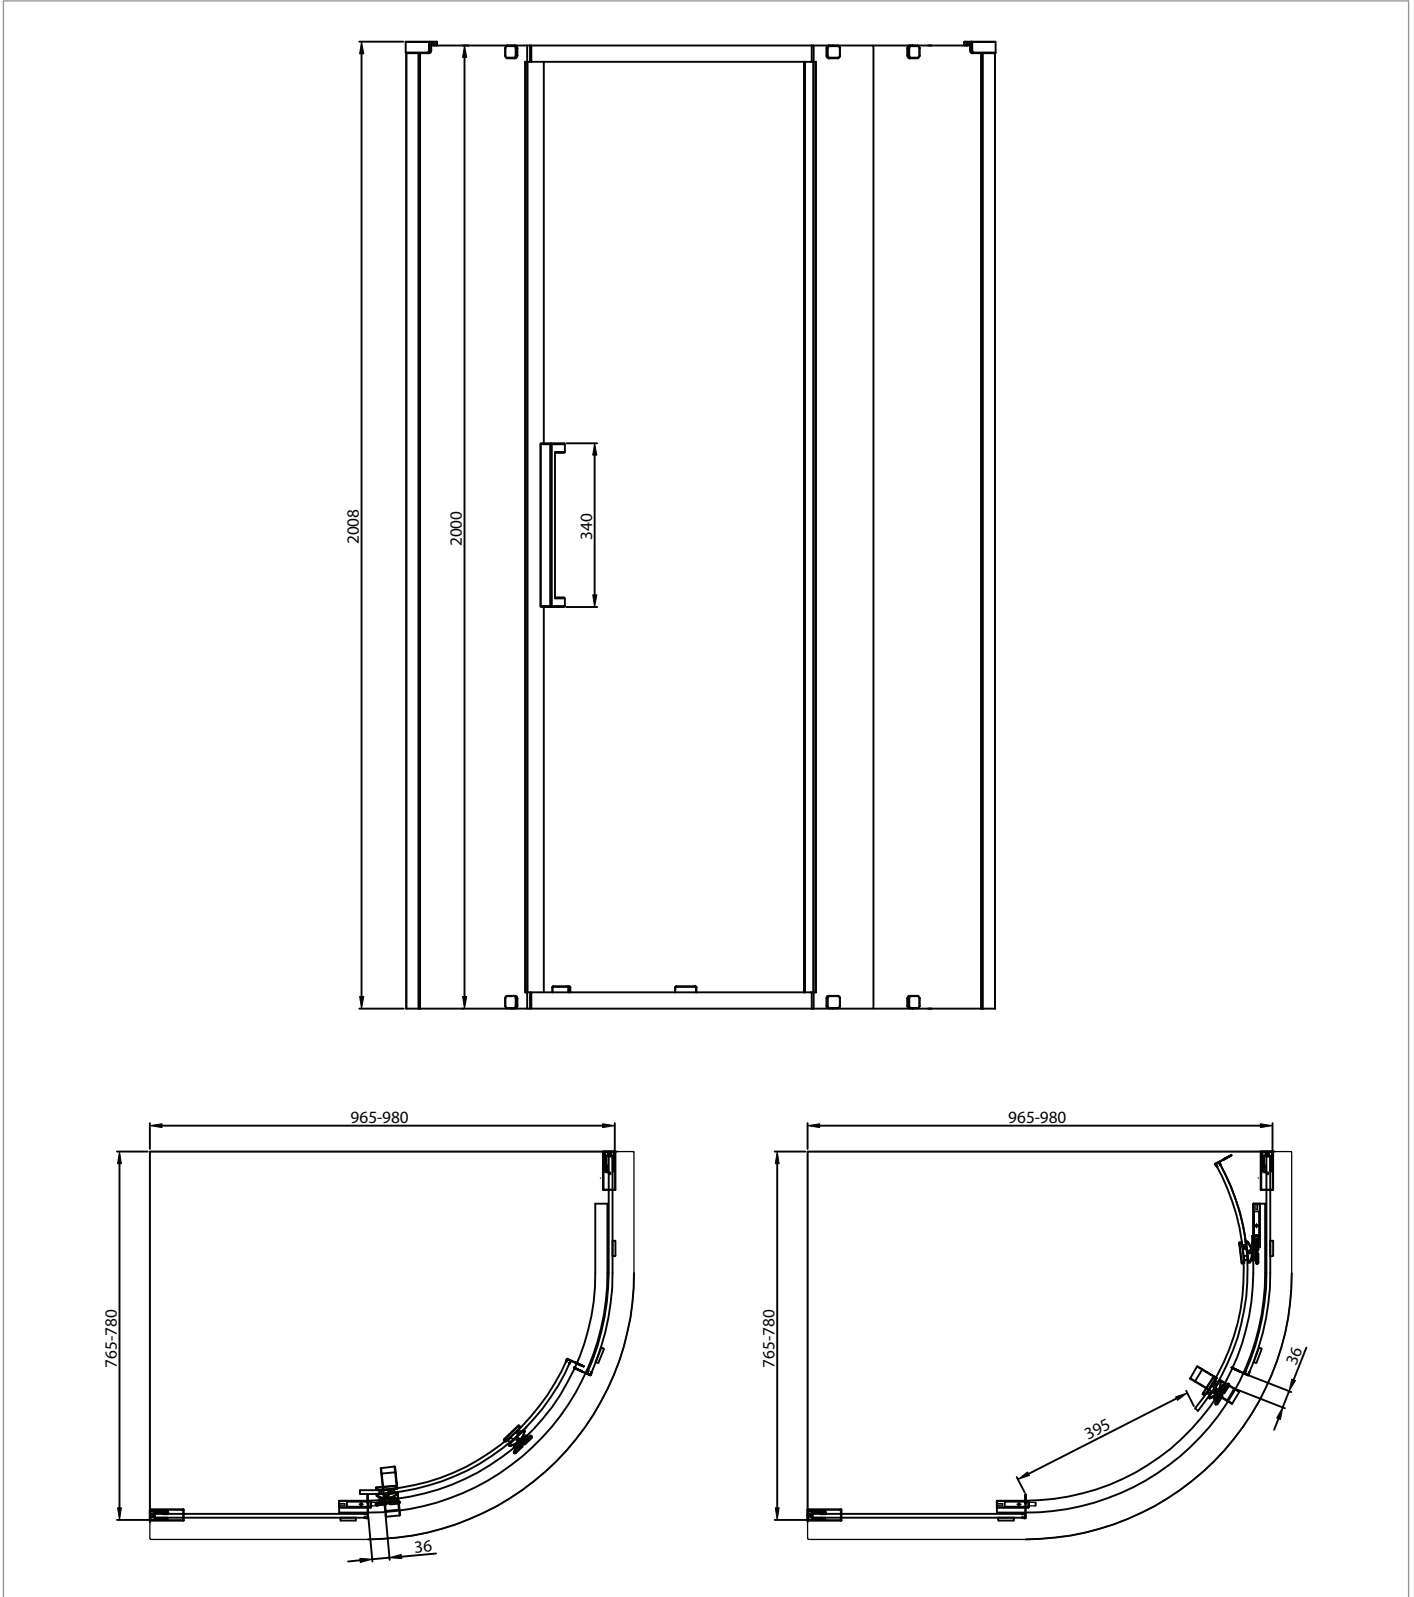

## DESCRIPTION

Asura 8mm Quadrant Single Door  
A 1000 x 800 Fixed Panels Polished  
Stainless

CATEGORY	Showering
WARRANTY DETAILS	Lifetime
COLOUR	Polished Stainless Steel
FINISH APPLICATION	Polished
PRIMARY MATERIAL	Glass
SECONDARY MATERIAL	304 Stainless Steel
INSTALL TYPE	Wall Mounted
PRODUCT WIDTH MM	965
PRODUCT HEIGHT MM	2000
PRODUCT LENGTH MM	765
PRODUCT NET WEIGHT KG	37
STANDARDS	EN14428

## TECHNICAL DIMENSIONS

Dimensions in mm unless otherwise specified.

Tolerances (per material type) apply.

## DESCRIPTION

Asura 8mm Quadrant Single Door  
A 1200 x 800 Fixed Panels Polished  
Stainless

CATEGORY	Showering
WARRANTY DETAILS	Lifetime
COLOUR	Polished Stainless Steel
FINISH APPLICATION	Polished
PRIMARY MATERIAL	Glass
SECONDARY MATERIAL	304 Stainless Steel
INSTALL TYPE	Wall Mounted
PRODUCT WIDTH MM	1165
PRODUCT HEIGHT MM	2000
PRODUCT LENGTH MM	765
PRODUCT NET WEIGHT KG	44
STANDARDS	EN14428