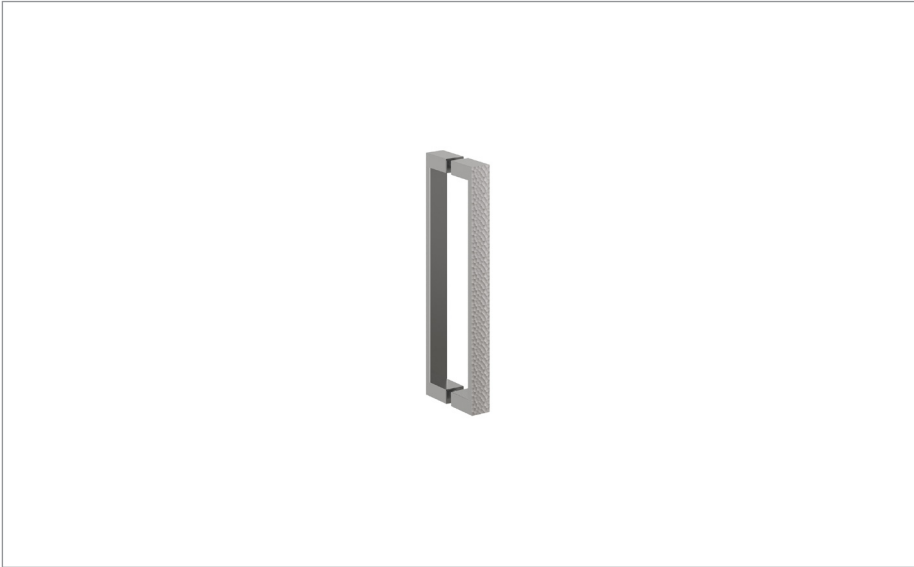

PRODUCT DATA SHEET

PRODUCT CODE

AUHAMMEREDV

RANGE

Asura

DESCRIPTION

Asura 8mm Hammered Handle
Brushed Stainless

WEBSITE LINK [Click Here](#)

CATEGORY	Showering
WARRANTY DETAILS	5 Years
COLOUR	Stainless Steel Effect
FINISH APPLICATION	PVD
PRIMARY MATERIAL	304 Stainless Steel
PRODUCT WIDTH MM	30
PRODUCT HEIGHT MM	340
PRODUCT DEPTH MM	90
PRODUCT NET WEIGHT KG	0.9

WET ROOM COMPATIBLE	Yes