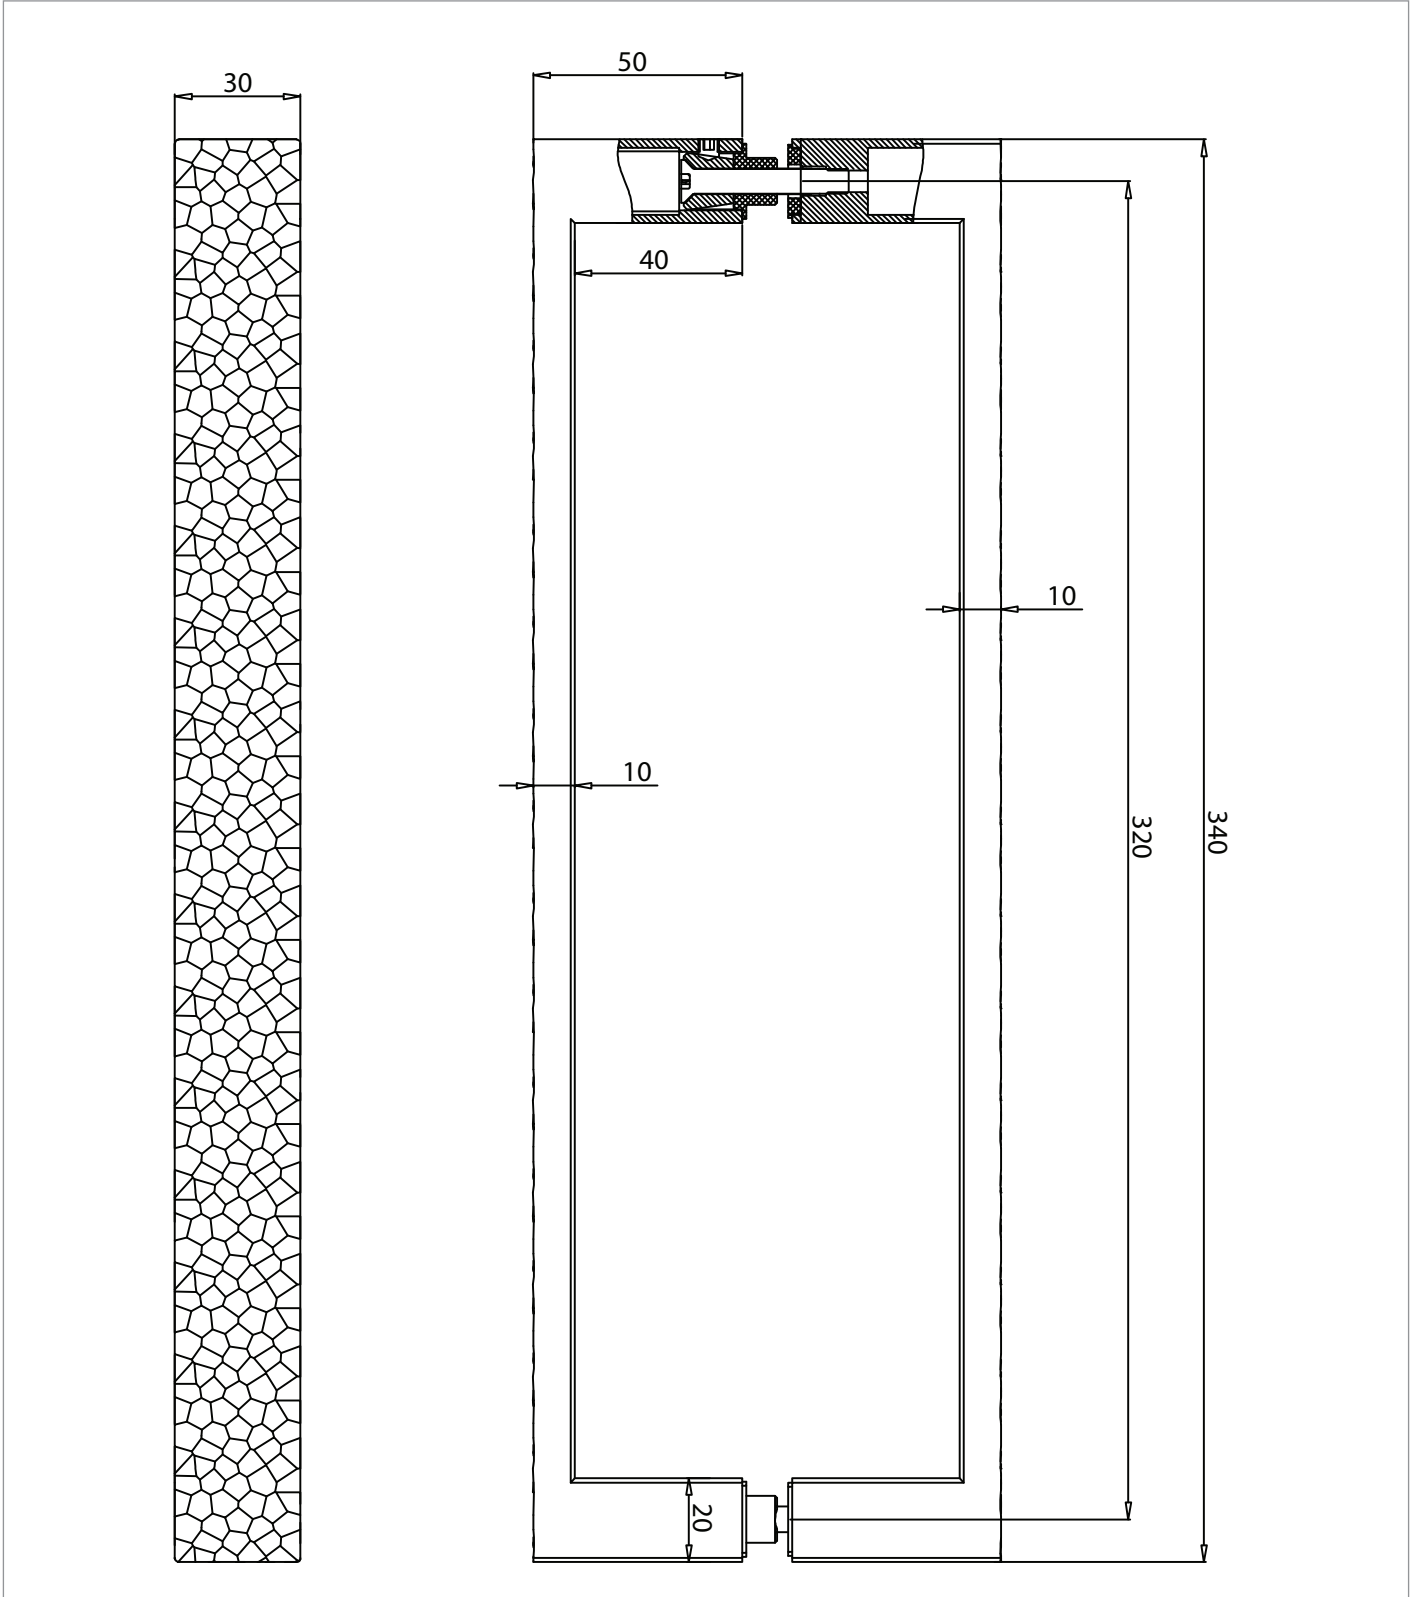

TECHNICAL DIMENSIONS

Dimensions in mm unless otherwise specified.

Tolerances (per material type) apply.