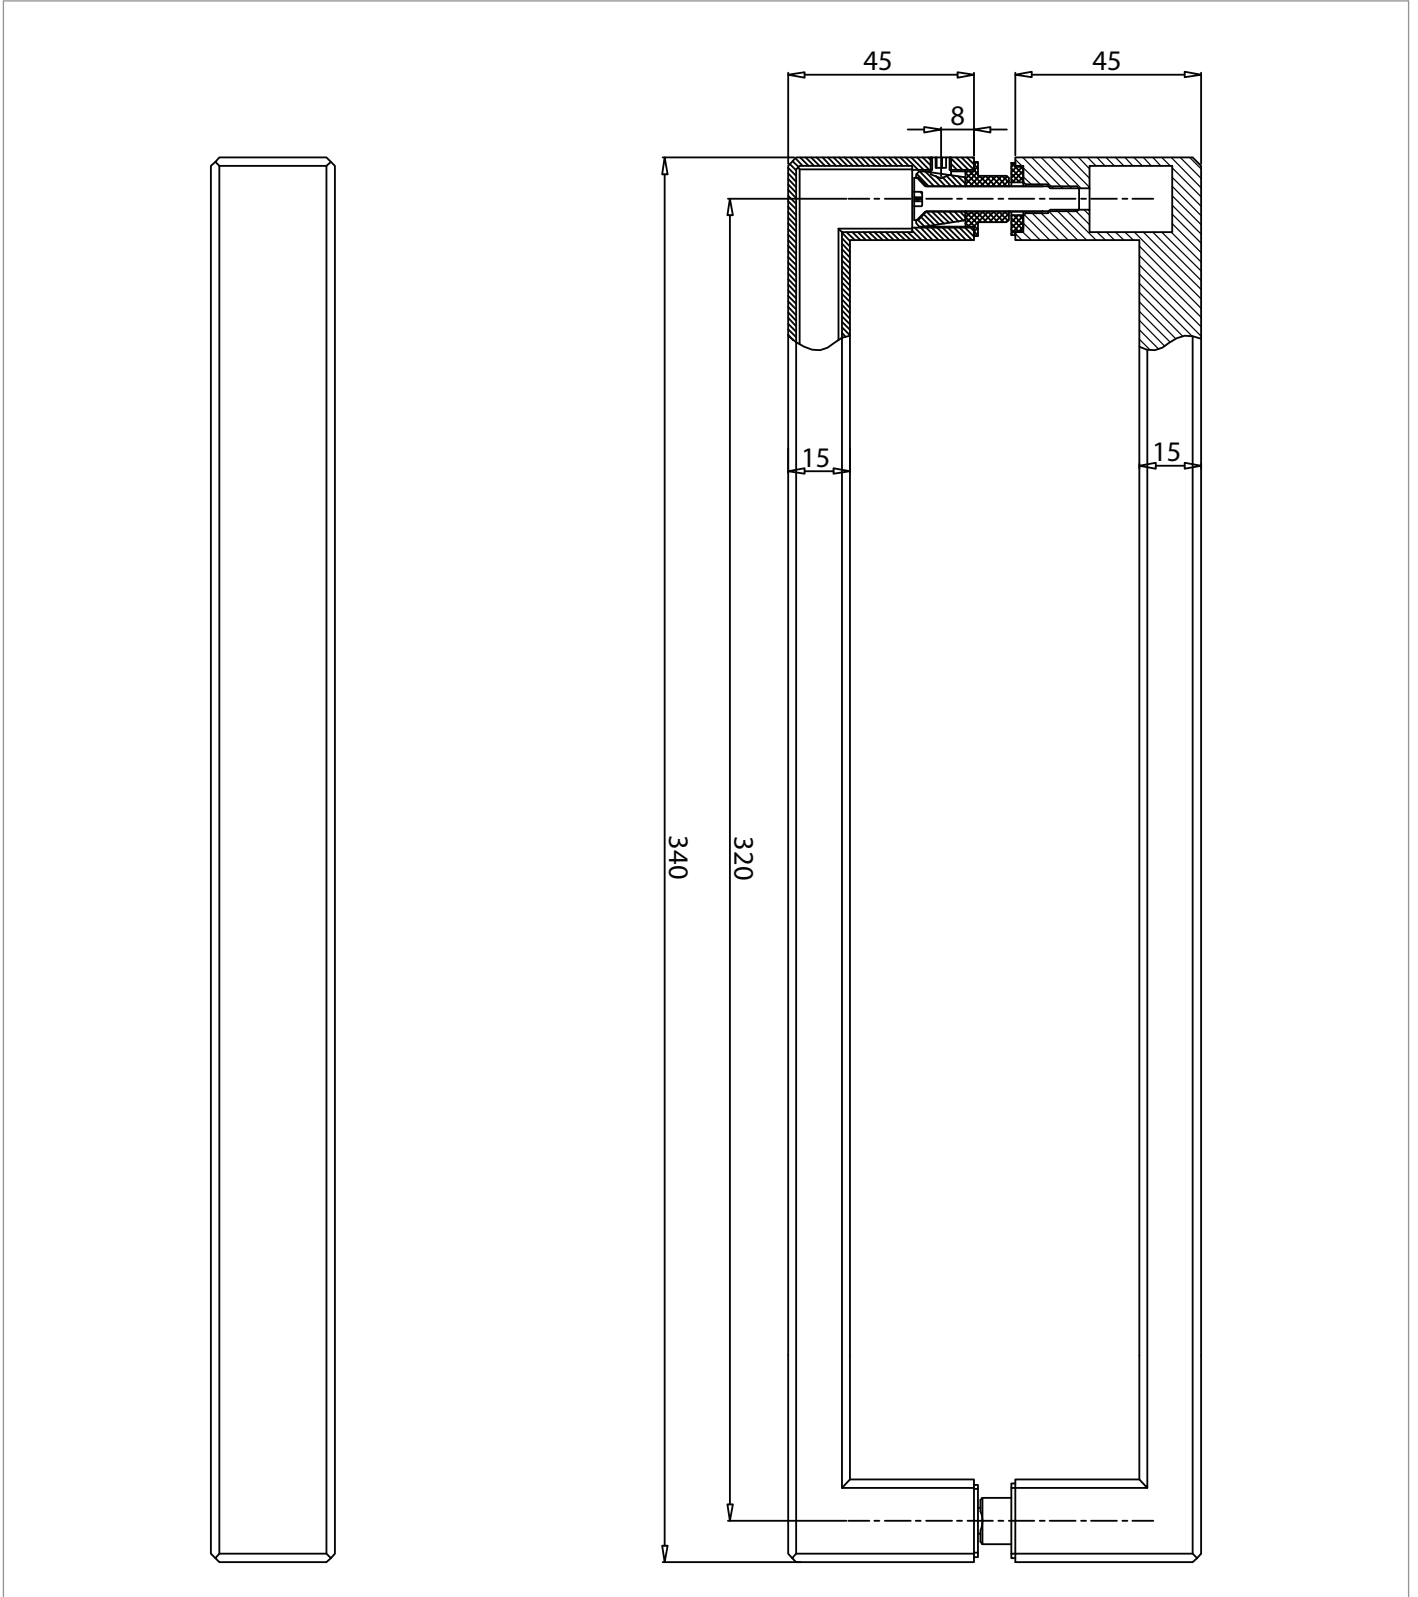

CATEGORY	Showering
WARRANTY DETAILS	5 Years
COLOUR	Polished Stainless Steel
FINISH APPLICATION	Polished
PRIMARY MATERIAL	304 Stainless Steel
PRODUCT WIDTH MM	30
PRODUCT HEIGHT MM	340
PRODUCT DEPTH MM	90
PRODUCT NET WEIGHT KG	0.9

WEBSITE LINK [Click Here](#)

CATEGORY	Showering
WARRANTY DETAILS	5 Years
COLOUR	Stainless Steel Effect
FINISH APPLICATION	PVD
PRIMARY MATERIAL	304 Stainless Steel
PRODUCT WIDTH MM	30
PRODUCT HEIGHT MM	340
PRODUCT DEPTH MM	90
PRODUCT NET WEIGHT KG	0.9

WEBSITE LINK [Click Here](#)

CATEGORY	Showering
WARRANTY DETAILS	5 Years
COLOUR	Polished Stainless Steel
FINISH APPLICATION	Polished
PRIMARY MATERIAL	304 Stainless Steel
PRODUCT WIDTH MM	30
PRODUCT HEIGHT MM	340
PRODUCT DEPTH MM	90
PRODUCT NET WEIGHT KG	0.9

WET ROOM COMPATIBLE	Yes
---------------------	-----

TECHNICAL DIMENSIONS

Dimensions in mm unless otherwise specified.

Tolerances (per material type) apply.

SPARES LIST

Only the parts labelled are available as spares.