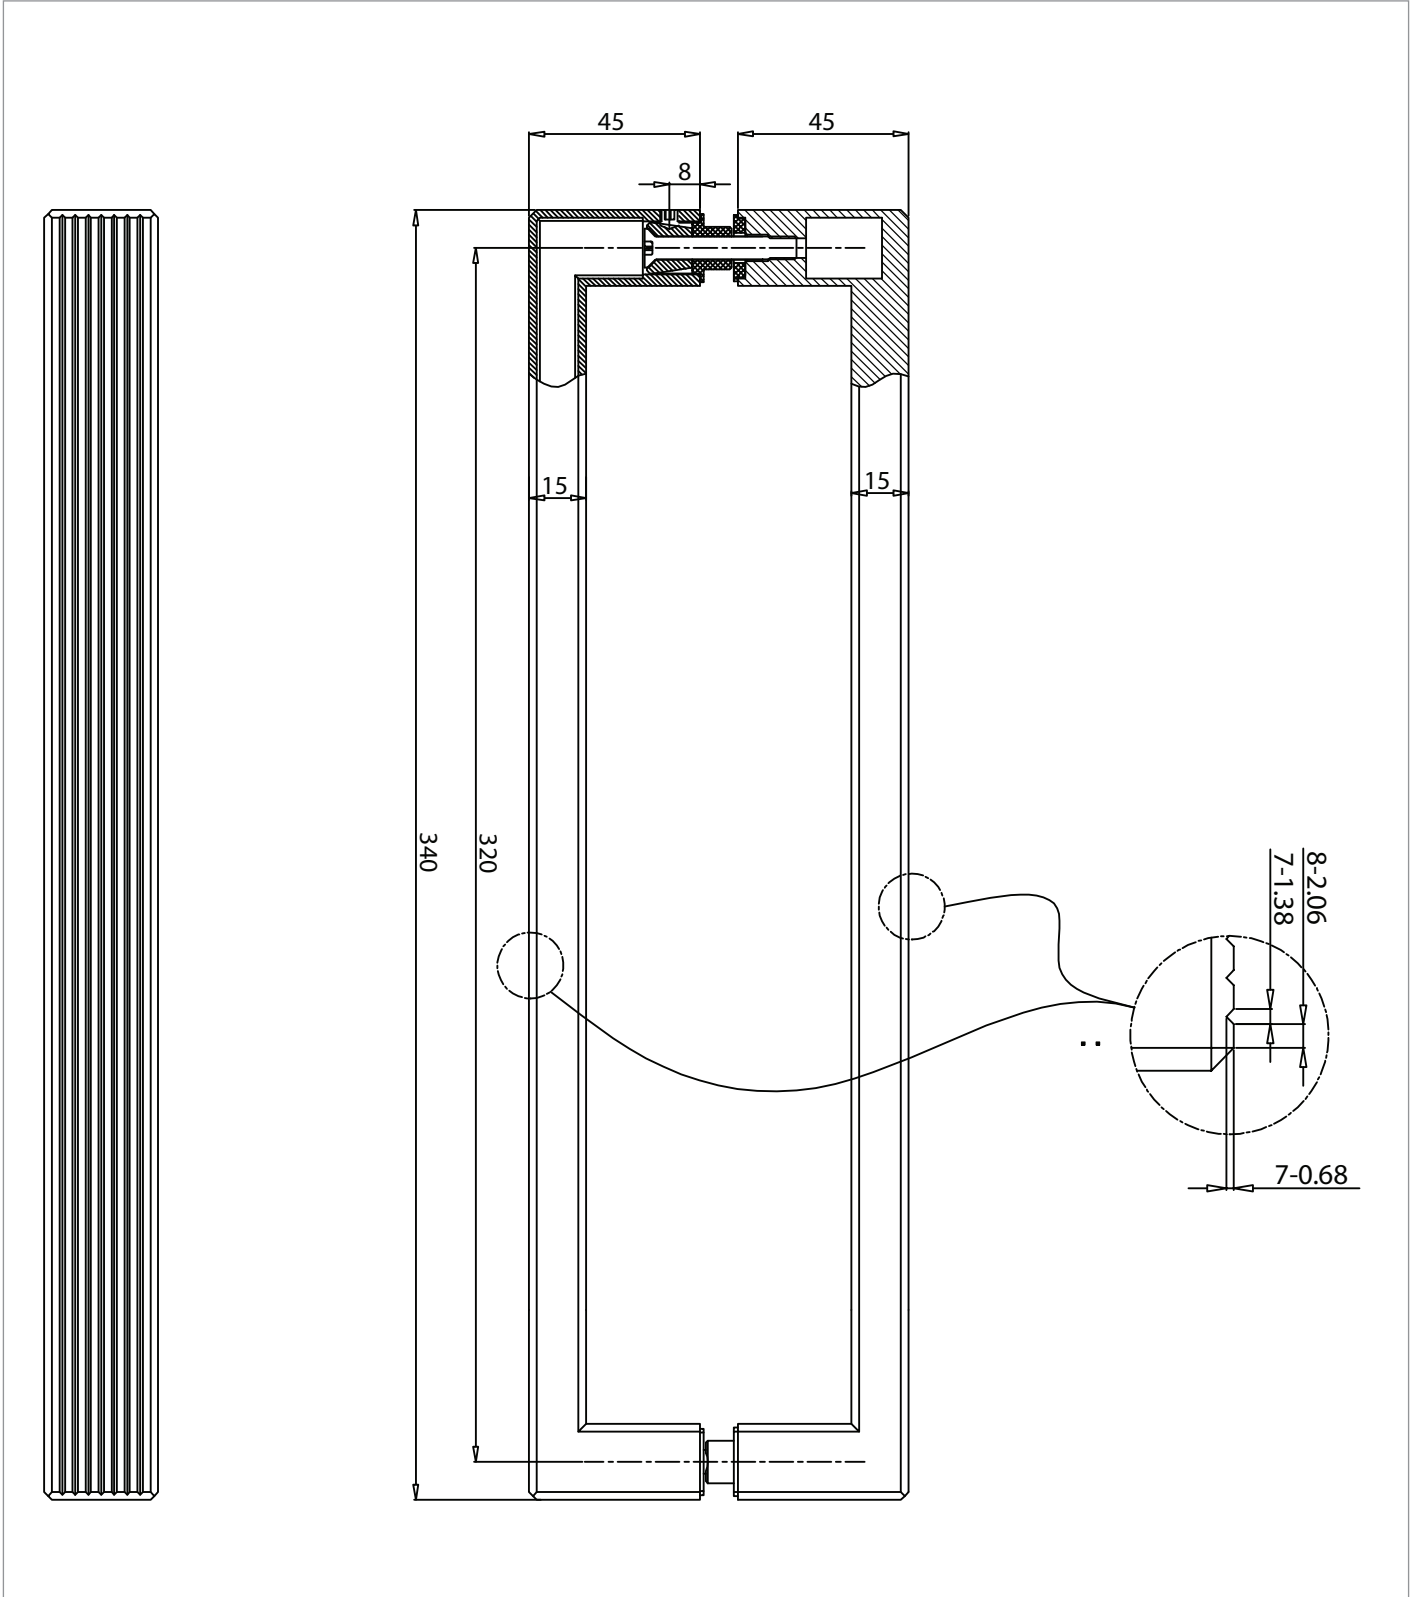

TECHNICAL DIMENSIONS

Dimensions in mm unless otherwise specified.

Tolerances (per material type) apply.