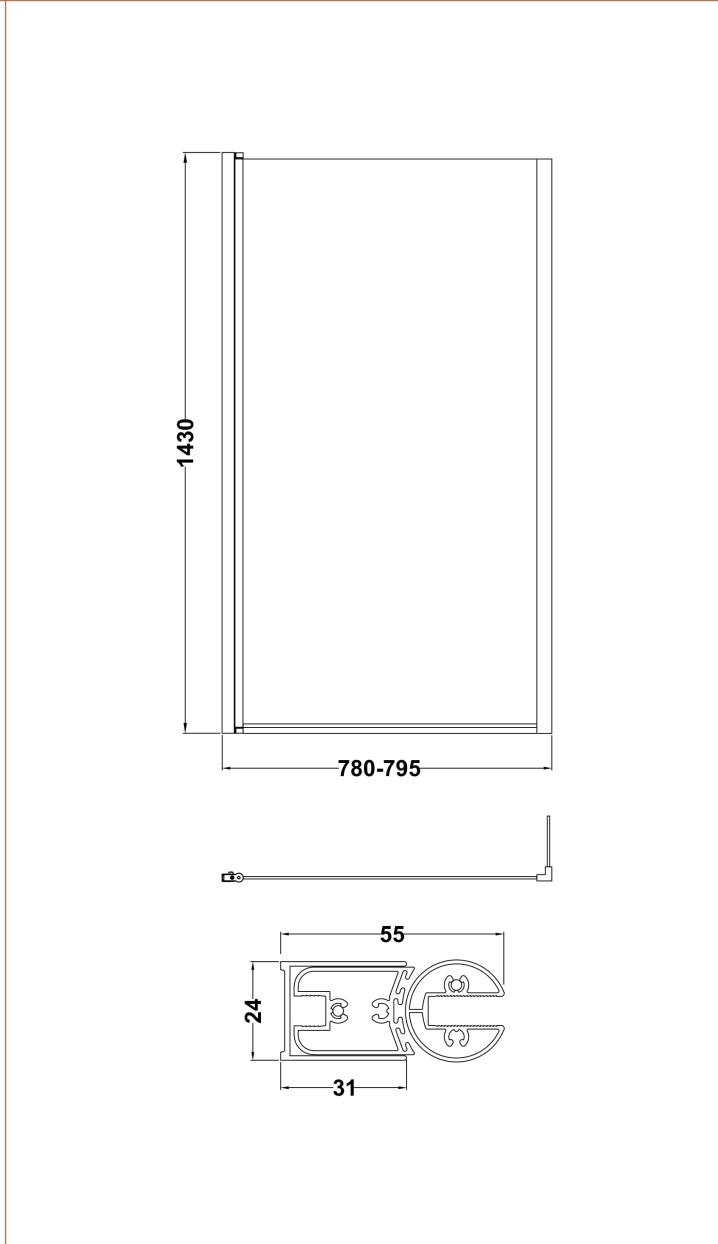

Sales Code: NSBS7BP

Description: Sq Shower Screen, Fixed Return (6)

Product Dimensions

Height (mm):	1430
Width (mm):	795
Depth (mm):	150
Nett Weight (kg):	18.7

Packaging Dimensions

Height (mm):	55
Width (mm):	840
Length (mm):	1460
Gross Weight (kg):	18.7

Packaging Data

Box Colour:	Brown Cardboard Box - Printed
Box Qty:	
Label Size:	x
Label Colour:	Not Applicable
Label Qty:	

Outer Box Dimensions (If Applicable)

Height (mm):	
Width (mm):	
Depth (mm):	
Length (mm):	
Gross Weight (kg):	
Barcode:	5056211883784

Product Details

Country of Origin:	China
Fitting Instruction:	No
CE & UKCA:	Yes
Profile Material:	Aluminium
Profile Finish:	Matt Black
Adjustments (mm):	780mm - 795mm
Entry Width (mm):	
Swing In Dim (mm):	777mm
Swing Out Dim (mm):	777mm
Radius (mm):	Not Applicable
Glass Thickness (mm):	6
Easy Fit:	Not Applicable
Easy Clean:	No
Handle Style:	Not Applicable
Handle Material:	Not Applicable
Enclosure Design:	Not Applicable
Wheel Type:	Not Applicable
Support Bar Included:	Support Bar Not Included
Extras:	None