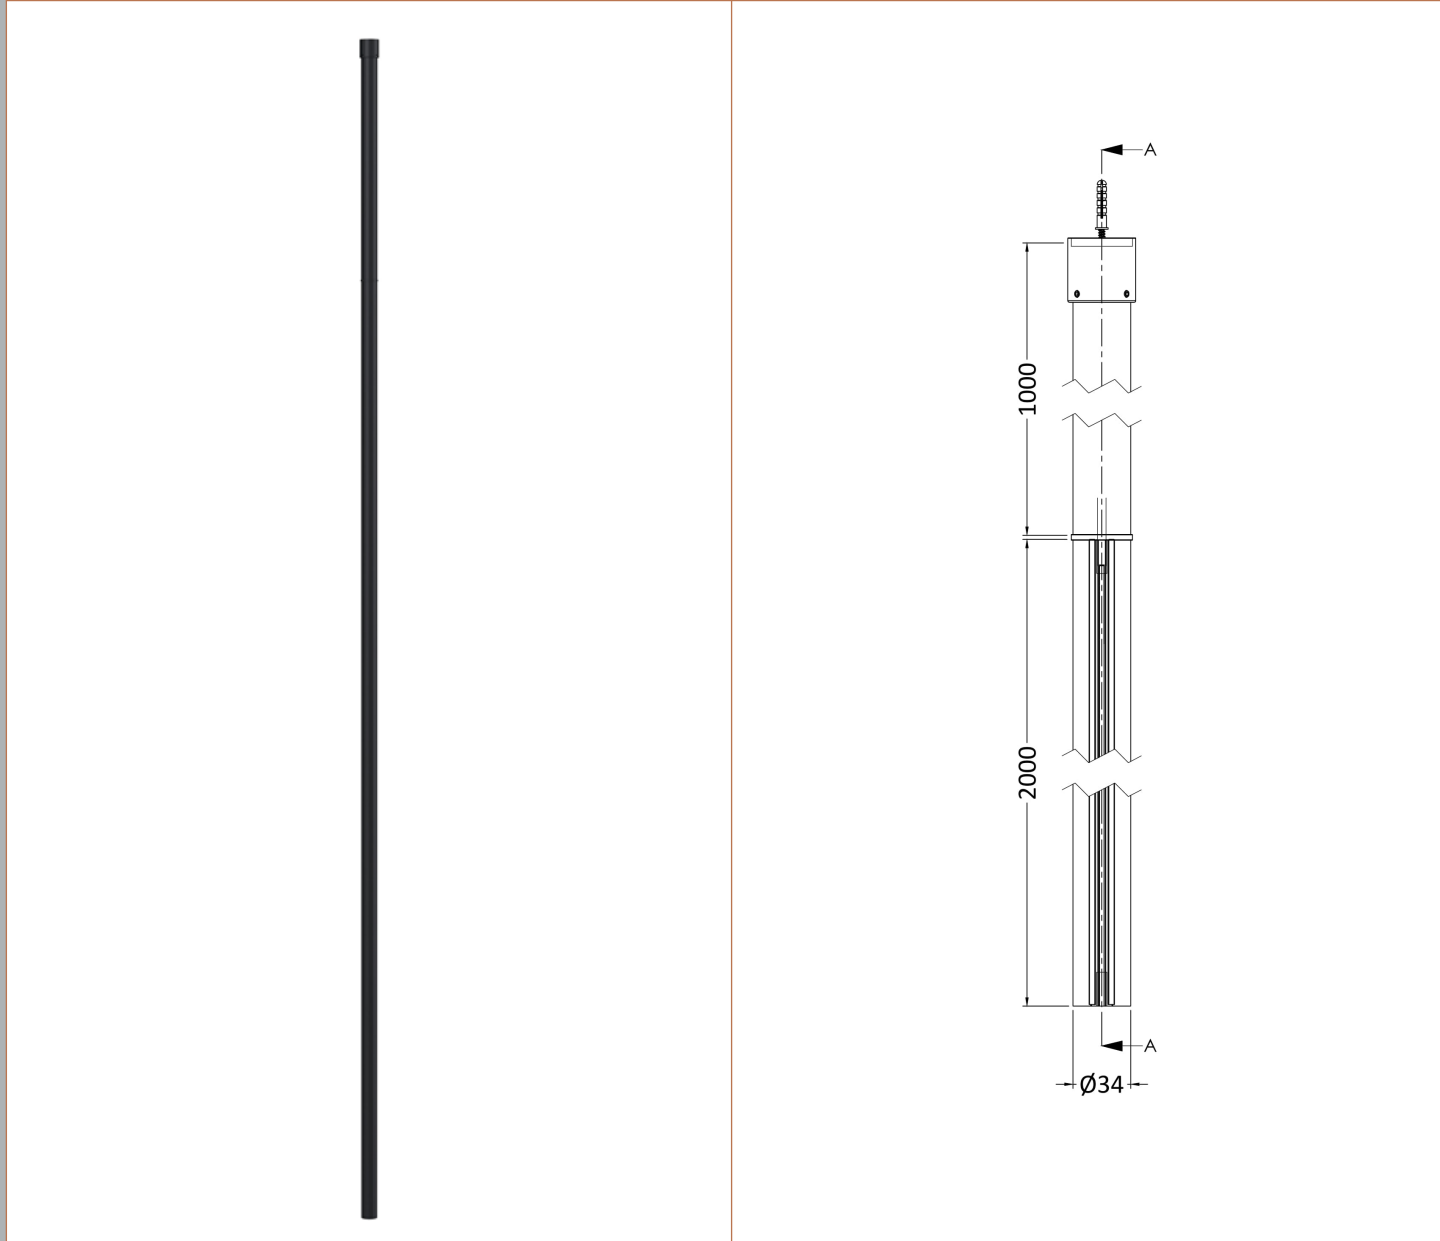

Sales Code: WRSF002

Description: 2/1M Wetroom Screen Ceiling Post Chrome

Product Dimensions

Height (mm):	3000
Width (mm):	34
Depth (mm):	34
Nett Weight (kg):	3

Packaging Dimensions

Height (mm):	2030
Width (mm):	80
Length (mm):	35
Gross Weight (kg):	3

Packaging Data

Box Colour:	Brown Cardboard Box - Printed
Box Qty:	1
Label Size:	100 x 50
Label Colour:	White Label
Label Qty:	1

Outer Box Dimensions (If Applicable)

Height (mm):	
Width (mm):	
Depth (mm):	
Length (mm):	
Gross Weight (kg):	
Barcode:	5055275870457

Product Details

Country of Origin:	China
Fitting Instruction:	No
CE & UKCA:	N/A
Profile Material:	Aluminium
Profile Finish:	Chrome
Adjustments (mm):	N/A
Entry Width (mm):	N/A
Swing In Dim (mm):	N/A
Swing Out Dim (mm):	N/A
Radius (mm):	Not Applicable
Glass Thickness (mm):	
Easy Fit:	Not Applicable
Easy Clean:	Not Applicable
Handle Style:	Not Applicable
Handle Material:	Not Applicable
Enclosure Design:	Not Applicable
Wheel Type:	Not Applicable
Support Bar Included:	Support Bar Not Included
Extras:	None

Sales Code: WRSF006

Description: 2/1M Wetroom Screen Ceiling Post Black

Product Dimensions

Height (mm):	3000
Width (mm):	34
Depth (mm):	34
Nett Weight (kg):	3

Packaging Dimensions

Height (mm):	2030
Width (mm):	100
Length (mm):	70
Gross Weight (kg):	3