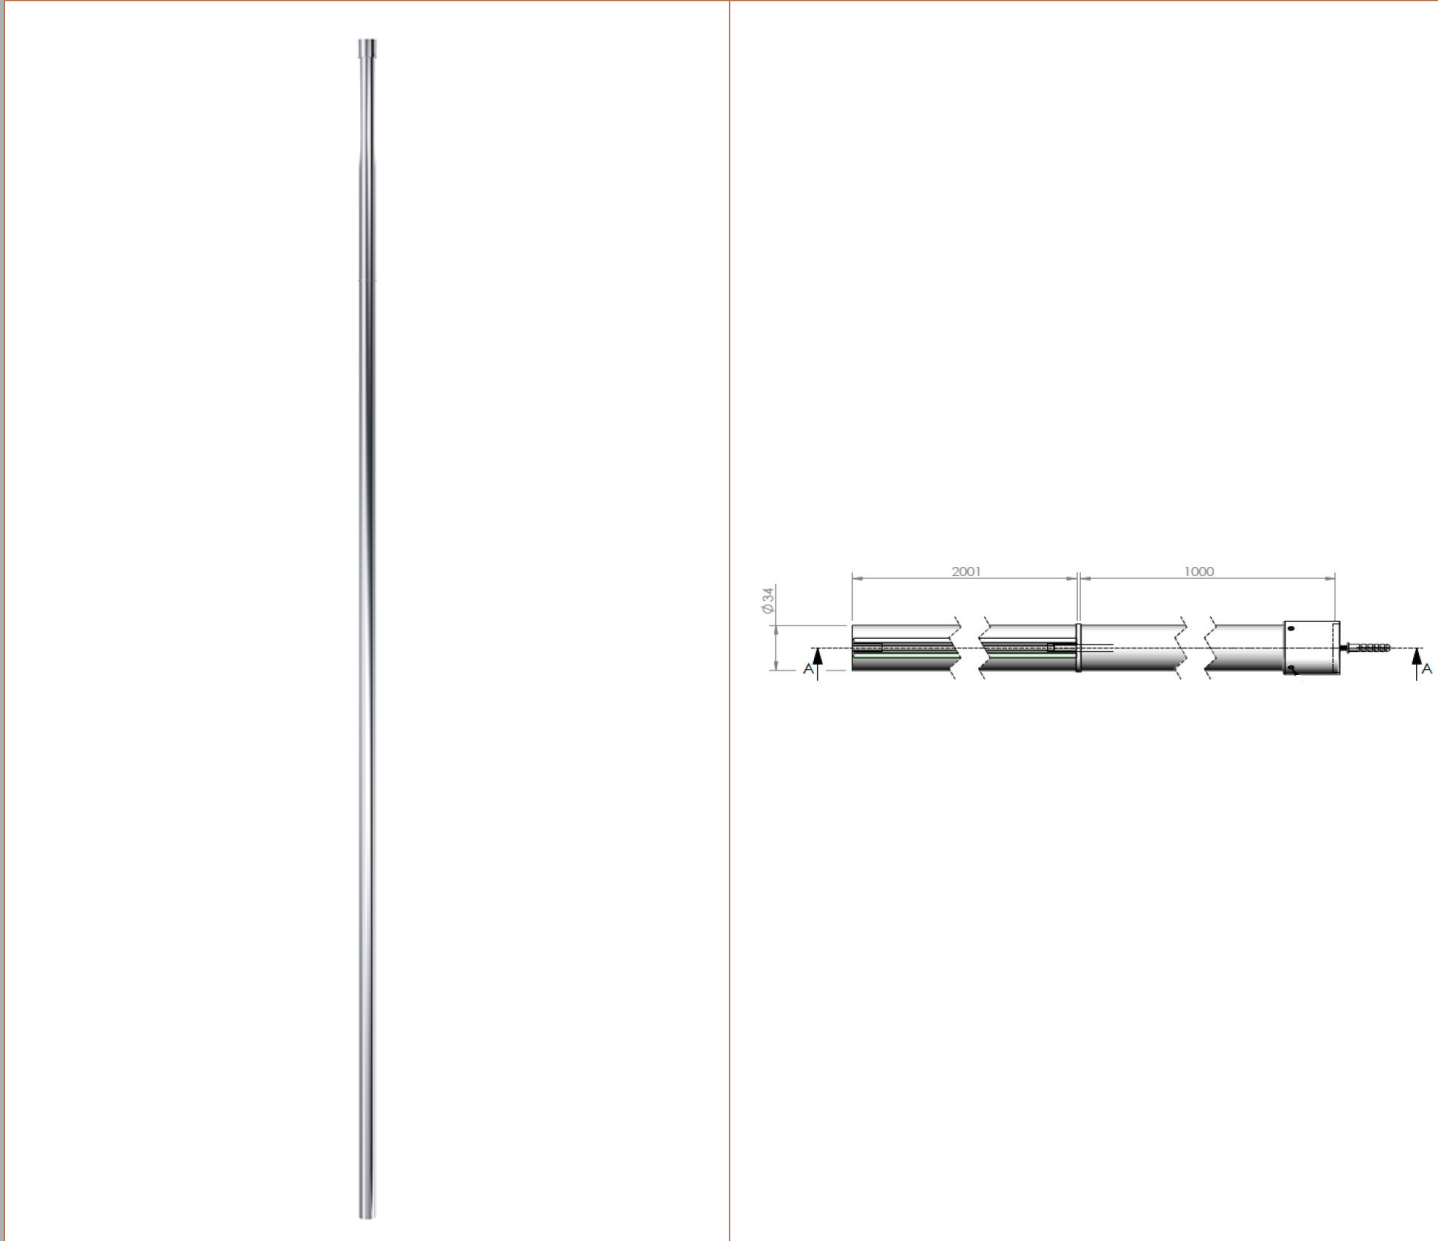

Sales Code: WRSF002

Description: 2/1M Wetroom Screen Ceiling Post Chrome

Product Dimensions

Height (mm):	3000
Width (mm):	34
Depth (mm):	34
Nett Weight (kg):	3

Packaging Dimensions

Height (mm):	2030
Width (mm):	80
Length (mm):	35
Gross Weight (kg):	3

Packaging Data

Box Colour:	Brown Cardboard Box - Printed
Box Qty:	1
Label Size:	100 x 50
Label Colour:	White Label
Label Qty:	1

Outer Box Dimensions (If Applicable)

Height (mm):	
Width (mm):	
Depth (mm):	
Length (mm):	
Gross Weight (kg):	
Barcode:	5055275870457

Product Details

Country of Origin:	China
Fitting Instruction:	No
CE & UKCA:	N/A
Profile Material:	Aluminium
Profile Finish:	Chrome
Adjustments (mm):	N/A
Entry Width (mm):	N/A
Swing In Dim (mm):	N/A
Swing Out Dim (mm):	N/A
Radius (mm):	Not Applicable
Glass Thickness (mm):	
Easy Fit:	Not Applicable
Easy Clean:	Not Applicable
Handle Style:	Not Applicable
Handle Material:	Not Applicable
Enclosure Design:	Not Applicable
Wheel Type:	Not Applicable
Support Bar Included:	Support Bar Not Included
Extras:	None

Sales Code: WRSF006

Description: 2/1M Wetroom Screen Ceiling Post Black

Product Dimensions

Height (mm):	3000
Width (mm):	34
Depth (mm):	34
Nett Weight (kg):	3

Packaging Dimensions

Height (mm):	2030
Width (mm):	100
Length (mm):	70
Gross Weight (kg):	3