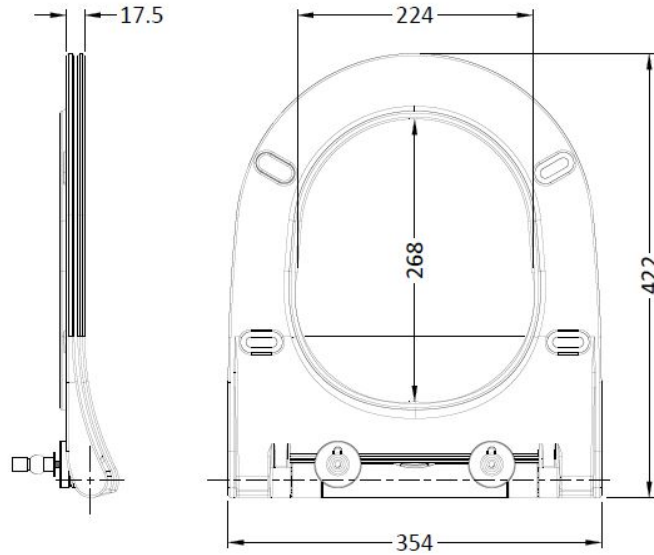

### Product Dimensions

Height (mm):	470
Width (mm):	350
Depth (mm):	640
Nett Weight (kg):	29

### Packaging Dimensions

Height (mm):	490
Width (mm):	454
Depth (mm):	625
Gross Weight (kg):	29.6

### Outer Box Dimensions (If Applicable)

Height (mm):	
Width (mm):	
Depth (mm):	
Gross Weight (kg):	
Barcode:	5056678419687

**Sales Code:** NCG398

**Description:** Round Sandwich Soft Close Seat

**Product Dimensions**

Length (mm):	422
Width (mm):	354
Height (mm):	18
Nett Weight (kg):	1.5

**Packaging Dimensions**

Length (mm):	450
Width (mm):	365
Height (mm):	52
Gross Weight (kg):	1.5