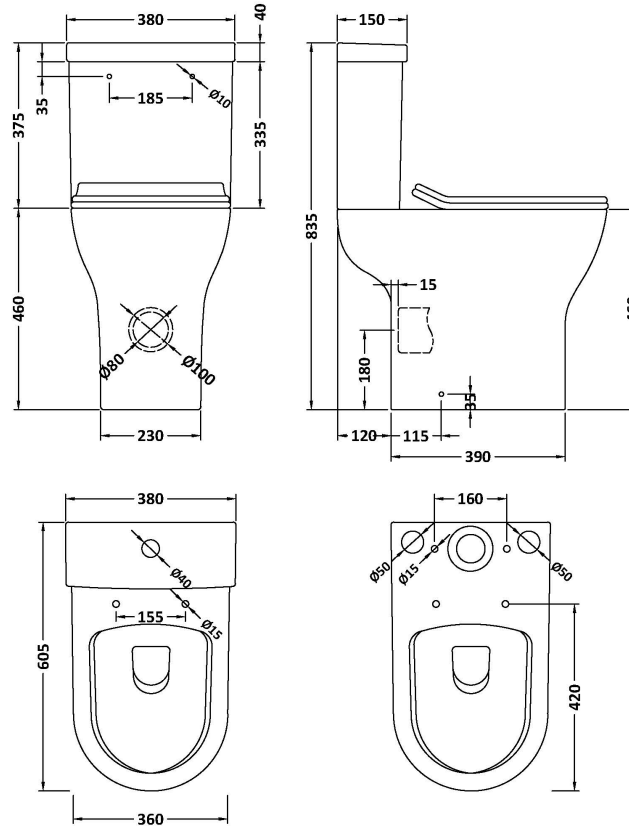

### Packaging Details

Barcode: 5056462639338

Sales Code: NCH391

Description: Freya Cc Cistern Inc Fittings

**Product Dimensions**

Height (mm):	380
Width (mm):	375
Depth (mm):	150
Nett Weight (kg):	14

**Packaging Dimensions**

Height (mm):	415
Width (mm):	385
Depth (mm):	175
Gross Weight (kg):	14.5

**Packaging Data**

Box Colour:	Brown Cardboard Box
Box Qty:	1
Label Size:	100 x 50
Label Colour:	White Label
Label Qty:	2

**Outer Box Dimensions (If Applicable)**

### Product Dimensions

Height (mm):	470
Width (mm):	350
Depth (mm):	640
Nett Weight (kg):	29

### Packaging Dimensions

Height (mm):	490
Width (mm):	454
Depth (mm):	625
Gross Weight (kg):	29.6