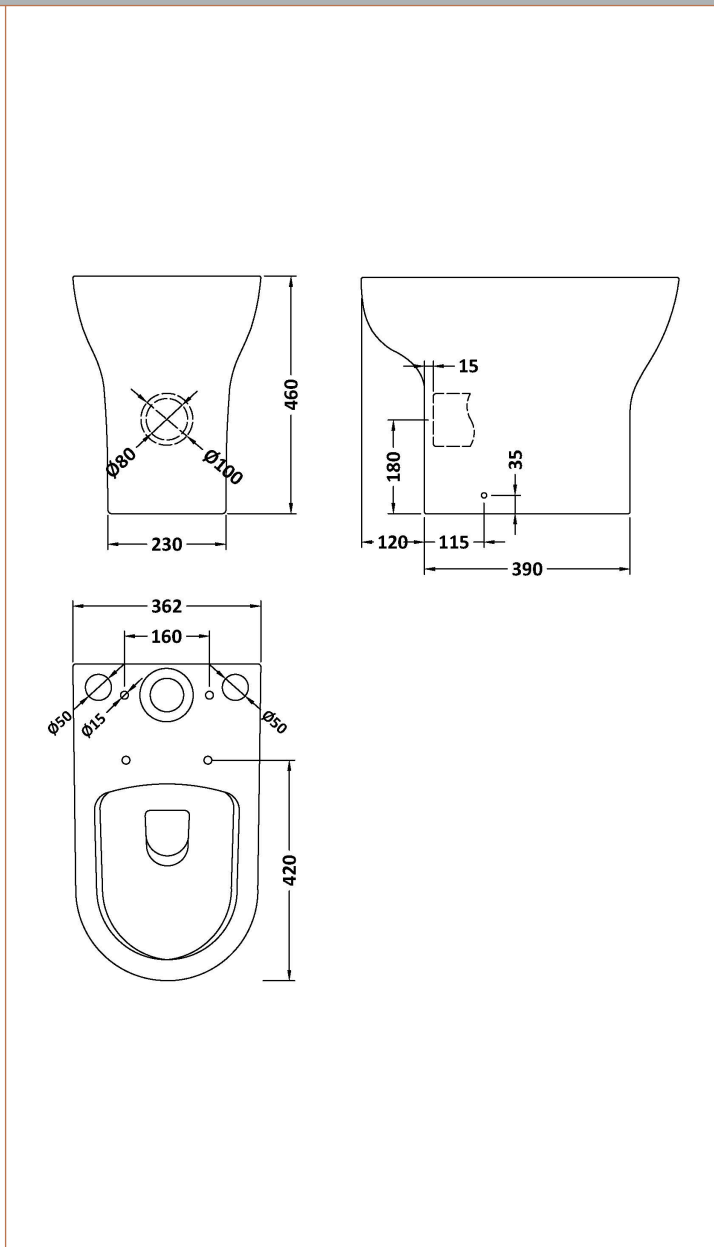

Height (mm):	415
Width (mm):	385
Depth (mm):	175
Gross Weight (kg):	14.5

**Packaging Data**

Box Colour:	Brown Cardboard Box
Box Qty:	1
Label Size:	100 x 50
Label Colour:	White Label
Label Qty:	2

**Outer Box Dimensions (If Applicable)**

Height (mm):	
Width (mm):	
Depth (mm):	
Gross Weight (kg):	
Barcode:	5056678419694

**Product Details**

Country of Origin:	China
Fitting Instruction:	No
Certification: CE & UKCA:	No
WRAS:	No
WRAS No:	N/A
Product Material:	Vitreous China
Fixing Supplied:	Yes

### Product Dimensions

Height (mm):	470
Width (mm):	350
Depth (mm):	640
Nett Weight (kg):	29

### Packaging Dimensions

Height (mm):	490
Width (mm):	454
Depth (mm):	625
Gross Weight (kg):	29.6