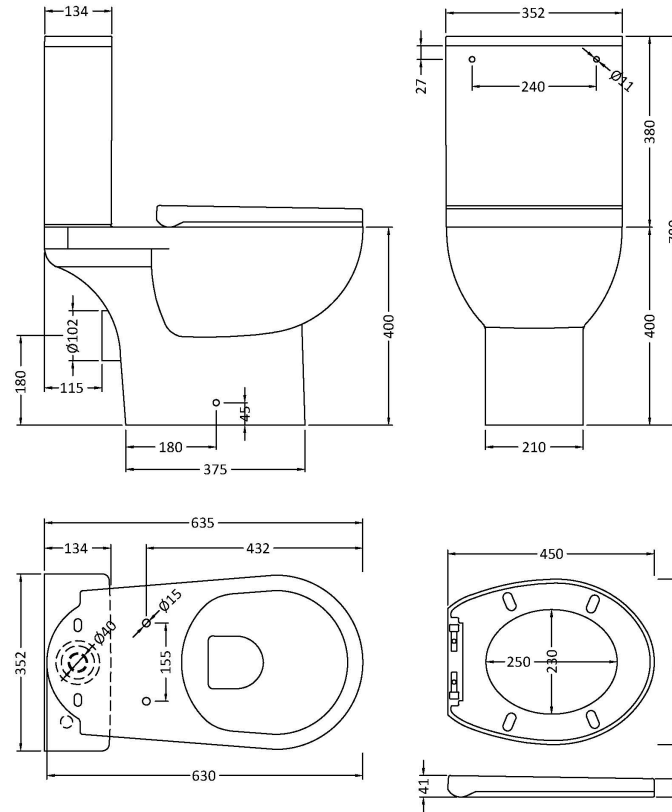

### Product Dimensions

Height (mm):	780
Width (mm):	355
Depth (mm):	635
Nett Weight (kg):	29

### Packaging Dimensions

Height (mm):	415
Width (mm):	410
Depth (mm):	725
Gross Weight (kg):	31

### Packaging Data

Box Colour:	Brown Cardboard Box - Printed
Box Qty:	1
Label Size:	100 x 50
Label Colour:	White Label
Label Qty:	2

### Outer Box Dimensions (If Applicable)

Height (mm):	
Width (mm):	
Depth (mm):	
Gross Weight (kg):	
Barcode:	5056678446829