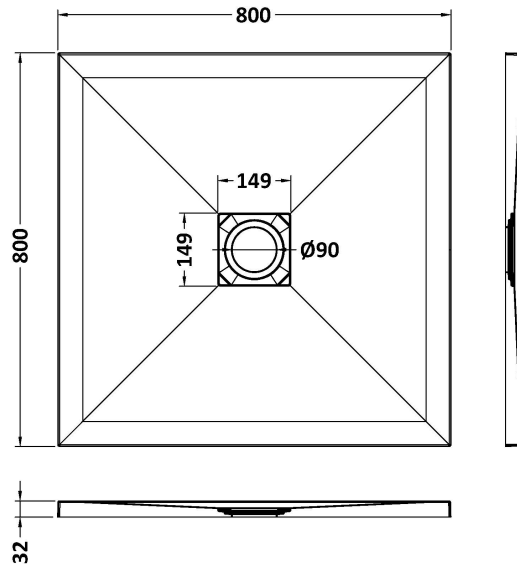

Sales Code: NLT61006

Description: Square Shower Tray 800X800

Product Dimensions

Length (mm):	800
Width (mm):	800
Height (mm):	32
Nett Weight (kg):	26.2

Packaging Dimensions

Length (mm):	840
Width (mm):	840
Height (mm):	73
Gross Weight (kg):	26.5

Packaging Data

Box Colour:	Shrinkwrap & Polystyrene
Box Qty:	1
Label Size:	100 x 50
Label Colour:	White Label
Label Qty:	2

Outer Box Dimensions (If Applicable)

Length (mm):	
Width (mm):	
Height (mm):	
Gross Weight (kg):	
Barcode:	5056462656182

Product Details

Country of Origin:	United Kingdom
Fitting Instruction:	No
CE & UKCA:	Yes
Colour/Finish:	Slate White
Product Material:	Acrylic Capped ABS Caco3 & Pu
Material Colour Reference:	Slate White
Radius:	0
Waste Required (mm):	90
Compatible with Leg Kit:	No