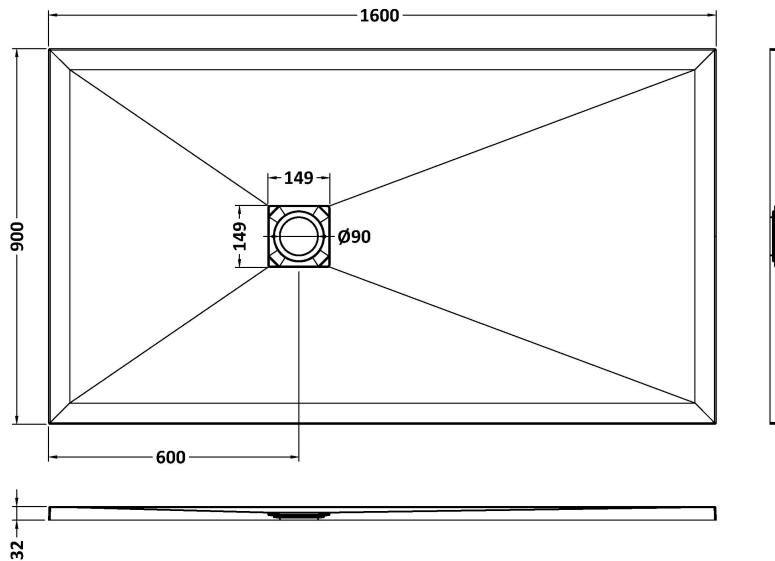

Sales Code: NLT61034

Description: Rectangular Shower Tray 1400X900

Product Dimensions

Length (mm):	1400
Width (mm):	900
Height (mm):	32
Nett Weight (kg):	51.8

Packaging Dimensions

Length (mm):	1440
Width (mm):	940
Height (mm):	73
Gross Weight (kg):	52.1

Sales Code: NLT61053

Description: Rectangular Shower Tray 1600X800

Product Dimensions

Length (mm):	1600
Width (mm):	800
Height (mm):	32
Nett Weight (kg):	57.9

Packaging Dimensions

Length (mm):	1640
Width (mm):	840
Height (mm):	73
Gross Weight (kg):	58.2

Sales Code: NLT61054

Description: Rectangular Shower Tray 1600X900

Product Dimensions

Length (mm):	1600
Width (mm):	900
Height (mm):	32
Nett Weight (kg):	61.8

Packaging Dimensions

Length (mm):	1640
Width (mm):	940
Height (mm):	73
Gross Weight (kg):	62.1

Sales Code: NLT61063

Description: Rectangular Shower Tray 1700X800

Product Dimensions

Length (mm):	1700
Width (mm):	800
Height (mm):	32
Nett Weight (kg):	66.6

Packaging Dimensions

Length (mm):	1740
Width (mm):	840
Height (mm):	73
Gross Weight (kg):	66.9