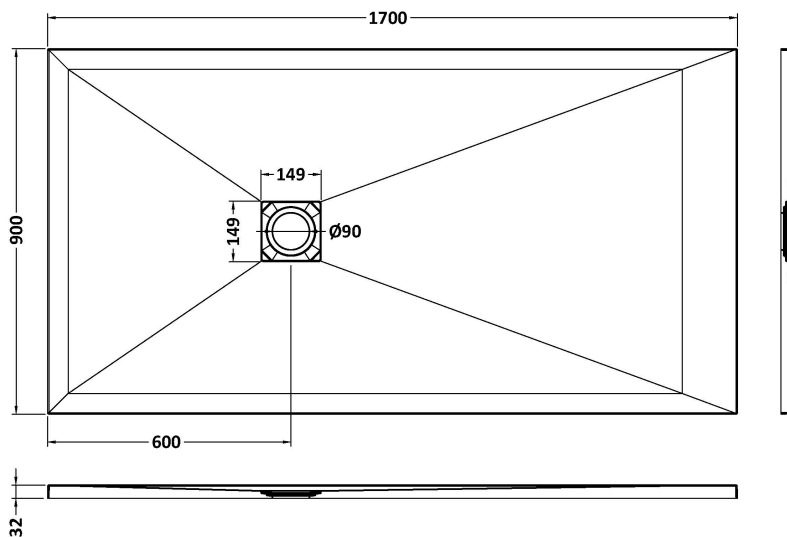

Sales Code: NLT61054

Description: Rectangular Shower Tray 1600X900

Product Dimensions

Length (mm):	1600
Width (mm):	900
Height (mm):	32
Nett Weight (kg):	61.8

Packaging Dimensions

Length (mm):	1640
Width (mm):	940
Height (mm):	73
Gross Weight (kg):	62.1

Sales Code: NLT61063

Description: Rectangular Shower Tray 1700X800

Product Dimensions

Length (mm):	1700
Width (mm):	800
Height (mm):	32
Nett Weight (kg):	66.6

Packaging Dimensions

Length (mm):	1740
Width (mm):	840
Height (mm):	73
Gross Weight (kg):	66.9

Packaging Data

Box Colour:	Shrinkwrap & Polystyrene
Box Qty:	1
Label Size:	100 x 50
Label Colour:	White Label
Label Qty:	2

Outer Box Dimensions (If Applicable)

Length (mm):	
Width (mm):	
Height (mm):	
Gross Weight (kg):	
Barcode:	5056462656427

Sales Code: NLT61064

Description: Rectangular Shower Tray 1700X900

Product Dimensions

Length (mm):	1700
Width (mm):	900
Height (mm):	32
Nett Weight (kg):	70.2

Packaging Dimensions

Length (mm):	1740
Width (mm):	940
Height (mm):	73
Gross Weight (kg):	70.5