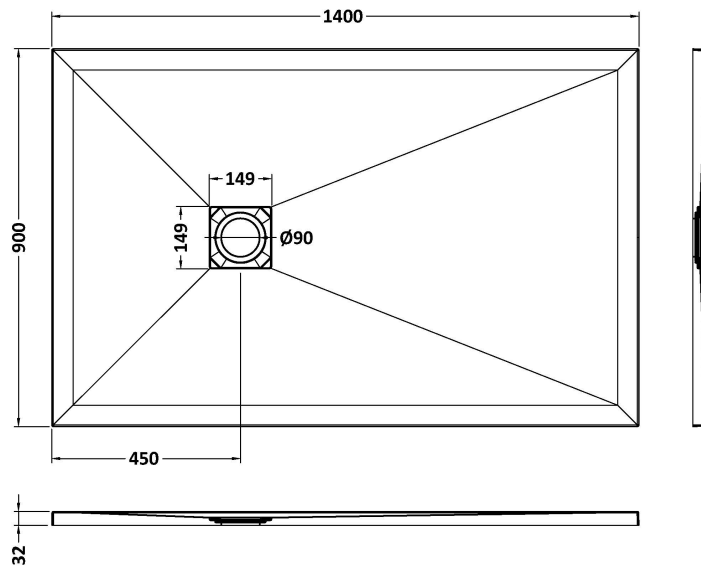

Sales Code: NLT61024

Description: Rectangular Shower Tray 1200X900

Product Dimensions

Length (mm):	1200
Width (mm):	900
Height (mm):	32
Nett Weight (kg):	47

Packaging Dimensions

Length (mm):	1240
Width (mm):	940
Height (mm):	73
Gross Weight (kg):	47.3

Sales Code: NLT61033

Description: Rectangular Shower Tray 1400X800

Product Dimensions

Length (mm):	1400
Width (mm):	800
Height (mm):	32
Nett Weight (kg):	49.7

Packaging Dimensions

Length (mm):	1440
Width (mm):	840
Height (mm):	73
Gross Weight (kg):	50

Packaging Data

Box Colour:	Shrinkwrap & Polystyrene
Box Qty:	1
Label Size:	100 x 50
Label Colour:	White Label
Label Qty:	2

Outer Box Dimensions (If Applicable)

Length (mm):	
Width (mm):	
Height (mm):	
Gross Weight (kg):	
Barcode:	5056462656304

Sales Code: NLT61034

Description: Rectangular Shower Tray 1400X900

Product Dimensions

Length (mm):	1400
Width (mm):	900
Height (mm):	32
Nett Weight (kg):	51.8

Packaging Dimensions

Length (mm):	1440
Width (mm):	940
Height (mm):	73
Gross Weight (kg):	52.1