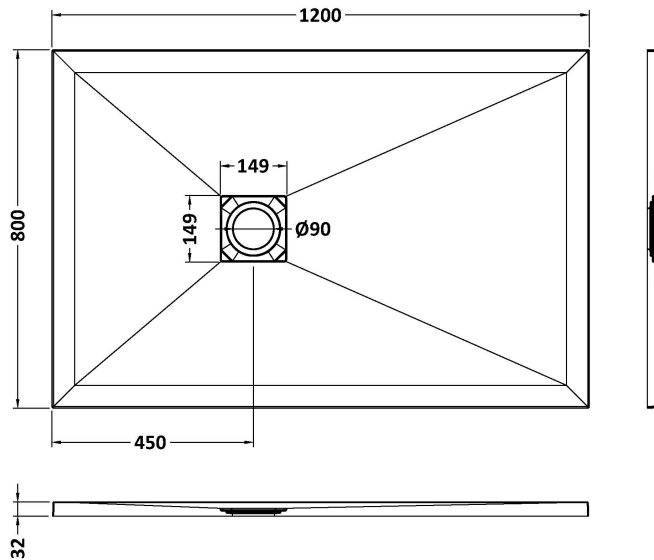

Sales Code: NLT61023

Description: Rectangular Shower Tray 1200X800

Product Dimensions

Length (mm):	1200
Width (mm):	800
Height (mm):	32
Nett Weight (kg):	41.4

Packaging Dimensions

Length (mm):	1240
Width (mm):	840
Height (mm):	73
Gross Weight (kg):	41.7

Sales Code: NLT61024

Description: Rectangular Shower Tray 1200X900

Product Dimensions

Length (mm):	1200
Width (mm):	900
Height (mm):	32
Nett Weight (kg):	47

Packaging Dimensions

Length (mm):	1240
Width (mm):	940
Height (mm):	73
Gross Weight (kg):	47.3

Sales Code: NLT61033

Description: Rectangular Shower Tray 1400X800

Product Dimensions

Length (mm):	1400
Width (mm):	800
Height (mm):	32
Nett Weight (kg):	49.7

Packaging Dimensions

Length (mm):	1440
Width (mm):	840
Height (mm):	73
Gross Weight (kg):	50

Sales Code: NLT61034

Description: Rectangular Shower Tray 1400X900

Product Dimensions

Length (mm):	1400
Width (mm):	900
Height (mm):	32
Nett Weight (kg):	51.8

Packaging Dimensions

Length (mm):	1440
Width (mm):	940
Height (mm):	73
Gross Weight (kg):	52.1