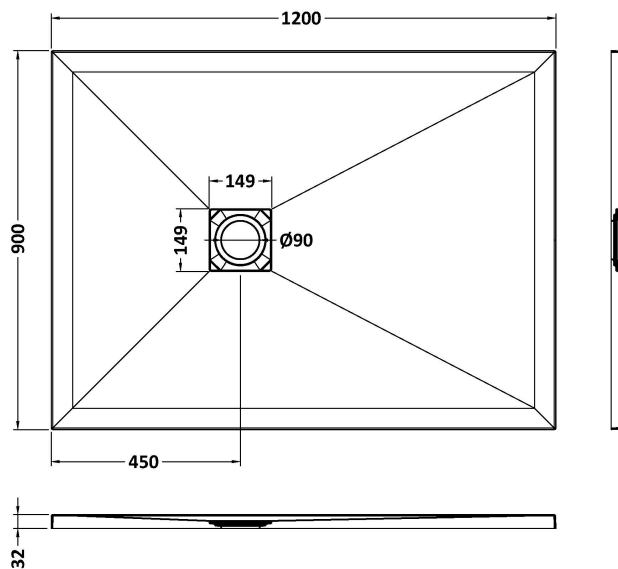

Sales Code: NLT61023

Description: Rectangular Shower Tray 1200X800

Product Dimensions

Length (mm):	1200
Width (mm):	800
Height (mm):	32
Nett Weight (kg):	41.4

Packaging Dimensions

Length (mm):	1240
Width (mm):	840
Height (mm):	73
Gross Weight (kg):	41.7

Packaging Data

Box Colour:	Shrinkwrap & Polystyrene
Box Qty:	1
Label Size:	100 x 50
Label Colour:	White Label
Label Qty:	2

Outer Box Dimensions (If Applicable)

Length (mm):	
Width (mm):	
Height (mm):	
Gross Weight (kg):	
Barcode:	5056462656243

Sales Code: NLT61024

Description: Rectangular Shower Tray 1200X900

Product Dimensions

Length (mm):	1200
Width (mm):	900
Height (mm):	32
Nett Weight (kg):	47

Packaging Dimensions

Length (mm):	1240
Width (mm):	940
Height (mm):	73
Gross Weight (kg):	47.3

Sales Code: NLT61033

Description: Rectangular Shower Tray 1400X800

Product Dimensions

Length (mm):	1400
Width (mm):	800
Height (mm):	32
Nett Weight (kg):	49.7

Packaging Dimensions

Length (mm):	1440
Width (mm):	840
Height (mm):	73
Gross Weight (kg):	50