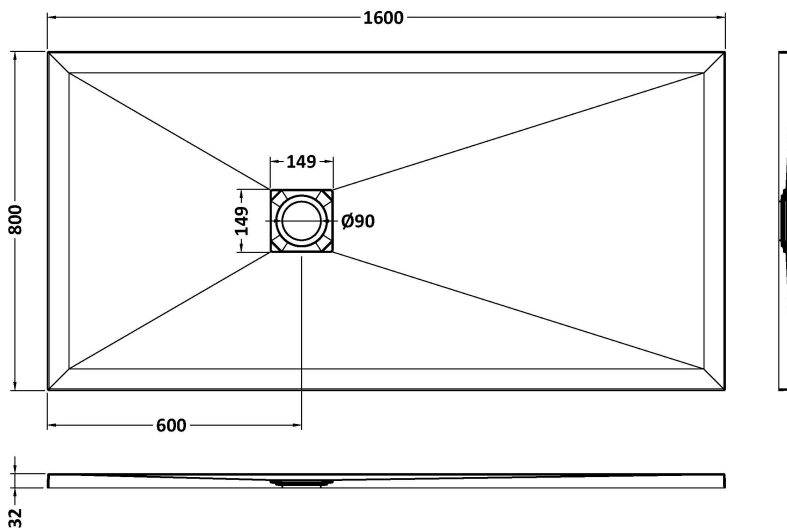

Sales Code: NLT61033

Description: Rectangular Shower Tray 1400X800

Product Dimensions

Length (mm):	1400
Width (mm):	800
Height (mm):	32
Nett Weight (kg):	49.7

Packaging Dimensions

Length (mm):	1440
Width (mm):	840
Height (mm):	73
Gross Weight (kg):	50

Sales Code: NLT61034

Description: Rectangular Shower Tray 1400X900

Product Dimensions

Length (mm):	1400
Width (mm):	900
Height (mm):	32
Nett Weight (kg):	51.8

Packaging Dimensions

Length (mm):	1440
Width (mm):	940
Height (mm):	73
Gross Weight (kg):	52.1

Packaging Data

Box Colour:	Shrinkwrap & Polystyrene
Box Qty:	1
Label Size:	100 x 50
Label Colour:	White Label
Label Qty:	2

Outer Box Dimensions (If Applicable)

Length (mm):	
Width (mm):	
Height (mm):	
Gross Weight (kg):	
Barcode:	5056462656335

Sales Code: NLT61053

Description: Rectangular Shower Tray 1600X800

Product Dimensions

Length (mm):	1600
Width (mm):	800
Height (mm):	32
Nett Weight (kg):	57.9

Packaging Dimensions

Length (mm):	1640
Width (mm):	840
Height (mm):	73
Gross Weight (kg):	58.2