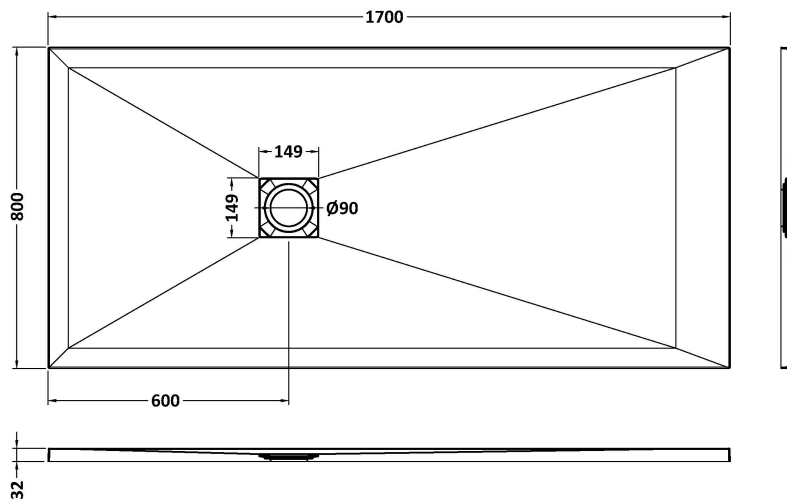

Sales Code: NLT61054

Description: Rectangular Shower Tray 1600X900

Product Dimensions

Length (mm):	1600
Width (mm):	900
Height (mm):	32
Nett Weight (kg):	61.8

Packaging Dimensions

Length (mm):	1640
Width (mm):	940
Height (mm):	73
Gross Weight (kg):	62.1

Packaging Data

Box Colour:	Shrinkwrap & Polystyrene
Box Qty:	1
Label Size:	100 x 50
Label Colour:	White Label
Label Qty:	2

Outer Box Dimensions (If Applicable)

Length (mm):	
Width (mm):	
Height (mm):	
Gross Weight (kg):	
Barcode:	5056462656397

Sales Code: NLT61063

Description: Rectangular Shower Tray 1700X800

Product Dimensions

Length (mm):	1700
Width (mm):	800
Height (mm):	32
Nett Weight (kg):	66.6

Packaging Dimensions

Length (mm):	1740
Width (mm):	840
Height (mm):	73
Gross Weight (kg):	66.9

Sales Code: NLT61064

Description: Rectangular Shower Tray 1700X900

Product Dimensions

Length (mm):	1700
Width (mm):	900
Height (mm):	32
Nett Weight (kg):	70.2

Packaging Dimensions

Length (mm):	1740
Width (mm):	940
Height (mm):	73
Gross Weight (kg):	70.5