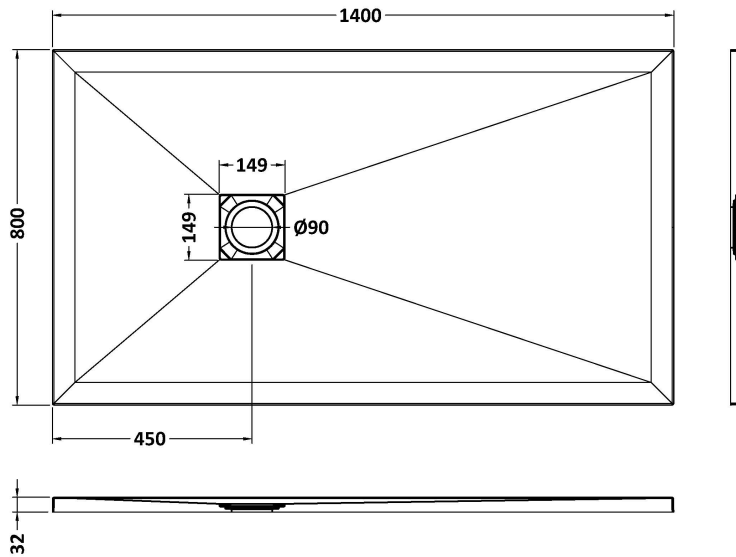

Sales Code: NLT61023

Description: Rectangular Shower Tray 1200X800

Product Dimensions

Length (mm):	1200
Width (mm):	800
Height (mm):	32
Nett Weight (kg):	41.4

Packaging Dimensions

Length (mm):	1240
Width (mm):	840
Height (mm):	73
Gross Weight (kg):	41.7

Sales Code: NLT61024

Description: Rectangular Shower Tray 1200X900

Product Dimensions

Length (mm):	1200
Width (mm):	900
Height (mm):	32
Nett Weight (kg):	47

Packaging Dimensions

Length (mm):	1240
Width (mm):	940
Height (mm):	73
Gross Weight (kg):	47.3

Packaging Data

Box Colour:	Shrinkwrap & Polystyrene
Box Qty:	1
Label Size:	100 x 50
Label Colour:	White Label
Label Qty:	2

Outer Box Dimensions (If Applicable)

Length (mm):	
Width (mm):	
Height (mm):	
Gross Weight (kg):	
Barcode:	5056462656274

Sales Code: NLT61033

Description: Rectangular Shower Tray 1400X800

Product Dimensions

Length (mm):	1400
Width (mm):	800
Height (mm):	32
Nett Weight (kg):	49.7

Packaging Dimensions

Length (mm):	1440
Width (mm):	840
Height (mm):	73
Gross Weight (kg):	50