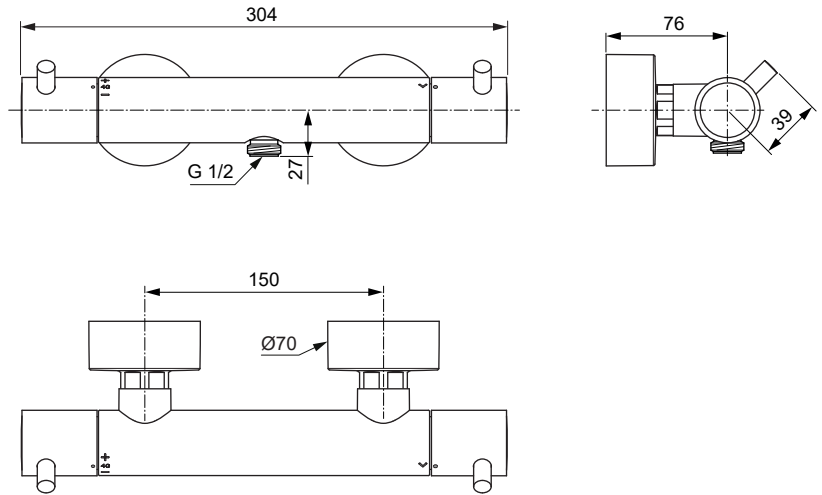

Produced from: Jan. 2022

Shower Thermostat
chrome **A7592AA**

Replace XX with the appropriate finish code

Chrome = AA Silver Storm = GN Gold = A2 Magnetic Grey = A5 Matt black = XG

Example spare part order:

A 861 568 AA in Chrome

Pos.	Description	Part-Number	Qty.	Pos.	Description	Part-Number	Qty.
1	Handle cpl.	A 861 568 XX	1 Set				
2	Thermostatic Cartridge cpl.	A 861 371 NU	1 pcs				
3	Stopring	A 861 373 NU	1 pcs				
4	Cartridge G1/2 180° cpl.	A 861 245 NU*	1 Set				
5	Nipple G1/2 outside cpl.	A 861 498 NU	1 Set				
6	Non-return valve	A 861 372 NU	1 Set				
7	Shower bracket (connect.)	A 861 570 XX	2 Set				
8	Warp over shelf	A 7215 AA**	1 pcs				