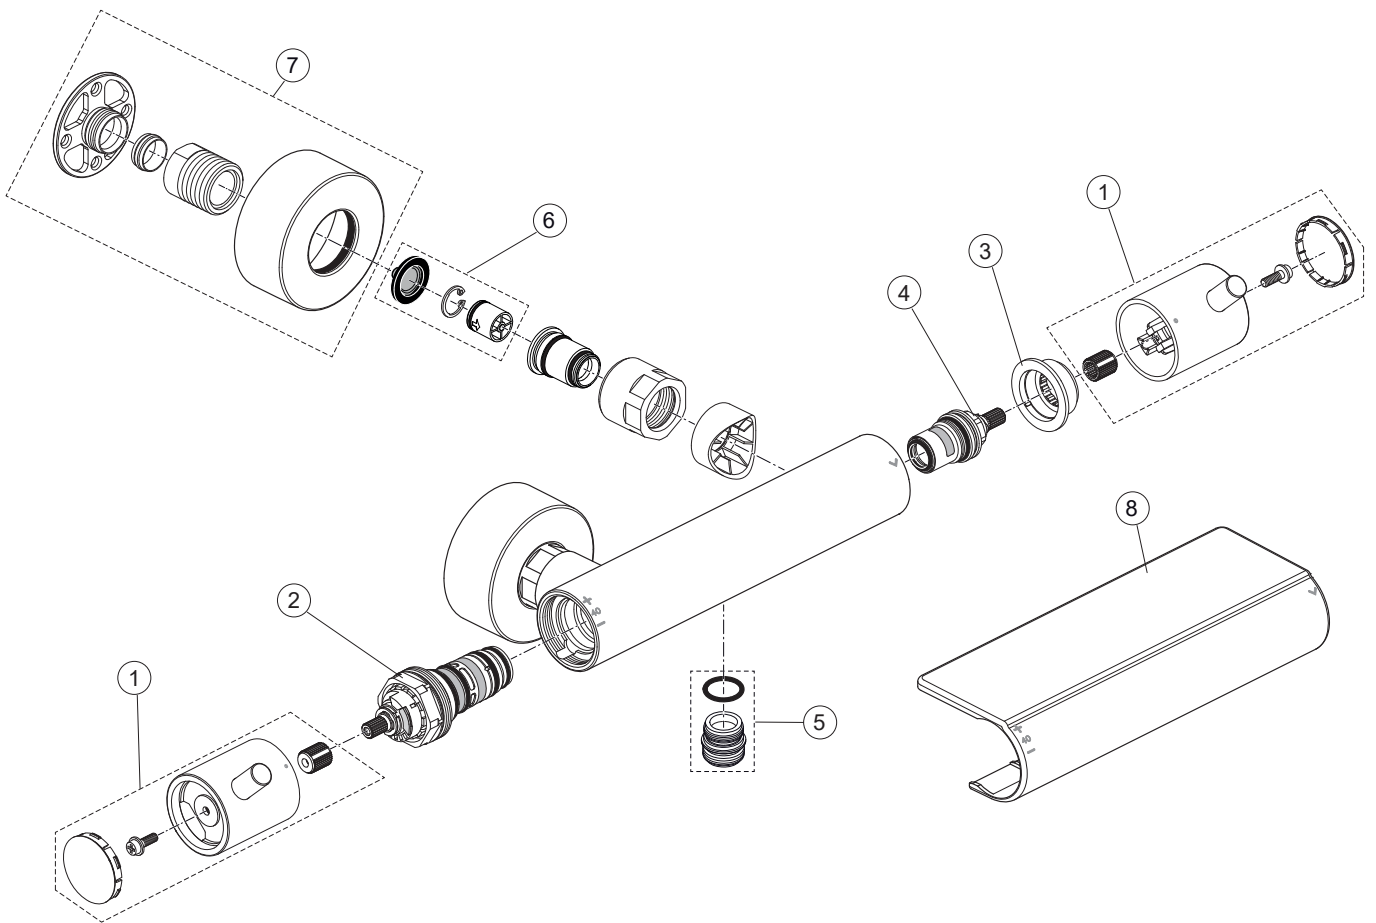

Produced from: Jan. 2022

Shower Thermostat
chrome **A7592AA**

Replace XX with the appropriate finish code

Chrome = AA Silver Storm = GN Gold = A2 Magnetic Grey = A5 Matt black = XG

Example spare part order:

A 861 568 AA in Chrome

Pos.	Description	Part-Number	Qty.	Pos.	Description	Part-Number	Qty.
1	Handle cpl.	A 861 568 XX	1 Set				
2	Thermostatic Cartridge cpl.	A 861 371 NU	1 pcs				
3	Stopring	A 861 373 NU	1 pcs				
4	Cartridge G1/2 180° cpl.	A 861 245 NU*	1 Set				
5	Nipple G1/2 outside cpl.	A 861 498 NU	1 Set				
6	Non-return valve	A 861 372 NU	1 Set				
7	Shower bracket (connect.)	A 861 570 XX	2 Set				
8	Warp over shelf	A 7215 AA**	1 pcs				

**Universal set (not all parts needed)*
***Only in chrome available*