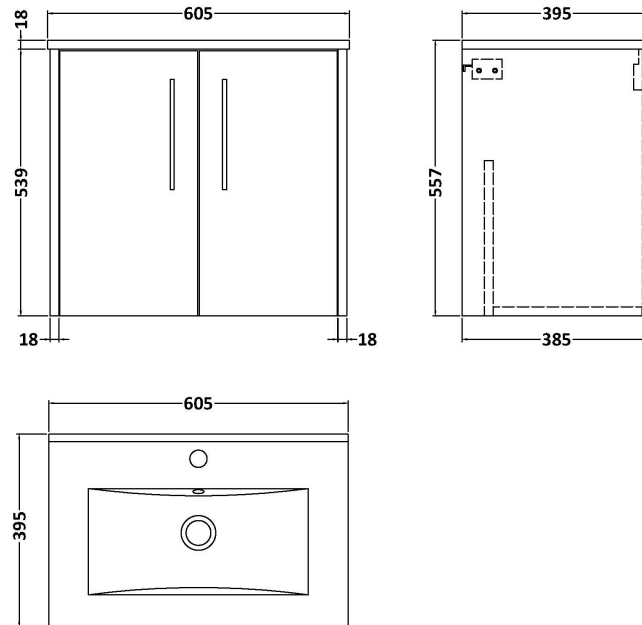

Sales Code: JNU2223B

Description: 600 Wh 2-Door Vanity & Basin 2

Packaging Details

Barcode: 5056462671529

Sales Code: NPF2223

Description: 600 W/H 2-Door Unit (385 Deep)

Product Dimensions

Height (mm):	539
Width (mm):	600
Depth (mm):	385
Nett Weight (kg):	14.2

Packaging Dimensions

Height (mm):	560
Width (mm):	620
Depth (mm):	405
Gross Weight (kg):	14.7

Packaging Data

Box Colour:	Brown Cardboard Box
Box Qty:	1
Label Size:	50 x 100
Label Colour:	White Label
Label Qty:	2

Outer Box Dimensions (If Applicable)

Height (mm):	
Width (mm):	
Depth (mm):	
Gross Weight (kg):	
Barcode:	5056462657097

Product Details

Country of Origin:	United Kingdom
Fitting Instruction:	No
CE & UKCA:	
FSC Certified Materials:	Yes
Colour:	Graphite Grey Woodgrain
Construction Method:	Cam & Wood Dowel
Construction Type:	Rigid
Cabinet Finish:	MFC Textured Woodgrain
Fascia Finish:	MFC Textured Woodgrain
Cabinet Thickness (mm):	18
Fascia Thickness (mm):	18
Drawer Included:	No
Drawer Type:	Not Applicable
No of Shelves:	0
Hinge Type:	95 Degree Clip-On Soft Close
Hinge Included:	Yes, Supplied
Adjustable Legs:	No, Not Required
Fixings Included:	Yes
Handle Style:	Modern
Waste Shroud:	No
Handle Included:	Yes, Supplied
Handle Type:	D-Shape

Sales Code: NVM003

Description: Minimalist Basin 600mm

Product Dimensions

Height (mm):	170
Width (mm):	600
Depth (mm):	390
Nett Weight (kg):	10.76

Packaging Dimensions

Height (mm):	200
Width (mm):	400
Depth (mm):	620
Gross Weight (kg):	10.76