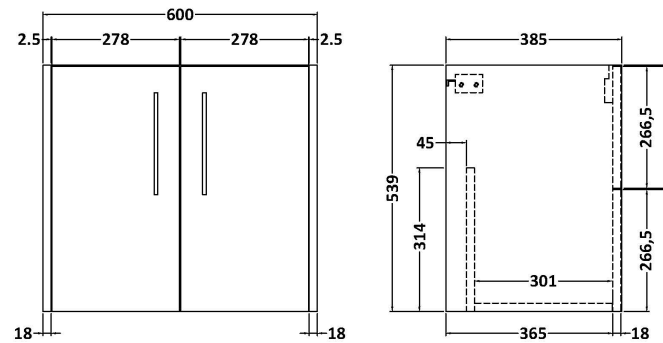

Sales Code: JNU2223B

Description: 600 Wh 2-Door Vanity & Basin 2

Packaging Details

Barcode: 5056462671529

Sales Code: NPF2223

Description: 600 W/H 2-Door Unit (385 Deep)

Product Dimensions

Height (mm):	539
Width (mm):	600
Depth (mm):	385
Nett Weight (kg):	14.2

Packaging Dimensions

Height (mm):	560
Width (mm):	620
Depth (mm):	405
Gross Weight (kg):	14.7

Packaging Data

Box Colour:	Brown Cardboard Box
Box Qty:	1
Label Size:	50 x 100
Label Colour:	White Label
Label Qty:	2

Sales Code: NVM003

Description: Minimalist Basin 600mm

Product Dimensions

Height (mm):	170
Width (mm):	600
Depth (mm):	390
Nett Weight (kg):	10.76

Packaging Dimensions

Height (mm):	200
Width (mm):	400
Depth (mm):	620
Gross Weight (kg):	10.76

Product Dimensions

Height (mm):	180
Width (mm):	610
Depth (mm):	390
Nett Weight (kg):	11

Packaging Dimensions

Height (mm):	200
Width (mm):	410
Depth (mm):	630
Gross Weight (kg):	11

Packaging Data

Box Colour:	Brown Cardboard Box - Printed
Box Qty:	1
Label Size:	100 x 50
Label Colour:	White Label
Label Qty:	2