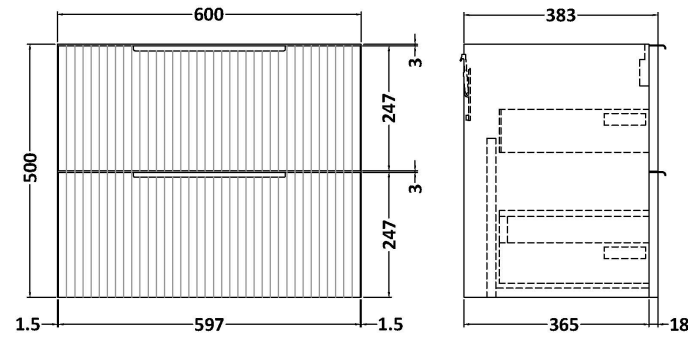

Sales Code: FLU193

Description: 600 W/H 2-Drawer Unit

Product Dimensions

Height (mm):	500
Width (mm):	600
Depth (mm):	383
Nett Weight (kg):	22.5

Packaging Dimensions

Height (mm):	520
Width (mm):	620
Depth (mm):	405
Gross Weight (kg):	23

Packaging Data

Box Colour:	Brown Cardboard Box - Printed
Box Qty:	0
Label Size:	0 x 0
Label Colour:	Not Applicable
Label Qty:	0

Outer Box Dimensions (If Applicable)

Height (mm):	
Width (mm):	
Depth (mm):	
Gross Weight (kg):	
Barcode:	5056462654706

Product Details

Country of Origin:	China
Fitting Instruction:	No
CE & UKCA:	
FSC Certified Materials:	Yes
Colour:	Satin White
Construction Method:	Cam & Wood Dowel
Construction Type:	Rigid
Cabinet Finish:	MFC Painted Gloss
Fascia Finish:	Mdf Painted Gloss
Cabinet Thickness (mm):	16
Fascia Thickness (mm):	18
Drawer Included:	Yes
Drawer Type:	80mm High Metal Softclose
No of Shelves:	0
Hinge Type:	Not Applicable
Hinge Included:	No
Adjustable Legs:	No, Not Required
Fixings Included:	Yes
Handle Style:	Modern
Waste Shroud:	Yes
Handle Included:	Yes, Supplied
Handle Type:	D-Shape