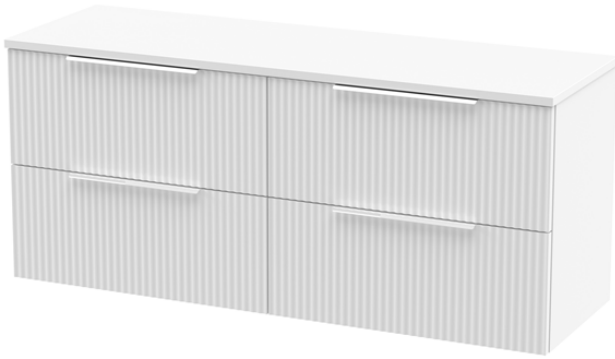

Sales Code: DFF193W2

Description: 1200 W/H 4-Drawer Vanity & Worktop

Packaging Details

Barcode: 5056462679235

Sales Code: FLU193

Description: 600 W/H 2-Drawer Unit

Product Dimensions

Height (mm):	500
Width (mm):	600
Depth (mm):	383
Nett Weight (kg):	22.5

Outer Box Dimensions (If Applicable)

Height (mm):	
Width (mm):	
Depth (mm):	
Gross Weight (kg):	
Barcode:	5056462654706

Product Details

Country of Origin:	China
Fitting Instruction:	No
CE & UKCA:	
FSC Certified Materials:	Yes
Colour:	Satin White
Construction Method:	Cam & Wood Dowel
Construction Type:	Rigid
Cabinet Finish:	MFC Painted Gloss
Fascia Finish:	Mdf Painted Gloss
Cabinet Thickness (mm):	16
Fascia Thickness (mm):	18
Drawer Included:	Yes
Drawer Type:	80mm High Metal Softclose
No of Shelves:	0
Hinge Type:	Not Applicable
Hinge Included:	No
Adjustable Legs:	No, Not Required
Fixings Included:	Yes
Handle Style:	Modern
Waste Shroud:	Yes
Handle Included:	Yes, Supplied
Handle Type:	D-Shape