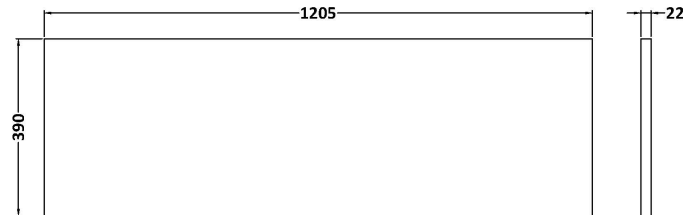

Sales Code: LBG1200

Description: Laminate Worktop 1205X390x22mm

Product Dimensions

Height (mm):	22
Width (mm):	1205
Depth (mm):	390
Nett Weight (kg):	5

Packaging Dimensions

Height (mm):	25
Width (mm):	1215
Depth (mm):	455
Gross Weight (kg):	5

Packaging Data

Box Colour:	Brown Cardboard Box
Box Qty:	1
Label Size:	100 x 50
Label Colour:	White Label
Label Qty:	1

Outer Box Dimensions (If Applicable)

Height (mm):	
Width (mm):	
Depth (mm):	
Gross Weight (kg):	
Barcode:	5056678449912

Sales Code: LCM1200

Description: Laminate Worktop 1205X390x22mm

Product Dimensions

Height (mm):	22
Width (mm):	1205
Depth (mm):	390
Nett Weight (kg):	5

Packaging Dimensions

Height (mm):	25
Width (mm):	1215
Depth (mm):	455
Gross Weight (kg):	5

Sales Code: LSW1200

Description: Laminate Worktop 1205X390x22mm

Product Dimensions

Height (mm):	22
Width (mm):	1205
Depth (mm):	390
Nett Weight (kg):	5

Packaging Dimensions

Height (mm):	25
Width (mm):	1215
Depth (mm):	455
Gross Weight (kg):	5