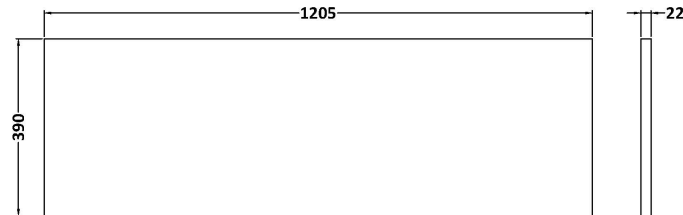

Sales Code: LCM1200

Description: Laminate Worktop 1205X390x22mm

Product Dimensions

Height (mm):	22
Width (mm):	1205
Depth (mm):	390
Nett Weight (kg):	5

Packaging Dimensions

Height (mm):	25
Width (mm):	1215
Depth (mm):	455
Gross Weight (kg):	5

Packaging Data

Box Colour:	Brown Cardboard Box
Box Qty:	1
Label Size:	100 x 50
Label Colour:	White Label
Label Qty:	1

Outer Box Dimensions (If Applicable)

Height (mm):	
Width (mm):	
Depth (mm):	
Gross Weight (kg):	
Barcode:	5056678449936

Sales Code: LSW1200

Description: Laminate Worktop 1205X390x22mm

Product Dimensions

Height (mm):	22
Width (mm):	1205
Depth (mm):	390
Nett Weight (kg):	5

Packaging Dimensions

Height (mm):	25
Width (mm):	1215
Depth (mm):	455
Gross Weight (kg):	5

Sales Code: LSB1200

Description: Laminate Worktop 1205X390x22mm

Product Dimensions

Height (mm):	22
Width (mm):	1205
Depth (mm):	390
Nett Weight (kg):	5

Packaging Dimensions

Height (mm):	25
Width (mm):	1215
Depth (mm):	455
Gross Weight (kg):	5