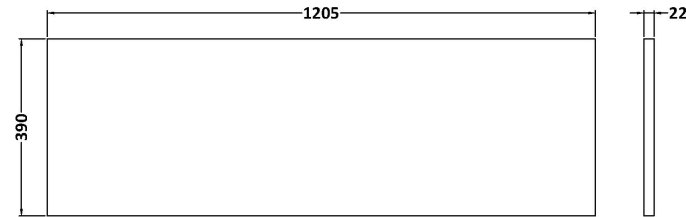

Sales Code: MWT120

Description: 1200 Worktop (1205X390x18mm)

Product Dimensions

Height (mm):	18
Width (mm):	1205
Depth (mm):	390
Nett Weight (kg):	5

Packaging Dimensions

Height (mm):	25
Width (mm):	1225
Depth (mm):	410
Gross Weight (kg):	5

Packaging Data

Box Colour:	Brown Cardboard Box - Printed
Box Qty:	1
Label Size:	100 x 50
Label Colour:	Not Applicable
Label Qty:	0

Outer Box Dimensions (If Applicable)

Height (mm):	
Width (mm):	
Depth (mm):	
Gross Weight (kg):	
Barcode:	5056462654966

Sales Code: LBG1200

Description: Laminate Worktop 1205X390x22mm

Product Dimensions

Height (mm):	22
Width (mm):	1205
Depth (mm):	390
Nett Weight (kg):	5

Packaging Dimensions

Height (mm):	25
Width (mm):	1215
Depth (mm):	455
Gross Weight (kg):	5

Sales Code: LCM1200

Description: Laminate Worktop 1205X390x22mm

Product Dimensions

Height (mm):	22
Width (mm):	1205
Depth (mm):	390
Nett Weight (kg):	5

Packaging Dimensions

Height (mm):	25
Width (mm):	1215
Depth (mm):	455
Gross Weight (kg):	5