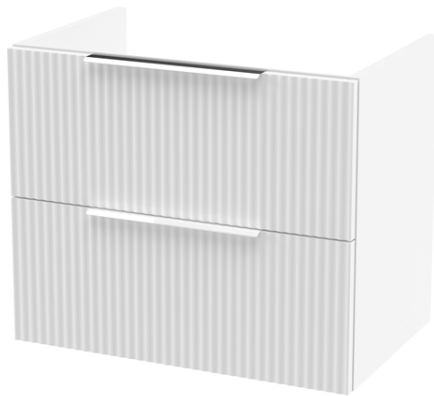

Sales Code: DFF193W2

Description: 1200 W/H 4-Drawer Vanity & Worktop

Packaging Details

Barcode: 5056462679235

Sales Code: FLU193

Description: 600 W/H 2-Drawer Unit

Product Dimensions

Height (mm):	500
Width (mm):	600
Depth (mm):	383
Nett Weight (kg):	22.5

Outer Box Dimensions (If Applicable)

Height (mm):	
Width (mm):	
Depth (mm):	
Gross Weight (kg):	
Barcode:	5056462654706

Product Details

Country of Origin:	China
Fitting Instruction:	No
CE & UKCA:	
FSC Certified Materials:	Yes
Colour:	Satin White
Construction Method:	Cam & Wood Dowel
Construction Type:	Rigid
Cabinet Finish:	MFC Painted Gloss
Fascia Finish:	Mdf Painted Gloss
Cabinet Thickness (mm):	16
Fascia Thickness (mm):	18
Drawer Included:	Yes
Drawer Type:	80mm High Metal Softclose
No of Shelves:	0
Hinge Type:	Not Applicable
Hinge Included:	No
Adjustable Legs:	No, Not Required
Fixings Included:	Yes
Handle Style:	Modern
Waste Shroud:	Yes
Handle Included:	Yes, Supplied
Handle Type:	D-Shape