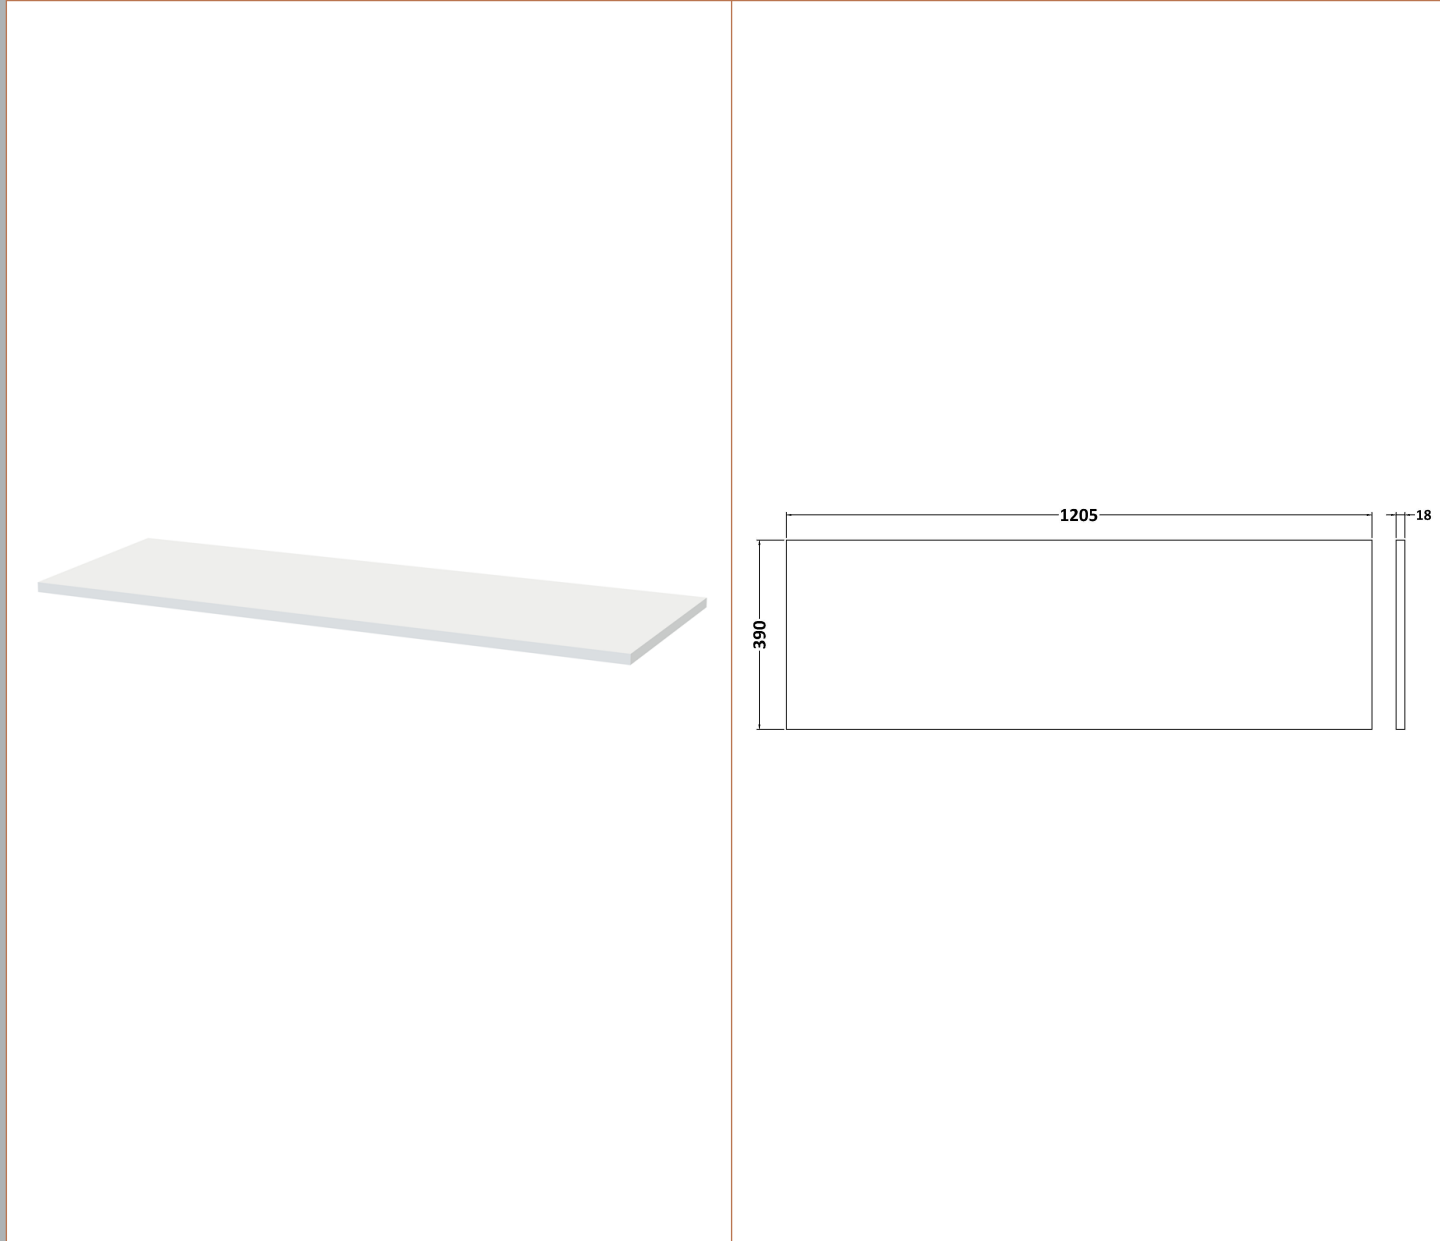

Sales Code: DFF193W2

Description: 1200 W/H 4-Drawer Vanity & Worktop

Packaging Details

Barcode: 5056462679235

Sales Code: FLU193

Description: 600 W/H 2-Drawer Unit

Product Dimensions

Height (mm):	500
Width (mm):	600
Depth (mm):	383
Nett Weight (kg):	22.5

Outer Box Dimensions (If Applicable)

Height (mm):	
Width (mm):	
Depth (mm):	
Gross Weight (kg):	
Barcode:	5056462654706

Product Details

Country of Origin:	China
Fitting Instruction:	No
CE & UKCA:	
FSC Certified Materials:	Yes
Colour:	Satin White
Construction Method:	Cam & Wood Dowel
Construction Type:	Rigid
Cabinet Finish:	MFC Painted Gloss
Fascia Finish:	Mdf Painted Gloss
Cabinet Thickness (mm):	16
Fascia Thickness (mm):	18
Drawer Included:	Yes
Drawer Type:	80mm High Metal Softclose
No of Shelves:	0
Hinge Type:	Not Applicable
Hinge Included:	No
Adjustable Legs:	No, Not Required
Fixings Included:	Yes
Handle Style:	Modern
Waste Shroud:	Yes
Handle Included:	Yes, Supplied
Handle Type:	D-Shape

Sales Code: MWT120

Description: 1200 Worktop (1205X390x18mm)

Product Dimensions

Height (mm):	18
Width (mm):	1205
Depth (mm):	390
Nett Weight (kg):	5

Packaging Dimensions

Height (mm):	25
Width (mm):	1225
Depth (mm):	410
Gross Weight (kg):	5

Sales Code: LBG1200

Description: Laminate Worktop 1205X390x22mm

Product Dimensions

Height (mm):	22
Width (mm):	1205
Depth (mm):	390
Nett Weight (kg):	5

Packaging Dimensions

Height (mm):	25
Width (mm):	1215
Depth (mm):	455
Gross Weight (kg):	5