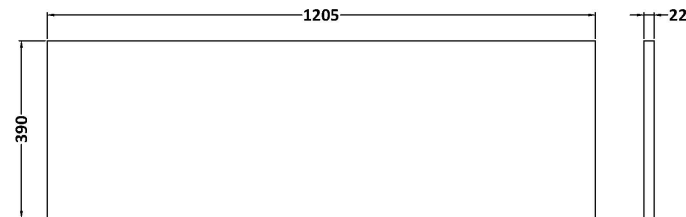

Sales Code: LCM1200

Description: Laminate Worktop 1205X390x22mm

Product Dimensions

Height (mm):	22
Width (mm):	1205
Depth (mm):	390
Nett Weight (kg):	5

Packaging Dimensions

Height (mm):	25
Width (mm):	1215
Depth (mm):	455
Gross Weight (kg):	5

Sales Code: LSW1200

Description: Laminate Worktop 1205X390x22mm

Product Dimensions

Height (mm):	22
Width (mm):	1205
Depth (mm):	390
Nett Weight (kg):	5

Packaging Dimensions

Height (mm):	25
Width (mm):	1215
Depth (mm):	455
Gross Weight (kg):	5

Packaging Data

Box Colour:	Brown Cardboard Box
Box Qty:	1
Label Size:	100 x 50
Label Colour:	White Label
Label Qty:	1

Outer Box Dimensions (If Applicable)

Height (mm):	
Width (mm):	
Depth (mm):	
Gross Weight (kg):	
Barcode:	5056678449905

Sales Code: LSB1200

Description: Laminate Worktop 1205X390x22mm

Product Dimensions

Height (mm):	22
Width (mm):	1205
Depth (mm):	390
Nett Weight (kg):	5

Packaging Dimensions

Height (mm):	25
Width (mm):	1215
Depth (mm):	455
Gross Weight (kg):	5