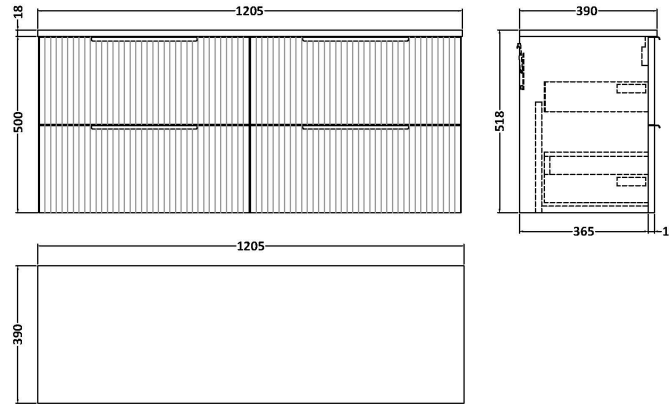

Sales Code: DFF193W2

Description: 1200 W/H 4-Drawer Vanity & Worktop

Packaging Details

Barcode: 5056462679235