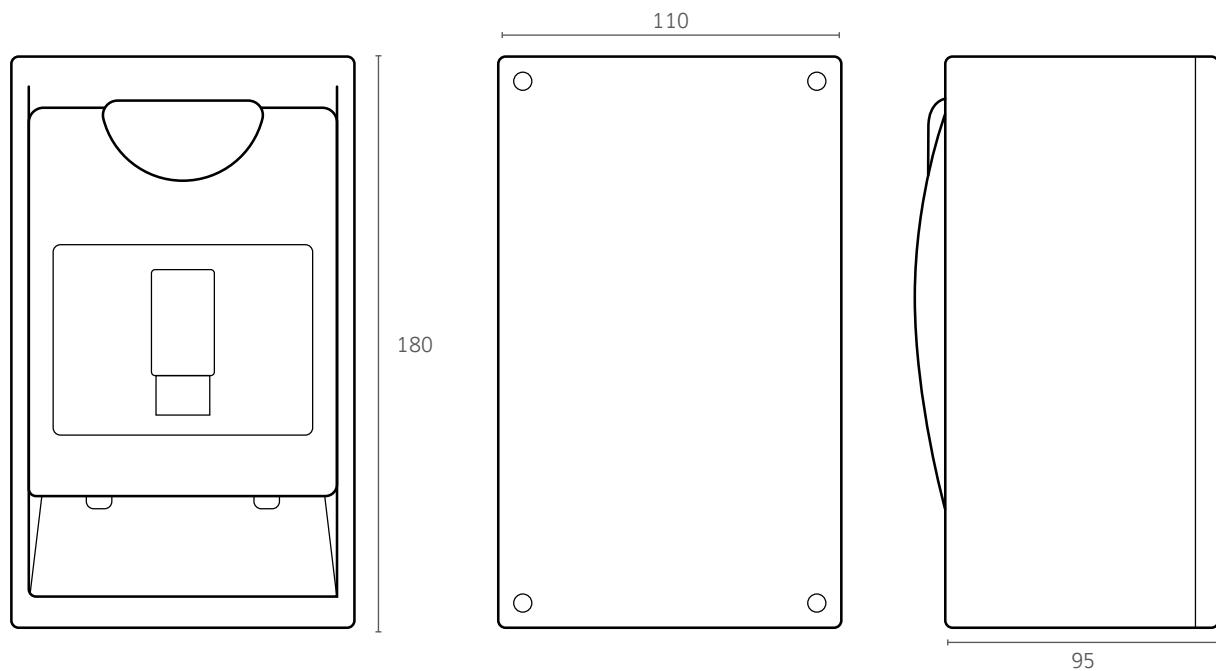

Technical data

Power supply	230V
Size	W 110 x H 180 x D 95mm
Protection rating	IP30
Mounting	Surface mount
Double insulation	Yes
Warranty	3 years

thermo Sphere

Dimensions

Sizes and loads

Code	Size (mm)	Load (A)
CSN-025	H 180 x W 110 D x 95	25
CSN-040	H 180 x W 110 D x 95	40
CSN-063	H 180 x W 110 D x 95	63