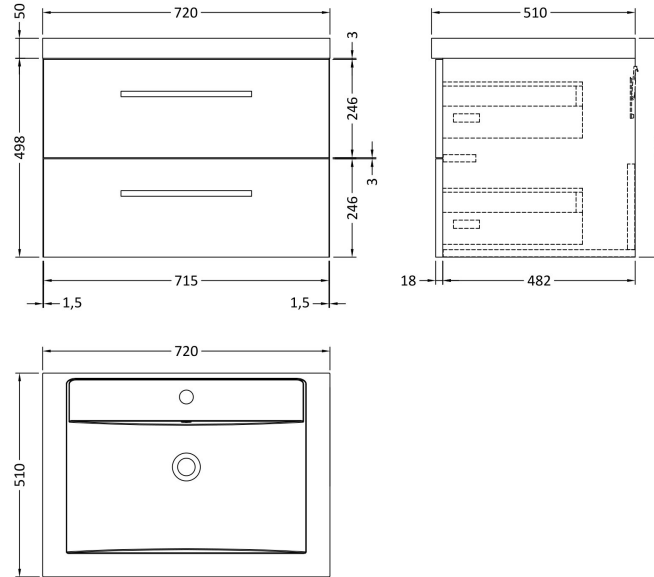

Sales Code: QUA005

Description: 718mm 2 Drawer Wh Vanity And Basin

Packaging Details

Barcode: 5056211800781

Sales Code: NVQ134

Description: 718mm 2 Drawer Wall Hung Basin Unit

Product Dimensions

Height (mm):	498
Width (mm):	718
Depth (mm):	500
Nett Weight (kg):	32.3

Packaging Dimensions

Height (mm):	520
Width (mm):	740
Depth (mm):	520
Gross Weight (kg):	32.3

Packaging Data

Box Colour:	Brown Cardboard Box - Printed
Box Qty:	1
Label Size:	50 x 100
Label Colour:	Not Applicable
Label Qty:	0

Outer Box Dimensions (If Applicable)

Height (mm):	
Width (mm):	
Depth (mm):	
Gross Weight (kg):	
Barcode:	5055275883310

Product Details

Country of Origin:	China
Fitting Instruction:	No
CE & UKCA:	N/A
FSC Certified Materials:	Yes
Colour:	Gloss White
Construction Method:	Cam & Wood Dowel
Construction Type:	Rigid
Cabinet Finish:	MFC Painted Gloss
Fascia Finish:	MFC Painted Gloss
Cabinet Thickness (mm):	16
Fascia Thickness (mm):	18
Drawer Included:	Yes
Drawer Type:	80mm High Metal S/C Inc Galler
No of Shelves:	0
Hinge Type:	Not Applicable
Hinge Included:	Not Applicable
Adjustable Legs:	No, Not Required
Fixings Included:	Yes
Handle Style:	Modern
Waste Shroud:	Yes
Handle Included:	Yes
Handle Type:	Profile

Sales Code: PMB044

Description: 720 Single Bowl Basin

Product Dimensions

Height (mm):	145
Width (mm):	720
Depth (mm):	510
Nett Weight (kg):	18

Packaging Dimensions

Height (mm):	190
Width (mm):	740
Depth (mm):	530
Gross Weight (kg):	18