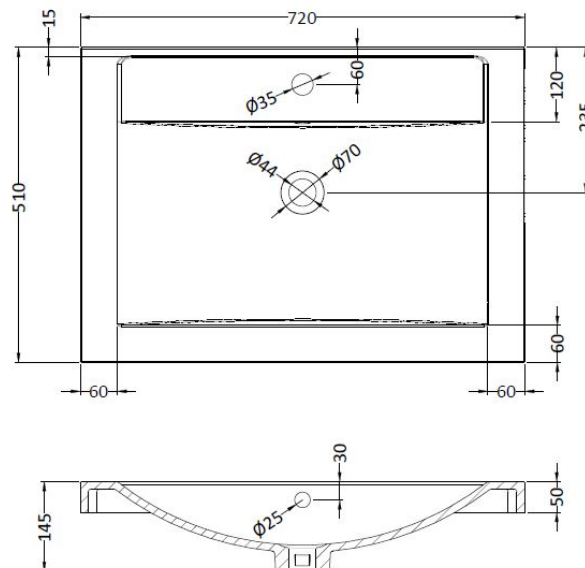

Packaging Dimensions

Height (mm):	520
Width (mm):	740
Depth (mm):	520
Gross Weight (kg):	32.3

Packaging Data

Box Colour:	Brown Cardboard Box - Printed
Box Qty:	1
Label Size:	50 x 100
Label Colour:	Not Applicable
Label Qty:	0

Outer Box Dimensions (If Applicable)

Height (mm):	
Width (mm):	
Depth (mm):	
Gross Weight (kg):	
Barcode:	5055275883310

Product Details

Country of Origin:	China
Fitting Instruction:	No
CE & UKCA:	N/A
FSC Certified Materials:	Yes
Colour:	Gloss White
Construction Method:	Cam & Wood Dowel
Construction Type:	Rigid
Cabinet Finish:	MFC Painted Gloss
Fascia Finish:	MFC Painted Gloss
Cabinet Thickness (mm):	16
Fascia Thickness (mm):	18
Drawer Included:	Yes
Drawer Type:	80mm High Metal S/C Inc Galler
No of Shelves:	0
Hinge Type:	Not Applicable
Hinge Included:	Not Applicable
Adjustable Legs:	No, Not Required
Fixings Included:	Yes
Handle Style:	Modern
Waste Shroud:	Yes
Handle Included:	Yes
Handle Type:	Profile

Sales Code: PMB044

Description: 720 Single Bowl Basin

Product Dimensions

Height (mm):	145
Width (mm):	720
Depth (mm):	510
Nett Weight (kg):	18

Packaging Dimensions

Height (mm):	190
Width (mm):	740
Depth (mm):	530
Gross Weight (kg):	18

Packaging Data

Box Colour:	Brown Cardboard Box
Box Qty:	2
Label Size:	100 x 50
Label Colour:	White Label
Label Qty:	

Outer Box Dimensions (If Applicable)

Height (mm):	
Width (mm):	
Depth (mm):	
Gross Weight (kg):	
Barcode:	5055275883754