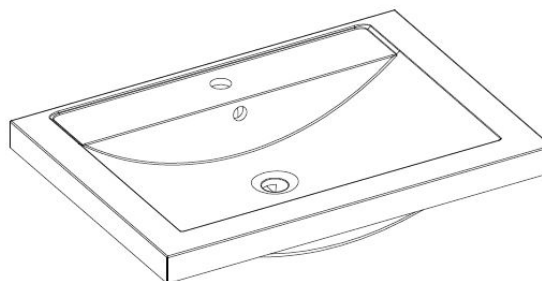

Sales Code: QUA005

Description: 718mm 2 Drawer Wh Vanity And Basin

Packaging Details

Barcode: 5056211800781

Sales Code: NVQ134

Description: 718mm 2 Drawer Wall Hung Basin Unit

Product Dimensions

Height (mm):	498
Width (mm):	718
Depth (mm):	500
Nett Weight (kg):	32.3

Packaging Dimensions

Height (mm):	520
Width (mm):	740
Depth (mm):	520
Gross Weight (kg):	32.3

Packaging Data

Box Colour:	Brown Cardboard Box - Printed
Box Qty:	1
Label Size:	50 x 100
Label Colour:	Not Applicable
Label Qty:	0

Outer Box Dimensions (If Applicable)

Height (mm):	
Width (mm):	
Depth (mm):	
Gross Weight (kg):	
Barcode:	5055275883310

Product Details

Country of Origin:	China
Fitting Instruction:	No
CE & UKCA:	N/A
FSC Certified Materials:	Yes
Colour:	Gloss White
Construction Method:	Cam & Wood Dowel
Construction Type:	Rigid
Cabinet Finish:	MFC Painted Gloss
Fascia Finish:	MFC Painted Gloss
Cabinet Thickness (mm):	16
Fascia Thickness (mm):	18
Drawer Included:	Yes
Drawer Type:	80mm High Metal S/C Inc Galler
No of Shelves:	0
Hinge Type:	Not Applicable
Hinge Included:	Not Applicable
Adjustable Legs:	No, Not Required
Fixings Included:	Yes
Handle Style:	Modern
Waste Shroud:	Yes
Handle Included:	Yes
Handle Type:	Profile

Sales Code: PMB044

Description: 720 Single Bowl Basin

Product Dimensions

Height (mm):	145
Width (mm):	720
Depth (mm):	510
Nett Weight (kg):	18

Packaging Dimensions

Height (mm):	190
Width (mm):	740
Depth (mm):	530
Gross Weight (kg):	18