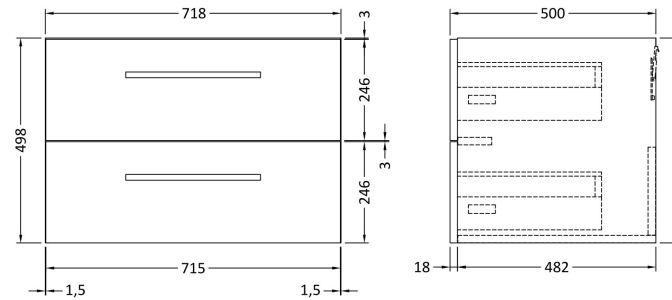

Sales Code: QUA005

Description: 718mm 2 Drawer Wh Vanity And Basin

Packaging Details

Barcode: 5056211800781

Sales Code: NVQ134

Description: 718mm 2 Drawer Wall Hung Basin Unit

Product Dimensions

Height (mm):	498
Width (mm):	718
Depth (mm):	500
Nett Weight (kg):	32.3

Packaging Dimensions

Height (mm):	520
Width (mm):	740
Depth (mm):	520
Gross Weight (kg):	32.3

Packaging Data

Box Colour:	Brown Cardboard Box - Printed
Box Qty:	1
Label Size:	50 x 100
Label Colour:	Not Applicable
Label Qty:	0

Sales Code: PMB044

Description: 720 Single Bowl Basin

Product Dimensions

Height (mm):	145
Width (mm):	720
Depth (mm):	510
Nett Weight (kg):	18

Packaging Dimensions

Height (mm):	190
Width (mm):	740
Depth (mm):	530
Gross Weight (kg):	18

Packaging Data

Box Colour:	Brown Cardboard Box
Box Qty:	2
Label Size:	100 x 50
Label Colour:	White Label
Label Qty:	

Outer Box Dimensions (If Applicable)

Height (mm):	
Width (mm):	
Depth (mm):	
Gross Weight (kg):	
Barcode:	5055275883754