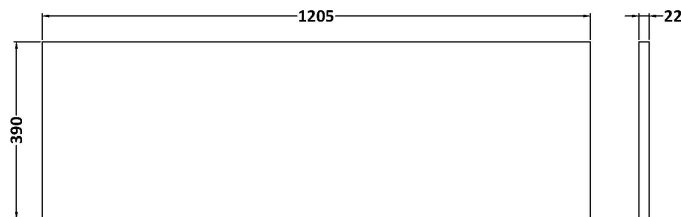

Sales Code: MWT120

Description: 1200 Worktop (1205X390x18mm)

Product Dimensions

Height (mm):	18
Width (mm):	1205
Depth (mm):	390
Nett Weight (kg):	5

Packaging Dimensions

Height (mm):	25
Width (mm):	1225
Depth (mm):	410
Gross Weight (kg):	5

Packaging Data

Box Colour:	Brown Cardboard Box - Printed
Box Qty:	1
Label Size:	100 x 50
Label Colour:	Not Applicable
Label Qty:	0

Outer Box Dimensions (If Applicable)

Height (mm):	
Width (mm):	
Depth (mm):	
Gross Weight (kg):	
Barcode:	5056462654966

Sales Code: LBG1200

Description: Laminate Worktop 1205X390x22mm

Product Dimensions

Height (mm):	22
Width (mm):	1205
Depth (mm):	390
Nett Weight (kg):	5

Packaging Dimensions

Height (mm):	25
Width (mm):	1215
Depth (mm):	455
Gross Weight (kg):	5

Sales Code: LCM1200

Description: Laminate Worktop 1205X390x22mm

Product Dimensions

Height (mm):	22
Width (mm):	1205
Depth (mm):	390
Nett Weight (kg):	5

Packaging Dimensions

Height (mm):	25
Width (mm):	1215
Depth (mm):	455
Gross Weight (kg):	5