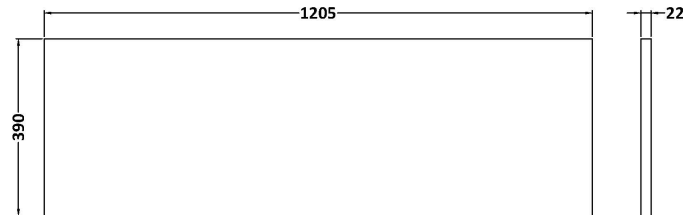

Sales Code: LCM1200

Description: Laminate Worktop 1205X390x22mm

Product Dimensions

Height (mm):	22
Width (mm):	1205
Depth (mm):	390
Nett Weight (kg):	5

Packaging Dimensions

Height (mm):	25
Width (mm):	1215
Depth (mm):	455
Gross Weight (kg):	5

Sales Code: LSW1200

Description: Laminate Worktop 1205X390x22mm

Product Dimensions

Height (mm):	22
Width (mm):	1205
Depth (mm):	390
Nett Weight (kg):	5

Packaging Dimensions

Height (mm):	25
Width (mm):	1215
Depth (mm):	455
Gross Weight (kg):	5

Packaging Data

Box Colour:	Brown Cardboard Box
Box Qty:	1
Label Size:	100 x 50
Label Colour:	White Label
Label Qty:	1

Outer Box Dimensions (If Applicable)

Height (mm):	
Width (mm):	
Depth (mm):	
Gross Weight (kg):	
Barcode:	5056678449905

Sales Code: LSB1200

Description: Laminate Worktop 1205X390x22mm

Product Dimensions

Height (mm):	22
Width (mm):	1205
Depth (mm):	390
Nett Weight (kg):	5

Packaging Dimensions

Height (mm):	25
Width (mm):	1215
Depth (mm):	455
Gross Weight (kg):	5