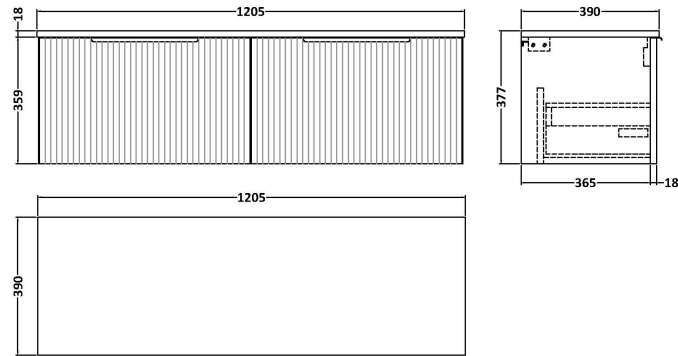

Sales Code: DFF194W2

Description: 1200 W/H 2-Drawer Vanity & Worktop

Packaging Details

Barcode: 5056462679082

Sales Code: FLU194

Description: 600 W/H Single Drawer Unit

Product Dimensions

Height (mm):	359
Width (mm):	600
Depth (mm):	383
Nett Weight (kg):	13

Packaging Dimensions

Height (mm):	380
Width (mm):	620
Depth (mm):	405
Gross Weight (kg):	13.5

Packaging Data

Box Colour:	Brown Cardboard Box - Printed
Box Qty:	0
Label Size:	0 x 0
Label Colour:	Not Applicable
Label Qty:	0

Sales Code: MWT120

Description: 1200 Worktop (1205X390x18mm)

Product Dimensions

Height (mm):	18
Width (mm):	1205
Depth (mm):	390
Nett Weight (kg):	5

Packaging Dimensions

Height (mm):	25
Width (mm):	1225
Depth (mm):	410
Gross Weight (kg):	5

Sales Code: LBG1200

Description: Laminate Worktop 1205X390x22mm

Product Dimensions

Height (mm):	22
Width (mm):	1205
Depth (mm):	390
Nett Weight (kg):	5

Packaging Dimensions

Height (mm):	25
Width (mm):	1215
Depth (mm):	455
Gross Weight (kg):	5