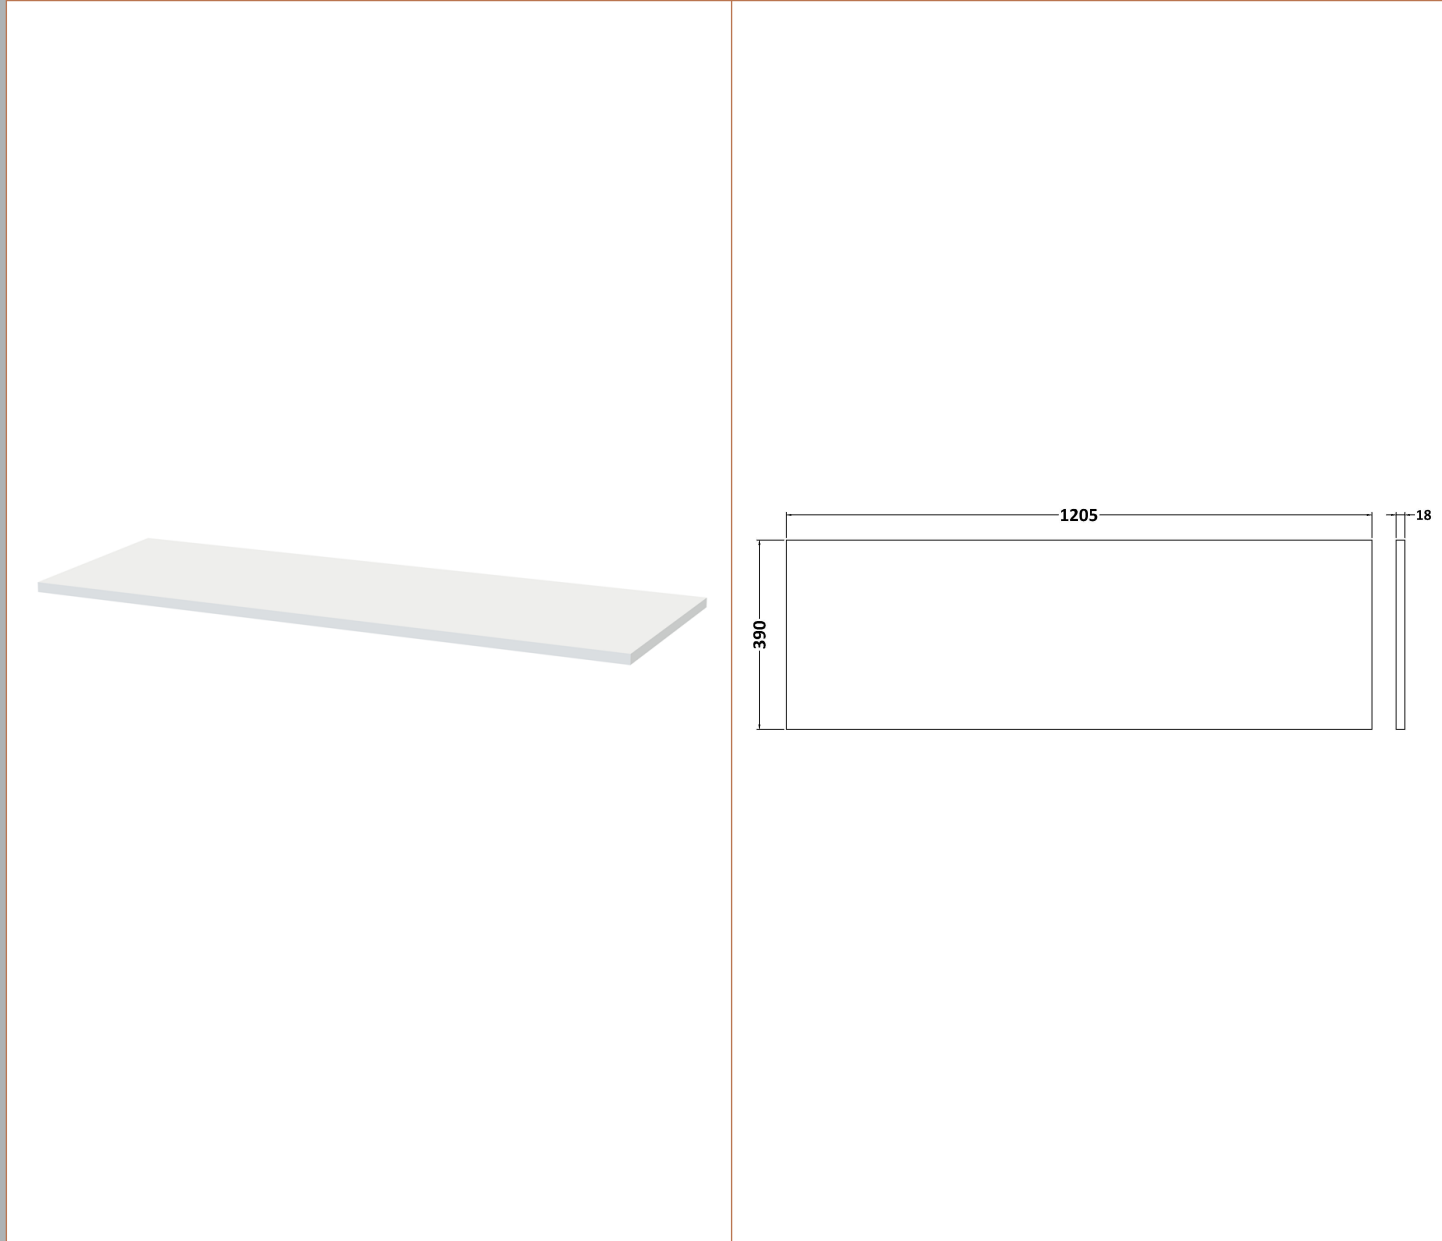

Sales Code: DFF194W2

Description: 1200 W/H 2-Drawer Vanity & Worktop

Packaging Details

Barcode: 5056462679082

Sales Code: FLU194

Description: 600 W/H Single Drawer Unit

Product Dimensions

Height (mm):	359
Width (mm):	600
Depth (mm):	383
Nett Weight (kg):	13

Outer Box Dimensions (If Applicable)

Height (mm):	
Width (mm):	
Depth (mm):	
Gross Weight (kg):	
Barcode:	5056462654669

Product Details

Country of Origin:	China
Fitting Instruction:	No
CE & UKCA:	
FSC Certified Materials:	Yes
Colour:	Satin White
Construction Method:	Cam & Wood Dowel
Construction Type:	Rigid
Cabinet Finish:	MFC Painted Gloss
Fascia Finish:	Mdf Painted Gloss
Cabinet Thickness (mm):	16
Fascia Thickness (mm):	18
Drawer Included:	Yes
Drawer Type:	80mm High Metal S/C Inc Galler
No of Shelves:	0
Hinge Type:	Not Applicable
Hinge Included:	No
Adjustable Legs:	No, Not Required
Fixings Included:	Yes
Handle Style:	Modern
Waste Shroud:	Yes
Handle Included:	Yes, Supplied
Handle Type:	D-Shape

Sales Code: MWT120

Description: 1200 Worktop (1205X390x18mm)

Product Dimensions

Height (mm):	18
Width (mm):	1205
Depth (mm):	390
Nett Weight (kg):	5

Packaging Dimensions

Height (mm):	25
Width (mm):	1225
Depth (mm):	410
Gross Weight (kg):	5

Sales Code: LBG1200

Description: Laminate Worktop 1205X390x22mm

Product Dimensions

Height (mm):	22
Width (mm):	1205
Depth (mm):	390
Nett Weight (kg):	5

Packaging Dimensions

Height (mm):	25
Width (mm):	1215
Depth (mm):	455
Gross Weight (kg):	5