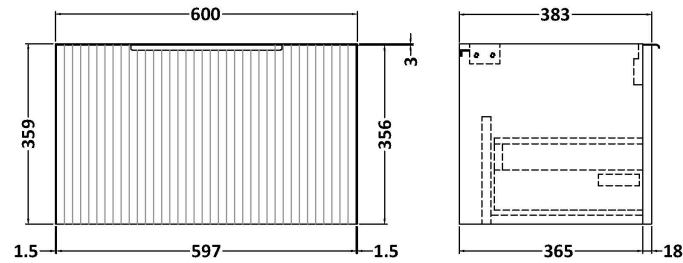

Sales Code: DFF194W2

Description: 1200 W/H 2-Drawer Vanity & Worktop

Packaging Details

Barcode: 5056462679082

Sales Code: FLU194

Description: 600 W/H Single Drawer Unit

Product Dimensions

Height (mm):	359
Width (mm):	600
Depth (mm):	383
Nett Weight (kg):	13

Packaging Dimensions

Height (mm):	380
Width (mm):	620
Depth (mm):	405
Gross Weight (kg):	13.5

Packaging Data

Box Colour:	Brown Cardboard Box - Printed
Box Qty:	0
Label Size:	0 x 0
Label Colour:	Not Applicable
Label Qty:	0

Sales Code: MWT120

Description: 1200 Worktop (1205X390x18mm)

Product Dimensions

Height (mm):	18
Width (mm):	1205
Depth (mm):	390
Nett Weight (kg):	5

Packaging Dimensions

Height (mm):	25
Width (mm):	1225
Depth (mm):	410
Gross Weight (kg):	5

Sales Code: LBG1200

Description: Laminate Worktop 1205X390x22mm

Product Dimensions

Height (mm):	22
Width (mm):	1205
Depth (mm):	390
Nett Weight (kg):	5

Packaging Dimensions

Height (mm):	25
Width (mm):	1215
Depth (mm):	455
Gross Weight (kg):	5