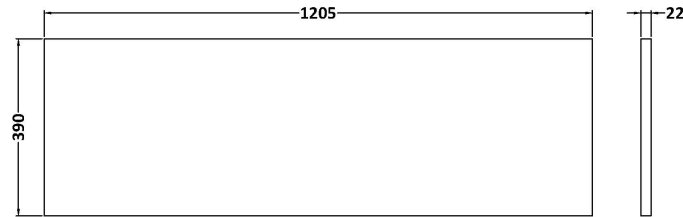

Sales Code: LBG1200

Description: Laminate Worktop 1205X390x22mm

Product Dimensions

Height (mm):	22
Width (mm):	1205
Depth (mm):	390
Nett Weight (kg):	5

Packaging Dimensions

Height (mm):	25
Width (mm):	1215
Depth (mm):	455
Gross Weight (kg):	5

Packaging Data

Box Colour:	Brown Cardboard Box
Box Qty:	1
Label Size:	100 x 50
Label Colour:	White Label
Label Qty:	1

Outer Box Dimensions (If Applicable)

Height (mm):	
Width (mm):	
Depth (mm):	
Gross Weight (kg):	
Barcode:	5056678449912

Sales Code: LCM1200

Description: Laminate Worktop 1205X390x22mm

Product Dimensions

Height (mm):	22
Width (mm):	1205
Depth (mm):	390
Nett Weight (kg):	5

Packaging Dimensions

Height (mm):	25
Width (mm):	1215
Depth (mm):	455
Gross Weight (kg):	5

Sales Code: LSW1200

Description: Laminate Worktop 1205X390x22mm

Product Dimensions

Height (mm):	22
Width (mm):	1205
Depth (mm):	390
Nett Weight (kg):	5

Packaging Dimensions

Height (mm):	25
Width (mm):	1215
Depth (mm):	455
Gross Weight (kg):	5