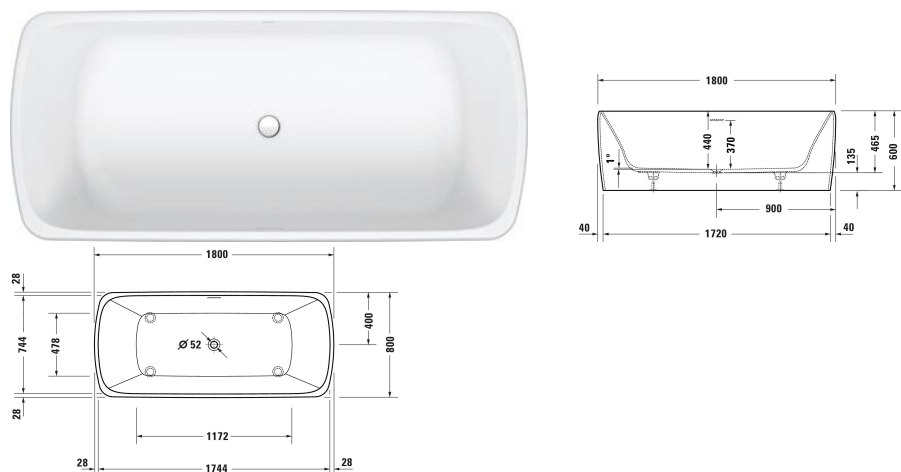

Bathtub # 700911000000000

|< 1800 mm >|

Bathtub	Dimension	Weight	Order number
Rectangular, Type of installation: Freestanding, Seamless panel, Polymer cast, DuroCast Plus, Number of backrests: 2, Incl. support frame, Incl. waste and overflow, Overflow: Yes, Waste outlet position: Middle, Overflow position: Middle, Capacity: 264 l, Internal depth: 440 mm			
Colors			
00 White Alpin			
Variant			
White Matt		138.000 kg	700911000000000