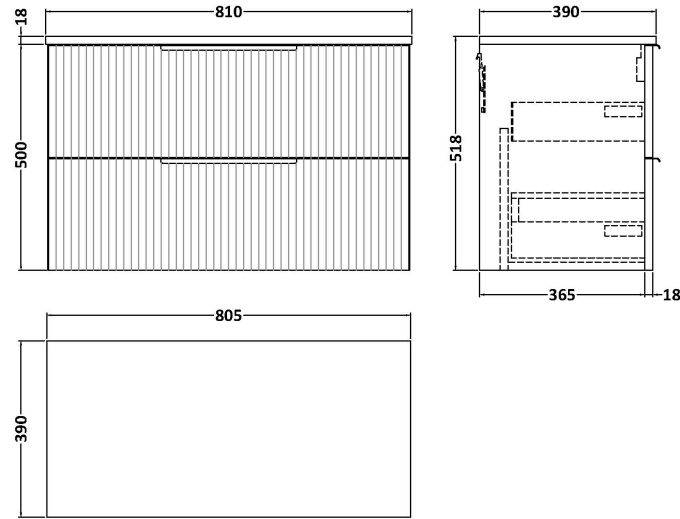

Sales Code: DFF195W

Description: 800 W/H 2-Drawer Vanity & Worktop

Packaging Details

Barcode: 5056462678740