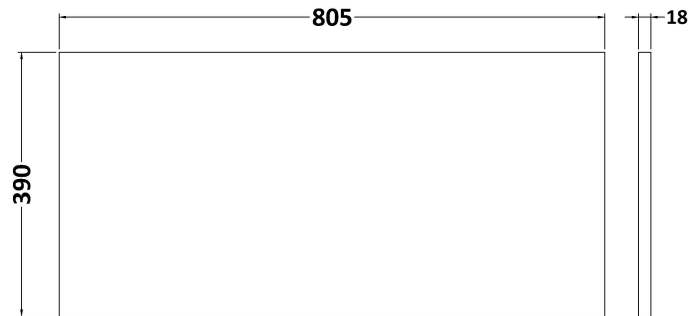

### Product Dimensions

Height (mm):	500
Width (mm):	800
Depth (mm):	383
Nett Weight (kg):	24.5

### Packaging Dimensions

Height (mm):	520
Width (mm):	820
Depth (mm):	405
Gross Weight (kg):	25

### Outer Box Dimensions (If Applicable)

Height (mm):	
Width (mm):	
Depth (mm):	
Gross Weight (kg):	
Barcode:	5056462654782

Sales Code: MWT180

Description: 800 Worktop (805X390x18mm)

**Product Dimensions**

Height (mm):	18
Width (mm):	805
Depth (mm):	390
Nett Weight (kg):	3.5

**Packaging Dimensions**

Height (mm):	25
Width (mm):	825
Depth (mm):	410
Gross Weight (kg):	3.5