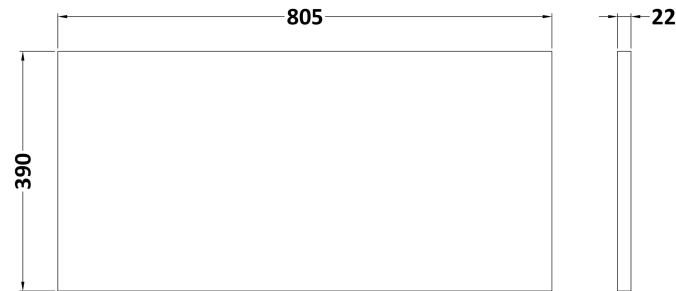

### Outer Box Dimensions (If Applicable)

Height (mm):	
Width (mm):	
Depth (mm):	
Gross Weight (kg):	
Barcode:	5056462654782

**Sales Code:** LSW800

**Description:** Laminate Worktop 805X390x22mm

**Product Dimensions**

Height (mm):	22
Width (mm):	805
Depth (mm):	390
Nett Weight (kg):	2.75

**Packaging Dimensions**

Height (mm):	25
Width (mm):	810
Depth (mm):	455
Gross Weight (kg):	2.75

**Packaging Data**

Box Colour:	Brown Cardboard Box
Box Qty:	1
Label Size:	100 x 50
Label Colour:	White Label
Label Qty:	1

**Outer Box Dimensions (If Applicable)**

Height (mm):	
Width (mm):	
Depth (mm):	
Gross Weight (kg):	
Barcode:	5056211874157

### Product Dimensions

Height (mm):	22
Width (mm):	805
Depth (mm):	390
Nett Weight (kg):	2.75