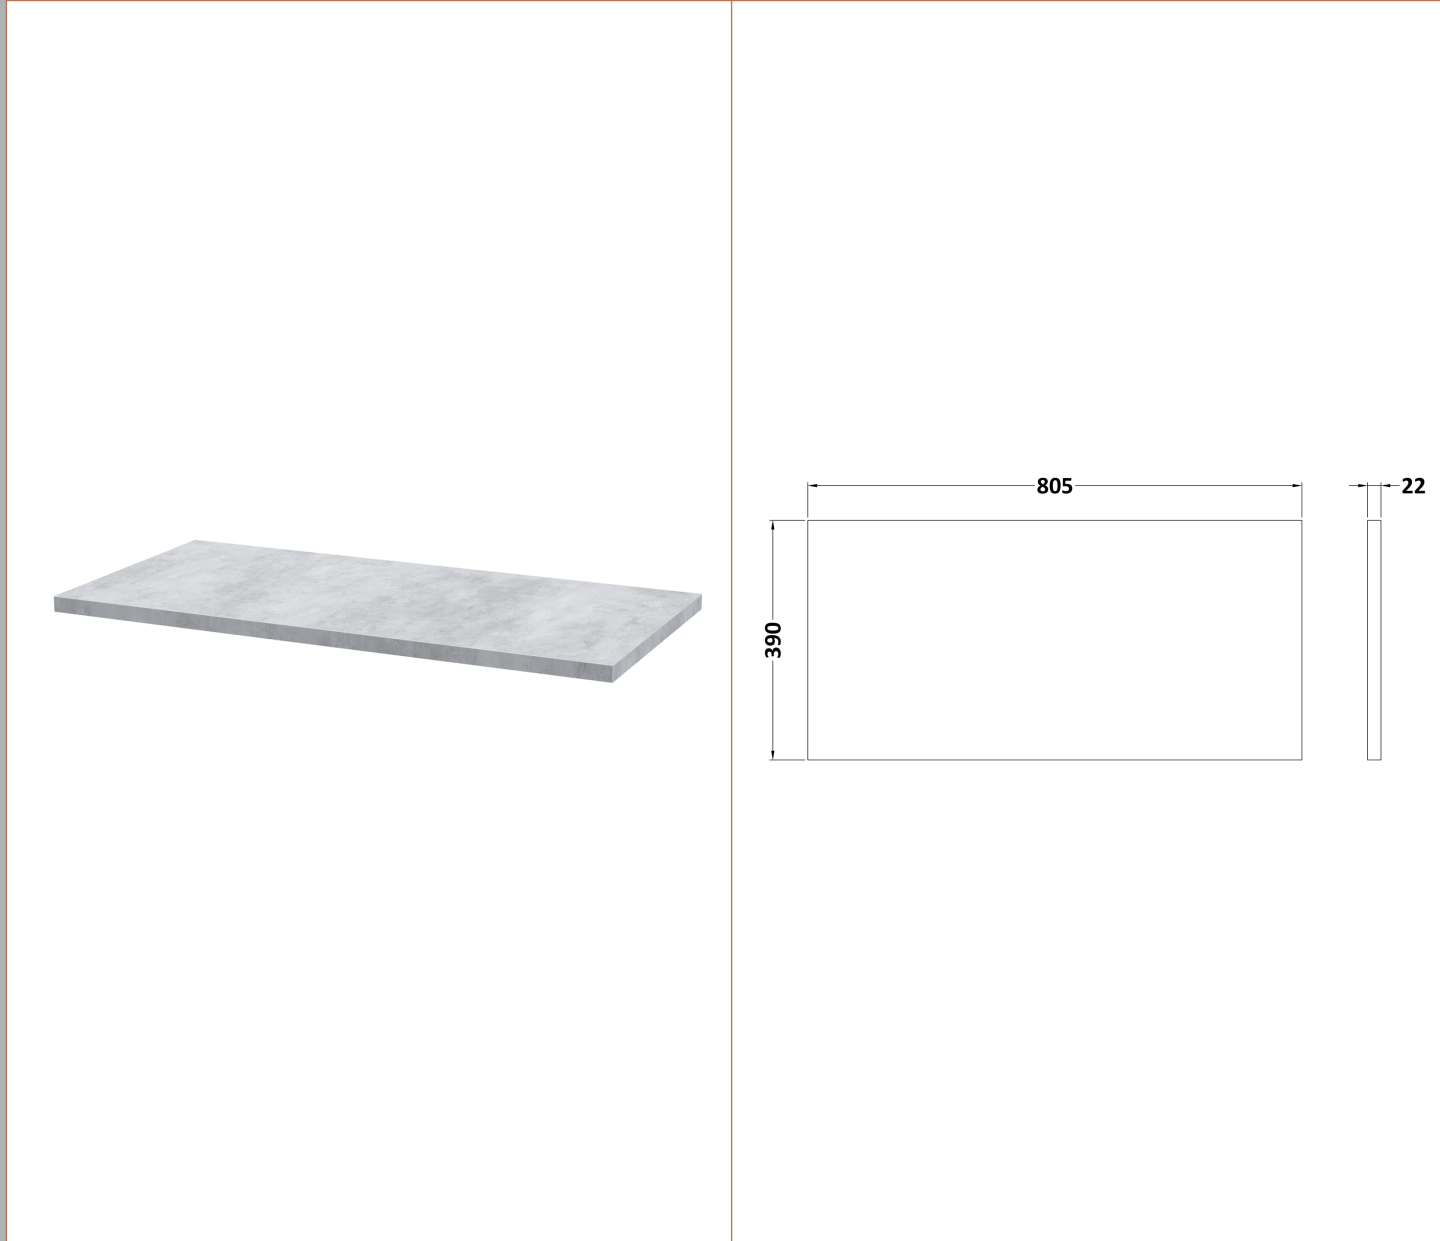

Sales Code: LBG800

Description: Laminate Worktop 805X390x22mm

Product Dimensions

Height (mm):	22
Width (mm):	805
Depth (mm):	390
Nett Weight (kg):	2.75

Packaging Dimensions

Height (mm):	25
Width (mm):	810
Depth (mm):	455
Gross Weight (kg):	2.75

Packaging Data

Box Colour:	Brown Cardboard Box
Box Qty:	1
Label Size:	100 x 50
Label Colour:	White Label
Label Qty:	1

Outer Box Dimensions (If Applicable)

Height (mm):	
Width (mm):	
Depth (mm):	
Gross Weight (kg):	
Barcode:	5056211874133

Product Details

Country of Origin:	United Kingdom
Fitting Instruction:	No
CE & UKCA:	N/A
FSC Certified Materials:	Yes
Colour:	Bellato Grey
Construction Method:	Not Applicable
Construction Type:	Not Applicable
Cabinet Finish:	Not Applicable
Fascia Finish:	MFC Laminated
Cabinet Thickness (mm):	
Fascia Thickness (mm):	22
Drawer Included:	No
Drawer Type:	Not Applicable
No of Shelves:	0
Hinge Type:	Not Applicable
Hinge Included:	No
Adjustable Legs:	No, Not Required
Fixings Included:	No
Handle Style:	Not Applicable
Waste Shroud:	Not Applicable
Handle Included:	No
Handle Type:	Not Applicable