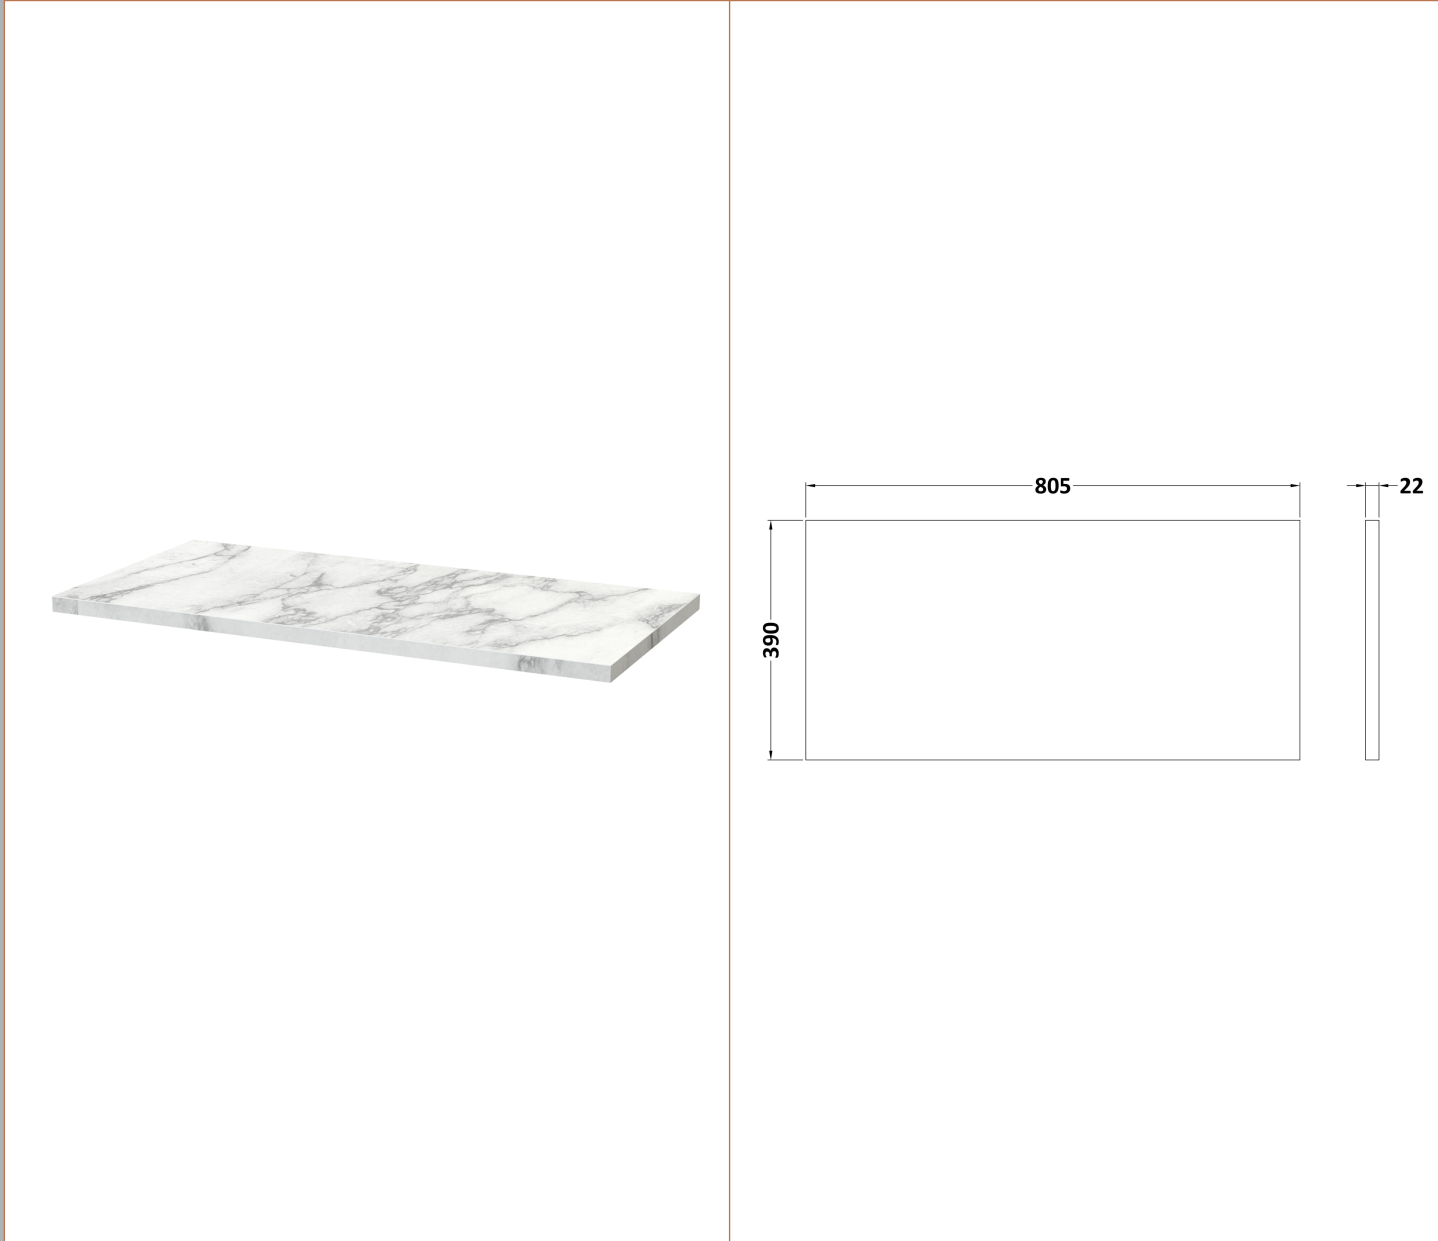

Sales Code: LCM800

Description: Laminate Worktop 805X390x22mm

Product Dimensions

Height (mm):	22
Width (mm):	805
Depth (mm):	390
Nett Weight (kg):	2.75

Packaging Dimensions

Height (mm):	25
Width (mm):	810
Depth (mm):	455
Gross Weight (kg):	2.75

Packaging Data

Box Colour:	Brown Cardboard Box
Box Qty:	1
Label Size:	100 x 50
Label Colour:	White Label
Label Qty:	1

Outer Box Dimensions (If Applicable)

Height (mm):	
Width (mm):	
Depth (mm):	
Gross Weight (kg):	
Barcode:	5056462624457

Product Details

Country of Origin:	United Kingdom
Fitting Instruction:	No
CE & UKCA:	N/A
FSC Certified Materials:	Yes
Colour:	Matt Carrera Marble
Construction Method:	Not Applicable
Construction Type:	Not Applicable
Cabinet Finish:	Not Applicable
Fascia Finish:	MFC Laminated
Cabinet Thickness (mm):	
Fascia Thickness (mm):	22
Drawer Included:	No
Drawer Type:	Not Applicable
No of Shelves:	0
Hinge Type:	Not Applicable
Hinge Included:	No
Adjustable Legs:	No, Not Required
Fixings Included:	No
Handle Style:	Not Applicable
Waste Shroud:	Not Applicable
Handle Included:	No
Handle Type:	Not Applicable