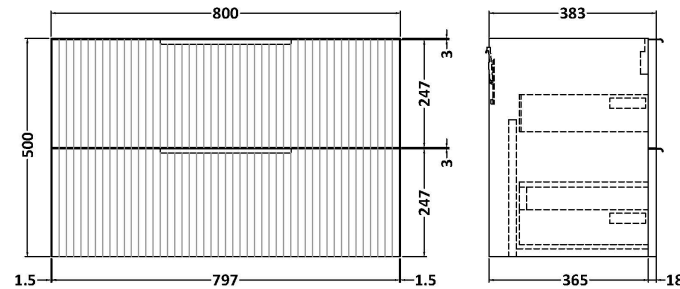

### Product Dimensions

Height (mm):	500
Width (mm):	800
Depth (mm):	383
Nett Weight (kg):	24.5

### Packaging Dimensions

Height (mm):	520
Width (mm):	820
Depth (mm):	405
Gross Weight (kg):	25

### Outer Box Dimensions (If Applicable)

Height (mm):	
Width (mm):	
Depth (mm):	
Gross Weight (kg):	
Barcode:	5056462654782

Sales Code: MWT180

Description: 800 Worktop (805X390x18mm)

**Product Dimensions**

Height (mm):	18
Width (mm):	805
Depth (mm):	390
Nett Weight (kg):	3.5

**Packaging Dimensions**

Height (mm):	25
Width (mm):	825
Depth (mm):	410
Gross Weight (kg):	3.5