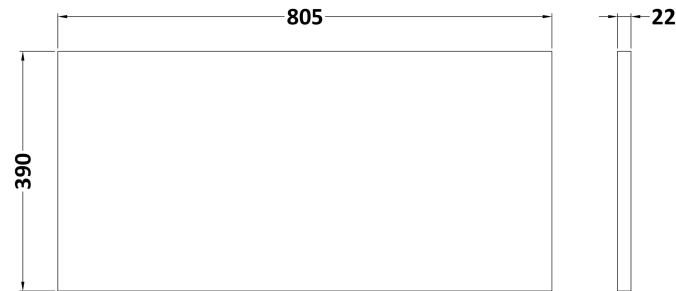

### Outer Box Dimensions (If Applicable)

Height (mm):	
Width (mm):	
Depth (mm):	
Gross Weight (kg):	
Barcode:	5056462654744

**Sales Code:** LSW800

**Description:** Laminate Worktop 805X390x22mm

**Product Dimensions**

Height (mm):	22
Width (mm):	805
Depth (mm):	390
Nett Weight (kg):	2.75

**Packaging Dimensions**

Height (mm):	25
Width (mm):	810
Depth (mm):	455
Gross Weight (kg):	2.75

**Packaging Data**

Box Colour:	Brown Cardboard Box
Box Qty:	1
Label Size:	100 x 50
Label Colour:	White Label
Label Qty:	1

**Outer Box Dimensions (If Applicable)**

Height (mm):	
Width (mm):	
Depth (mm):	
Gross Weight (kg):	
Barcode:	5056211874157

**Sales Code:** LSB800

**Description:** Laminate Worktop 805X390x22mm

**Product Dimensions**

Height (mm):	22
Width (mm):	805
Depth (mm):	390
Nett Weight (kg):	2.75

**Packaging Dimensions**

Height (mm):	25
Width (mm):	810
Depth (mm):	455
Gross Weight (kg):	2.75