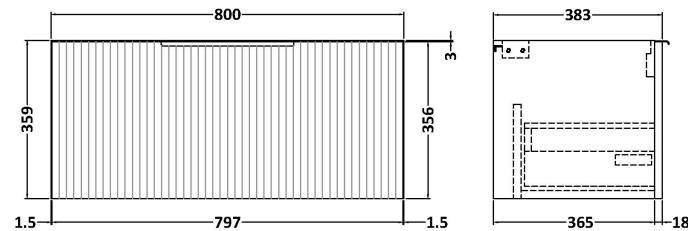

### Product Dimensions

Height (mm):	359
Width (mm):	800
Depth (mm):	383
Nett Weight (kg):	17.5

### Packaging Dimensions

Height (mm):	380
Width (mm):	820
Depth (mm):	405
Gross Weight (kg):	18

### Outer Box Dimensions (If Applicable)

Height (mm):	
Width (mm):	
Depth (mm):	
Gross Weight (kg):	
Barcode:	5056462654744

**Sales Code:** LBG800

**Description:** Laminate Worktop 805X390x22mm

**Product Dimensions**

Height (mm):	22
Width (mm):	805
Depth (mm):	390
Nett Weight (kg):	2.75

**Packaging Dimensions**

Height (mm):	25
Width (mm):	810
Depth (mm):	455
Gross Weight (kg):	2.75