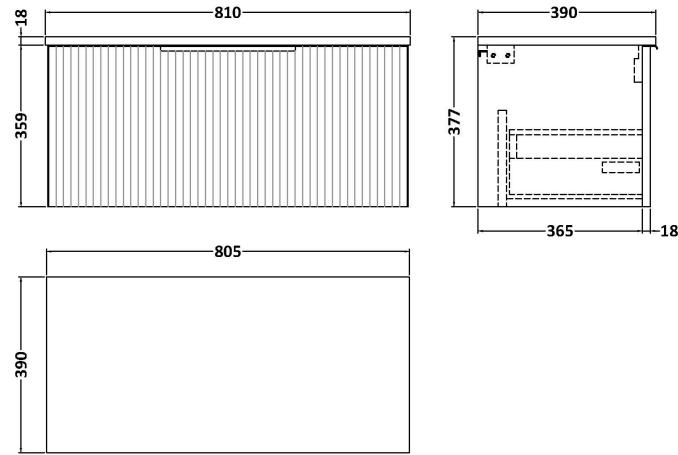

Sales Code: DFF196W

Description: 800 W/H Single Drawer Vanity & Worktop

Packaging Details

Barcode: 5056462678399