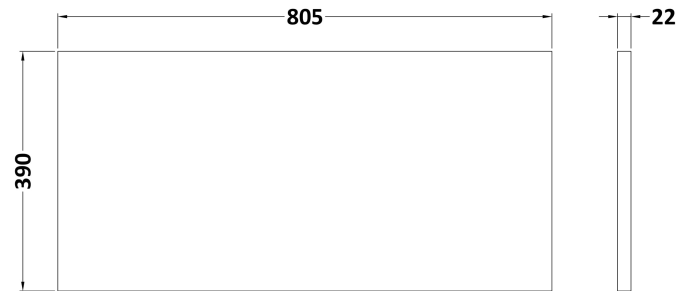

### Product Dimensions

Height (mm):	359
Width (mm):	800
Depth (mm):	383
Nett Weight (kg):	17.5

Sales Code: MWT180

Description: 800 Worktop (805X390x18mm)

**Product Dimensions**

Height (mm):	18
Width (mm):	805
Depth (mm):	390
Nett Weight (kg):	3.5

**Packaging Dimensions**

Height (mm):	25
Width (mm):	825
Depth (mm):	410
Gross Weight (kg):	3.5

**Packaging Data**

Box Colour:	Brown Cardboard Box - Printed
Box Qty:	1
Label Size:	100 x 50
Label Colour:	Not Applicable
Label Qty:	0

**Outer Box Dimensions (If Applicable)**

Height (mm):	
Width (mm):	
Depth (mm):	
Gross Weight (kg):	
Barcode:	5056211899761

**Sales Code:** LBG800

**Description:** Laminate Worktop 805X390x22mm

**Product Dimensions**

Height (mm):	22
Width (mm):	805
Depth (mm):	390
Nett Weight (kg):	2.75

**Packaging Dimensions**

Height (mm):	25
Width (mm):	810
Depth (mm):	455
Gross Weight (kg):	2.75