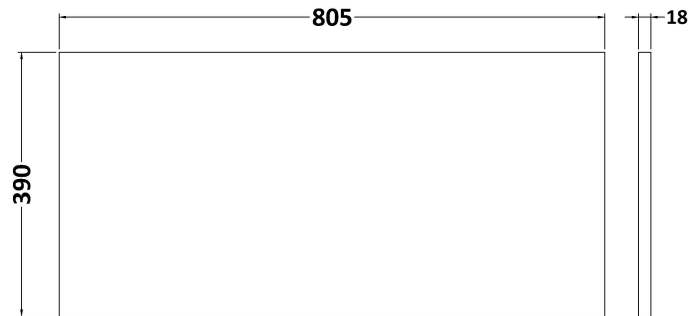

### Product Dimensions

Height (mm):	359
Width (mm):	800
Depth (mm):	383
Nett Weight (kg):	17.5

### Packaging Dimensions

Height (mm):	380
Width (mm):	820
Depth (mm):	405
Gross Weight (kg):	18

### Outer Box Dimensions (If Applicable)

Height (mm):	
Width (mm):	
Depth (mm):	
Gross Weight (kg):	
Barcode:	5056462654744

Sales Code: MWT180

Description: 800 Worktop (805X390x18mm)

**Product Dimensions**

Height (mm):	18
Width (mm):	805
Depth (mm):	390
Nett Weight (kg):	3.5

**Packaging Dimensions**

Height (mm):	25
Width (mm):	825
Depth (mm):	410
Gross Weight (kg):	3.5