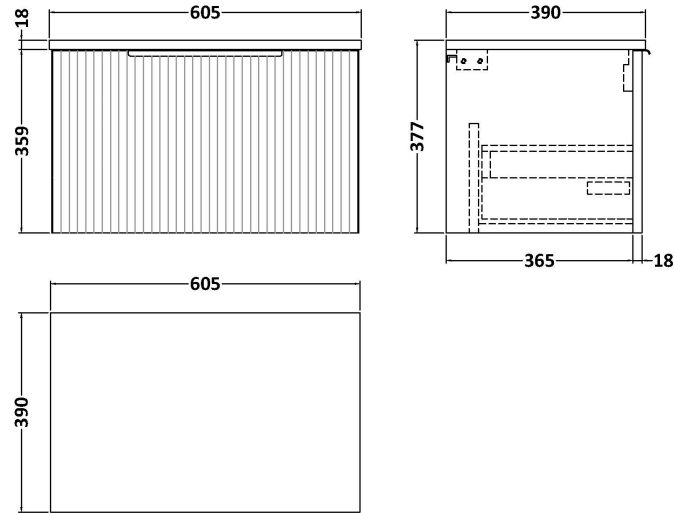

Sales Code: DFF194W

Description: 600 W/H Single Drawer Vanity & Worktop

Packaging Details

Barcode: 5056462677699

Sales Code: FLU194

Description: 600 W/H Single Drawer Unit

Product Dimensions

Height (mm):	359
Width (mm):	600
Depth (mm):	383
Nett Weight (kg):	13

Packaging Dimensions

Height (mm):	380
Width (mm):	620
Depth (mm):	405
Gross Weight (kg):	13.5

Packaging Data

Box Colour:	Brown Cardboard Box - Printed
Box Qty:	0
Label Size:	0 x 0
Label Colour:	Not Applicable
Label Qty:	0

Sales Code: MWT160

Description: 600 Worktop (605X390x18mm)

Product Dimensions

Height (mm):	18
Width (mm):	605
Depth (mm):	390
Nett Weight (kg):	2.5

Packaging Dimensions

Height (mm):	25
Width (mm):	625
Depth (mm):	410
Gross Weight (kg):	2.5

Sales Code: LSW600

Description: Laminate Worktop 605X390x22mm

Product Dimensions

Height (mm):	22
Width (mm):	605
Depth (mm):	390
Nett Weight (kg):	2

Packaging Dimensions

Height (mm):	25
Width (mm):	610
Depth (mm):	455
Gross Weight (kg):	2