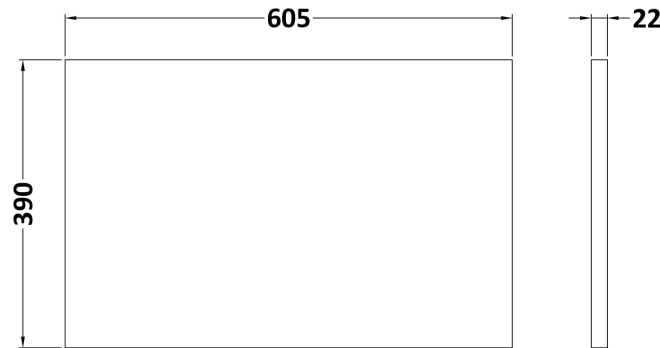

Sales Code: MWT160

Description: 600 Worktop (605X390x18mm)

Product Dimensions

Height (mm):	18
Width (mm):	605
Depth (mm):	390
Nett Weight (kg):	2.5

Packaging Dimensions

Height (mm):	25
Width (mm):	625
Depth (mm):	410
Gross Weight (kg):	2.5

Sales Code: LBG600

Description: Laminate Worktop 605X390x22mm

Product Dimensions

Height (mm):	22
Width (mm):	605
Depth (mm):	390
Nett Weight (kg):	2

Packaging Dimensions

Height (mm):	25
Width (mm):	610
Depth (mm):	455
Gross Weight (kg):	2

Packaging Data

Box Colour:	Brown Cardboard Box
Box Qty:	1
Label Size:	100 x 50
Label Colour:	White Label
Label Qty:	1

Outer Box Dimensions (If Applicable)

Height (mm):	
Width (mm):	
Depth (mm):	
Gross Weight (kg):	
Barcode:	5056211874164

Sales Code: LSW600

Description: Laminate Worktop 605X390x22mm

Product Dimensions

Height (mm):	22
Width (mm):	605
Depth (mm):	390
Nett Weight (kg):	2

Packaging Dimensions

Height (mm):	25
Width (mm):	610
Depth (mm):	455
Gross Weight (kg):	2