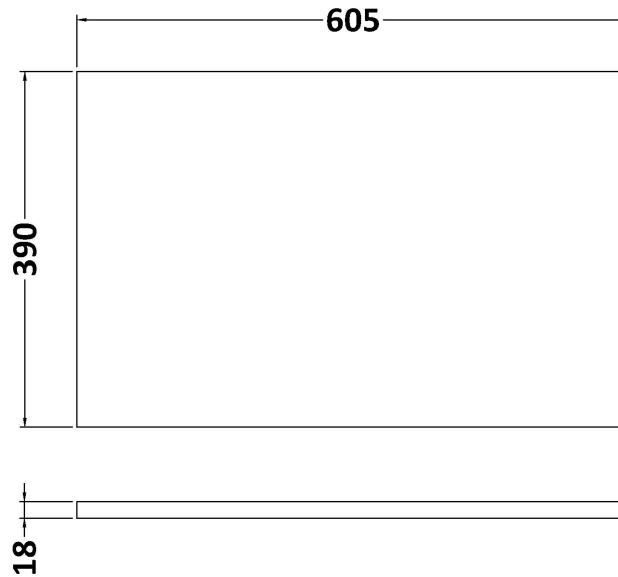

Packaging Dimensions

Height (mm):	380
Width (mm):	620
Depth (mm):	405
Gross Weight (kg):	13.5

Packaging Data

Box Colour:	Brown Cardboard Box - Printed
Box Qty:	0
Label Size:	0 x 0
Label Colour:	Not Applicable
Label Qty:	0

Sales Code: MWT160

Description: 600 Worktop (605X390x18mm)

Product Dimensions

Height (mm):	18
Width (mm):	605
Depth (mm):	390
Nett Weight (kg):	2.5

Packaging Dimensions

Height (mm):	25
Width (mm):	625
Depth (mm):	410
Gross Weight (kg):	2.5

Sales Code: LBG600

Description: Laminate Worktop 605X390x22mm

Product Dimensions

Height (mm):	22
Width (mm):	605
Depth (mm):	390
Nett Weight (kg):	2

Packaging Dimensions

Height (mm):	25
Width (mm):	610
Depth (mm):	455
Gross Weight (kg):	2

Sales Code: LSW600

Description: Laminate Worktop 605X390x22mm

Product Dimensions

Height (mm):	22
Width (mm):	605
Depth (mm):	390
Nett Weight (kg):	2

Packaging Dimensions

Height (mm):	25
Width (mm):	610
Depth (mm):	455
Gross Weight (kg):	2