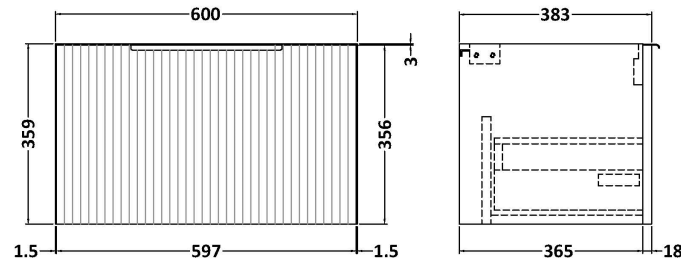

Sales Code: DFF194W

Description: 600 W/H Single Drawer Vanity & Worktop

Packaging Details

Barcode: 5056462677699

Sales Code: FLU194

Description: 600 W/H Single Drawer Unit

Product Dimensions

Height (mm):	359
Width (mm):	600
Depth (mm):	383
Nett Weight (kg):	13

Packaging Dimensions

Height (mm):	380
Width (mm):	620
Depth (mm):	405
Gross Weight (kg):	13.5

Packaging Data

Box Colour:	Brown Cardboard Box - Printed
Box Qty:	0
Label Size:	0 x 0
Label Colour:	Not Applicable
Label Qty:	0

Sales Code: MWT160

Description: 600 Worktop (605X390x18mm)

Product Dimensions

Height (mm):	18
Width (mm):	605
Depth (mm):	390
Nett Weight (kg):	2.5

Packaging Dimensions

Height (mm):	25
Width (mm):	625
Depth (mm):	410
Gross Weight (kg):	2.5

Sales Code: LBG600

Description: Laminate Worktop 605X390x22mm

Product Dimensions

Height (mm):	22
Width (mm):	605
Depth (mm):	390
Nett Weight (kg):	2

Packaging Dimensions

Height (mm):	25
Width (mm):	610
Depth (mm):	455
Gross Weight (kg):	2