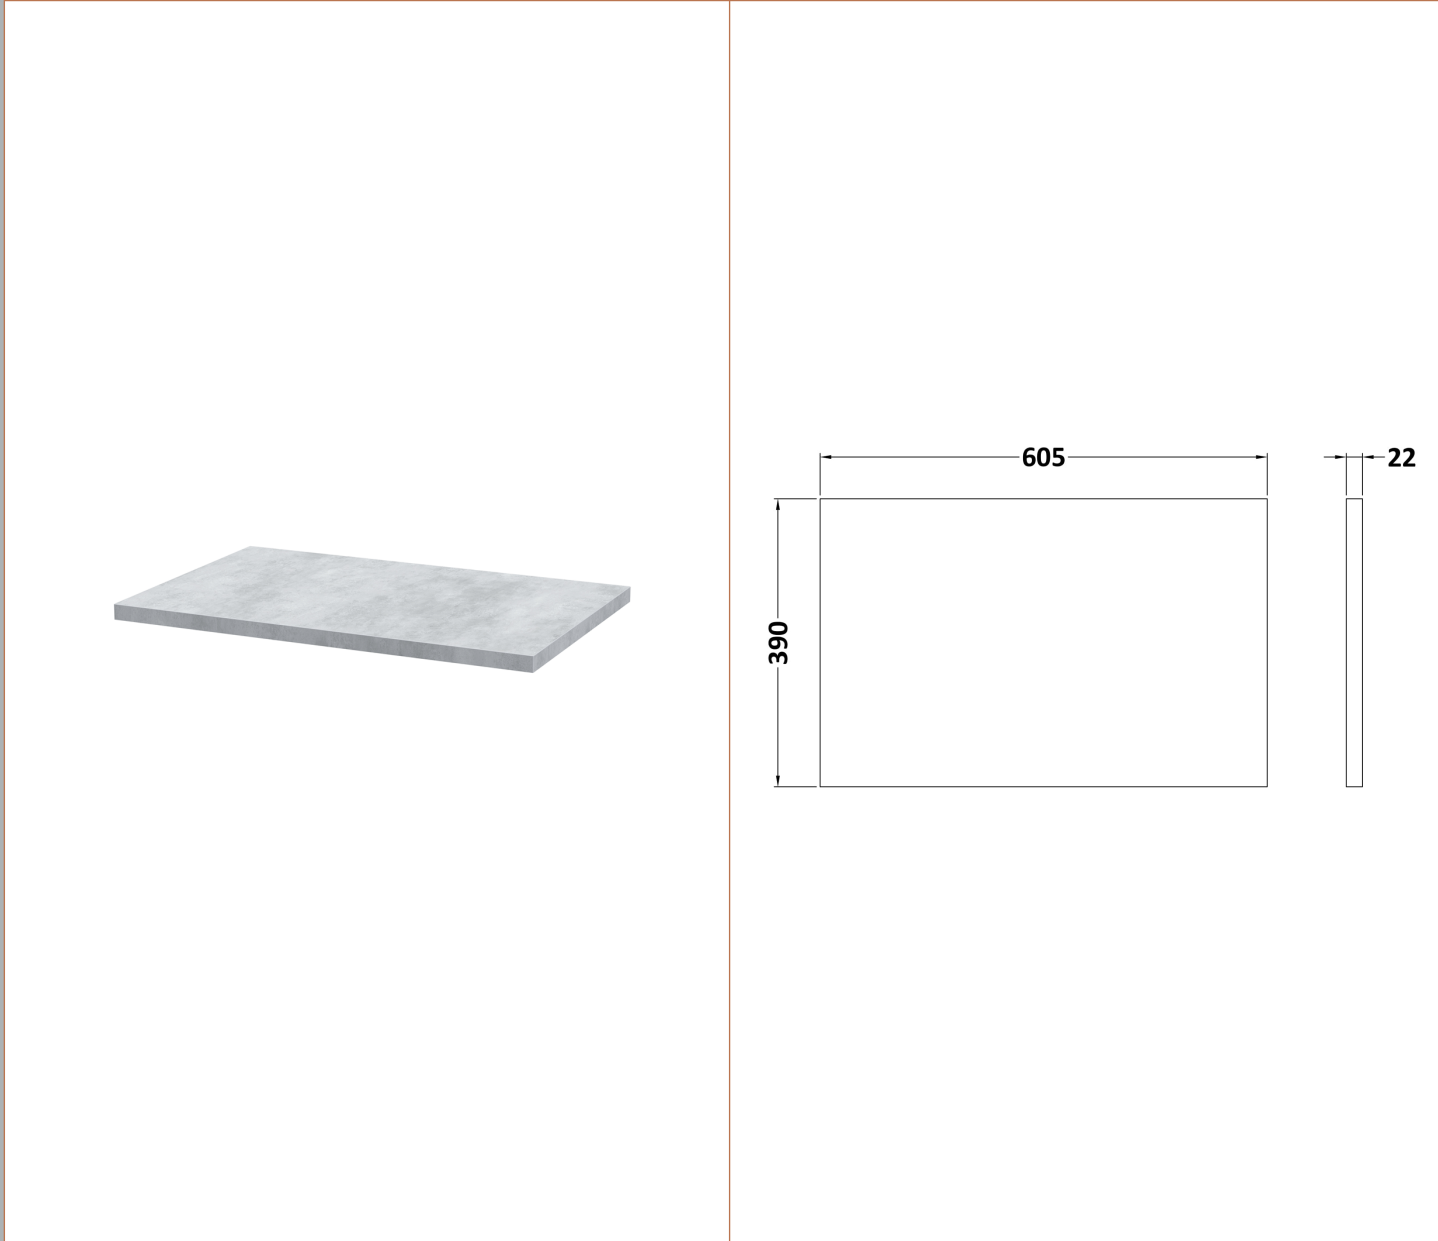

Sales Code: LBG600

Description: Laminate Worktop 605X390x22mm

Product Dimensions

Height (mm):	22
Width (mm):	605
Depth (mm):	390
Nett Weight (kg):	2

Packaging Dimensions

Height (mm):	25
Width (mm):	610
Depth (mm):	455
Gross Weight (kg):	2

Packaging Data

Box Colour:	Brown Cardboard Box
Box Qty:	1
Label Size:	100 x 50
Label Colour:	White Label
Label Qty:	1

Outer Box Dimensions (If Applicable)

Height (mm):	
Width (mm):	
Depth (mm):	
Gross Weight (kg):	
Barcode:	5056211874164

Product Details

Country of Origin:	United Kingdom
Fitting Instruction:	No
CE Certification:	N/A
FSC Certified Materials:	Yes
Colour:	Bellato Grey
Construction Method:	Not Applicable
Construction Type:	Not Applicable
Cabinet Finish:	Not Applicable
Fascia Finish:	MFC Laminated
Cabinet Thickness (mm):	
Fascia Thickness (mm):	22
Drawer Included:	No
Drawer Type:	Not Applicable
No of Shelves:	0
Hinge Type:	Not Applicable
Hinge Included:	No
Adjustable Legs:	No, Not Required
Fixings Included:	No
Handle Style:	Not Applicable
Waste Shroud:	Not Applicable
Handle Included:	No
Handle Type:	Not Applicable