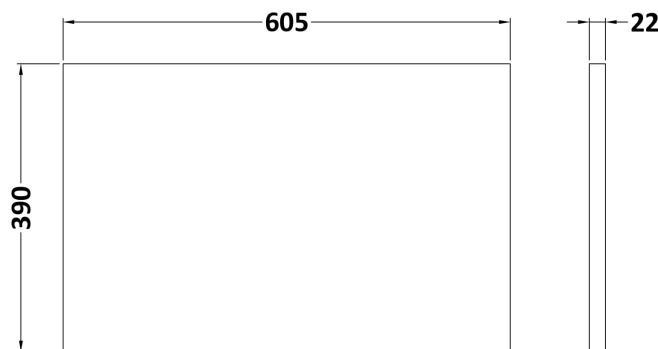

Sales Code: LBG600

Description: Laminate Worktop 605X390x22mm

Product Dimensions

Height (mm):	22
Width (mm):	605
Depth (mm):	390
Nett Weight (kg):	2

Packaging Dimensions

Height (mm):	25
Width (mm):	610
Depth (mm):	455
Gross Weight (kg):	2

Sales Code: LSW600

Description: Laminate Worktop 605X390x22mm

Product Dimensions

Height (mm):	22
Width (mm):	605
Depth (mm):	390
Nett Weight (kg):	2

Packaging Dimensions

Height (mm):	25
Width (mm):	610
Depth (mm):	455
Gross Weight (kg):	2

Packaging Data

Box Colour:	Brown Cardboard Box
Box Qty:	1
Label Size:	100 x 50
Label Colour:	White Label
Label Qty:	1

Outer Box Dimensions (If Applicable)

Height (mm):	
Width (mm):	
Depth (mm):	
Gross Weight (kg):	
Barcode:	5056211874188

Sales Code: LSB600

Description: Laminate Worktop 605X390x22mm

Product Dimensions

Height (mm):	22
Width (mm):	605
Depth (mm):	390
Nett Weight (kg):	2

Packaging Dimensions

Height (mm):	25
Width (mm):	610
Depth (mm):	455
Gross Weight (kg):	2