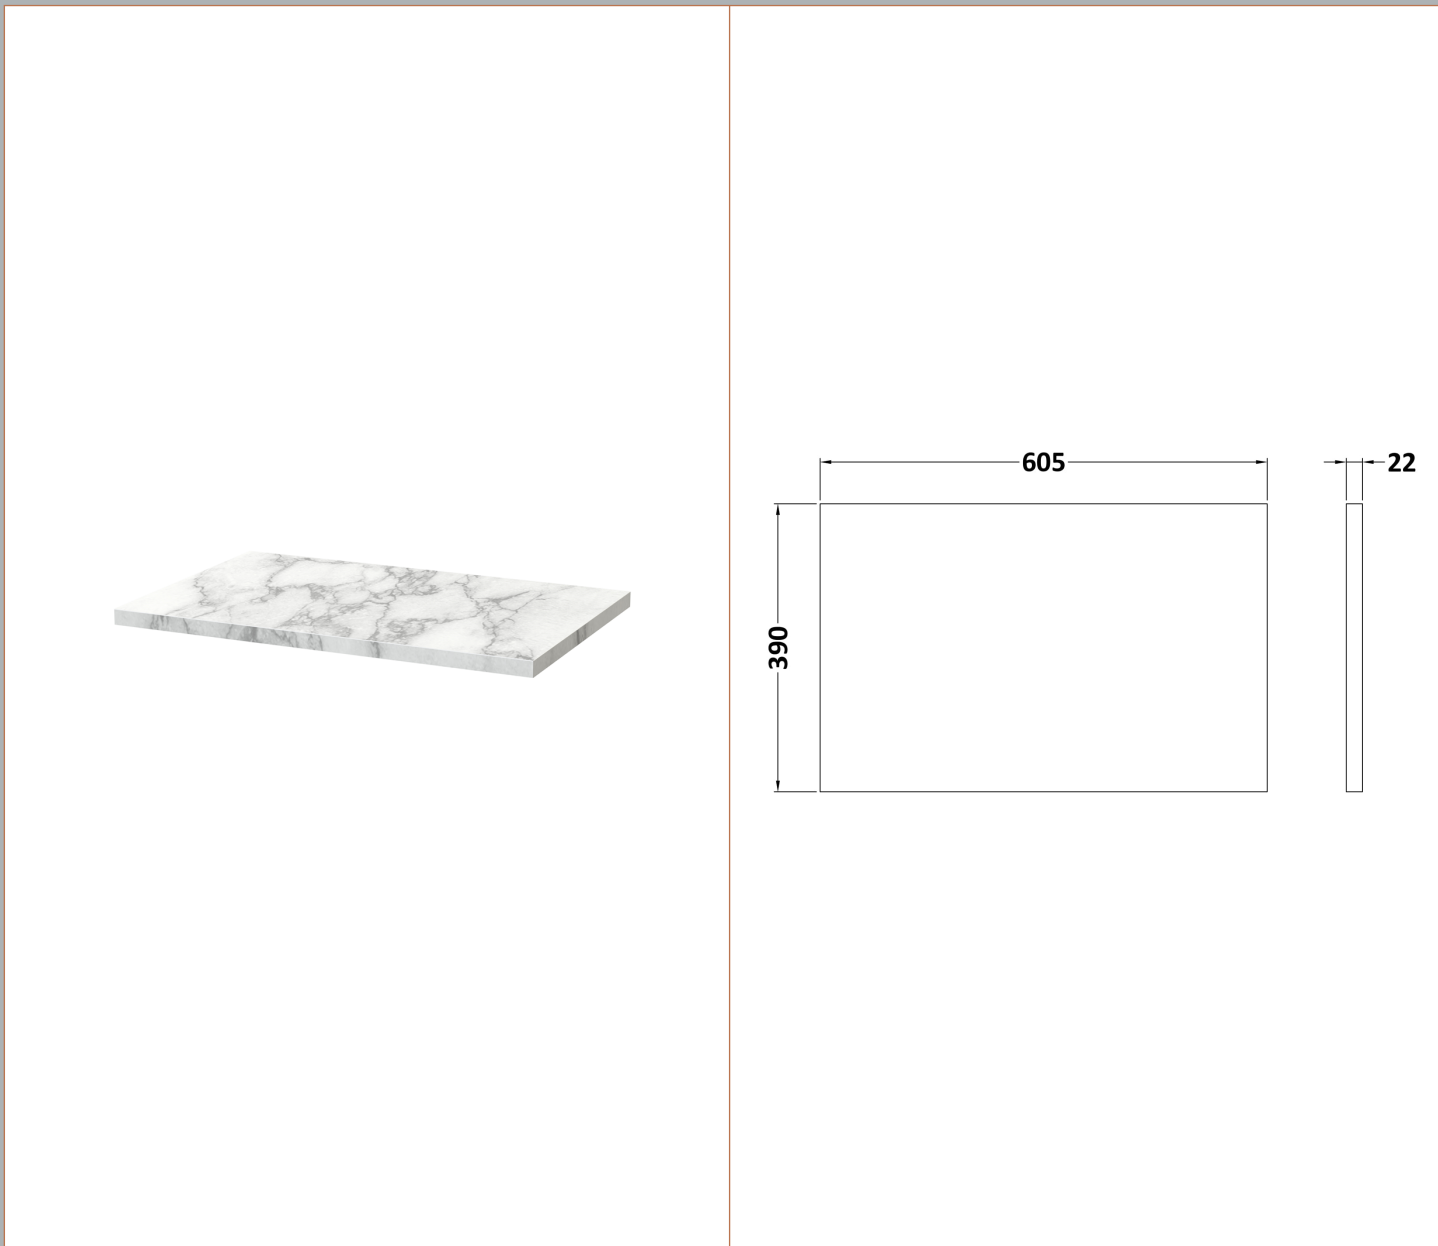

Sales Code: LSW600

Description: Laminate Worktop 605X390x22mm

Product Dimensions

Height (mm):	22
Width (mm):	605
Depth (mm):	390
Nett Weight (kg):	2

Packaging Dimensions

Height (mm):	25
Width (mm):	610
Depth (mm):	455
Gross Weight (kg):	2

Sales Code: LSB600

Description: Laminate Worktop 605X390x22mm

Product Dimensions

Height (mm):	22
Width (mm):	605
Depth (mm):	390
Nett Weight (kg):	2

Packaging Dimensions

Height (mm):	25
Width (mm):	610
Depth (mm):	455
Gross Weight (kg):	2

Packaging Data

Box Colour:	Brown Cardboard Box
Box Qty:	1
Label Size:	100 x 50
Label Colour:	White Label
Label Qty:	1

Outer Box Dimensions (If Applicable)

Height (mm):	
Width (mm):	
Depth (mm):	
Gross Weight (kg):	
Barcode:	5056211874171

Sales Code: LCM600

Description: Laminate Worktop 605X390x22mm

Product Dimensions

Height (mm):	22
Width (mm):	605
Depth (mm):	390
Nett Weight (kg):	2

Packaging Dimensions

Height (mm):	25
Width (mm):	610
Depth (mm):	455
Gross Weight (kg):	2