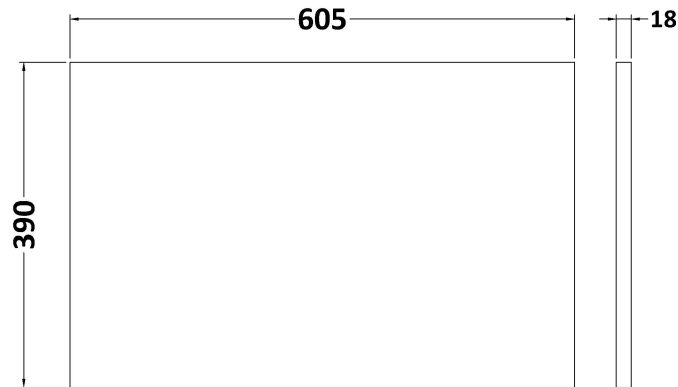

### Product Dimensions

Height (mm):	539
Width (mm):	600
Depth (mm):	385
Nett Weight (kg):	14.2

### Packaging Dimensions

Height (mm):	560
Width (mm):	620
Depth (mm):	405
Gross Weight (kg):	14.7

### Outer Box Dimensions (If Applicable)

Height (mm):	
Width (mm):	
Depth (mm):	
Gross Weight (kg):	
Barcode:	5056462657097

**Sales Code:** MWD2260

**Description:** 600 Worktop (605X390x18mm)

**Product Dimensions**

Height (mm):	18
Width (mm):	605
Depth (mm):	390
Nett Weight (kg):	2.5

**Packaging Dimensions**

Height (mm):	25
Width (mm):	625
Depth (mm):	410
Gross Weight (kg):	3