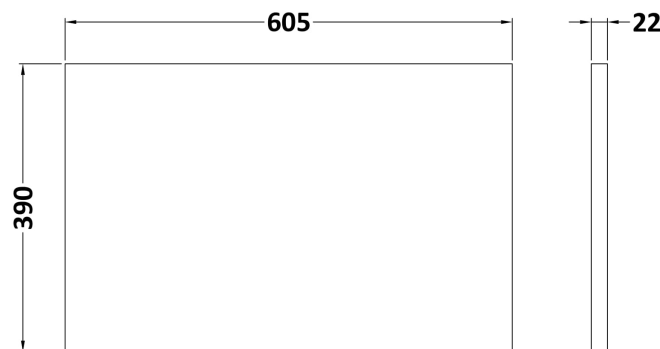

### Product Dimensions

Height (mm):	539
Width (mm):	600
Depth (mm):	385
Nett Weight (kg):	14.2

### Outer Box Dimensions (If Applicable)

Height (mm):	
Width (mm):	
Depth (mm):	
Gross Weight (kg):	
Barcode:	5056462657097

**Sales Code:** LCM600

**Description:** Laminate Worktop 605X390x22mm

<b>Product Dimensions</b>	
Height (mm):	22
Width (mm):	605
Depth (mm):	390
Nett Weight (kg):	2
<b>Packaging Dimensions</b>	
Height (mm):	25
Width (mm):	610
Depth (mm):	455
Gross Weight (kg):	2
<b>Packaging Data</b>	
Box Colour:	Brown Cardboard Box
Box Qty:	1
Label Size:	100 x 50
Label Colour:	White Label
Label Qty:	1
<b>Outer Box Dimensions (If Applicable)</b>	
Height (mm):	
Width (mm):	
Depth (mm):	
Gross Weight (kg):	
Barcode:	5056462624433
<b>Product Details</b>	
Country of Origin:	United Kingdom
Fitting Instruction:	No
CE & UKCA:	N/A
FSC Certified Materials:	Yes
Colour:	Matt Carrera Marble
Construction Method:	Not Applicable
Construction Type:	Not Applicable
Cabinet Finish:	Not Applicable
Fascia Finish:	MFC Laminated
Cabinet Thickness (mm):	
Fascia Thickness (mm):	22
Drawer Included:	No
Drawer Type:	Not Applicable
No of Shelves:	0
Hinge Type:	Not Applicable
Hinge Included:	No
Adjustable Legs:	No, Not Required
Fixings Included:	No
Handle Style:	Not Applicable
Waste Shroud:	Not Applicable
Handle Included:	No
Handle Type:	Not Applicable

**Sales Code:** LSW600

**Description:** Laminate Worktop 605X390x22mm

**Product Dimensions**

Height (mm):	22
Width (mm):	605
Depth (mm):	390
Nett Weight (kg):	2

**Packaging Dimensions**

Height (mm):	25
Width (mm):	610
Depth (mm):	455
Gross Weight (kg):	2