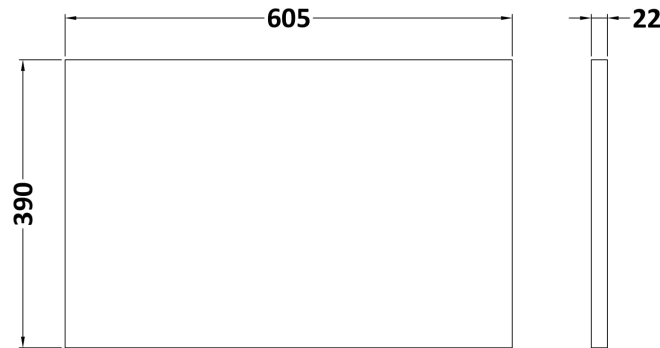

Sales Code: LSB600

Description: Laminate Worktop 605X390x22mm

Product Dimensions

Height (mm):	22
Width (mm):	605
Depth (mm):	390
Nett Weight (kg):	2

Packaging Dimensions

Height (mm):	25
Width (mm):	610
Depth (mm):	455
Gross Weight (kg):	2

Packaging Data

Box Colour:	Brown Cardboard Box
Box Qty:	1
Label Size:	100 x 50
Label Colour:	White Label
Label Qty:	1

Outer Box Dimensions (If Applicable)

Height (mm):	
Width (mm):	
Depth (mm):	
Gross Weight (kg):	
Barcode:	5056211874171

Product Details

Country of Origin:	United Kingdom
Fitting Instruction:	No
CE & UKCA:	N/A
FSC Certified Materials:	Yes
Colour:	Sparkling Black
Construction Method:	Not Applicable
Construction Type:	Not Applicable
Cabinet Finish:	Not Applicable
Fascia Finish:	MFC Laminated
Cabinet Thickness (mm):	
Fascia Thickness (mm):	22
Drawer Included:	No
Drawer Type:	Not Applicable
No of Shelves:	0
Hinge Type:	Not Applicable
Hinge Included:	No
Adjustable Legs:	No, Not Required
Fixings Included:	No
Handle Style:	Not Applicable
Waste Shroud:	Not Applicable
Handle Included:	No
Handle Type:	Not Applicable