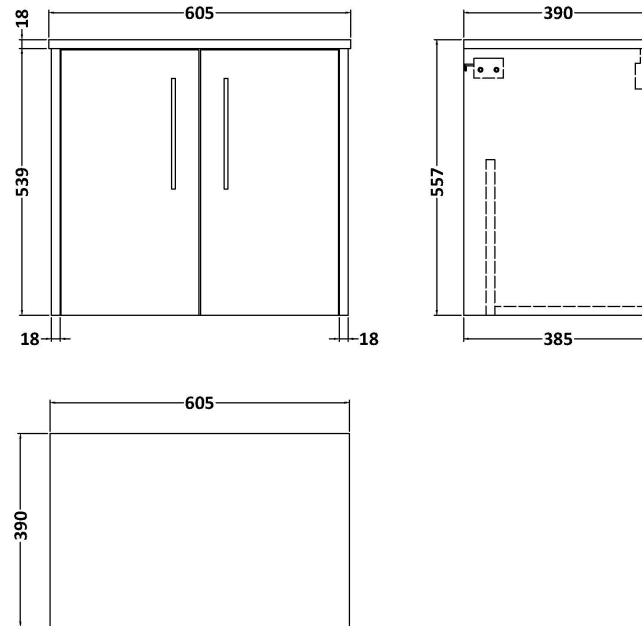

Sales Code: JNU2223W

Description: 600 Wh 2-Door Vanity & Worktop

Packaging Details

Barcode: 5056462671543