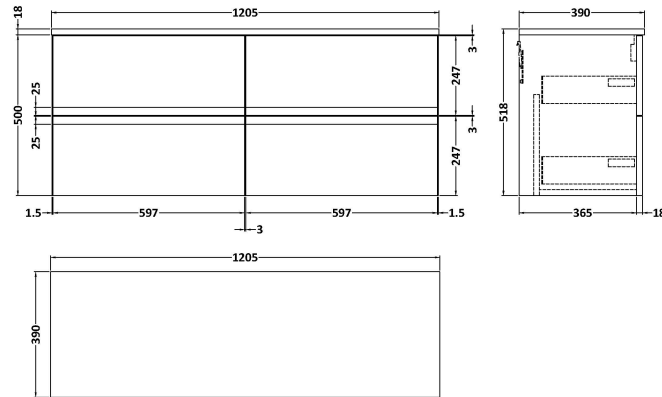

Sales Code: URB104W2

Description: 1200 W/H 4-Drawer Unit & Worktop

Packaging Details

Barcode: 5056462674735

Sales Code: URB193

Description: 600 W/H 2-Drawer Unit

Product Dimensions

Height (mm):	500
Width (mm):	610
Depth (mm):	383
Nett Weight (kg):	21.5

Packaging Dimensions

Height (mm):	500
Width (mm):	595
Depth (mm):	383
Gross Weight (kg):	22

Packaging Data

Box Colour:	Brown Cardboard Box
Box Qty:	1
Label Size:	100 x 50
Label Colour:	White Label
Label Qty:	2

Sales Code: MWT120

Description: 1200 Worktop (1205X390x18mm)

Product Dimensions

Height (mm):	18
Width (mm):	1205
Depth (mm):	390
Nett Weight (kg):	5

Packaging Dimensions

Height (mm):	25
Width (mm):	1225
Depth (mm):	410
Gross Weight (kg):	5

Sales Code: LBG1200

Description: Laminate Worktop 1205X390x22mm

Product Dimensions

Height (mm):	22
Width (mm):	1205
Depth (mm):	390
Nett Weight (kg):	5

Packaging Dimensions

Height (mm):	25
Width (mm):	1215
Depth (mm):	455
Gross Weight (kg):	5