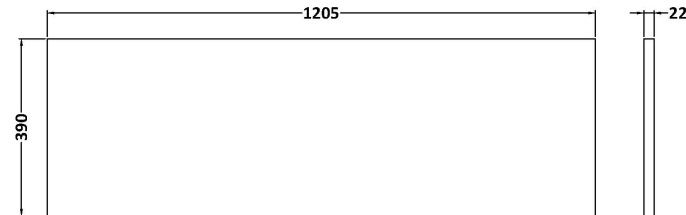

Sales Code: LCM1200

Description: Laminate Worktop 1205X390x22mm

Product Dimensions

Height (mm):	22
Width (mm):	1205
Depth (mm):	390
Nett Weight (kg):	5

Packaging Dimensions

Height (mm):	25
Width (mm):	1215
Depth (mm):	455
Gross Weight (kg):	5

Sales Code: LSW1200

Description: Laminate Worktop 1205X390x22mm

Product Dimensions

Height (mm):	22
Width (mm):	1205
Depth (mm):	390
Nett Weight (kg):	5

Packaging Dimensions

Height (mm):	25
Width (mm):	1215
Depth (mm):	455
Gross Weight (kg):	5

Packaging Data

Box Colour:	Brown Cardboard Box
Box Qty:	1
Label Size:	100 x 50
Label Colour:	White Label
Label Qty:	1

Outer Box Dimensions (If Applicable)

Height (mm):	
Width (mm):	
Depth (mm):	
Gross Weight (kg):	
Barcode:	5056678449905

Sales Code: LSB1200

Description: Laminate Worktop 1205X390x22mm

Product Dimensions

Height (mm):	22
Width (mm):	1205
Depth (mm):	390
Nett Weight (kg):	5

Packaging Dimensions

Height (mm):	25
Width (mm):	1215
Depth (mm):	455
Gross Weight (kg):	5