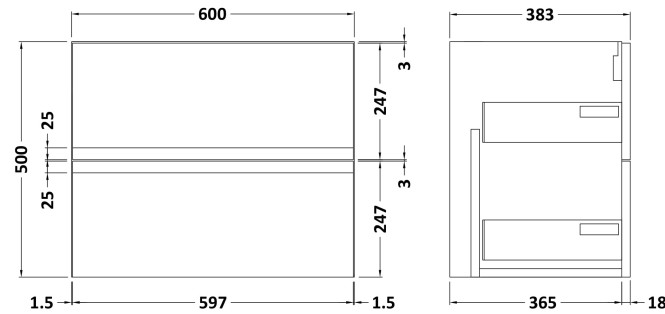

Sales Code: URB104W2

Description: 1200 W/H 4-Drawer Unit & Worktop

Packaging Details

Barcode: 5056462674735

Sales Code: URB193

Description: 600 W/H 2-Drawer Unit

Product Dimensions

Height (mm):	500
Width (mm):	610
Depth (mm):	383
Nett Weight (kg):	21.5

Packaging Dimensions

Height (mm):	500
Width (mm):	595
Depth (mm):	383
Gross Weight (kg):	22

Packaging Data

Box Colour:	Brown Cardboard Box
Box Qty:	1
Label Size:	100 x 50
Label Colour:	White Label
Label Qty:	2

Sales Code: MWT120

Description: 1200 Worktop (1205X390x18mm)

Product Dimensions

Height (mm):	18
Width (mm):	1205
Depth (mm):	390
Nett Weight (kg):	5

Packaging Dimensions

Height (mm):	25
Width (mm):	1225
Depth (mm):	410
Gross Weight (kg):	5

Sales Code: LCM1200

Description: Laminate Worktop 1205X390x22mm

Product Dimensions

Height (mm):	22
Width (mm):	1205
Depth (mm):	390
Nett Weight (kg):	5

Packaging Dimensions

Height (mm):	25
Width (mm):	1215
Depth (mm):	455
Gross Weight (kg):	5