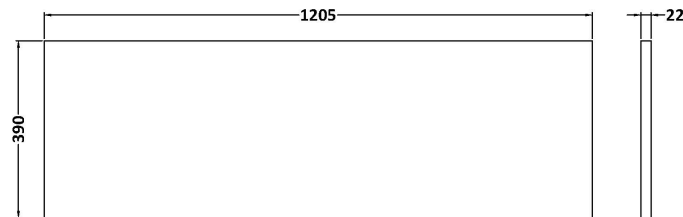

Sales Code: LBG1200

Description: Laminate Worktop 1205X390x22mm

Product Dimensions

Height (mm):	22
Width (mm):	1205
Depth (mm):	390
Nett Weight (kg):	5

Packaging Dimensions

Height (mm):	25
Width (mm):	1215
Depth (mm):	455
Gross Weight (kg):	5

Packaging Data

Box Colour:	Brown Cardboard Box
Box Qty:	1
Label Size:	100 x 50
Label Colour:	White Label
Label Qty:	1

Outer Box Dimensions (If Applicable)

Height (mm):	
Width (mm):	
Depth (mm):	
Gross Weight (kg):	
Barcode:	5056678449912

Sales Code: LCM1200

Description: Laminate Worktop 1205X390x22mm

Product Dimensions

Height (mm):	22
Width (mm):	1205
Depth (mm):	390
Nett Weight (kg):	5

Packaging Dimensions

Height (mm):	25
Width (mm):	1215
Depth (mm):	455
Gross Weight (kg):	5

Sales Code: LSW1200

Description: Laminate Worktop 1205X390x22mm

Product Dimensions

Height (mm):	22
Width (mm):	1205
Depth (mm):	390
Nett Weight (kg):	5

Packaging Dimensions

Height (mm):	25
Width (mm):	1215
Depth (mm):	455
Gross Weight (kg):	5