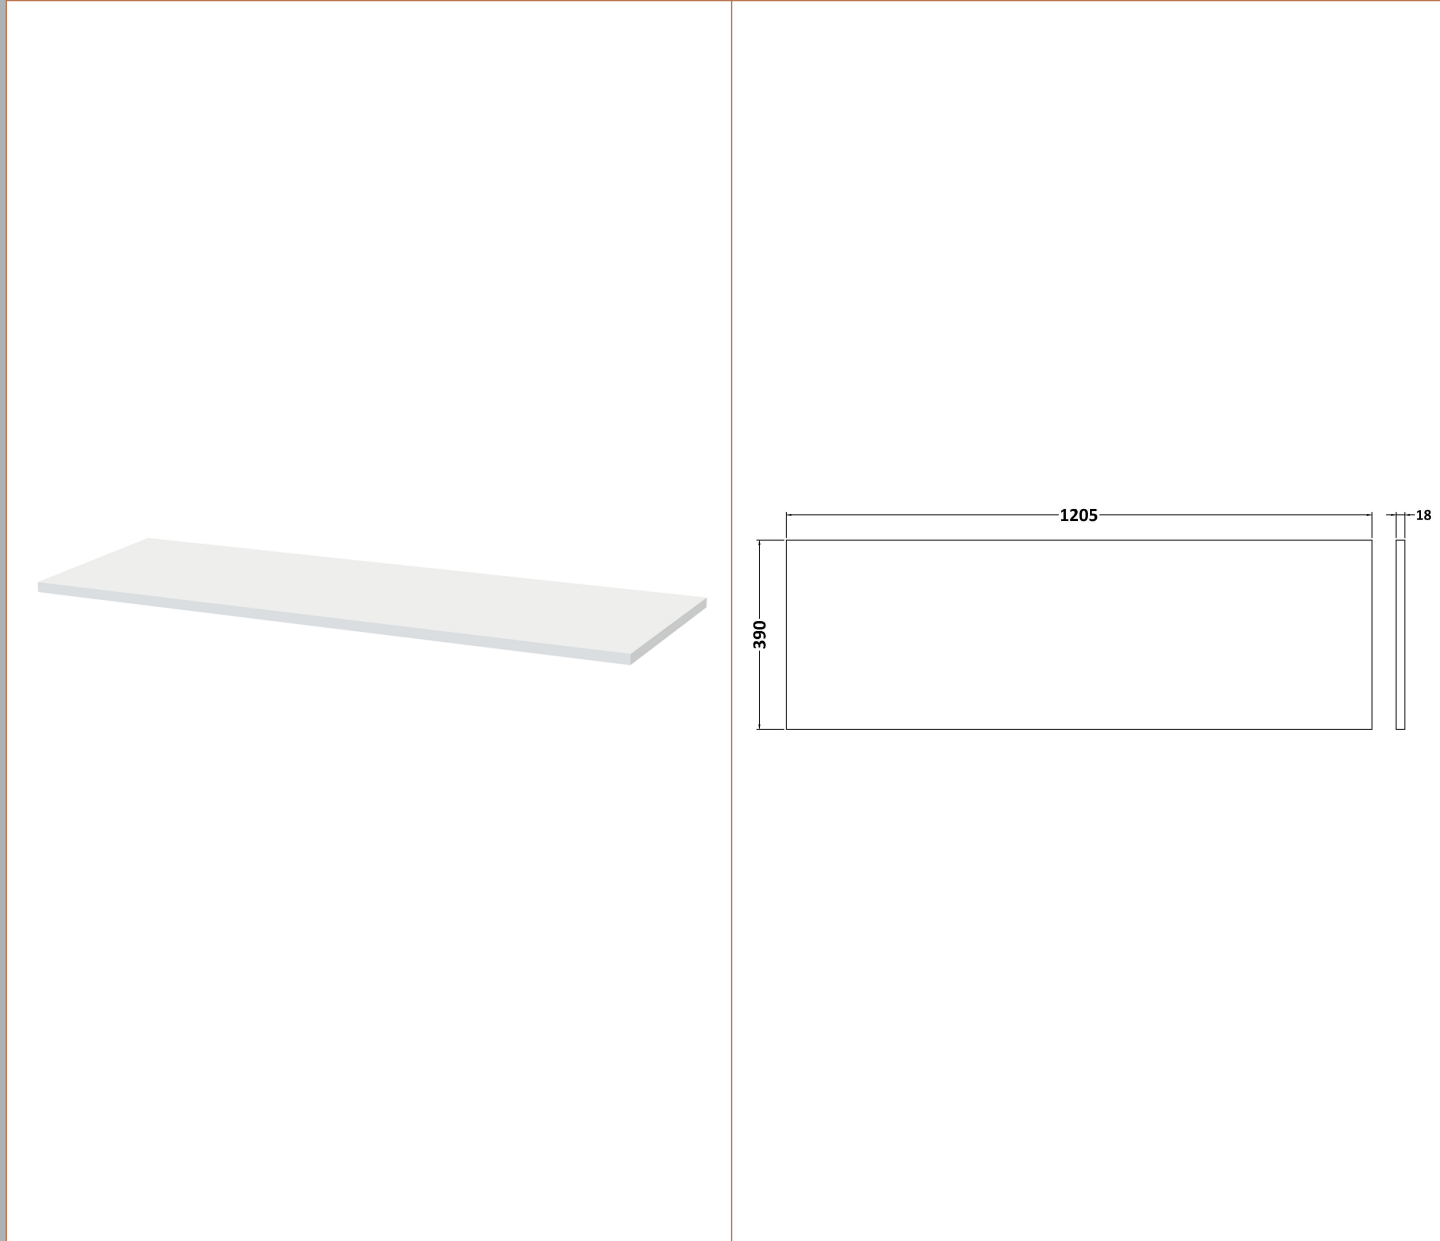

Sales Code: URB104W2

Description: 1200 W/H 4-Drawer Unit & Worktop

Packaging Details

Barcode: 5056462674735

Sales Code: URB193

Description: 600 W/H 2-Drawer Unit

Product Dimensions

Height (mm):	500
Width (mm):	610
Depth (mm):	383
Nett Weight (kg):	21.5

Outer Box Dimensions (If Applicable)

Height (mm):	
Width (mm):	
Depth (mm):	
Gross Weight (kg):	
Barcode:	5056211890454

Product Details

Country of Origin:	China
Fitting Instruction:	No
CE & UKCA:	N/A
FSC Certified Materials:	Yes
Colour:	Satin White
Construction Method:	Cam & Wood Dowel
Construction Type:	Rigid
Cabinet Finish:	MFC Painted Matt
Fascia Finish:	Mdf Painted Matt
Cabinet Thickness (mm):	18
Fascia Thickness (mm):	18
Drawer Included:	Yes
Drawer Type:	80mm High Metal Softclose
No of Shelves:	0
Hinge Type:	Not Applicable
Hinge Included:	No
Adjustable Legs:	No
Fixings Included:	Yes
Handle Style:	Not Applicable
Waste Shroud:	Yes
Handle Included:	No, Not Required
Handle Type:	Handleless

Sales Code: MWT120

Description: 1200 Worktop (1205X390x18mm)

Product Dimensions

Height (mm):	18
Width (mm):	1205
Depth (mm):	390
Nett Weight (kg):	5

Packaging Dimensions

Height (mm):	25
Width (mm):	1225
Depth (mm):	410
Gross Weight (kg):	5

Sales Code: LBG1200

Description: Laminate Worktop 1205X390x22mm

Product Dimensions

Height (mm):	22
Width (mm):	1205
Depth (mm):	390
Nett Weight (kg):	5

Packaging Dimensions

Height (mm):	25
Width (mm):	1215
Depth (mm):	455
Gross Weight (kg):	5