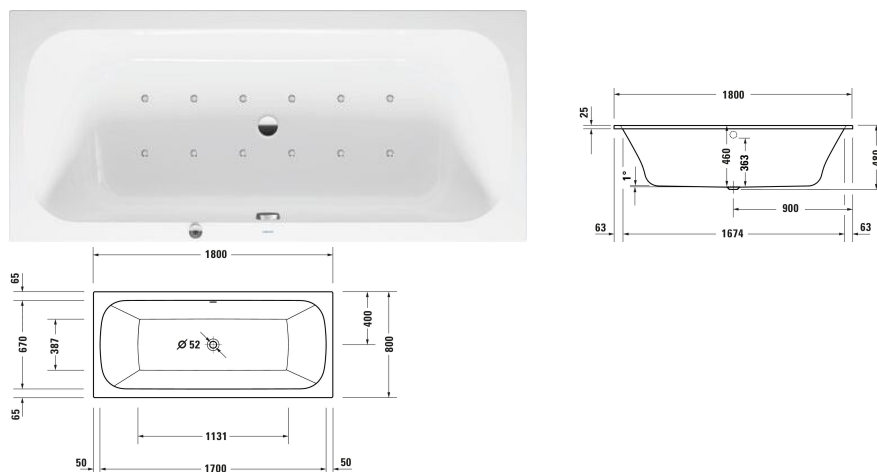

Whirltub # 760614000AS0000 / 760614000CE1000 / 760614000JS1000

|< 1800 mm >|

Whirltub	Dimension	Weight	Order number
1800x800 mm, Installation, White, Sanitary acrylic, Number of backrests: 2, Incl. support frame, Incl. waste and overflow, Capacity: 280 l			
Colors			
00 White Alpin			
Variant			
Air-System		37.000 kg	760614000AS0000
Combi-System E		57.000 kg	760614000CE1000
Jet-System		41.000 kg	760614000JS1000
Suitable setting for Combi-System E			
Tub heating	0 x 0 mm	1.5 kg	791882
Waste and overflow with inlet Tub filler, Quadroval, Bowden cable length: 750 mm, Diameter waste plug: 52 mm	400 x 80 mm	0 kg	791206
Waste and overflow with inlet Base inlet, Quadroval, Bowden cable length: 940 mm, Diameter waste plug: 52 mm	400 x 80 mm	1.7 kg	791227
Bathtub anchors	100 x 30 mm	0.63 kg	790103
Suitable products			
Tile flange , 3300 x 4 mm	3300 x 4 mm		790126

All drawings contain the necessary measurements which are subject to standard tolerances. They are stated in mm and are non-binding. Exact measurements, in particular for customised installation scenarios, can only be taken from the finished piece.