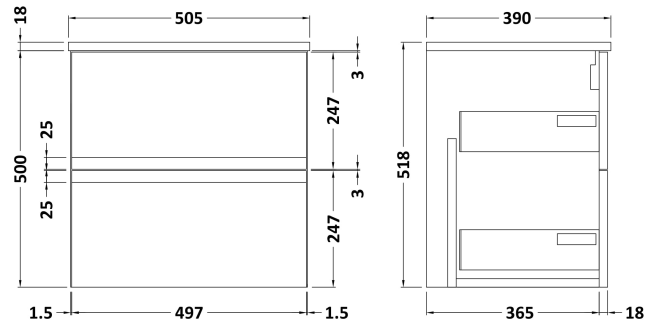

Sales Code: URB102W

Description: 500 W/H 2-Drawer Unit & Worktop

Packaging Details

Barcode: 5056211897323

Sales Code: URB192

Description: 500 W/H 2-Drawer Unit

Product Dimensions

Height (mm):	500
Width (mm):	510
Depth (mm):	383
Nett Weight (kg):	18.5

Packaging Dimensions

Height (mm):	500
Width (mm):	495
Depth (mm):	383
Gross Weight (kg):	19

Packaging Data

Box Colour:	Brown Cardboard Box
Box Qty:	1
Label Size:	100 x 50
Label Colour:	White Label
Label Qty:	2

Sales Code: MWT150

Description: 500 Worktop (505X390x18mm)

Product Dimensions

Height (mm):	18
Width (mm):	505
Depth (mm):	390
Nett Weight (kg):	2

Packaging Dimensions

Height (mm):	25
Width (mm):	525
Depth (mm):	410
Gross Weight (kg):	2

Packaging Data

Box Colour:	Brown Cardboard Box - Printed
Box Qty:	1
Label Size:	100 x 50
Label Colour:	Not Applicable
Label Qty:	0

Outer Box Dimensions (If Applicable)

Height (mm):	
Width (mm):	
Depth (mm):	
Gross Weight (kg):	
Barcode:	5056211899709