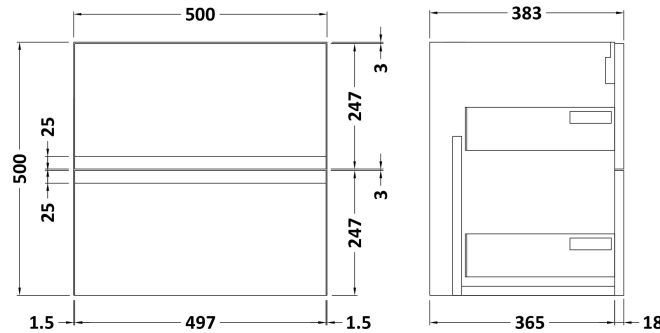

Sales Code: URB102W

Description: 500 W/H 2-Drawer Unit & Worktop

Packaging Details

Barcode: 5056211897323

Sales Code: URB192

Description: 500 W/H 2-Drawer Unit

Product Dimensions

Height (mm):	500
Width (mm):	510
Depth (mm):	383
Nett Weight (kg):	18.5

Packaging Dimensions

Height (mm):	500
Width (mm):	495
Depth (mm):	383
Gross Weight (kg):	19

Packaging Data

Box Colour:	Brown Cardboard Box
Box Qty:	1
Label Size:	100 x 50
Label Colour:	White Label
Label Qty:	2

Sales Code: MWT150

Description: 500 Worktop (505X390x18mm)

Product Dimensions

Height (mm):	18
Width (mm):	505
Depth (mm):	390
Nett Weight (kg):	2

Packaging Dimensions

Height (mm):	25
Width (mm):	525
Depth (mm):	410
Gross Weight (kg):	2

Packaging Data

Box Colour:	Brown Cardboard Box - Printed
Box Qty:	1
Label Size:	100 x 50
Label Colour:	Not Applicable
Label Qty:	0

Outer Box Dimensions (If Applicable)

Height (mm):	
Width (mm):	
Depth (mm):	
Gross Weight (kg):	
Barcode:	5056211899709