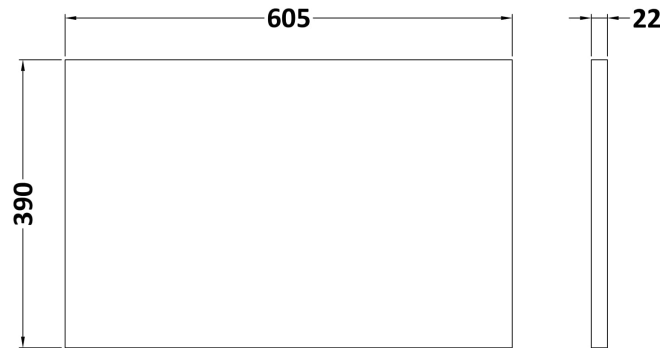

Sales Code: LBG600

Description: Laminate Worktop 605X390x22mm

Product Dimensions

Height (mm):	22
Width (mm):	605
Depth (mm):	390
Nett Weight (kg):	2

Packaging Dimensions

Height (mm):	25
Width (mm):	610
Depth (mm):	455
Gross Weight (kg):	2

Packaging Data

Box Colour:	Brown Cardboard Box
Box Qty:	1
Label Size:	100 x 50
Label Colour:	White Label
Label Qty:	1

Outer Box Dimensions (If Applicable)

Height (mm):	
Width (mm):	
Depth (mm):	
Gross Weight (kg):	
Barcode:	5056211874164

Product Details

Country of Origin:	United Kingdom
Fitting Instruction:	No
CE & UKCA:	N/A
FSC Certified Materials:	Yes
Colour:	Bellato Grey
Construction Method:	Not Applicable
Construction Type:	Not Applicable
Cabinet Finish:	Not Applicable
Fascia Finish:	MFC Laminated
Cabinet Thickness (mm):	
Fascia Thickness (mm):	22
Drawer Included:	No
Drawer Type:	Not Applicable
No of Shelves:	0
Hinge Type:	Not Applicable
Hinge Included:	No
Adjustable Legs:	No, Not Required
Fixings Included:	No
Handle Style:	Not Applicable
Waste Shroud:	Not Applicable
Handle Included:	No
Handle Type:	Not Applicable