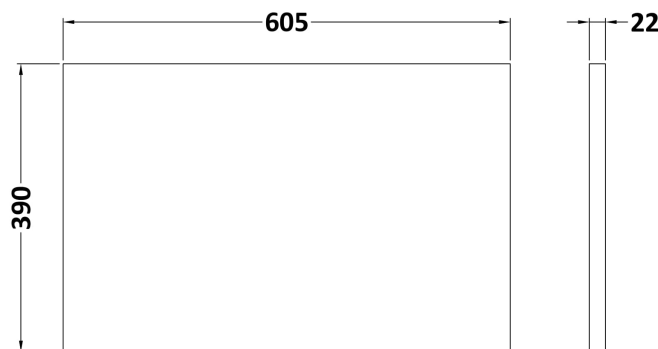

### Product Dimensions

Height (mm):	18
Width (mm):	605
Depth (mm):	390
Nett Weight (kg):	2.5

**Sales Code:** LCM600

**Description:** Laminate Worktop 605X390x22mm

**Product Dimensions**

Height (mm):	22
Width (mm):	605
Depth (mm):	390
Nett Weight (kg):	2

**Packaging Dimensions**

Height (mm):	25
Width (mm):	610
Depth (mm):	455
Gross Weight (kg):	2

**Packaging Data**

Box Colour:	Brown Cardboard Box
Box Qty:	1
Label Size:	100 x 50
Label Colour:	White Label
Label Qty:	1

**Outer Box Dimensions (If Applicable)**

Height (mm):	
Width (mm):	
Depth (mm):	
Gross Weight (kg):	
Barcode:	5056462624433

### Product Dimensions

Height (mm):	22
Width (mm):	605
Depth (mm):	390
Nett Weight (kg):	2