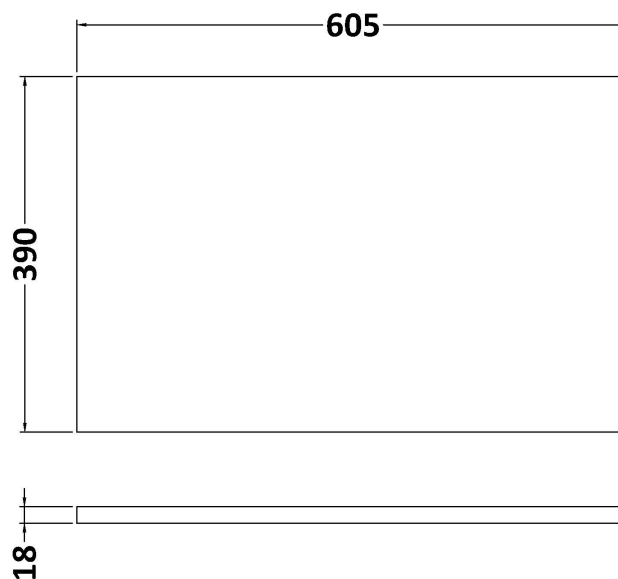

### Product Dimensions

Height (mm):	500
Width (mm):	610
Depth (mm):	383
Nett Weight (kg):	21.5

### Packaging Dimensions

Height (mm):	500
Width (mm):	595
Depth (mm):	383
Gross Weight (kg):	22

### Outer Box Dimensions (If Applicable)

Height (mm):	
Width (mm):	
Depth (mm):	
Gross Weight (kg):	
Barcode:	5056211890454

### Product Dimensions

Height (mm):	18
Width (mm):	605
Depth (mm):	390
Nett Weight (kg):	2.5