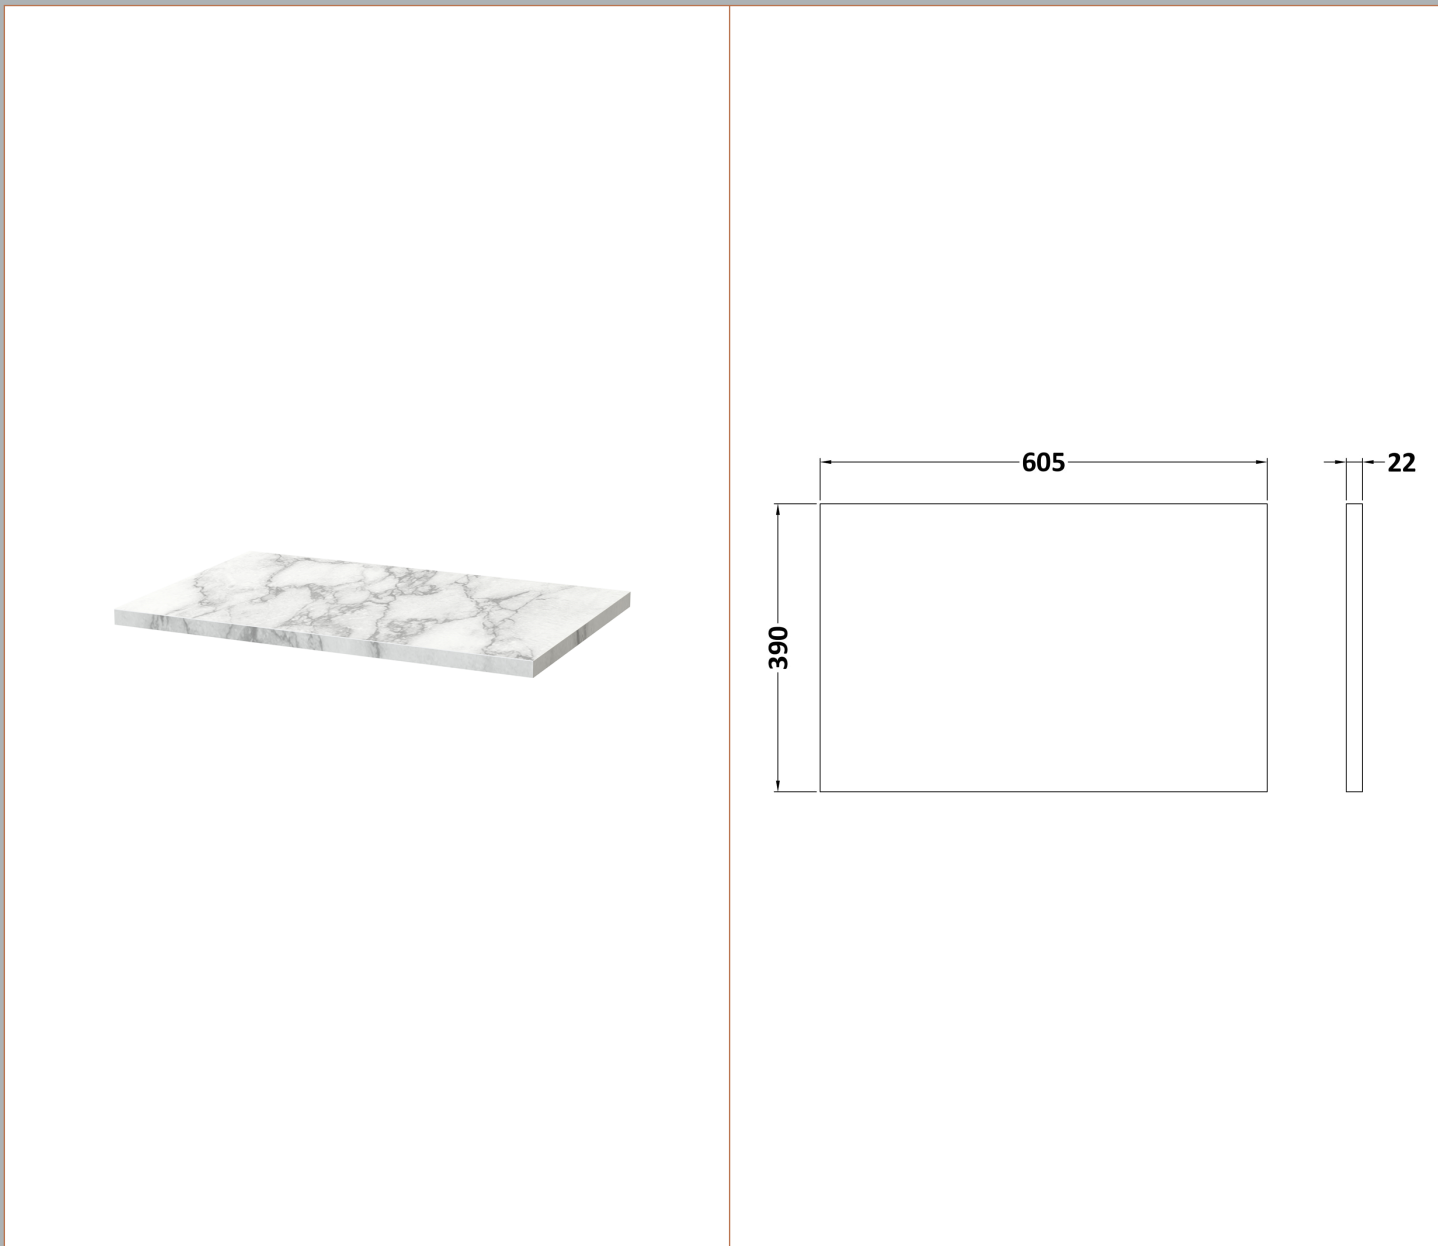

Sales Code: LCM600

Description: Laminate Worktop 605X390x22mm

Product Dimensions

Height (mm):	22
Width (mm):	605
Depth (mm):	390
Nett Weight (kg):	2

Packaging Dimensions

Height (mm):	25
Width (mm):	610
Depth (mm):	455
Gross Weight (kg):	2

Packaging Data

Box Colour:	Brown Cardboard Box
Box Qty:	1
Label Size:	100 x 50
Label Colour:	White Label
Label Qty:	1

Outer Box Dimensions (If Applicable)

Height (mm):	
Width (mm):	
Depth (mm):	
Gross Weight (kg):	
Barcode:	5056462624433

Product Details

Country of Origin:	United Kingdom
Fitting Instruction:	No
CE & UKCA:	N/A
FSC Certified Materials:	Yes
Colour:	Matt Carrera Marble
Construction Method:	Not Applicable
Construction Type:	Not Applicable
Cabinet Finish:	Not Applicable
Fascia Finish:	MFC Laminated
Cabinet Thickness (mm):	
Fascia Thickness (mm):	22
Drawer Included:	No
Drawer Type:	Not Applicable
No of Shelves:	0
Hinge Type:	Not Applicable
Hinge Included:	No
Adjustable Legs:	No, Not Required
Fixings Included:	No
Handle Style:	Not Applicable
Waste Shroud:	Not Applicable
Handle Included:	No
Handle Type:	Not Applicable