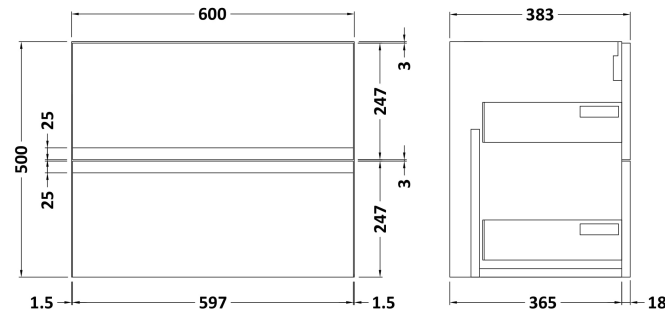

### Product Dimensions

Height (mm):	500
Width (mm):	610
Depth (mm):	383
Nett Weight (kg):	21.5

### Packaging Dimensions

Height (mm):	500
Width (mm):	595
Depth (mm):	383
Gross Weight (kg):	22

### Product Dimensions

Height (mm):	18
Width (mm):	605
Depth (mm):	390
Nett Weight (kg):	2.5

### Packaging Dimensions

Height (mm):	25
Width (mm):	625
Depth (mm):	410
Gross Weight (kg):	2.5