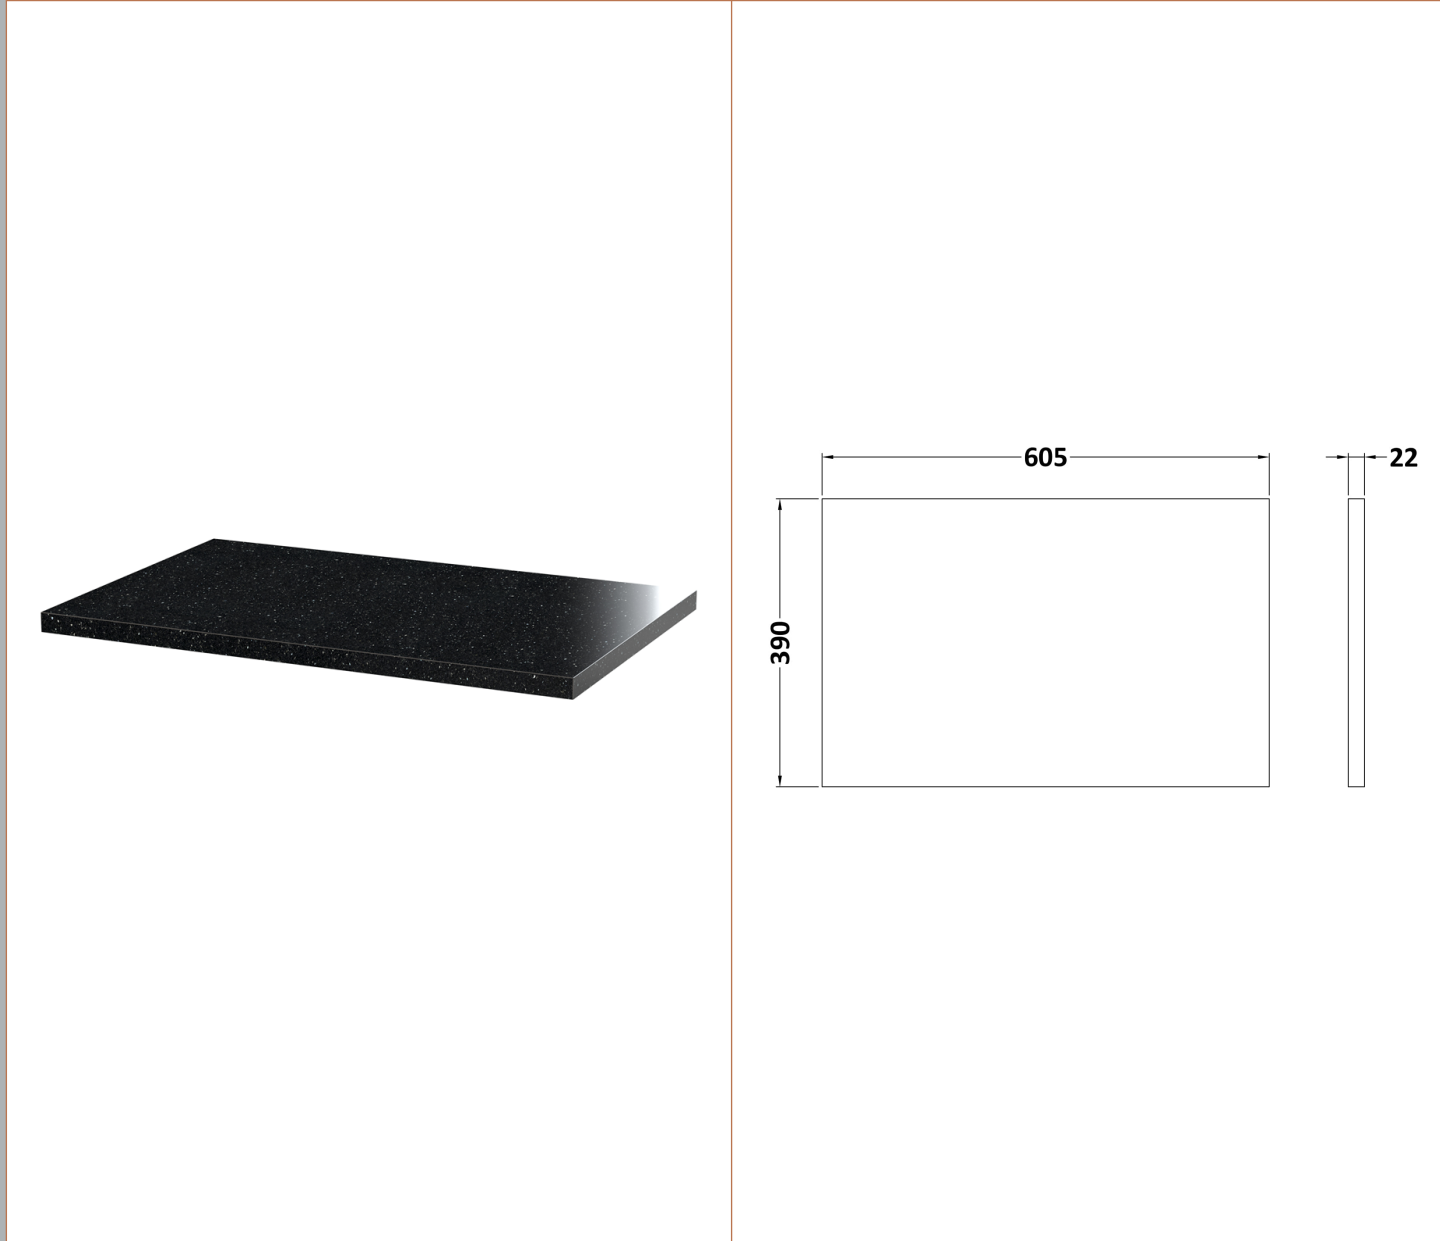

Sales Code: LSB600

Description: Laminate Worktop 605X390x22mm

Product Dimensions

Height (mm):	22
Width (mm):	605
Depth (mm):	390
Nett Weight (kg):	2

Packaging Dimensions

Height (mm):	25
Width (mm):	610
Depth (mm):	455
Gross Weight (kg):	2

Packaging Data

Box Colour:	Brown Cardboard Box
Box Qty:	1
Label Size:	100 x 50
Label Colour:	White Label
Label Qty:	1

Outer Box Dimensions (If Applicable)

Height (mm):	
Width (mm):	
Depth (mm):	
Gross Weight (kg):	
Barcode:	5056211874171

Product Details

Country of Origin:	United Kingdom
Fitting Instruction:	No
CE & UKCA:	N/A
FSC Certified Materials:	Yes
Colour:	Sparkling Black
Construction Method:	Not Applicable
Construction Type:	Not Applicable
Cabinet Finish:	Not Applicable
Fascia Finish:	MFC Laminated
Cabinet Thickness (mm):	
Fascia Thickness (mm):	22
Drawer Included:	No
Drawer Type:	Not Applicable
No of Shelves:	0
Hinge Type:	Not Applicable
Hinge Included:	No
Adjustable Legs:	No, Not Required
Fixings Included:	No
Handle Style:	Not Applicable
Waste Shroud:	Not Applicable
Handle Included:	No
Handle Type:	Not Applicable