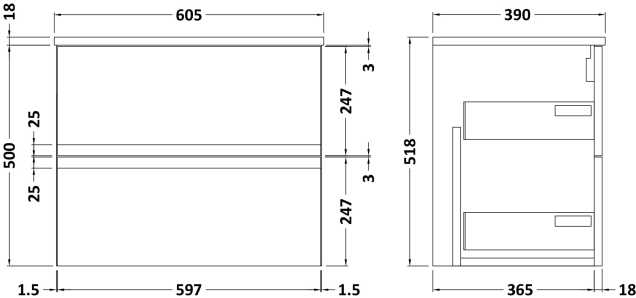

Sales Code: URB104W

Description: 600 W/H 2-Drawer Unit & Worktop

Packaging Details

Barcode: 5056211897293