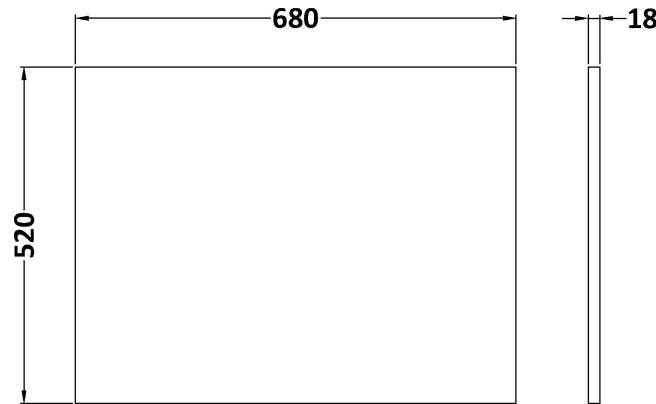

Sales Code: MPD3031

Description: Square Shower Bath End Panel

Product Dimensions

Height (mm):	520
Width (mm):	680
Depth (mm):	18
Nett Weight (kg):	4.4

Packaging Dimensions

Height (mm):	30
Width (mm):	540
Depth (mm):	700
Gross Weight (kg):	4.4

Packaging Data

Box Colour:	Brown Cardboard Box
Box Qty:	1
Label Size:	100 x 50
Label Colour:	White Label
Label Qty:	1

Outer Box Dimensions (If Applicable)

Height (mm):	
Width (mm):	
Depth (mm):	
Gross Weight (kg):	
Barcode:	5056678436561

Product Details

Country of Origin:	United Kingdom
Fitting Instruction:	No
CE & UKCA:	N/A
FSC Certified Materials:	Yes
Colour:	Bleached Cuneo Oak
Construction Method:	Cam & Wood Dowel
Construction Type:	Flat-Pack
Cabinet Finish:	MFC Textured Woodgrain
Fascia Finish:	MFC Textured Woodgrain
Cabinet Thickness (mm):	18
Fascia Thickness (mm):	18
Drawer Included:	Not Applicable
Drawer Type:	Not Applicable
No of Shelves:	Not Applicable
Hinge Type:	Not Applicable
Hinge Included:	Not Applicable
Adjustable Legs:	Not Applicable
Fixings Included:	Yes
Handle Style:	Not Applicable
Waste Shroud:	Not Applicable
Handle Included:	Not Applicable
Handle Type:	Not Applicable