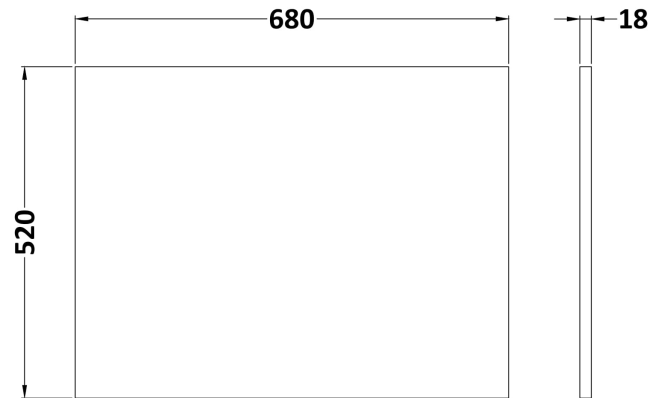

Sales Code: MPC2231

Description: Square Shower Bath End Panel

Product Dimensions

Height (mm):	520
Width (mm):	680
Depth (mm):	18
Nett Weight (kg):	8.5

Packaging Dimensions

Height (mm):	30
Width (mm):	540
Depth (mm):	700
Gross Weight (kg):	8.5

Sales Code: MPC1831

Description: Square Shower Bath End Panel

Product Dimensions

Height (mm):	520
Width (mm):	680
Depth (mm):	18
Nett Weight (kg):	8.5

Packaging Dimensions

Height (mm):	30
Width (mm):	540
Depth (mm):	700
Gross Weight (kg):	8.5

Packaging Data

Box Colour:	Brown Cardboard Box
Box Qty:	1
Label Size:	100 x 50
Label Colour:	White Label
Label Qty:	1

Outer Box Dimensions (If Applicable)

Height (mm):	
Width (mm):	
Depth (mm):	
Gross Weight (kg):	
Barcode:	5056462657943

Sales Code: MPC2631

Description: Square Shower Bath End Panel

Product Dimensions

Height (mm):	520
Width (mm):	680
Depth (mm):	18
Nett Weight (kg):	8.5

Packaging Dimensions

Height (mm):	30
Width (mm):	540
Depth (mm):	700
Gross Weight (kg):	8.5