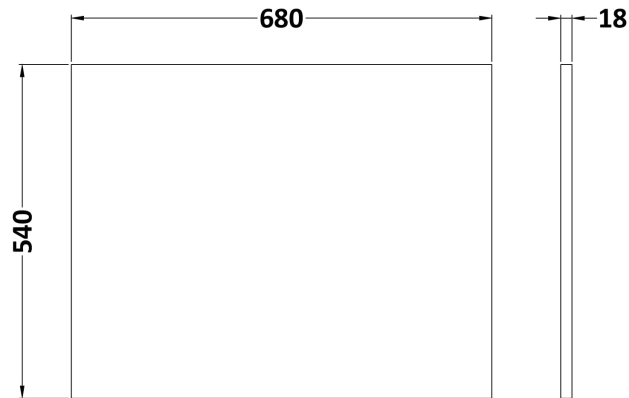

Sales Code: MPC2331

Description: Square Shower Bath End Panel

Product Dimensions

Height (mm):	520
Width (mm):	680
Depth (mm):	18
Nett Weight (kg):	8.5

Packaging Dimensions

Height (mm):	30
Width (mm):	540
Depth (mm):	700
Gross Weight (kg):	8.5

Sales Code: NMP1431

Description: Offset End Panel 700mm

Product Dimensions

Height (mm):	540
Width (mm):	680
Depth (mm):	18
Nett Weight (kg):	5.6

Packaging Dimensions

Height (mm):	560
Width (mm):	880
Depth (mm):	30
Gross Weight (kg):	5.6

Packaging Data

Box Colour:	Brown Cardboard Box - Printed
Box Qty:	1
Label Size:	100 x 50
Label Colour:	White Label
Label Qty:	0

Outer Box Dimensions (If Applicable)

Height (mm):	
Width (mm):	
Depth (mm):	
Gross Weight (kg):	
Barcode:	5056462661377

Sales Code: NMP831

Description: Offset End Panel 700mm

Product Dimensions

Height (mm):	540
Width (mm):	680
Depth (mm):	18
Nett Weight (kg):	5.6

Packaging Dimensions

Height (mm):	560
Width (mm):	880
Depth (mm):	30
Gross Weight (kg):	5.6