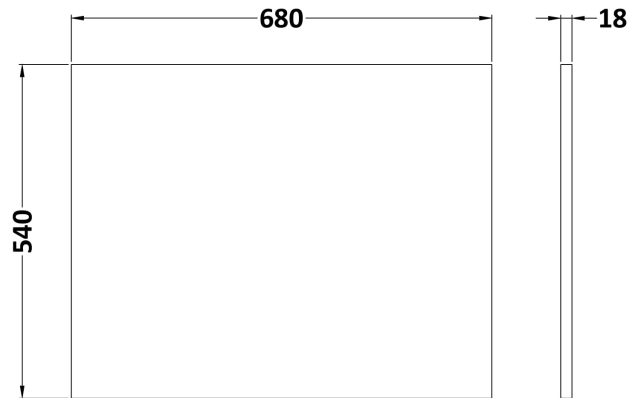

Sales Code: MPC2231

Description: Square Shower Bath End Panel

Product Dimensions

Height (mm):	520
Width (mm):	680
Depth (mm):	18
Nett Weight (kg):	8.5

Packaging Dimensions

Height (mm):	30
Width (mm):	540
Depth (mm):	700
Gross Weight (kg):	8.5

Sales Code: MPC2631

Description: Square Shower Bath End Panel

Product Dimensions

Height (mm):	520
Width (mm):	680
Depth (mm):	18
Nett Weight (kg):	8.5

Packaging Dimensions

Height (mm):	30
Width (mm):	540
Depth (mm):	700
Gross Weight (kg):	8.5

Packaging Data

Box Colour:	Brown Cardboard Box
Box Qty:	1
Label Size:	100 x 50
Label Colour:	White Label
Label Qty:	1

Outer Box Dimensions (If Applicable)

Height (mm):	
Width (mm):	
Depth (mm):	
Gross Weight (kg):	
Barcode:	5056462696751

Sales Code: NMP1431

Description: Offset End Panel 700mm

Product Dimensions

Height (mm):	540
Width (mm):	680
Depth (mm):	18
Nett Weight (kg):	5.6

Packaging Dimensions

Height (mm):	560
Width (mm):	880
Depth (mm):	30
Gross Weight (kg):	5.6