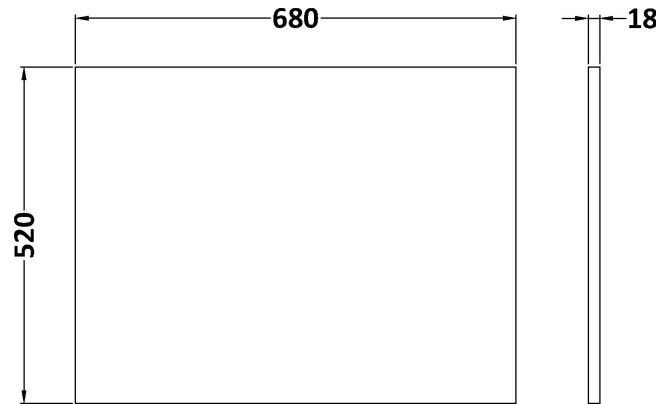

Sales Code: NMP831

Description: Offset End Panel 700mm

Product Dimensions

Height (mm):	540
Width (mm):	680
Depth (mm):	18
Nett Weight (kg):	5.6

Packaging Dimensions

Height (mm):	560
Width (mm):	880
Depth (mm):	30
Gross Weight (kg):	5.6

Sales Code: MPD3031

Description: Square Shower Bath End Panel

Product Dimensions

Height (mm):	520
Width (mm):	680
Depth (mm):	18
Nett Weight (kg):	4.4

Packaging Dimensions

Height (mm):	30
Width (mm):	540
Depth (mm):	700
Gross Weight (kg):	4.4

Packaging Data

Box Colour:	Brown Cardboard Box
Box Qty:	1
Label Size:	100 x 50
Label Colour:	White Label
Label Qty:	1

Outer Box Dimensions (If Applicable)

Height (mm):	
Width (mm):	
Depth (mm):	
Gross Weight (kg):	
Barcode:	5056678436561

Sales Code: NMP2931

Description: Square Shower Bath End Panel

Product Dimensions

Height (mm):	540
Width (mm):	680
Depth (mm):	18
Nett Weight (kg):	8.5

Packaging Dimensions

Height (mm):	30
Width (mm):	540
Depth (mm):	700
Gross Weight (kg):	8.5