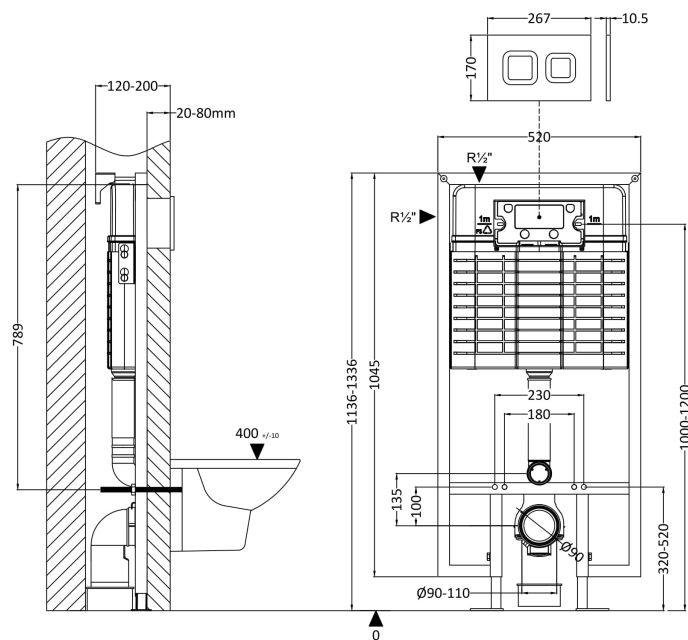

Sales Code: XTY009R

Description: Dual Flush Conc Cist Frame Round Plate

Product Dimensions

Length (mm):	
Width (mm):	520
Height (mm):	1136
Depth (mm):	204
Nett Weight (kg):	11.5

Packaging Dimensions

Height (mm):	160
Width (mm):	560
Depth (mm):	1125
Gross Weight (kg):	12

Packaging Data

Box Colour:	Brown Cardboard Box
Box Qty:	1
Label Size:	100 x 50
Label Colour:	White Label
Label Qty:	2

Outer Box Dimensions (If Applicable)

Height (mm):	
Width (mm):	
Length (mm):	
Depth (mm):	
Gross Weight (kg):	0
Barcode:	5056211863618

Sales Code: XTY009S

Description: Dual Flush Conc Cist Frame Square Plate

Product Dimensions

Length (mm):	
Width (mm):	520
Height (mm):	1136
Depth (mm):	204
Nett Weight (kg):	11.5

Packaging Dimensions

Height (mm):	160
Width (mm):	560
Depth (mm):	1125
Gross Weight (kg):	12

Packaging Data

Box Colour:	Brown Cardboard Box
Box Qty:	1
Label Size:	100 x 50
Label Colour:	White Label
Label Qty:	2

Outer Box Dimensions (If Applicable)

Height (mm):	
Width (mm):	
Length (mm):	
Depth (mm):	
Gross Weight (kg):	0
Barcode:	5056211863601