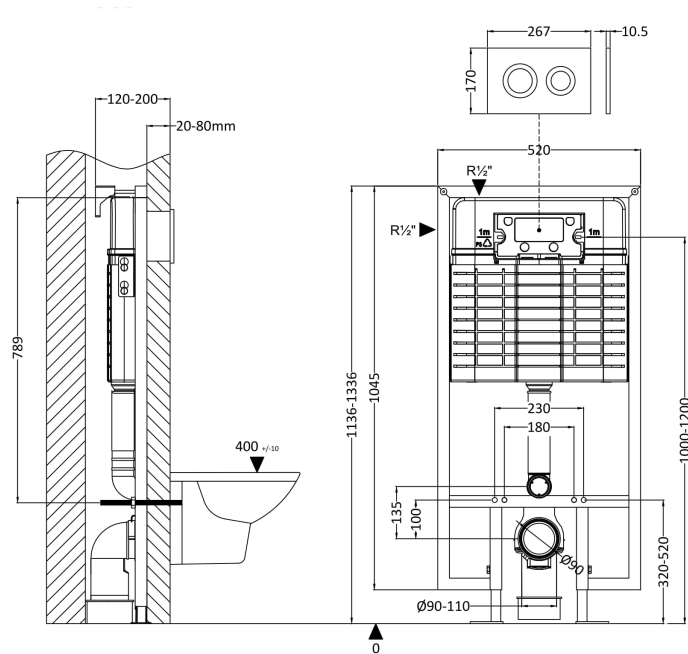

Sales Code: XTY009R

Description: Dual Flush Conc Cist Frame Round Plate

Product Dimensions

Length (mm):	
Width (mm):	520
Height (mm):	1136
Depth (mm):	204
Nett Weight (kg):	11.5

Packaging Dimensions

Height (mm):	160
Width (mm):	560
Depth (mm):	1125
Gross Weight (kg):	12

Packaging Data

Box Colour:	Brown Cardboard Box
Box Qty:	1
Label Size:	100 x 50
Label Colour:	White Label
Label Qty:	2

Outer Box Dimensions (If Applicable)

Height (mm):	
Width (mm):	
Length (mm):	
Depth (mm):	
Gross Weight (kg):	0
Barcode:	5056211863618

Sales Code: XTY009S

Description: Dual Flush Conc Cist Frame Square Plate

Product Dimensions

Length (mm):	
Width (mm):	520
Height (mm):	1136
Depth (mm):	204
Nett Weight (kg):	11.5

Packaging Dimensions

Height (mm):	160
Width (mm):	560
Depth (mm):	1125
Gross Weight (kg):	12

Packaging Data

Box Colour:	Brown Cardboard Box
Box Qty:	1
Label Size:	100 x 50
Label Colour:	White Label
Label Qty:	2

Outer Box Dimensions (If Applicable)

Height (mm):	
Width (mm):	
Length (mm):	
Depth (mm):	
Gross Weight (kg):	0
Barcode:	5056211863601