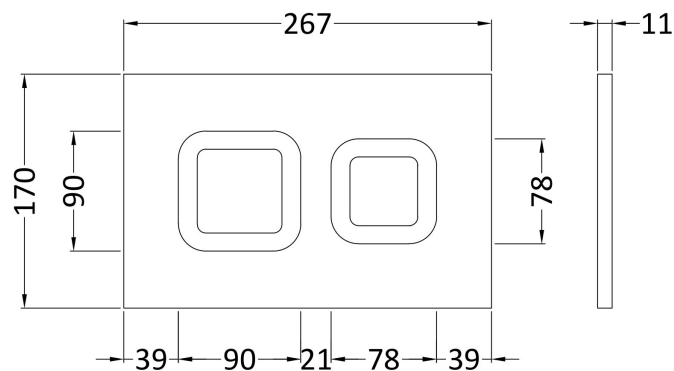

Sales Code: XTY009PS1

Description: Square Dual Flush Push Button White

Product Dimensions

Length (mm):	
Width (mm):	267
Height (mm):	170
Depth (mm):	11
Nett Weight (kg):	0.5

Packaging Dimensions

Height (mm):	290
Width (mm):	220
Depth (mm):	50
Gross Weight (kg):	0.5

Packaging Data

Box Colour:	Brown Cardboard Box
Box Qty:	1
Label Size:	100 x 50
Label Colour:	White Label
Label Qty:	2

Outer Box Dimensions (If Applicable)

Height (mm):	
Width (mm):	
Length (mm):	
Depth (mm):	
Gross Weight (kg):	0
Barcode:	5056678435472

Product Details

Country of Origin:	China
Fitting Instruction:	No
CE & UKCA:	Yes
Product Material:	Ss
Heating Element Wattage:	Not Applicable
Colour/Finish:	White
Product Diameter:	Not Applicable
Connection Size:	