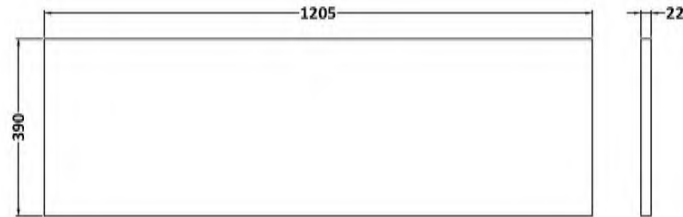

Sales Code: LCM1200

Description: Laminate Worktop 1205X390x22mm

**Product Dimensions**

Height (mm):	22
Width (mm):	1205
Depth (mm):	390
Nett Weight (kg):	5

**Packaging Dimensions**

Height (mm):	25
Width (mm):	1215
Depth (mm):	455
Gross Weight (kg):	5

**Packaging Data**

Box Colour:	Brown Cardboard Box
Box Qty:	1
Label Size:	100 x 50
Label Colour:	White Label
Label Qty:	1

**Outer Box Dimensions (If Applicable)**

Height (mm):	
Width (mm):	
Depth (mm):	
Gross Weight (kg):	
Barcode:	5056678449936

**Sales Code:** LBG1200

**Description:** Laminate Worktop 1205X390x22mm

**Product Dimensions**

Height (mm):	22
Width (mm):	1205
Depth (mm):	390
Nett Weight (kg):	5

**Packaging Dimensions**

Height (mm):	25
Width (mm):	1215
Depth (mm):	455
Gross Weight (kg):	5

**Sales Code:** LSW1200

**Description:** Laminate Worktop 1205X390x22mm

**Product Dimensions**

Height (mm):	22
Width (mm):	1205
Depth (mm):	390
Nett Weight (kg):	5

**Packaging Dimensions**

Height (mm):	25
Width (mm):	1215
Depth (mm):	455
Gross Weight (kg):	5