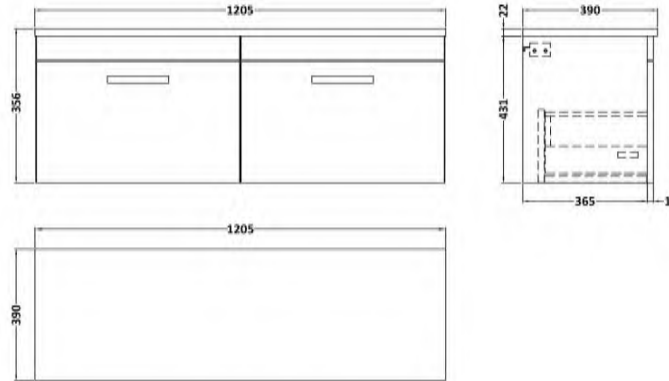

Sales Code: ATH041LCM2

Description: 1200 W/H 2-Drawer Unit & Lam Worktop

Packaging Details

Barcode: 5056678461624