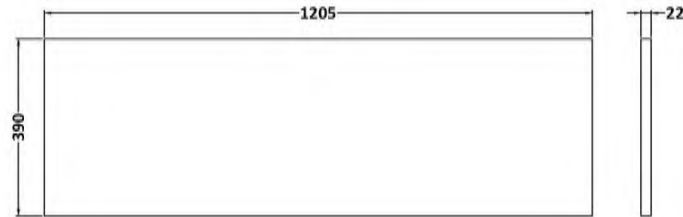

**Sales Code:** LBG1200

**Description:** Laminate Worktop 1205X390x22mm

**Product Dimensions**

Height (mm):	22
Width (mm):	1205
Depth (mm):	390
Nett Weight (kg):	5

**Packaging Dimensions**

Height (mm):	25
Width (mm):	1215
Depth (mm):	455
Gross Weight (kg):	5

**Sales Code:** LSW1200

**Description:** Laminate Worktop 1205X390x22mm

**Product Dimensions**

Height (mm):	22
Width (mm):	1205
Depth (mm):	390
Nett Weight (kg):	5

**Packaging Dimensions**

Height (mm):	25
Width (mm):	1215
Depth (mm):	455
Gross Weight (kg):	5

**Packaging Data**

Box Colour:	Brown Cardboard Box
Box Qty:	1
Label Size:	100 x 50
Label Colour:	White Label
Label Qty:	1

**Outer Box Dimensions (If Applicable)**

Height (mm):	
Width (mm):	
Depth (mm):	
Gross Weight (kg):	
Barcode:	5056678449905

Sales Code: LSB1200

Description: Laminate Worktop 1205X390x22mm

**Product Dimensions**

Height (mm):	22
Width (mm):	1205
Depth (mm):	390
Nett Weight (kg):	5

**Packaging Dimensions**

Height (mm):	25
Width (mm):	1215
Depth (mm):	455
Gross Weight (kg):	5