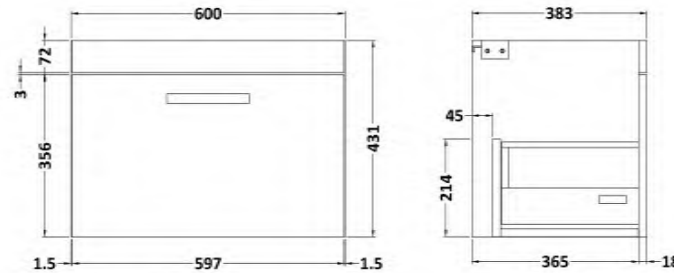

Sales Code: MOE183

Description: 600 Wall Hung Single Drawer Basin Unit

Product Dimensions

Height (mm):	430
Width (mm):	600
Depth (mm):	383
Nett Weight (kg):	13

Packaging Dimensions

Height (mm):	450
Width (mm):	620
Depth (mm):	405
Gross Weight (kg):	13.5

Packaging Data

Box Colour:	Brown Cardboard Box - Printed
Box Qty:	0
Label Size:	0 x 0
Label Colour:	White Label
Label Qty:	2

Outer Box Dimensions (If Applicable)

Height (mm):	
Width (mm):	
Depth (mm):	
Gross Weight (kg):	
Barcode:	5055275880661

Product Details

Country of Origin:	China
Fitting Instruction:	No
CE & UKCA:	N/A
FSC Certified Materials:	Yes
Colour:	Gloss White
Construction Method:	Cam & Wood Dowel
Construction Type:	Rigid
Cabinet Finish:	MFC Painted Gloss
Fascia Finish:	Mdf Painted Gloss
Cabinet Thickness (mm):	16
Fascia Thickness (mm):	18
Drawer Included:	Yes
Drawer Type:	80mm High Metal Softclose
No of Shelves:	0
Hinge Type:	Not Applicable
Hinge Included:	Not Applicable
Adjustable Legs:	No, Not Required
Fixings Included:	Yes
Handle Style:	Contemporary
Waste Shroud:	Yes
Handle Included:	Yes, Supplied
Handle Type:	D-Shape