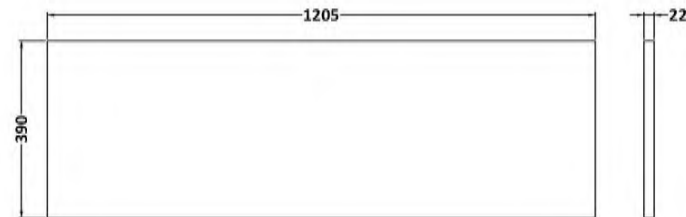

**Packaging Dimensions**

Height (mm):	450
Width (mm):	620
Depth (mm):	405
Gross Weight (kg):	13.5

**Packaging Data**

Box Colour:	Brown Cardboard Box - Printed
Box Qty:	0
Label Size:	0 x 0
Label Colour:	White Label
Label Qty:	2

Sales Code: LCM1200

Description: Laminate Worktop 1205X390x22mm

**Product Dimensions**

Height (mm):	22
Width (mm):	1205
Depth (mm):	390
Nett Weight (kg):	5

**Packaging Dimensions**

Height (mm):	25
Width (mm):	1215
Depth (mm):	455
Gross Weight (kg):	5

**Sales Code:** LBG1200

**Description:** Laminate Worktop 1205X390x22mm

**Product Dimensions**

Height (mm):	22
Width (mm):	1205
Depth (mm):	390
Nett Weight (kg):	5

**Packaging Dimensions**

Height (mm):	25
Width (mm):	1215
Depth (mm):	455
Gross Weight (kg):	5

**Sales Code:** LSW1200

**Description:** Laminate Worktop 1205X390x22mm

**Product Dimensions**

Height (mm):	22
Width (mm):	1205
Depth (mm):	390
Nett Weight (kg):	5

**Packaging Dimensions**

Height (mm):	25
Width (mm):	1215
Depth (mm):	455
Gross Weight (kg):	5