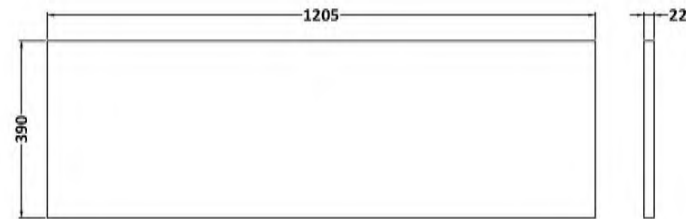

**Sales Code:** LBG1200

**Description:** Laminate Worktop 1205X390x22mm

**Product Dimensions**

Height (mm):	22
Width (mm):	1205
Depth (mm):	390
Nett Weight (kg):	5

**Packaging Dimensions**

Height (mm):	25
Width (mm):	1215
Depth (mm):	455
Gross Weight (kg):	5

**Packaging Data**

Box Colour:	Brown Cardboard Box
Box Qty:	1
Label Size:	100 x 50
Label Colour:	White Label
Label Qty:	1

**Outer Box Dimensions (If Applicable)**

Height (mm):	
Width (mm):	
Depth (mm):	
Gross Weight (kg):	
Barcode:	5056678449912

**Sales Code:** LSW1200

**Description:** Laminate Worktop 1205X390x22mm

**Product Dimensions**

Height (mm):	22
Width (mm):	1205
Depth (mm):	390
Nett Weight (kg):	5

**Packaging Dimensions**

Height (mm):	25
Width (mm):	1215
Depth (mm):	455
Gross Weight (kg):	5

Sales Code: LSB1200

Description: Laminate Worktop 1205X390x22mm

**Product Dimensions**

Height (mm):	22
Width (mm):	1205
Depth (mm):	390
Nett Weight (kg):	5

**Packaging Dimensions**

Height (mm):	25
Width (mm):	1215
Depth (mm):	455
Gross Weight (kg):	5