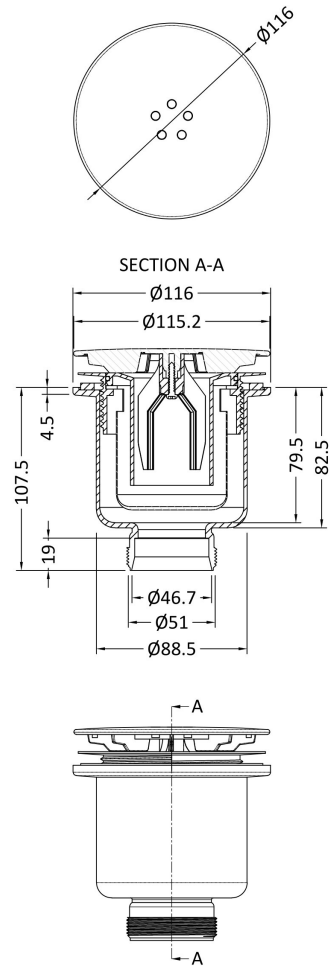

Sales Code: SWB001

Description: Straight Shower Tray Waste Bottom Outlet

Product Dimensions

Length (mm):	
Width (mm):	115
Height (mm):	145
Depth (mm):	115
Nett Weight (kg):	0.27

Packaging Dimensions

Height (mm):	145
Width (mm):	115
Depth (mm):	115
Gross Weight (kg):	0.28

Packaging Data

Box Colour:	Brown Cardboard Box
Box Qty:	1
Label Size:	100 x 50
Label Colour:	White Label
Label Qty:	2

Outer Box Dimensions (If Applicable)

Height (mm):	590
Width (mm):	380
Length (mm):	
Depth (mm):	
Gross Weight (kg):	14
Barcode:	5056462698434

Product Details

Country of Origin:	China
Fitting Instruction:	No
CE & UKCA:	N/A
Product Material:	Pp
Heating Element Wattage:	Not Applicable
Colour/Finish:	Chrome
Product Diameter:	115mm
Connection Size:	1 1/2"