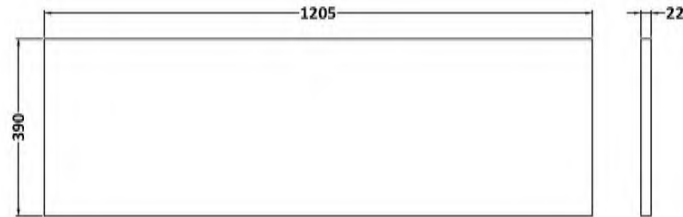

### Product Dimensions

Height (mm):	538
Width (mm):	600
Depth (mm):	383
Nett Weight (kg):	20.5

Sales Code: LCM1200

Description: Laminate Worktop 1205X390x22mm

**Product Dimensions**

Height (mm):	22
Width (mm):	1205
Depth (mm):	390
Nett Weight (kg):	5

**Packaging Dimensions**

Height (mm):	25
Width (mm):	1215
Depth (mm):	455
Gross Weight (kg):	5

**Packaging Data**

Box Colour:	Brown Cardboard Box
Box Qty:	1
Label Size:	100 x 50
Label Colour:	White Label
Label Qty:	1

**Outer Box Dimensions (If Applicable)**

Height (mm):	
Width (mm):	
Depth (mm):	
Gross Weight (kg):	
Barcode:	5056678449936

**Sales Code:** LBG1200

**Description:** Laminate Worktop 1205X390x22mm

**Product Dimensions**

Height (mm):	22
Width (mm):	1205
Depth (mm):	390
Nett Weight (kg):	5

**Packaging Dimensions**

Height (mm):	25
Width (mm):	1215
Depth (mm):	455
Gross Weight (kg):	5