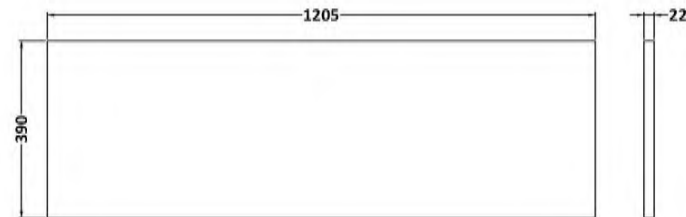

### Product Dimensions

Height (mm):	538
Width (mm):	600
Depth (mm):	383
Nett Weight (kg):	20.5

### Packaging Dimensions

Height (mm):	560
Width (mm):	620
Depth (mm):	405
Gross Weight (kg):	21

### Outer Box Dimensions (If Applicable)

Height (mm):	
Width (mm):	
Depth (mm):	
Gross Weight (kg):	
Barcode:	5055275880685

Sales Code: LCM1200

Description: Laminate Worktop 1205X390x22mm

**Product Dimensions**

Height (mm):	22
Width (mm):	1205
Depth (mm):	390
Nett Weight (kg):	5

**Packaging Dimensions**

Height (mm):	25
Width (mm):	1215
Depth (mm):	455
Gross Weight (kg):	5