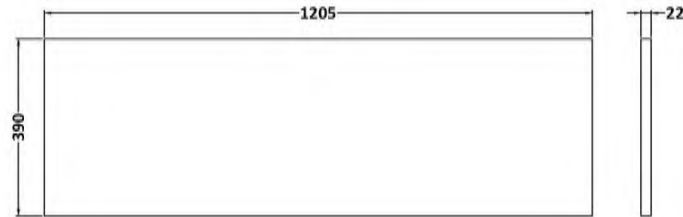

### Product Dimensions

Height (mm):	538
Width (mm):	600
Depth (mm):	383
Nett Weight (kg):	20.5

**Sales Code:** LSW1200

**Description:** Laminate Worktop 1205X390x22mm

**Product Dimensions**

Height (mm):	22
Width (mm):	1205
Depth (mm):	390
Nett Weight (kg):	5

**Packaging Dimensions**

Height (mm):	25
Width (mm):	1215
Depth (mm):	455
Gross Weight (kg):	5

**Packaging Data**

Box Colour:	Brown Cardboard Box
Box Qty:	1
Label Size:	100 x 50
Label Colour:	White Label
Label Qty:	1

**Outer Box Dimensions (If Applicable)**

Height (mm):	
Width (mm):	
Depth (mm):	
Gross Weight (kg):	
Barcode:	5056678449905

**Sales Code:** LSB1200

**Description:** Laminate Worktop 1205X390x22mm

**Product Dimensions**

Height (mm):	22
Width (mm):	1205
Depth (mm):	390
Nett Weight (kg):	5

**Packaging Dimensions**

Height (mm):	25
Width (mm):	1215
Depth (mm):	455
Gross Weight (kg):	5