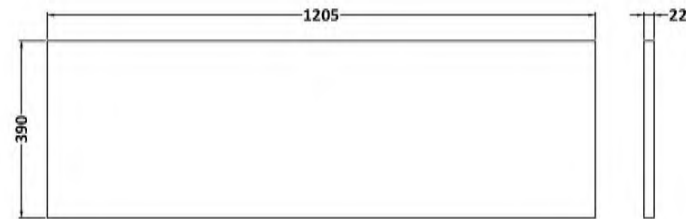

### Product Dimensions

Height (mm):	538
Width (mm):	600
Depth (mm):	383
Nett Weight (kg):	20.5

**Sales Code:** LBG1200

**Description:** Laminate Worktop 1205X390x22mm

**Product Dimensions**

Height (mm):	22
Width (mm):	1205
Depth (mm):	390
Nett Weight (kg):	5

**Packaging Dimensions**

Height (mm):	25
Width (mm):	1215
Depth (mm):	455
Gross Weight (kg):	5

**Packaging Data**

Box Colour:	Brown Cardboard Box
Box Qty:	1
Label Size:	100 x 50
Label Colour:	White Label
Label Qty:	1

**Outer Box Dimensions (If Applicable)**

Height (mm):	
Width (mm):	
Depth (mm):	
Gross Weight (kg):	
Barcode:	5056678449912

**Sales Code:** LSW1200

**Description:** Laminate Worktop 1205X390x22mm

**Product Dimensions**

Height (mm):	22
Width (mm):	1205
Depth (mm):	390
Nett Weight (kg):	5

**Packaging Dimensions**

Height (mm):	25
Width (mm):	1215
Depth (mm):	455
Gross Weight (kg):	5