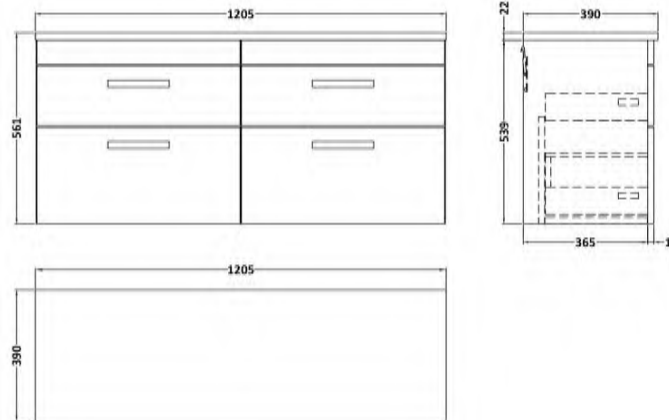

Sales Code: ATH048LCM2

Description: 1200 W/H 4-Drawer Unit & Lam Worktop

Packaging Details

Barcode: 5056678461686