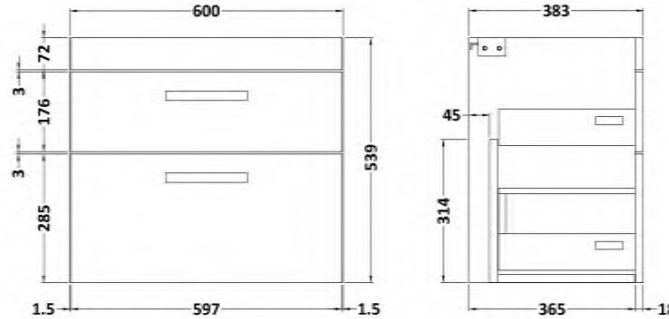

### Product Dimensions

Height (mm):	538
Width (mm):	600
Depth (mm):	383
Nett Weight (kg):	20.5

### Packaging Dimensions

Height (mm):	560
Width (mm):	620
Depth (mm):	405
Gross Weight (kg):	21

### Outer Box Dimensions (If Applicable)

Height (mm):	
Width (mm):	
Depth (mm):	
Gross Weight (kg):	
Barcode:	5055275880685

Sales Code: LCM1200

Description: Laminate Worktop 1205X390x22mm

**Product Dimensions**

Height (mm):	22
Width (mm):	1205
Depth (mm):	390
Nett Weight (kg):	5

**Packaging Dimensions**

Height (mm):	25
Width (mm):	1215
Depth (mm):	455
Gross Weight (kg):	5