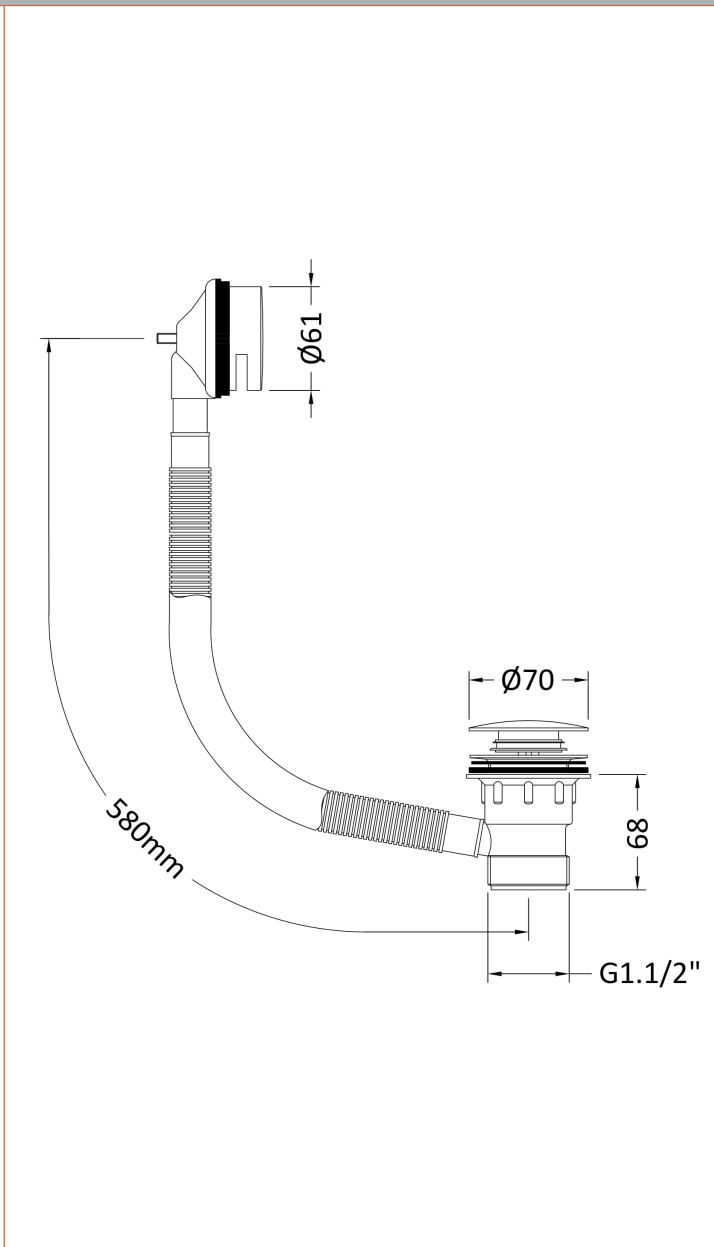

Sales Code: E327

Description: Easyclean Sprung Plug Bath Wst Min Of

Product Dimensions

Length (mm):	
Width (mm):	70
Height (mm):	70
Depth (mm):	100
Nett Weight (kg):	0.47

Packaging Dimensions

Height (mm):	75
Width (mm):	120
Depth (mm):	210
Gross Weight (kg):	0.47

Packaging Data

Box Colour:	White Cardboard Box
Box Qty:	1
Label Size:	100 x 50
Label Colour:	White Label
Label Qty:	2

Outer Box Dimensions (If Applicable)

Height (mm):	440
Width (mm):	540
Length (mm):	
Depth (mm):	
Gross Weight (kg):	20
Barcode:	5055369004256

Product Details

Country of Origin:	United Kingdom
Fitting Instruction:	No
CE & UKCA:	N/A
Product Material:	Brass
Heating Element Wattage:	Not Applicable
Colour/Finish:	Chrome
Product Diameter:	70mm
Connection Size:	1 1/2"