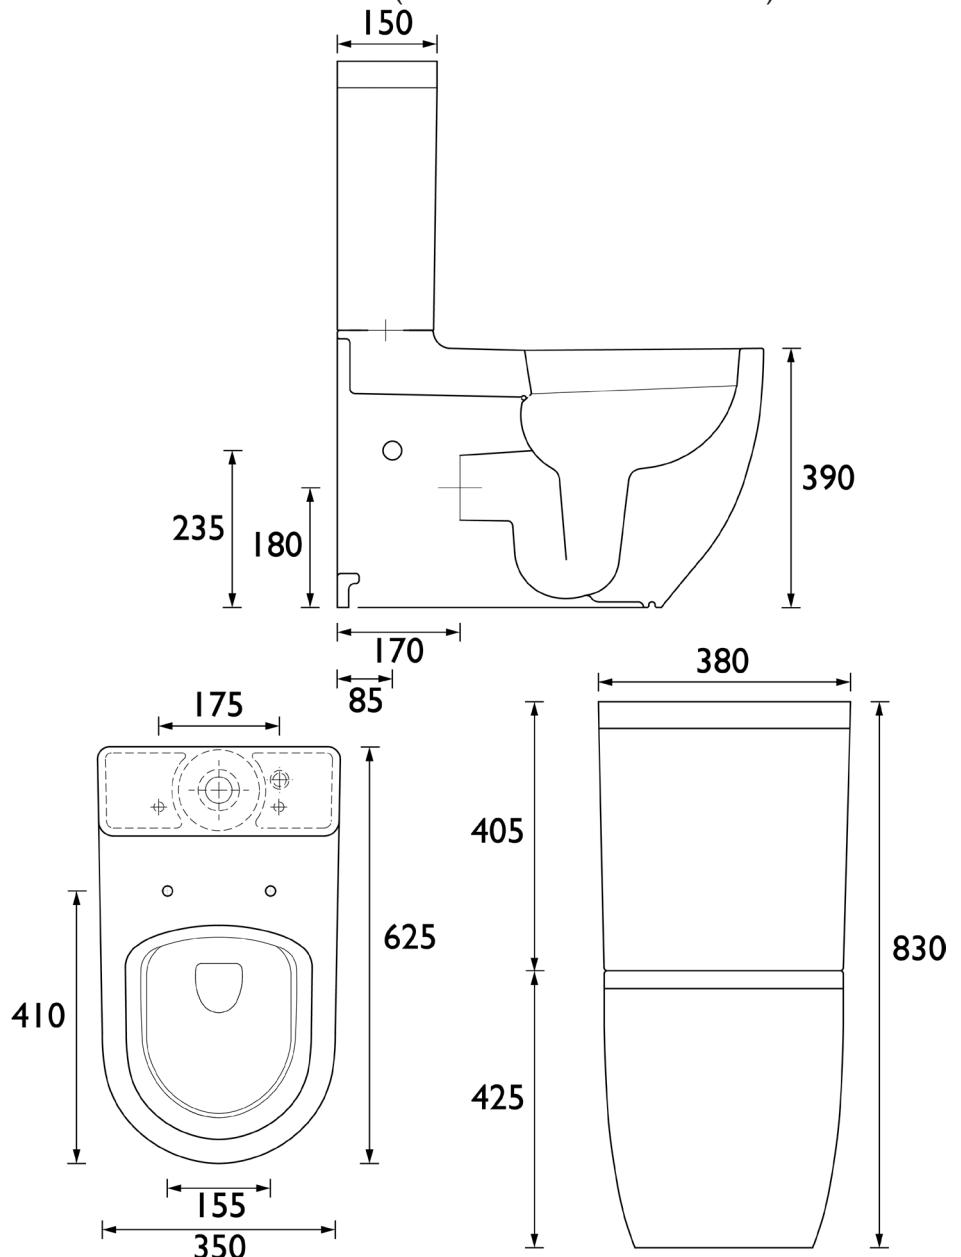

### Specification

Main Construction Material:	Vitreous China
Plumbing System Suitability:	Suitable for all plumbing systems
Finish:	White
Weight (kg):	25.35
Weight Including Packaging (kg):	28.15
Assembly Required:	No
What's Included?:	1x Pan, 2x Plastic Fittings (pre-fitted), 2x Recessed Fixings, 1x Hex Key, 2x Caps

### Features:

- Concealed fixings
- All fixings supplied
- Rimless Flush
- Water saving 6/4 litre dual flush

#### This Product is Shown With:

PSFW02 - Stamford Close Coupled Cistern

### Dimensions (measurements in mm)