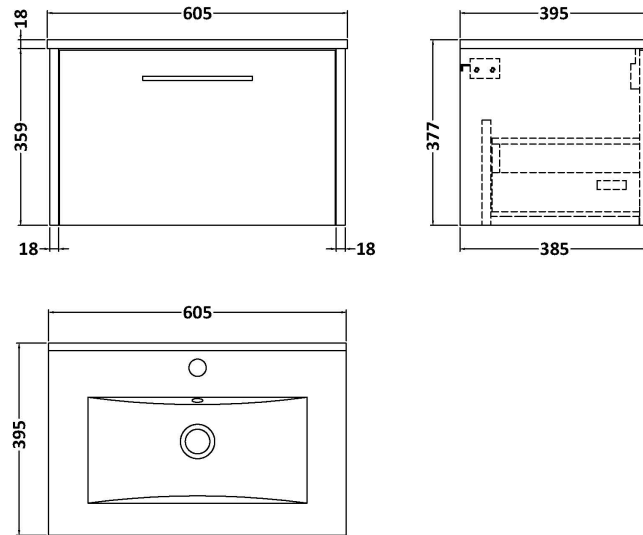

Sales Code: JNU2222B

Description: 600 Wh Single Drawer Vanity & Basin 2

Packaging Details

Barcode: 5056462671871