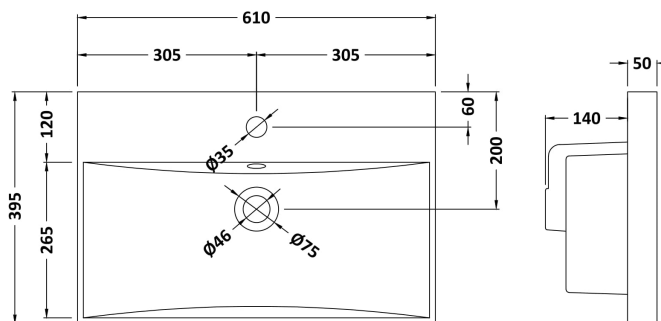

Sales Code: NVM003

Description: Minimalist Basin 600mm

Product Dimensions

Height (mm):	170
Width (mm):	600
Depth (mm):	390
Nett Weight (kg):	10.76

Packaging Dimensions

Height (mm):	200
Width (mm):	400
Depth (mm):	620
Gross Weight (kg):	10.76

Product Dimensions

Height (mm):	180
Width (mm):	610
Depth (mm):	390
Nett Weight (kg):	11

Packaging Dimensions

Height (mm):	200
Width (mm):	410
Depth (mm):	630
Gross Weight (kg):	11

Packaging Data

Box Colour:	Brown Cardboard Box - Printed
Box Qty:	1
Label Size:	100 x 50
Label Colour:	White Label
Label Qty:	2

Outer Box Dimensions (If Applicable)

Height (mm):	
Width (mm):	
Depth (mm):	
Gross Weight (kg):	
Barcode:	5055369043415

Product Details

Country of Origin:	China
Fitting Instruction:	No
Certification: CE & UKCA:	No
WRAS:	N/A
WRAS No:	N/A
Product Material:	Vitreous China
Fixing Supplied:	No

Sales Code: NVM033

Description: 600 Thin Edged Basin 1Th

Product Dimensions

Height (mm):	170
Width (mm):	610
Depth (mm):	395
Nett Weight (kg):	11

Packaging Dimensions

Height (mm):	190
Width (mm):	630
Depth (mm):	415
Gross Weight (kg):	11.5