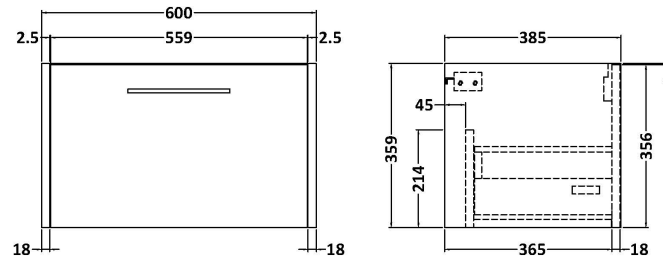

Sales Code: NPF2222

Description: 600 W/H 1-Drawer Unit (385 Deep)

Product Dimensions

Height (mm):	359
Width (mm):	600
Depth (mm):	385
Nett Weight (kg):	13

Packaging Dimensions

Height (mm):	380
Width (mm):	620
Depth (mm):	405
Gross Weight (kg):	13.5

Packaging Data

Box Colour:	Brown Cardboard Box
Box Qty:	1
Label Size:	50 x 100
Label Colour:	White Label
Label Qty:	2

Outer Box Dimensions (If Applicable)

Height (mm):	
Width (mm):	
Depth (mm):	
Gross Weight (kg):	
Barcode:	5056462657141

Product Details

Country of Origin:	United Kingdom
Fitting Instruction:	No
CE & UKCA:	
FSC Certified Materials:	Yes
Colour:	Graphite Grey Woodgrain
Construction Method:	Cam & Wood Dowel
Construction Type:	Rigid
Cabinet Finish:	MFC Textured Woodgrain
Fascia Finish:	MFC Textured Woodgrain
Cabinet Thickness (mm):	18
Fascia Thickness (mm):	18
Drawer Included:	Yes
Drawer Type:	80mm High Metal S/C Inc Galler
No of Shelves:	0
Hinge Type:	Not Applicable
Hinge Included:	No
Adjustable Legs:	No, Not Required
Fixings Included:	Yes
Handle Style:	Modern
Waste Shroud:	Yes
Handle Included:	Yes, Supplied
Handle Type:	D-Shape