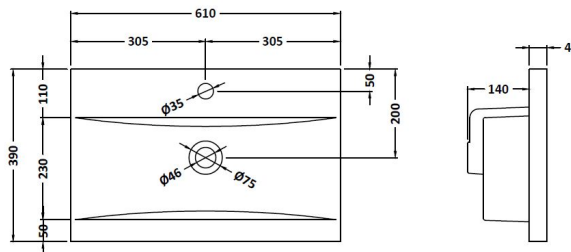

Sales Code: NVM003

Description: Minimalist Basin 600mm

Product Dimensions

Height (mm):	170
Width (mm):	600
Depth (mm):	390
Nett Weight (kg):	10.76

Packaging Dimensions

Height (mm):	200
Width (mm):	400
Depth (mm):	620
Gross Weight (kg):	10.76

Packaging Data

Box Colour:	Brown Cardboard Box - Printed
Box Qty:	1
Label Size:	100 x 50
Label Colour:	White Label
Label Qty:	2

Outer Box Dimensions (If Applicable)

Height (mm):	
Width (mm):	
Depth (mm):	
Gross Weight (kg):	
Barcode:	5055146194668

Product Dimensions

Height (mm):	180
Width (mm):	610
Depth (mm):	390
Nett Weight (kg):	11

Packaging Dimensions

Height (mm):	200
Width (mm):	410
Depth (mm):	630
Gross Weight (kg):	11

Packaging Data

Box Colour:	Brown Cardboard Box - Printed
Box Qty:	1
Label Size:	100 x 50
Label Colour:	White Label
Label Qty:	2

Outer Box Dimensions (If Applicable)

Height (mm):	
Width (mm):	
Depth (mm):	
Gross Weight (kg):	
Barcode:	5055369043415

Product Details

Country of Origin:	China
Fitting Instruction:	No
Certification: CE & UKCA:	No
WRAS:	N/A
WRAS No:	N/A
Product Material:	Vitreous China
Fixing Supplied:	No