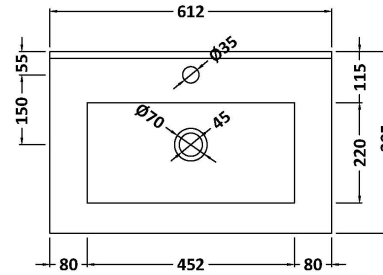

Packaging Dimensions

Height (mm):	380
Width (mm):	620
Depth (mm):	405
Gross Weight (kg):	13.5

Packaging Data

Box Colour:	Brown Cardboard Box
Box Qty:	1
Label Size:	50 x 100
Label Colour:	White Label
Label Qty:	2

Outer Box Dimensions (If Applicable)

Height (mm):	
Width (mm):	
Depth (mm):	
Gross Weight (kg):	
Barcode:	5056462657141

Product Details

Country of Origin:	United Kingdom
Fitting Instruction:	No
CE & UKCA:	
FSC Certified Materials:	Yes
Colour:	Graphite Grey Woodgrain
Construction Method:	Cam & Wood Dowel
Construction Type:	Rigid
Cabinet Finish:	MFC Textured Woodgrain
Fascia Finish:	MFC Textured Woodgrain
Cabinet Thickness (mm):	18
Fascia Thickness (mm):	18
Drawer Included:	Yes
Drawer Type:	80mm High Metal S/C Inc Galler
No of Shelves:	0
Hinge Type:	Not Applicable
Hinge Included:	No
Adjustable Legs:	No, Not Required
Fixings Included:	Yes
Handle Style:	Modern
Waste Shroud:	Yes
Handle Included:	Yes, Supplied
Handle Type:	D-Shape

Sales Code: NVM003

Description: Minimalist Basin 600mm

Product Dimensions

Height (mm):	170
Width (mm):	600
Depth (mm):	390
Nett Weight (kg):	10.76

Packaging Dimensions

Height (mm):	200
Width (mm):	400
Depth (mm):	620
Gross Weight (kg):	10.76

Packaging Data

Box Colour:	Brown Cardboard Box - Printed
Box Qty:	1
Label Size:	100 x 50
Label Colour:	White Label
Label Qty:	2

Outer Box Dimensions (If Applicable)

Height (mm):	
Width (mm):	
Depth (mm):	
Gross Weight (kg):	
Barcode:	5055146194668