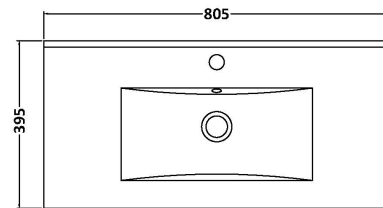

Sales Code: JNU2225B

Description: 800 Wh Single Drawer Vanity & Basin 2

Packaging Details

Barcode: 5056462672571