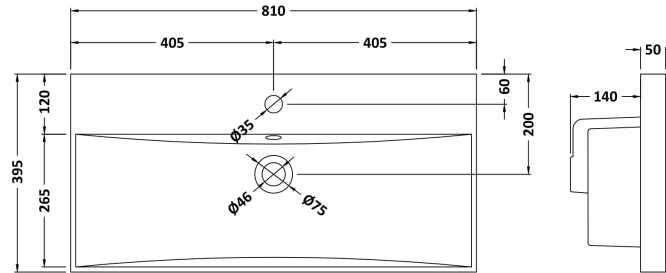

Sales Code: NVM035

Description: 800 Thin Edged Basin 1Th

Product Dimensions

Height (mm):	170
Width (mm):	810
Depth (mm):	395
Nett Weight (kg):	14.5

Packaging Dimensions

Height (mm):	190
Width (mm):	830
Depth (mm):	415
Gross Weight (kg):	15

Packaging Data

Box Colour:	Brown Cardboard Box
Box Qty:	1
Label Size:	100 x 50
Label Colour:	White Label
Label Qty:	2

Outer Box Dimensions (If Applicable)

Height (mm):	
Width (mm):	
Depth (mm):	
Gross Weight (kg):	
Barcode:	5056211853435

Product Details

Country of Origin:	China
Fitting Instruction:	No
Certification: CE & UKCA: No	WRAS: N/A WRAS No: N/A
Product Material:	Vitreous China
Fixing Supplied:	No

Pans/Bidets: Trap Style: Not Applicable Includes Seat: Not Applicable

Seats: Seat Type: Not Applicable Material: Not Applicable
Function: Not Included Hinge Type: Not Relevant
Hinge Material: Not Applicable

Cisterns: Operating Type: Not Applicable Fittings: None Included
Lever Type: Not Applicable

Basins: Tap Hole: One Taphole Chain Stay Hole: No
Template: Not Required Waste Type Req: Slotted
Overflow Inc: Not Applicable Overflow Cover: Yes
Inner Bowl Depth (mm): 125mm