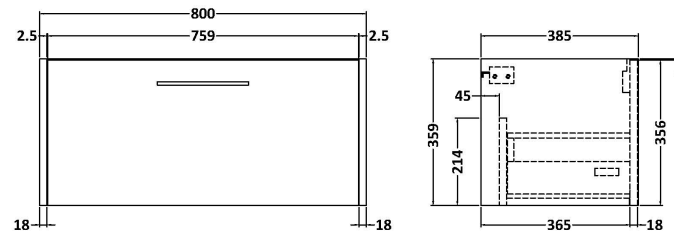

Sales Code: NPF2225

Description: 800 W/H 1-Drawer Unit (385 Deep)

Product Dimensions

Height (mm):	359
Width (mm):	800
Depth (mm):	385
Nett Weight (kg):	17.5

Packaging Dimensions

Height (mm):	380
Width (mm):	820
Depth (mm):	405
Gross Weight (kg):	18

Packaging Data

Box Colour:	Brown Cardboard Box
Box Qty:	1
Label Size:	50 x 100
Label Colour:	White Label
Label Qty:	2

Outer Box Dimensions (If Applicable)

Height (mm):	
Width (mm):	
Depth (mm):	
Gross Weight (kg):	
Barcode:	5056462657196

Product Details

Country of Origin:	United Kingdom
Fitting Instruction:	No
CE & UKCA:	
FSC Certified Materials:	Yes
Colour:	Graphite Grey Woodgrain
Construction Method:	Cam & Wood Dowel
Construction Type:	Rigid
Cabinet Finish:	MFC Textured Woodgrain
Fascia Finish:	MFC Textured Woodgrain
Cabinet Thickness (mm):	18
Fascia Thickness (mm):	18
Drawer Included:	Yes
Drawer Type:	80mm High Metal S/C Inc Galler
No of Shelves:	0
Hinge Type:	Not Applicable
Hinge Included:	No
Adjustable Legs:	No, Not Required
Fixings Included:	Yes
Handle Style:	Modern
Waste Shroud:	Yes
Handle Included:	Yes, Supplied
Handle Type:	D-Shape