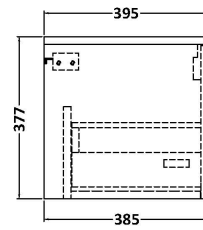

### Packaging Details

Barcode: 5056462672571

**Sales Code:** NPF2225

**Description:** 800 W/H 1-Drawer Unit (385 Deep)

**Product Dimensions**

Height (mm):	359
Width (mm):	800
Depth (mm):	385
Nett Weight (kg):	17.5

**Packaging Dimensions**

Height (mm):	380
Width (mm):	820
Depth (mm):	405
Gross Weight (kg):	18

**Packaging Data**

Box Colour:	Brown Cardboard Box
Box Qty:	1
Label Size:	50 x 100
Label Colour:	White Label
Label Qty:	2

### Product Dimensions

Height (mm):	170
Width (mm):	800
Depth (mm):	390
Nett Weight (kg):	16.9

### Product Dimensions

Height (mm):	180
Width (mm):	810
Depth (mm):	390
Nett Weight (kg):	15