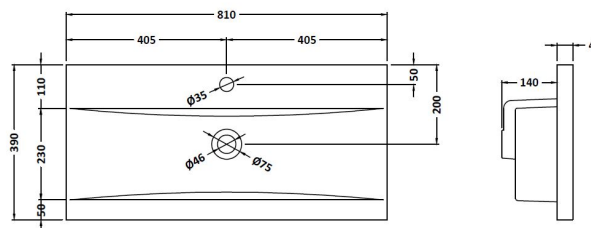

### Product Dimensions

Height (mm):	170
Width (mm):	800
Depth (mm):	390
Nett Weight (kg):	16.9

### Outer Box Dimensions (If Applicable)

Height (mm):	
Width (mm):	
Depth (mm):	
Gross Weight (kg):	
Barcode:	5055146194675

### Product Dimensions

Height (mm):	180
Width (mm):	810
Depth (mm):	390
Nett Weight (kg):	15

### Packaging Dimensions

Height (mm):	210
Width (mm):	410
Depth (mm):	830
Gross Weight (kg):	15