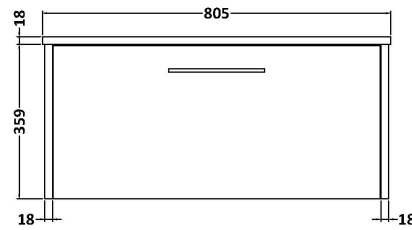

Sales Code: JNU2225B

Description: 800 Wh Single Drawer Vanity & Basin 2

Packaging Details

Barcode: 5056462672571