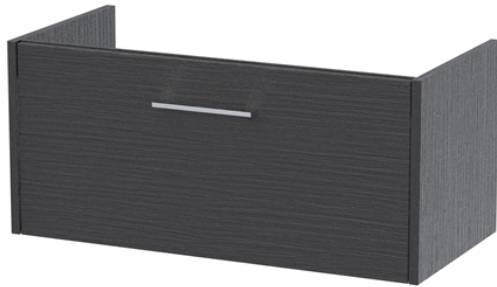

### Packaging Details

Barcode: 5056462672571

**Sales Code:** NPF2225

**Description:** 800 W/H 1-Drawer Unit (385 Deep)

**Product Dimensions**

Height (mm):	359
Width (mm):	800
Depth (mm):	385
Nett Weight (kg):	17.5