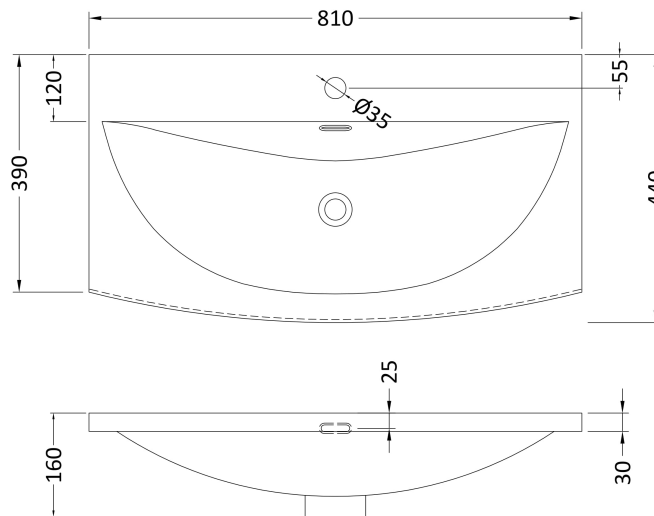

### Outer Box Dimensions (If Applicable)

Height (mm):	
Width (mm):	
Depth (mm):	
Gross Weight (kg):	
Barcode:	5055146194675

### Product Dimensions

Height (mm):	180
Width (mm):	810
Depth (mm):	390
Nett Weight (kg):	15

**Description:** 800 Thin Edged Basin 1Th

**Product Dimensions**

Height (mm):	170
Width (mm):	810
Depth (mm):	395
Nett Weight (kg):	14.5

**Packaging Dimensions**

Height (mm):	190
Width (mm):	830
Depth (mm):	415
Gross Weight (kg):	15

### Product Dimensions

Height (mm):	160
Width (mm):	810
Depth (mm):	440
Nett Weight (kg):	15